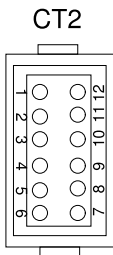

Trailer Package

BACK OF CONNECTOR
PREVOST PART 563613
PIN TERMINALS 562481
SECONDARY LOCK

NOTE 1:MAXIMUM CURRENT LOAD IS 8A .
NOTE 2 :MAXIMUM CURRENT LOAD IS 4A .
NOTE 3 :MAXIMUM CURRENT LOAD IS 10A .