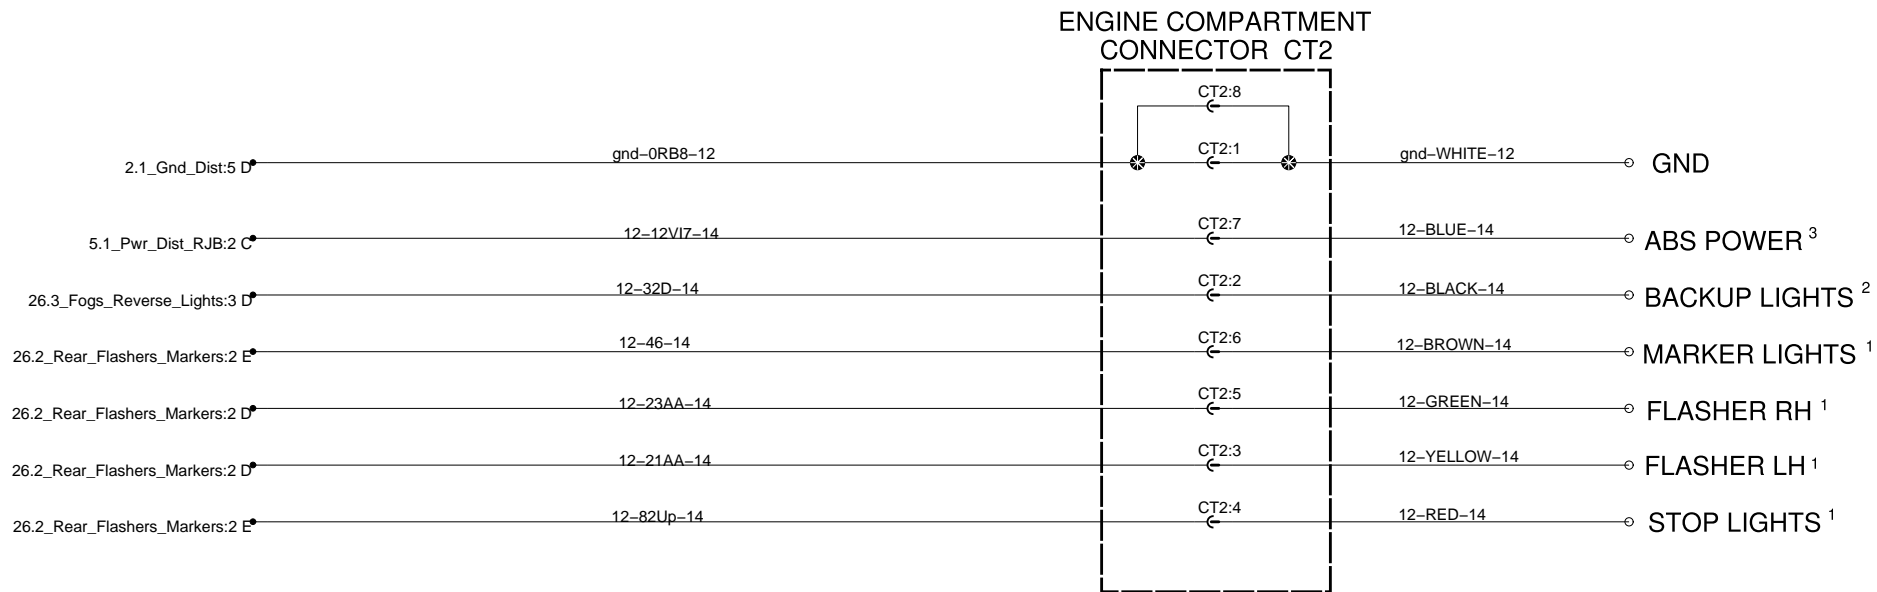

Trailer Package

BACK OF CONNECTOR
PREVOST PART 563613
PIN TERMINALS 562481
SECONDARY LOCK

NOTE 1:MAXIMUM CURRENT LOAD IS 8A .
NOTE 2 :MAXIMUM CURRENT LOAD IS 4A .
NOTE 3 :MAXIMUM CURRENT LOAD IS 10A .