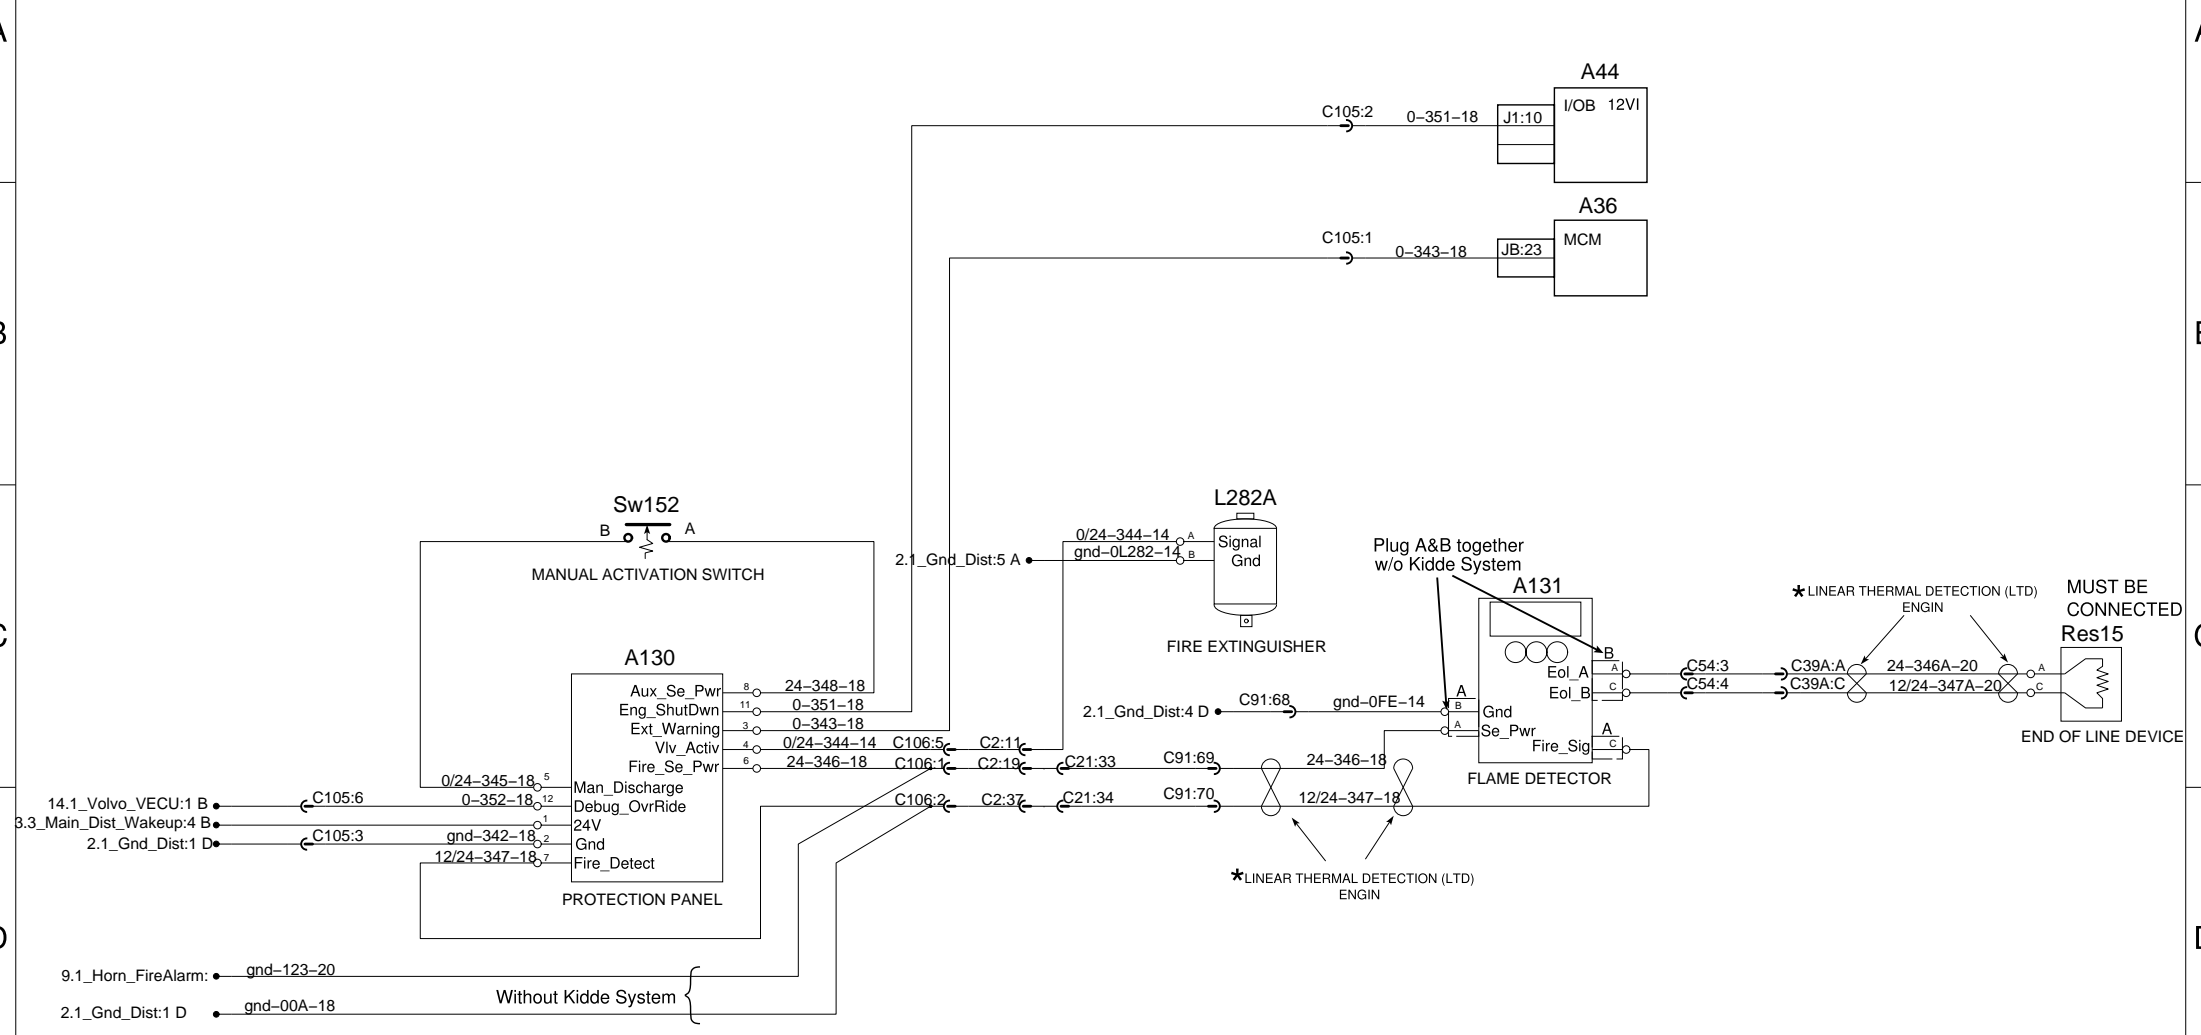

Automatic Fire Suppression System

*LTD ARE RATED TO ALARM BETWEEN 334F (168C) AND 356F (180C), IF THE TEMPERATURE-SENSITIVE INSULATION MELT, THE TWO WIRES GIVE A SIGNAL BY A SHORT-CIRCUITING.