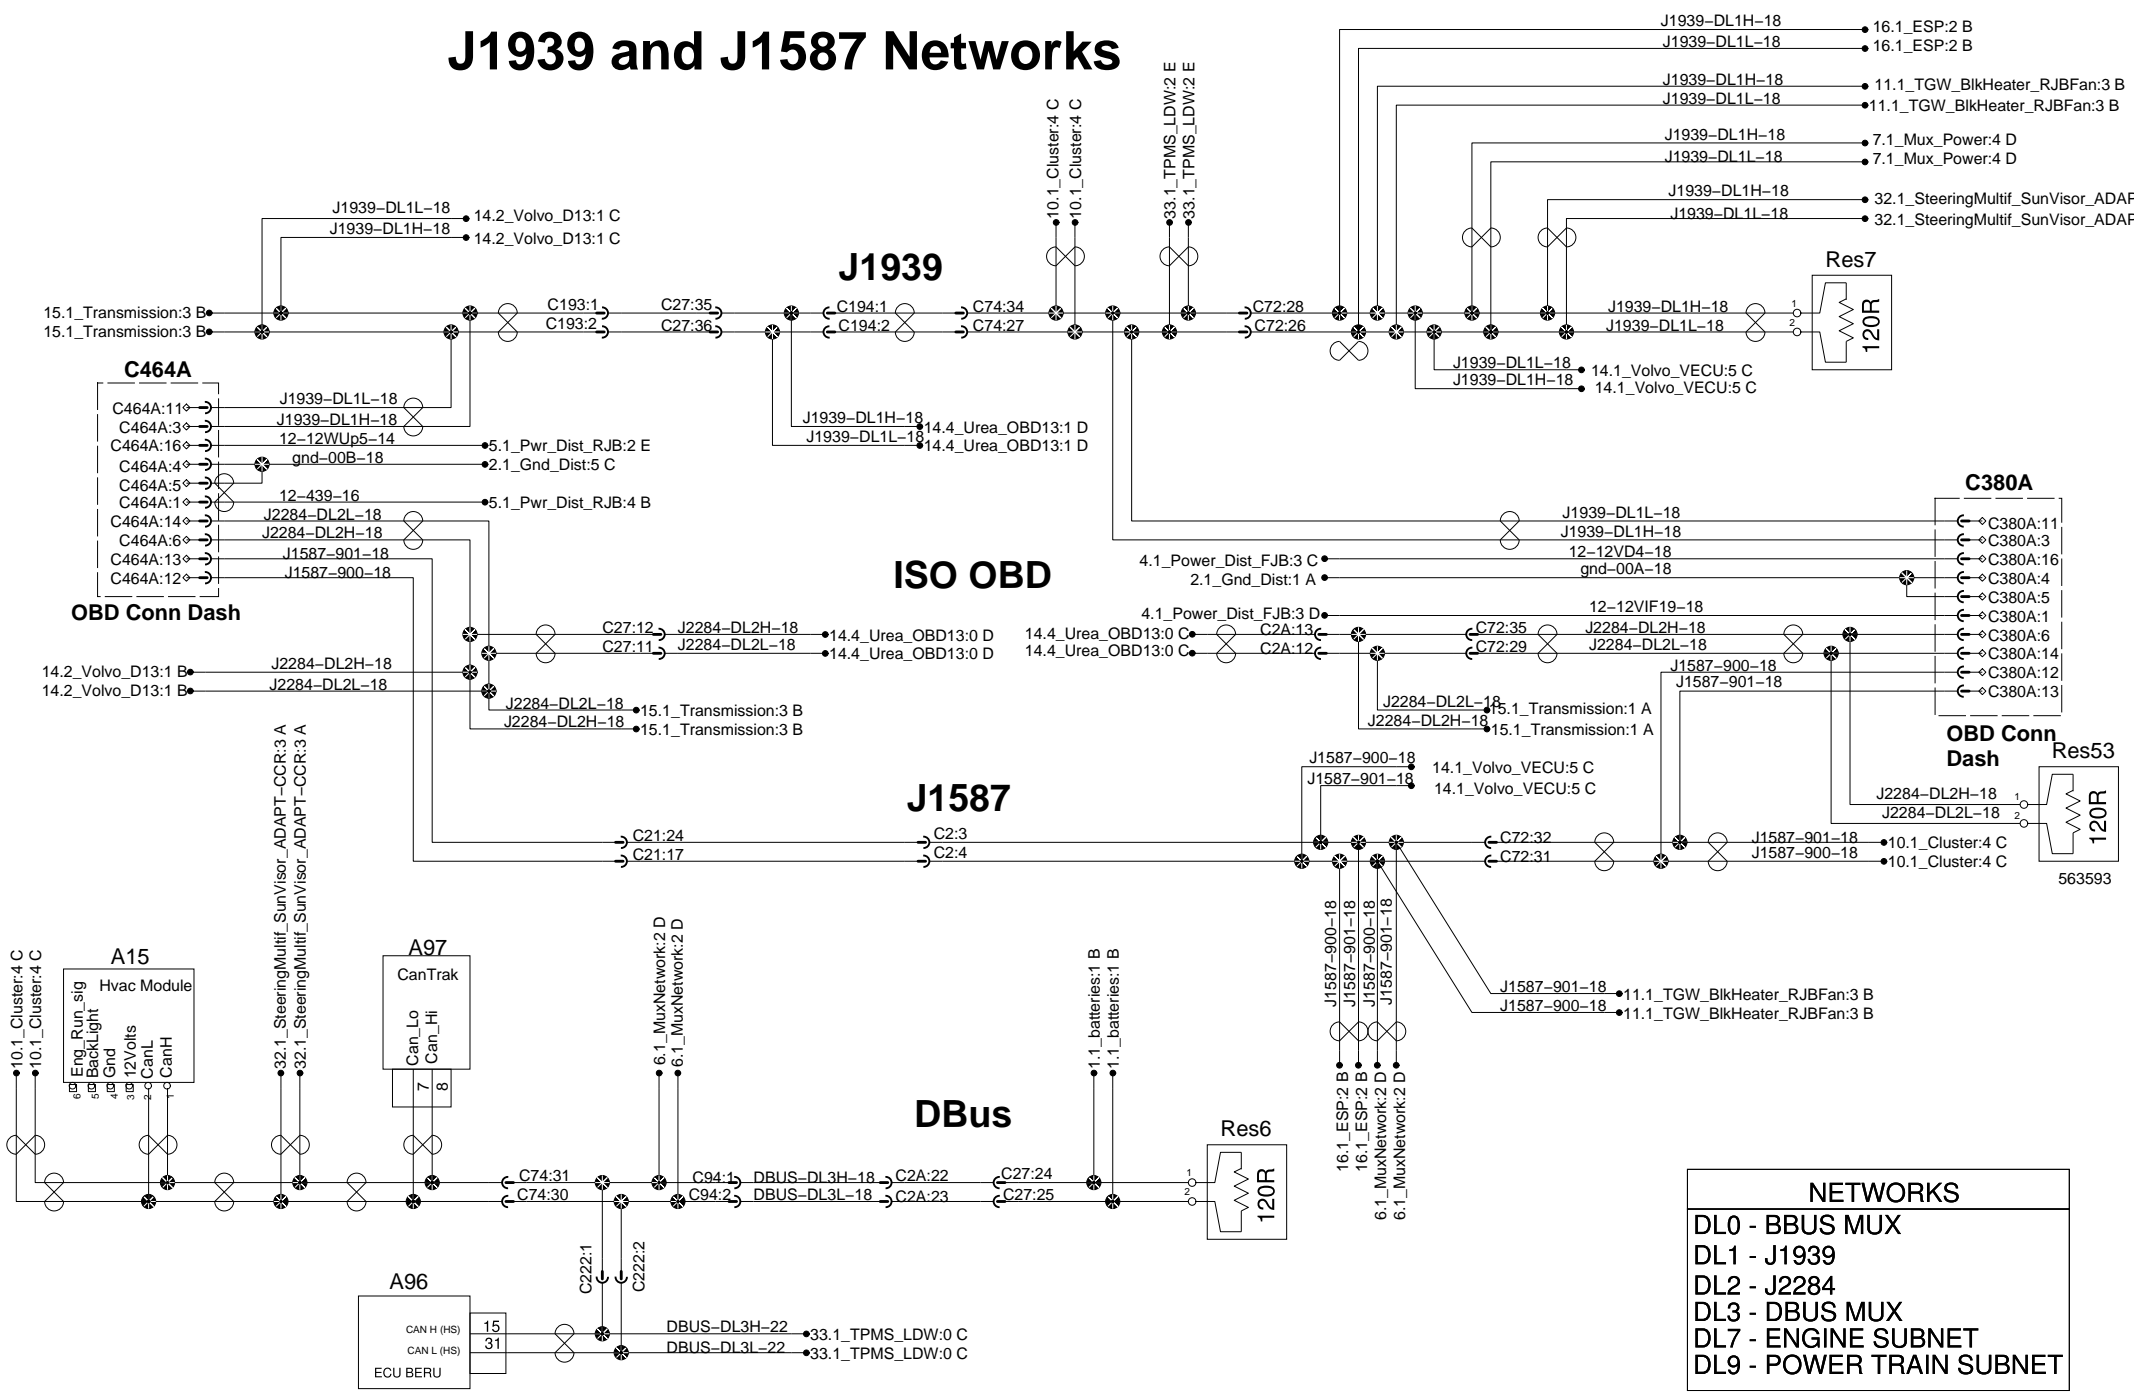

J1939 and J1587 Networks

NETWORKS	
DL0	- BBUS MUX
DL1	- J1939
DL2	- J2284
DL3	- DBUS MUX
DL7	- ENGINE SUBNET
DL9	- POWER TRAIN SUBNET