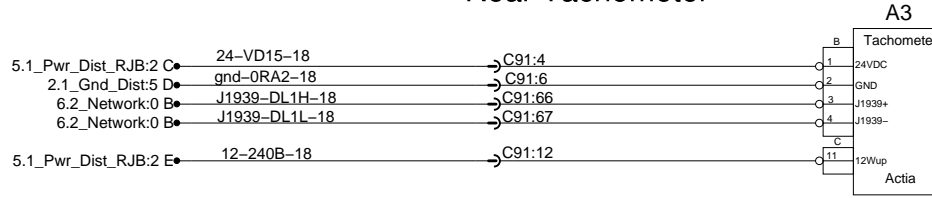

Rear Tachometer - Air Filter Led - Coolant Level Led

Rear Tachometer

Engine Air Filter Sensor