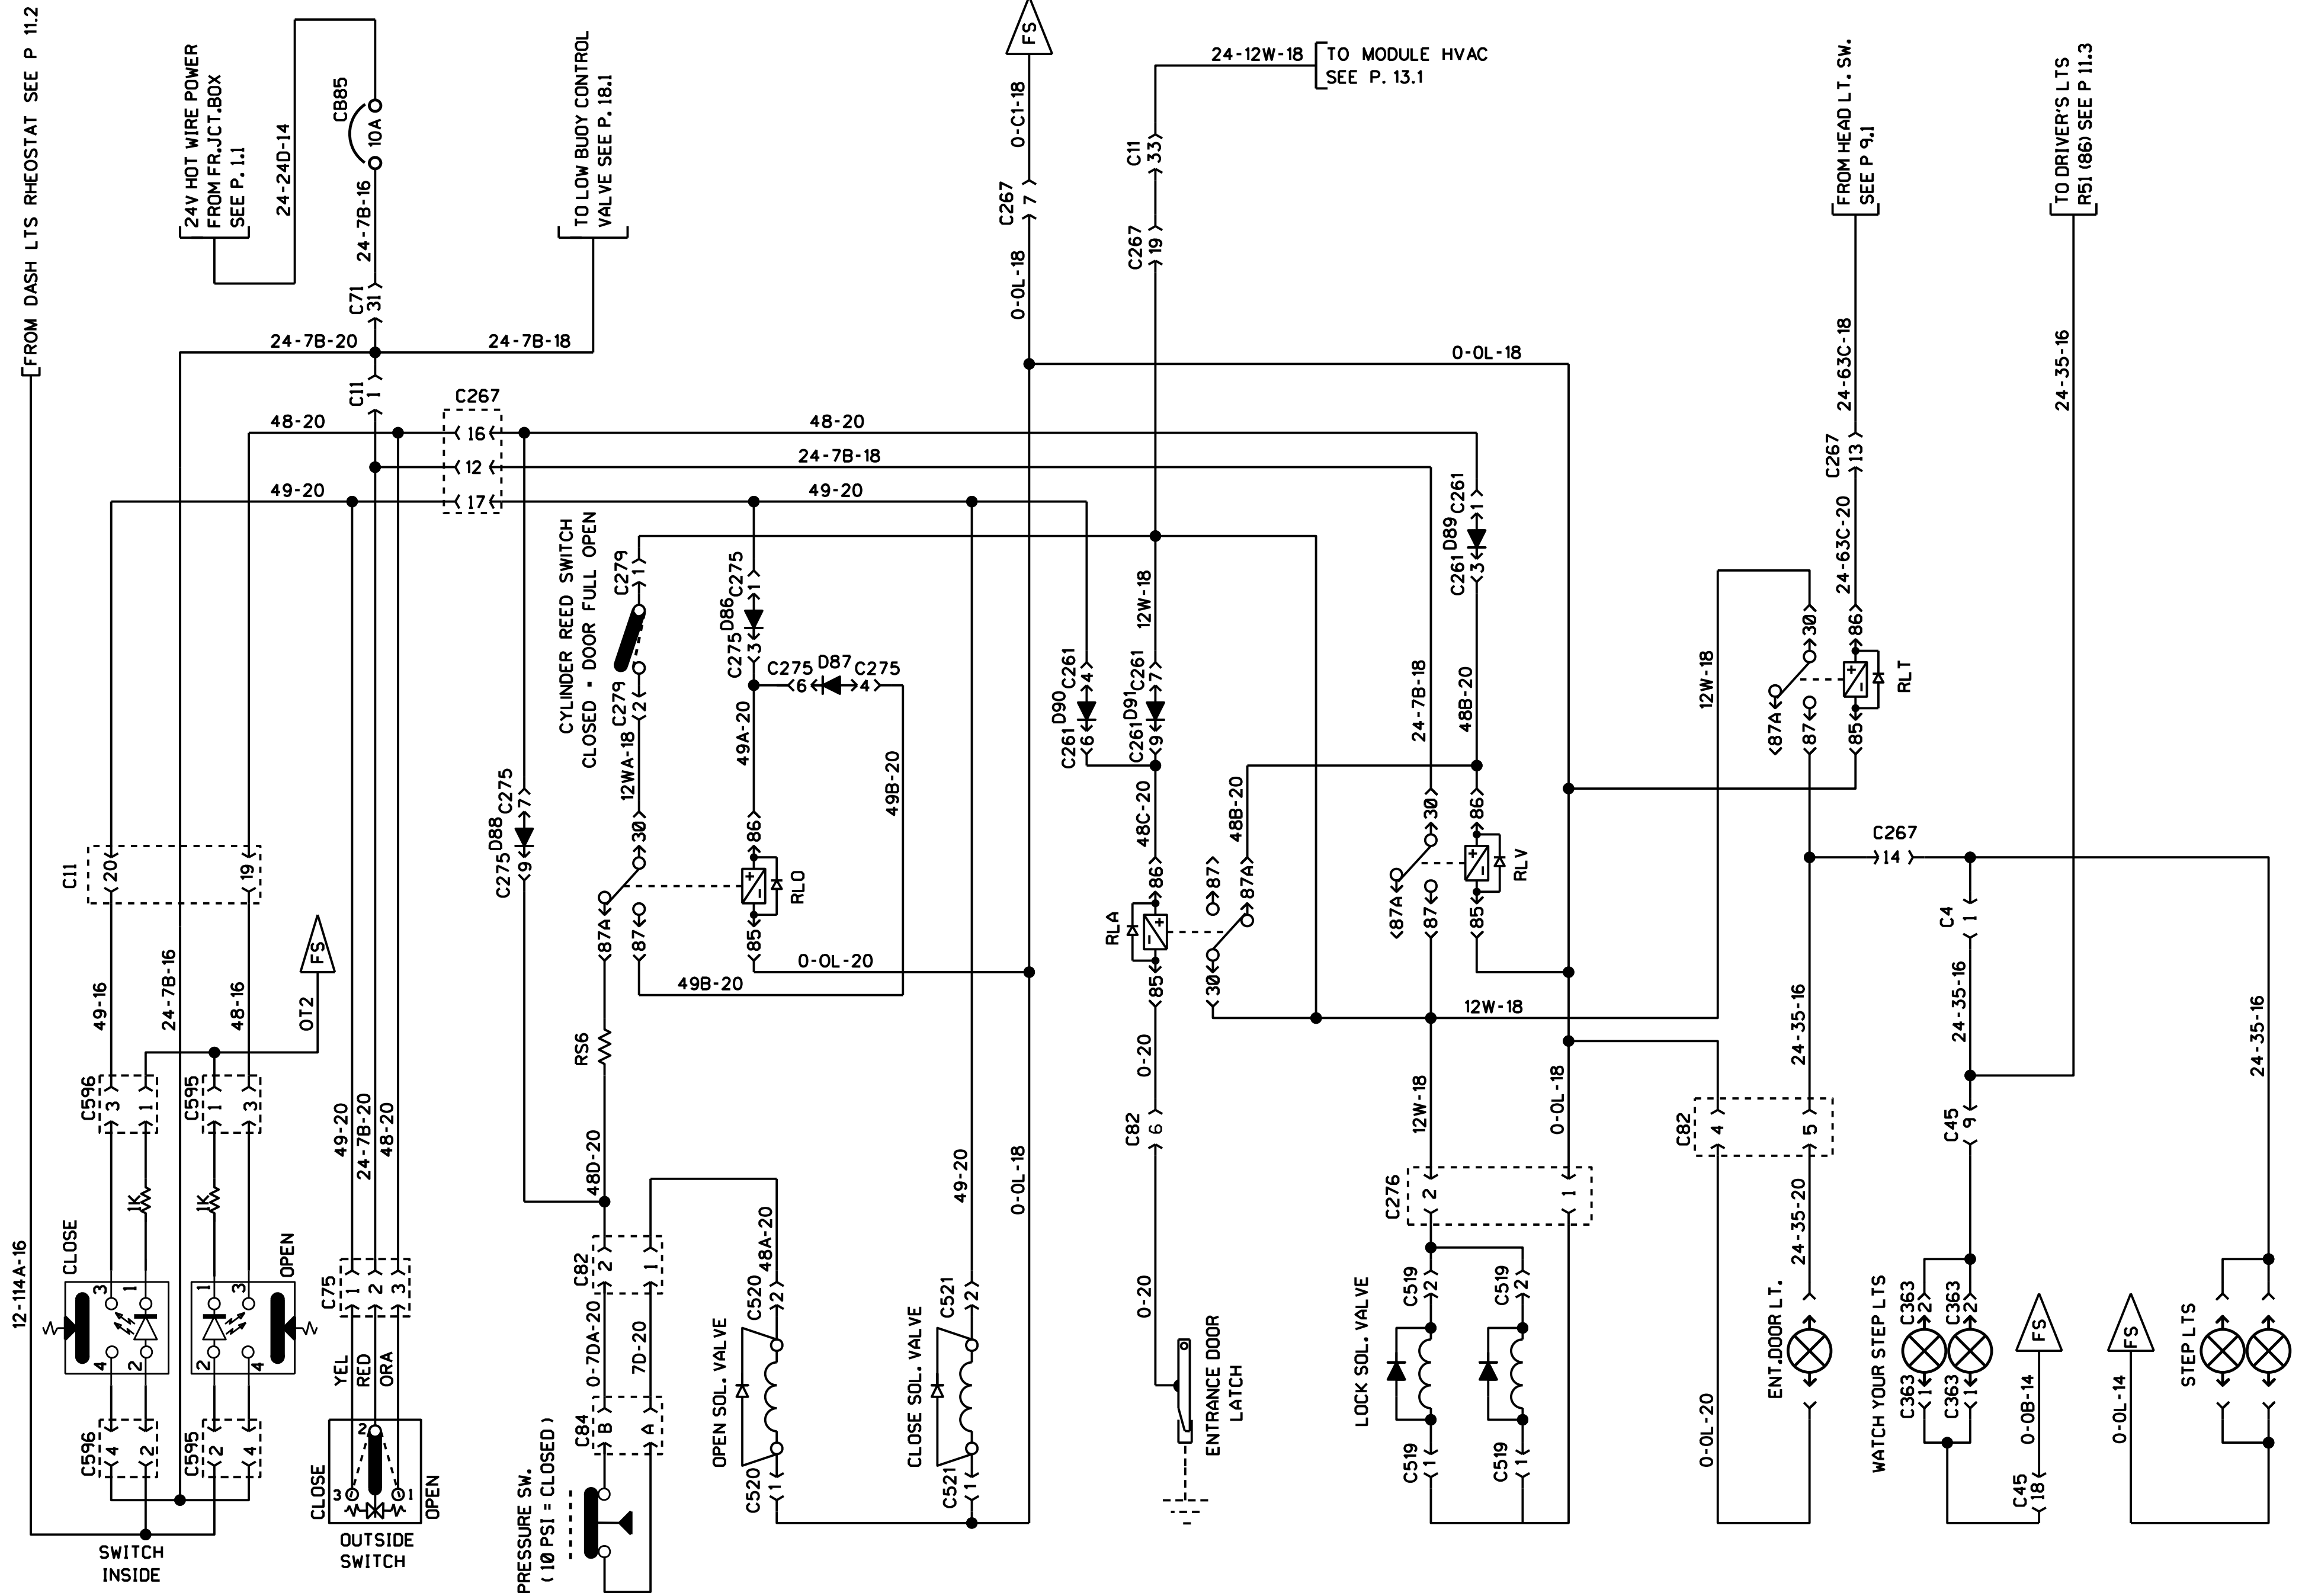

[FROM DASH LTS RHEOSTAT SEE P 11.2

ENTRANCE DOOR (SEDAN)