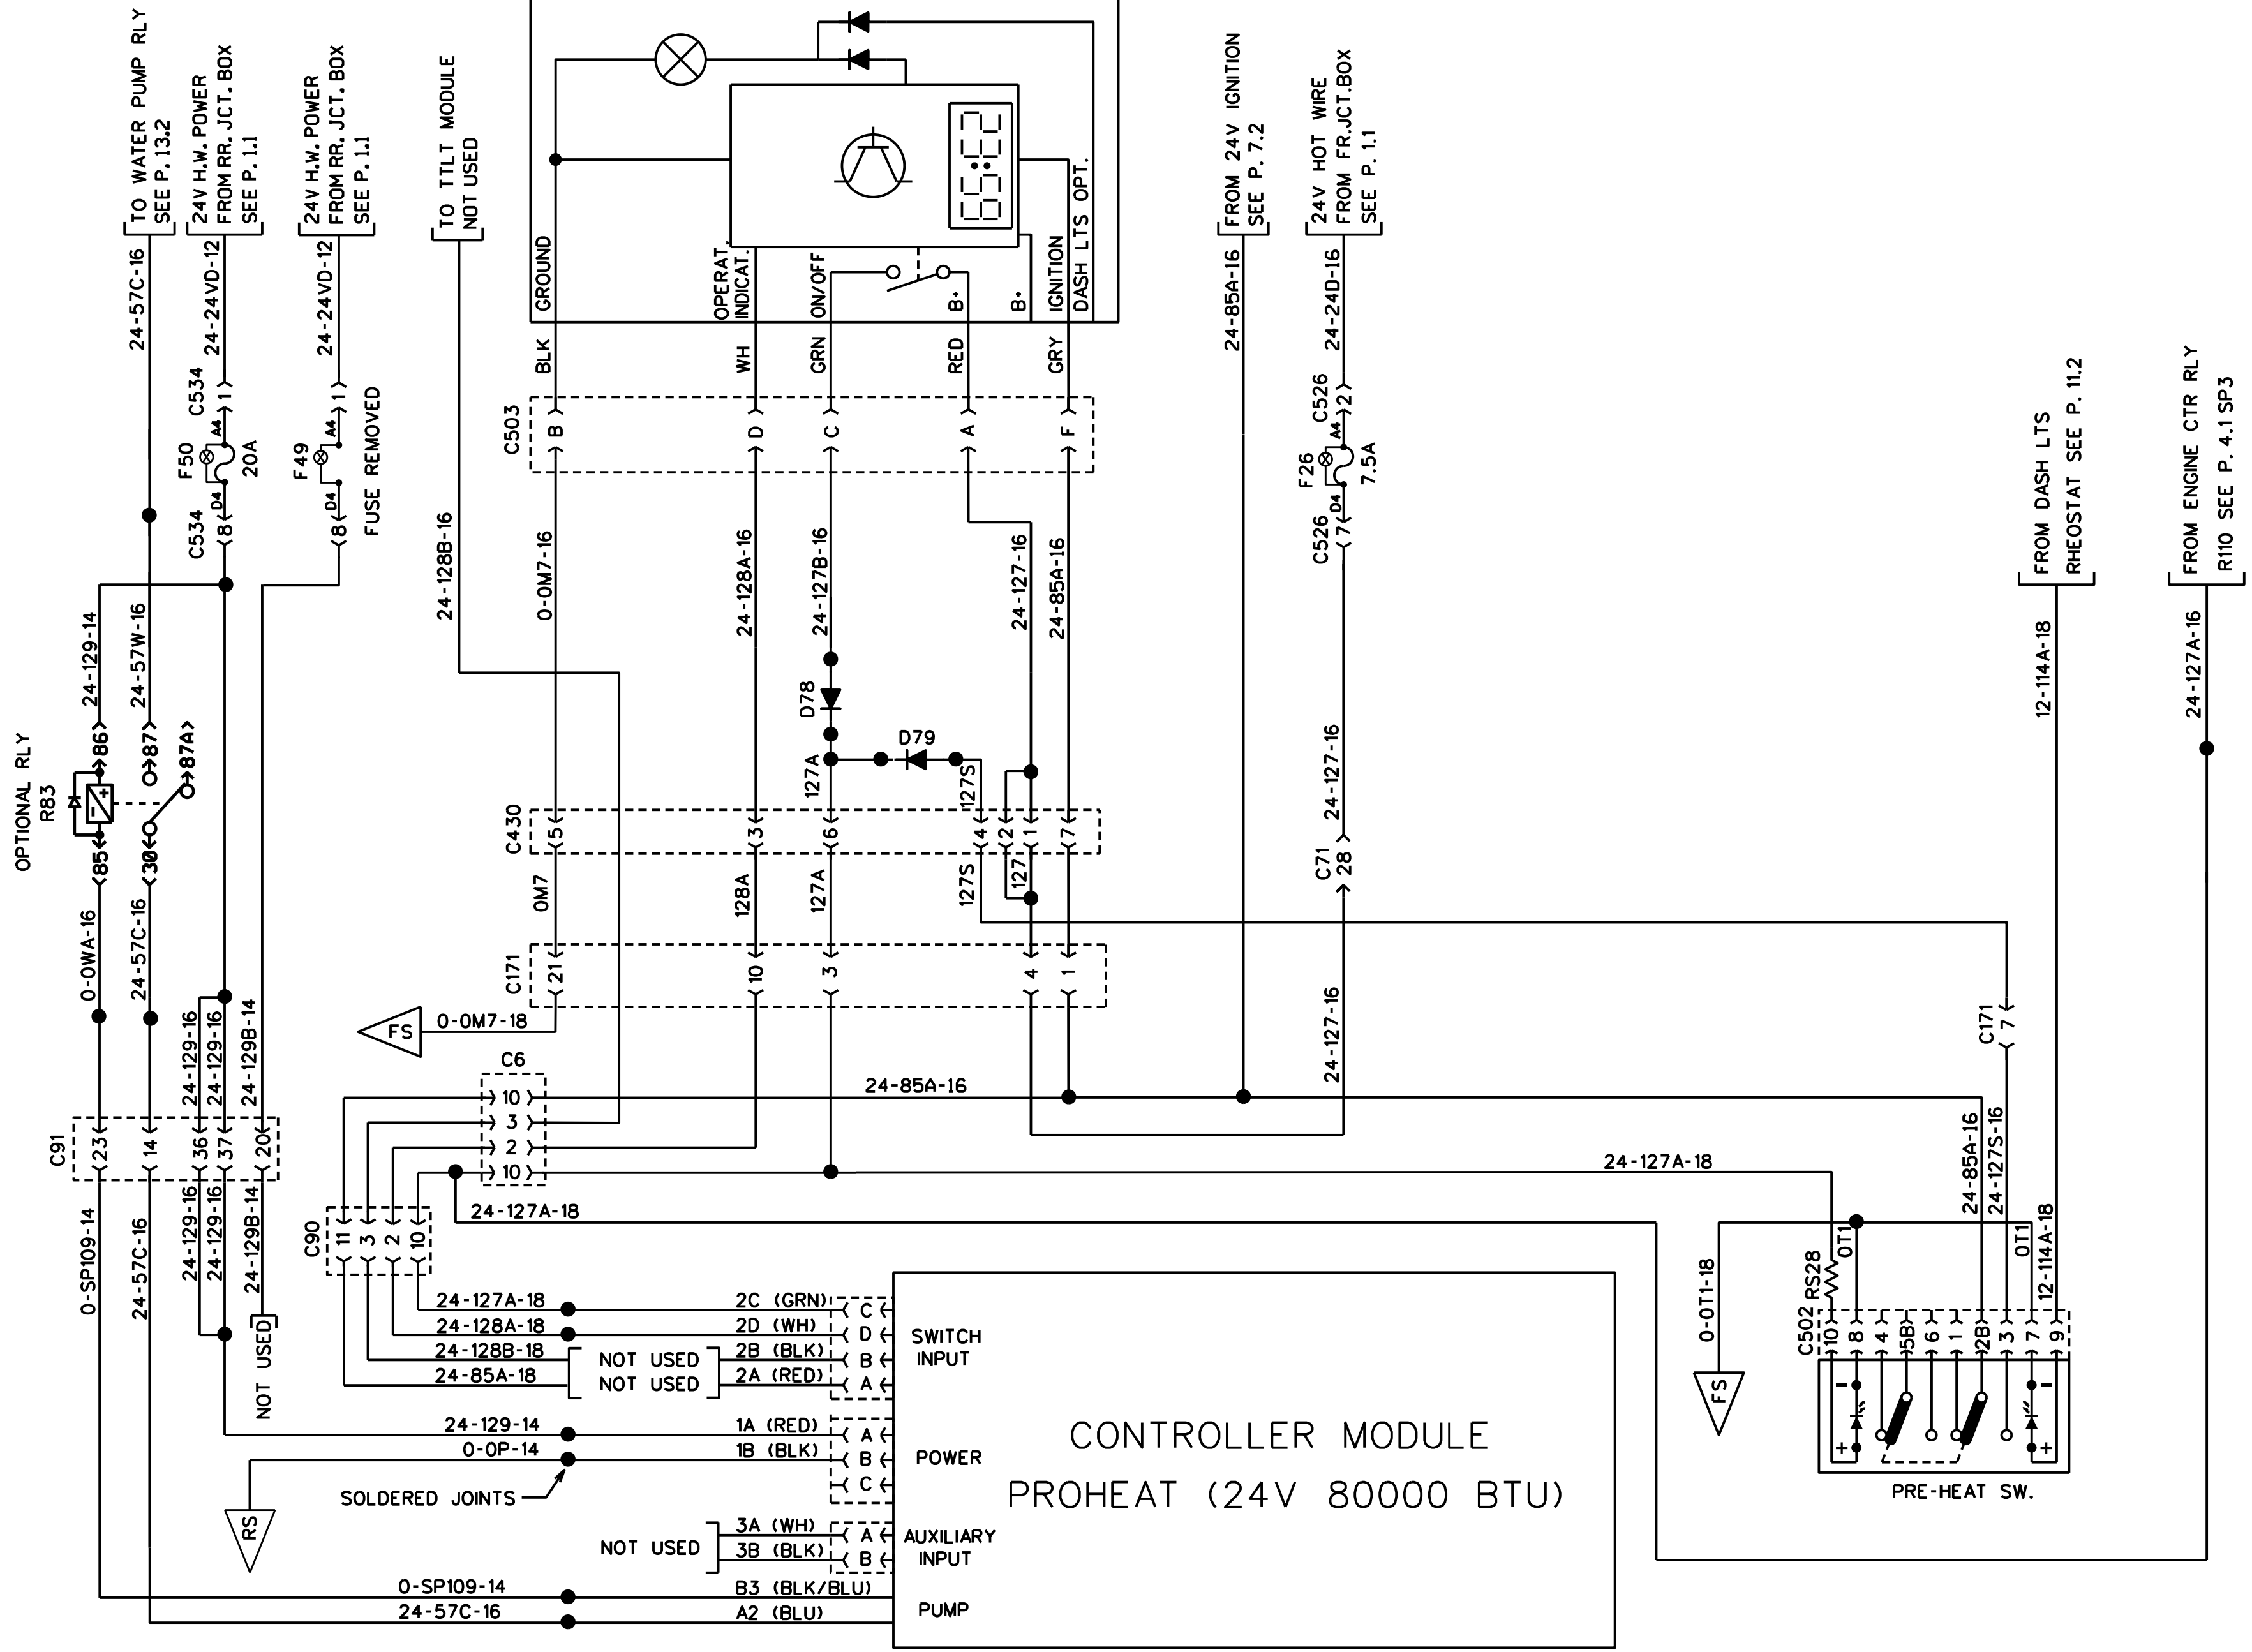

PROHEAT TIMER

PRE-HEAT WATER HEATER PROHEAT AUTOMATICALLY ON W/BATTERY CHARGER