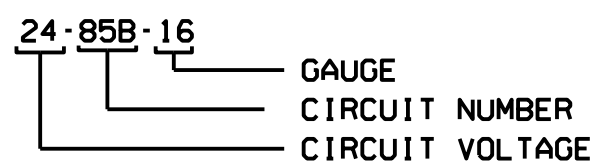

# WIRING DIAGRAM KEYS

- BLK BLACK
- YEL YELLOW
- RED RED
- WH WHITE
- GRY GREY
- ORA ORANGE
- BLU BLUE
- GRN GREEN
- BRN BROWN
- PUR PURPLE
- PK PINK