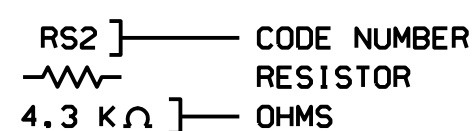

# WIRING DIAGRAM KEYS

- BLK BLACK
- YEL YELLOW
- RED RED
- WH WHITE
- GRY GREY
- ORA ORANGE
- BLU BLUE
- GRN GREEN
- BRN BROWN
- PUR PURPLE
- PK PINK