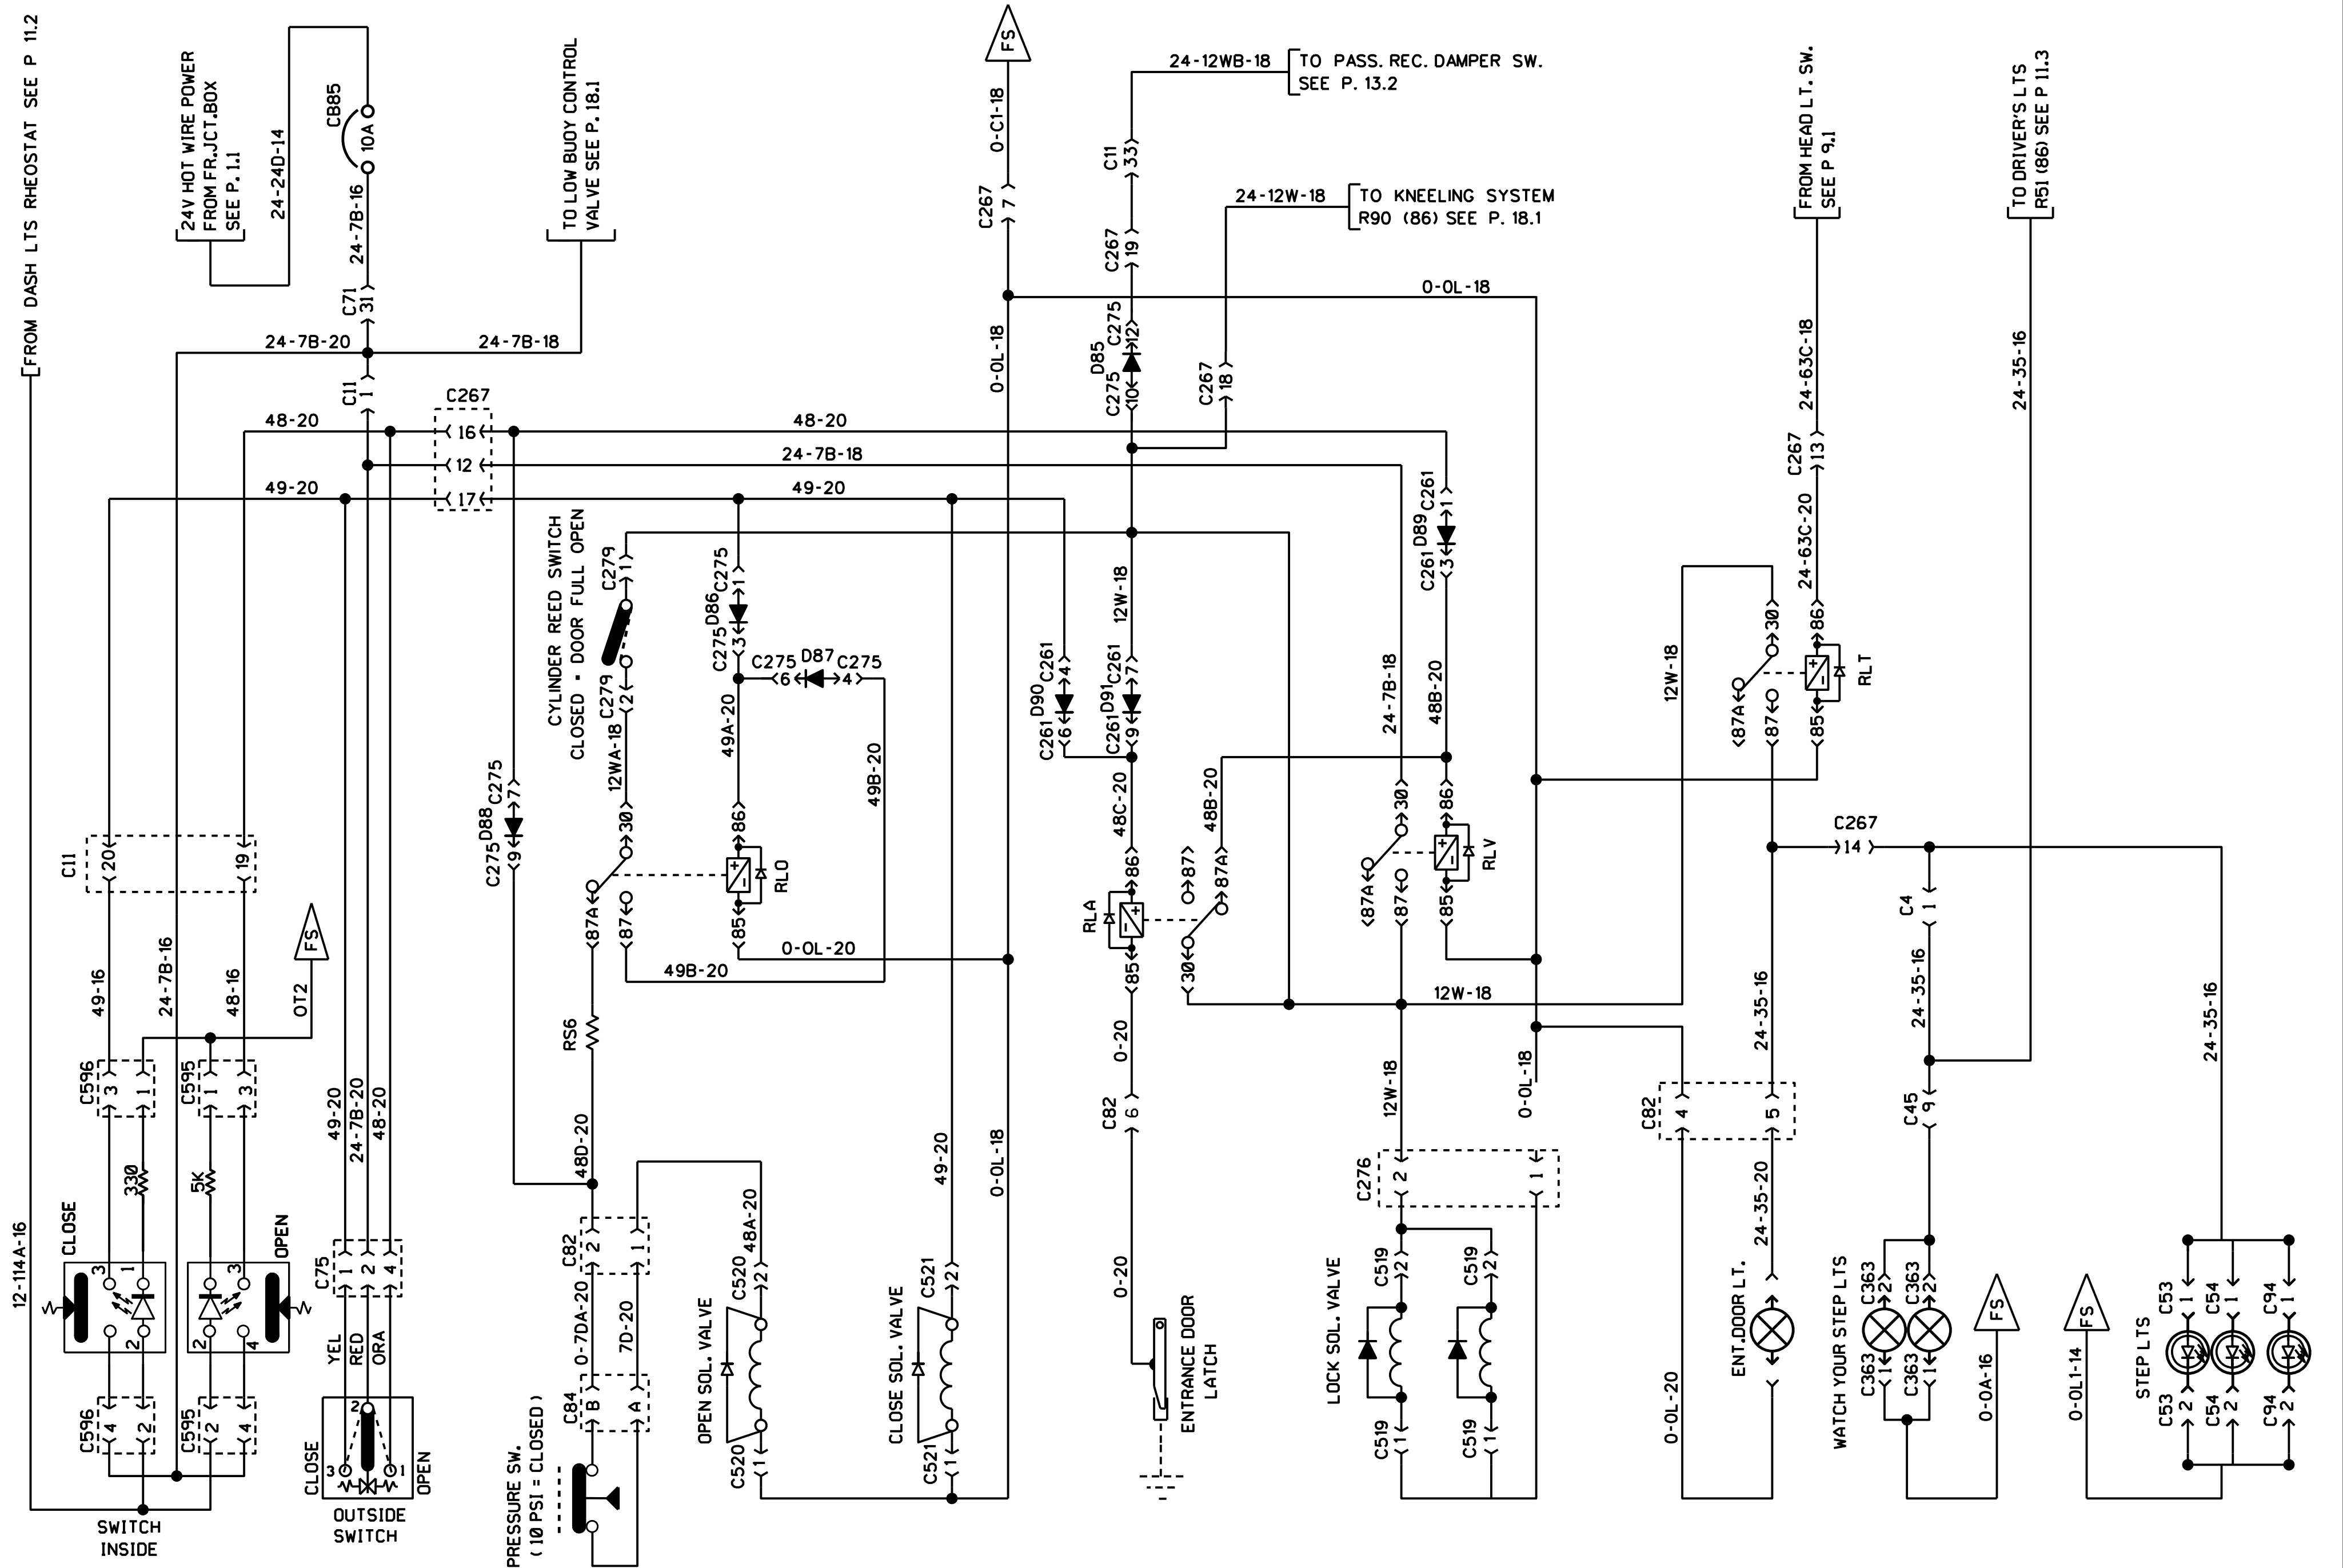

[FROM DASH LTS RHEOSTAT SEE P 11.2

ENTRANCE DOOR (SEDAN)