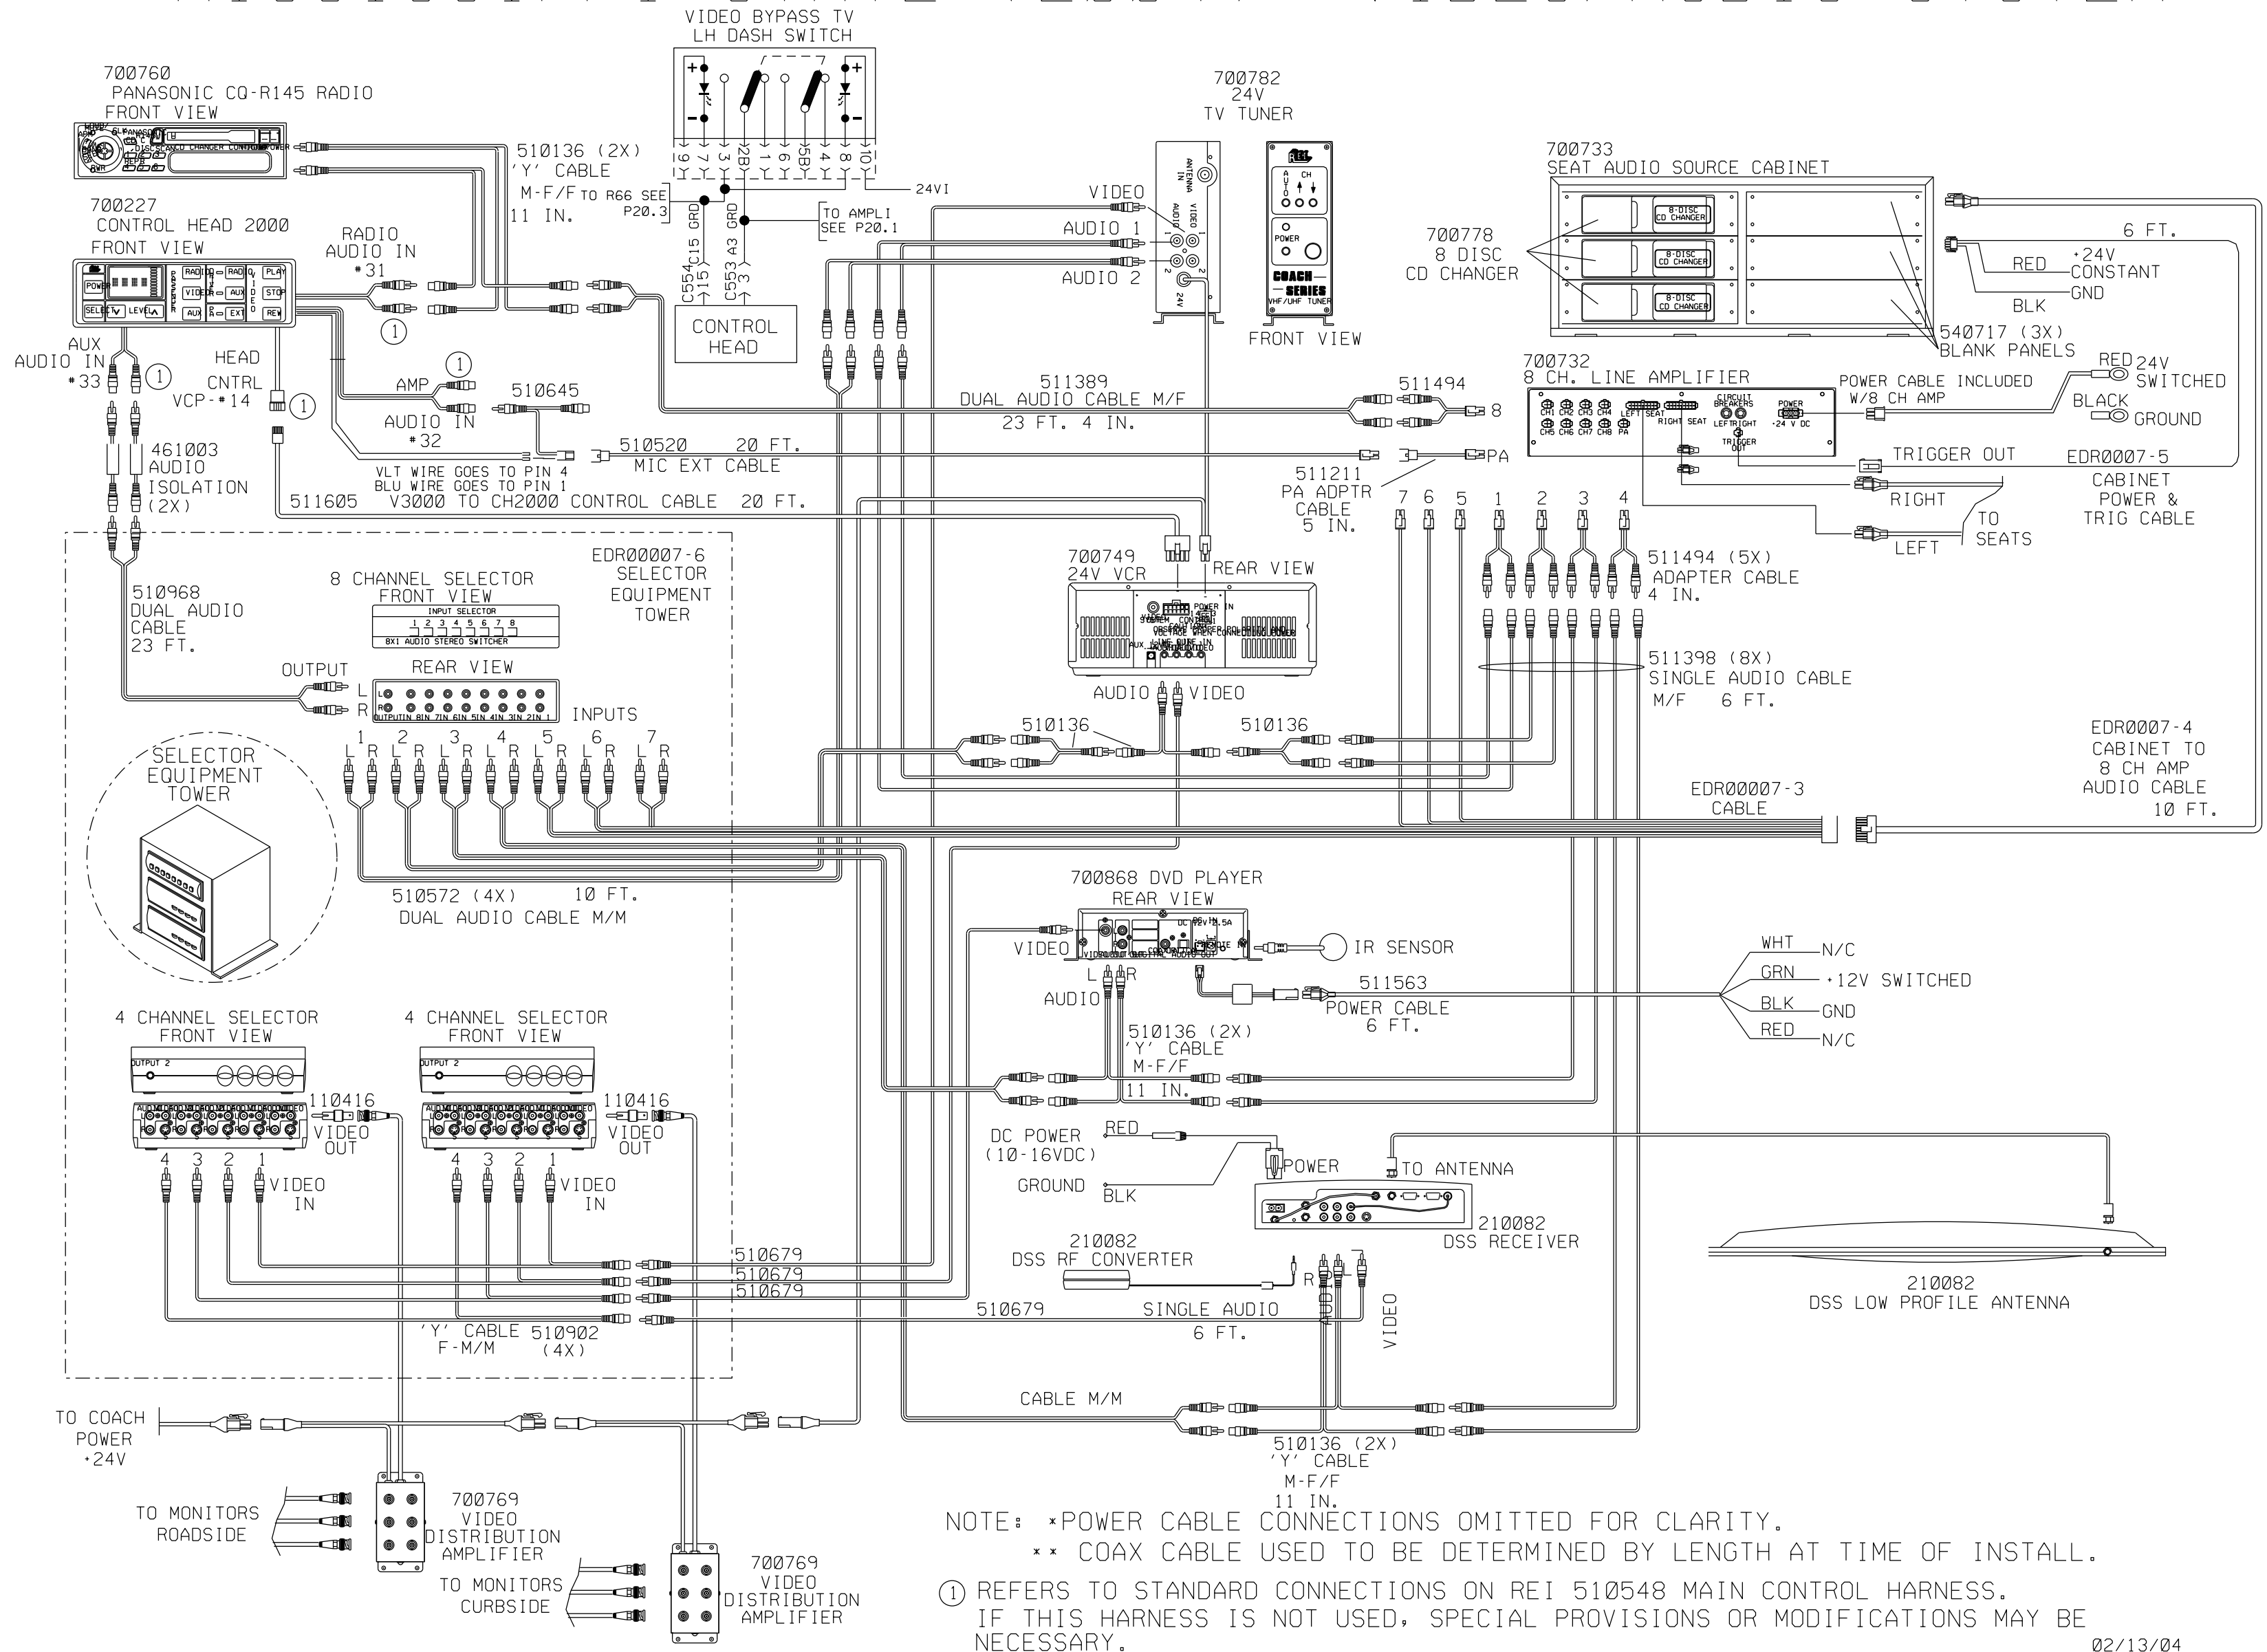

MISSISSIPPI STATE (2004) VIDEO/AUDIO SYSTEM

02/13/04
FORM: MS_SYS_2004