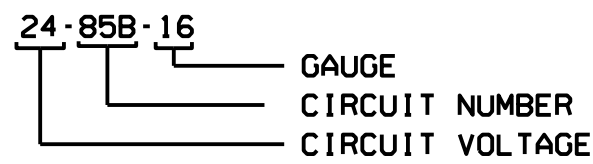

WIRING DIAGRAM KEYS

- BLK BLACK
- YEL YELLOW
- RED RED
- WH WHITE
- GRY GREY
- ORA ORANGE
- BLU BLUE
- GRN GREEN
- BRN BROWN
- PUR PURPLE
- PK PINK