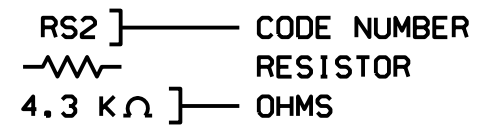

WIRING DIAGRAM KEYS

- BLK BLACK
- YEL YELLOW
- RED RED
- WH WHITE
- GRY GREY
- ORA ORANGE
- BLU BLUE
- GRN GREEN
- BRN BROWN
- PUR PURPLE
- PK PINK