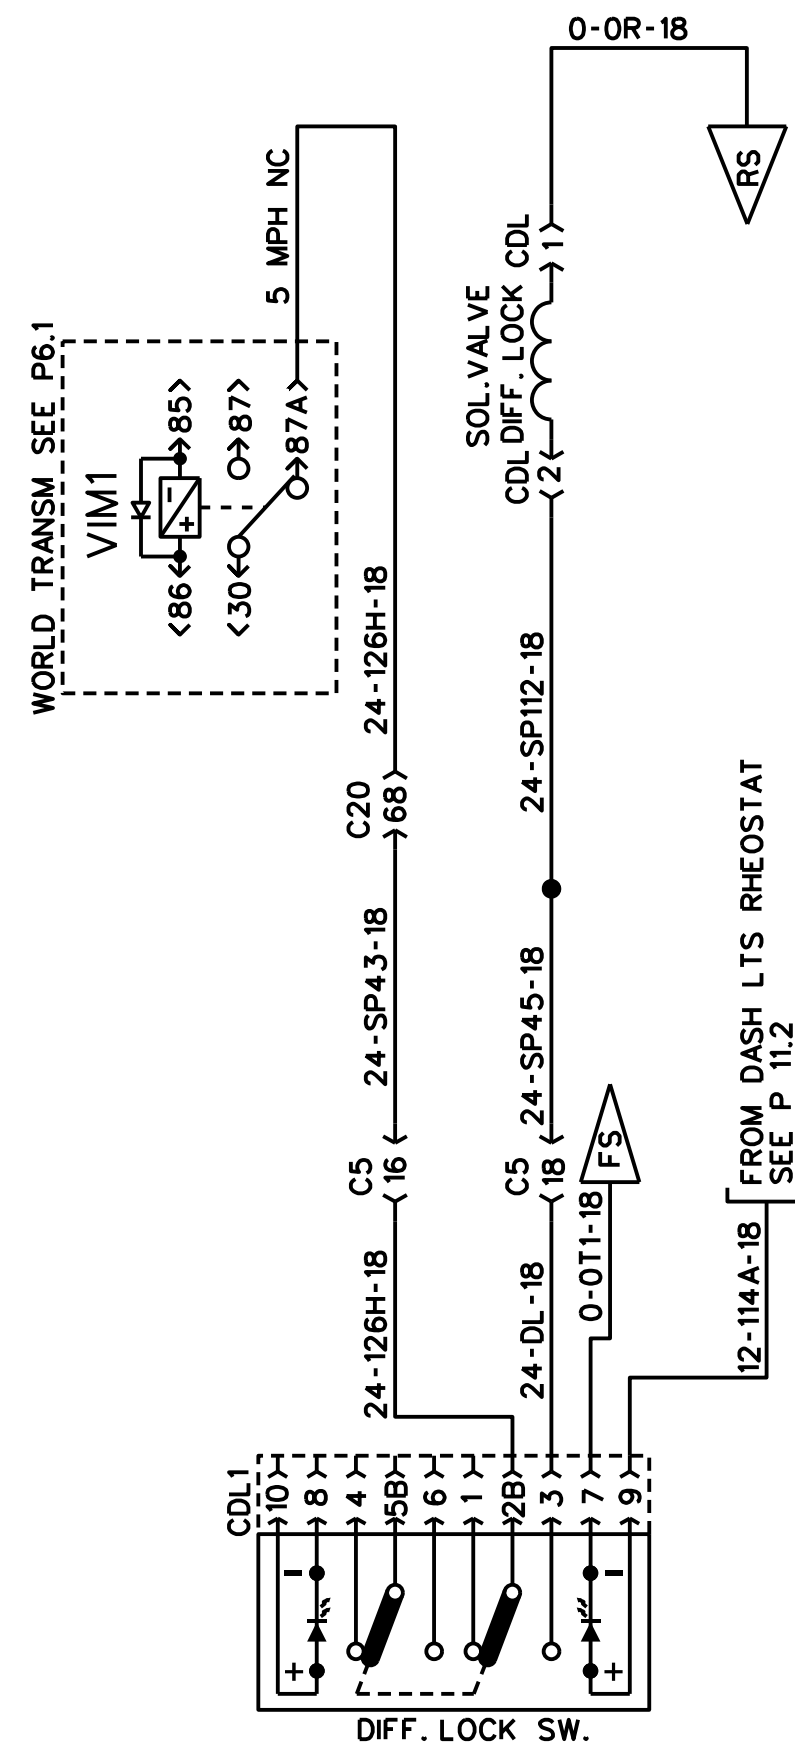

STEERING CONTROL ZF

DIFFERENTIAL LOCK 5MPH