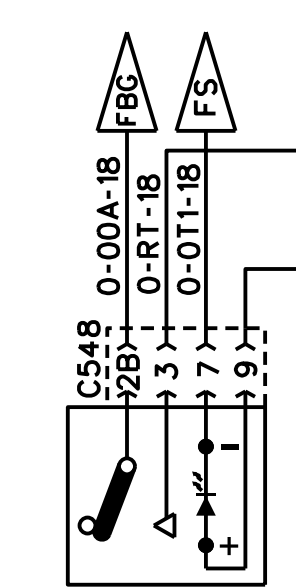

EXT. TEMP DISPLAY

ENABLE
CLK
DATA
GND

+1 • 12V PWR MUST BE TURNED ON
+2 • 12V IGN MUST BE TURNED ON

C573

8
7
6
5
4
3
2
1

180-20
180A-20
180B-20
180C-20

OUTSIDE TEMPERATURE SIGNAL FROM HVAC DASH MODULE C540 SEE P 15.1 OR 15.3

REMOTE TEST SW.

12-114A-18 [FROM DASH LTS RHEOSTAT SEE P 11.2]

TELL TALE LIGHTS MODULE

ATC SPECIAL