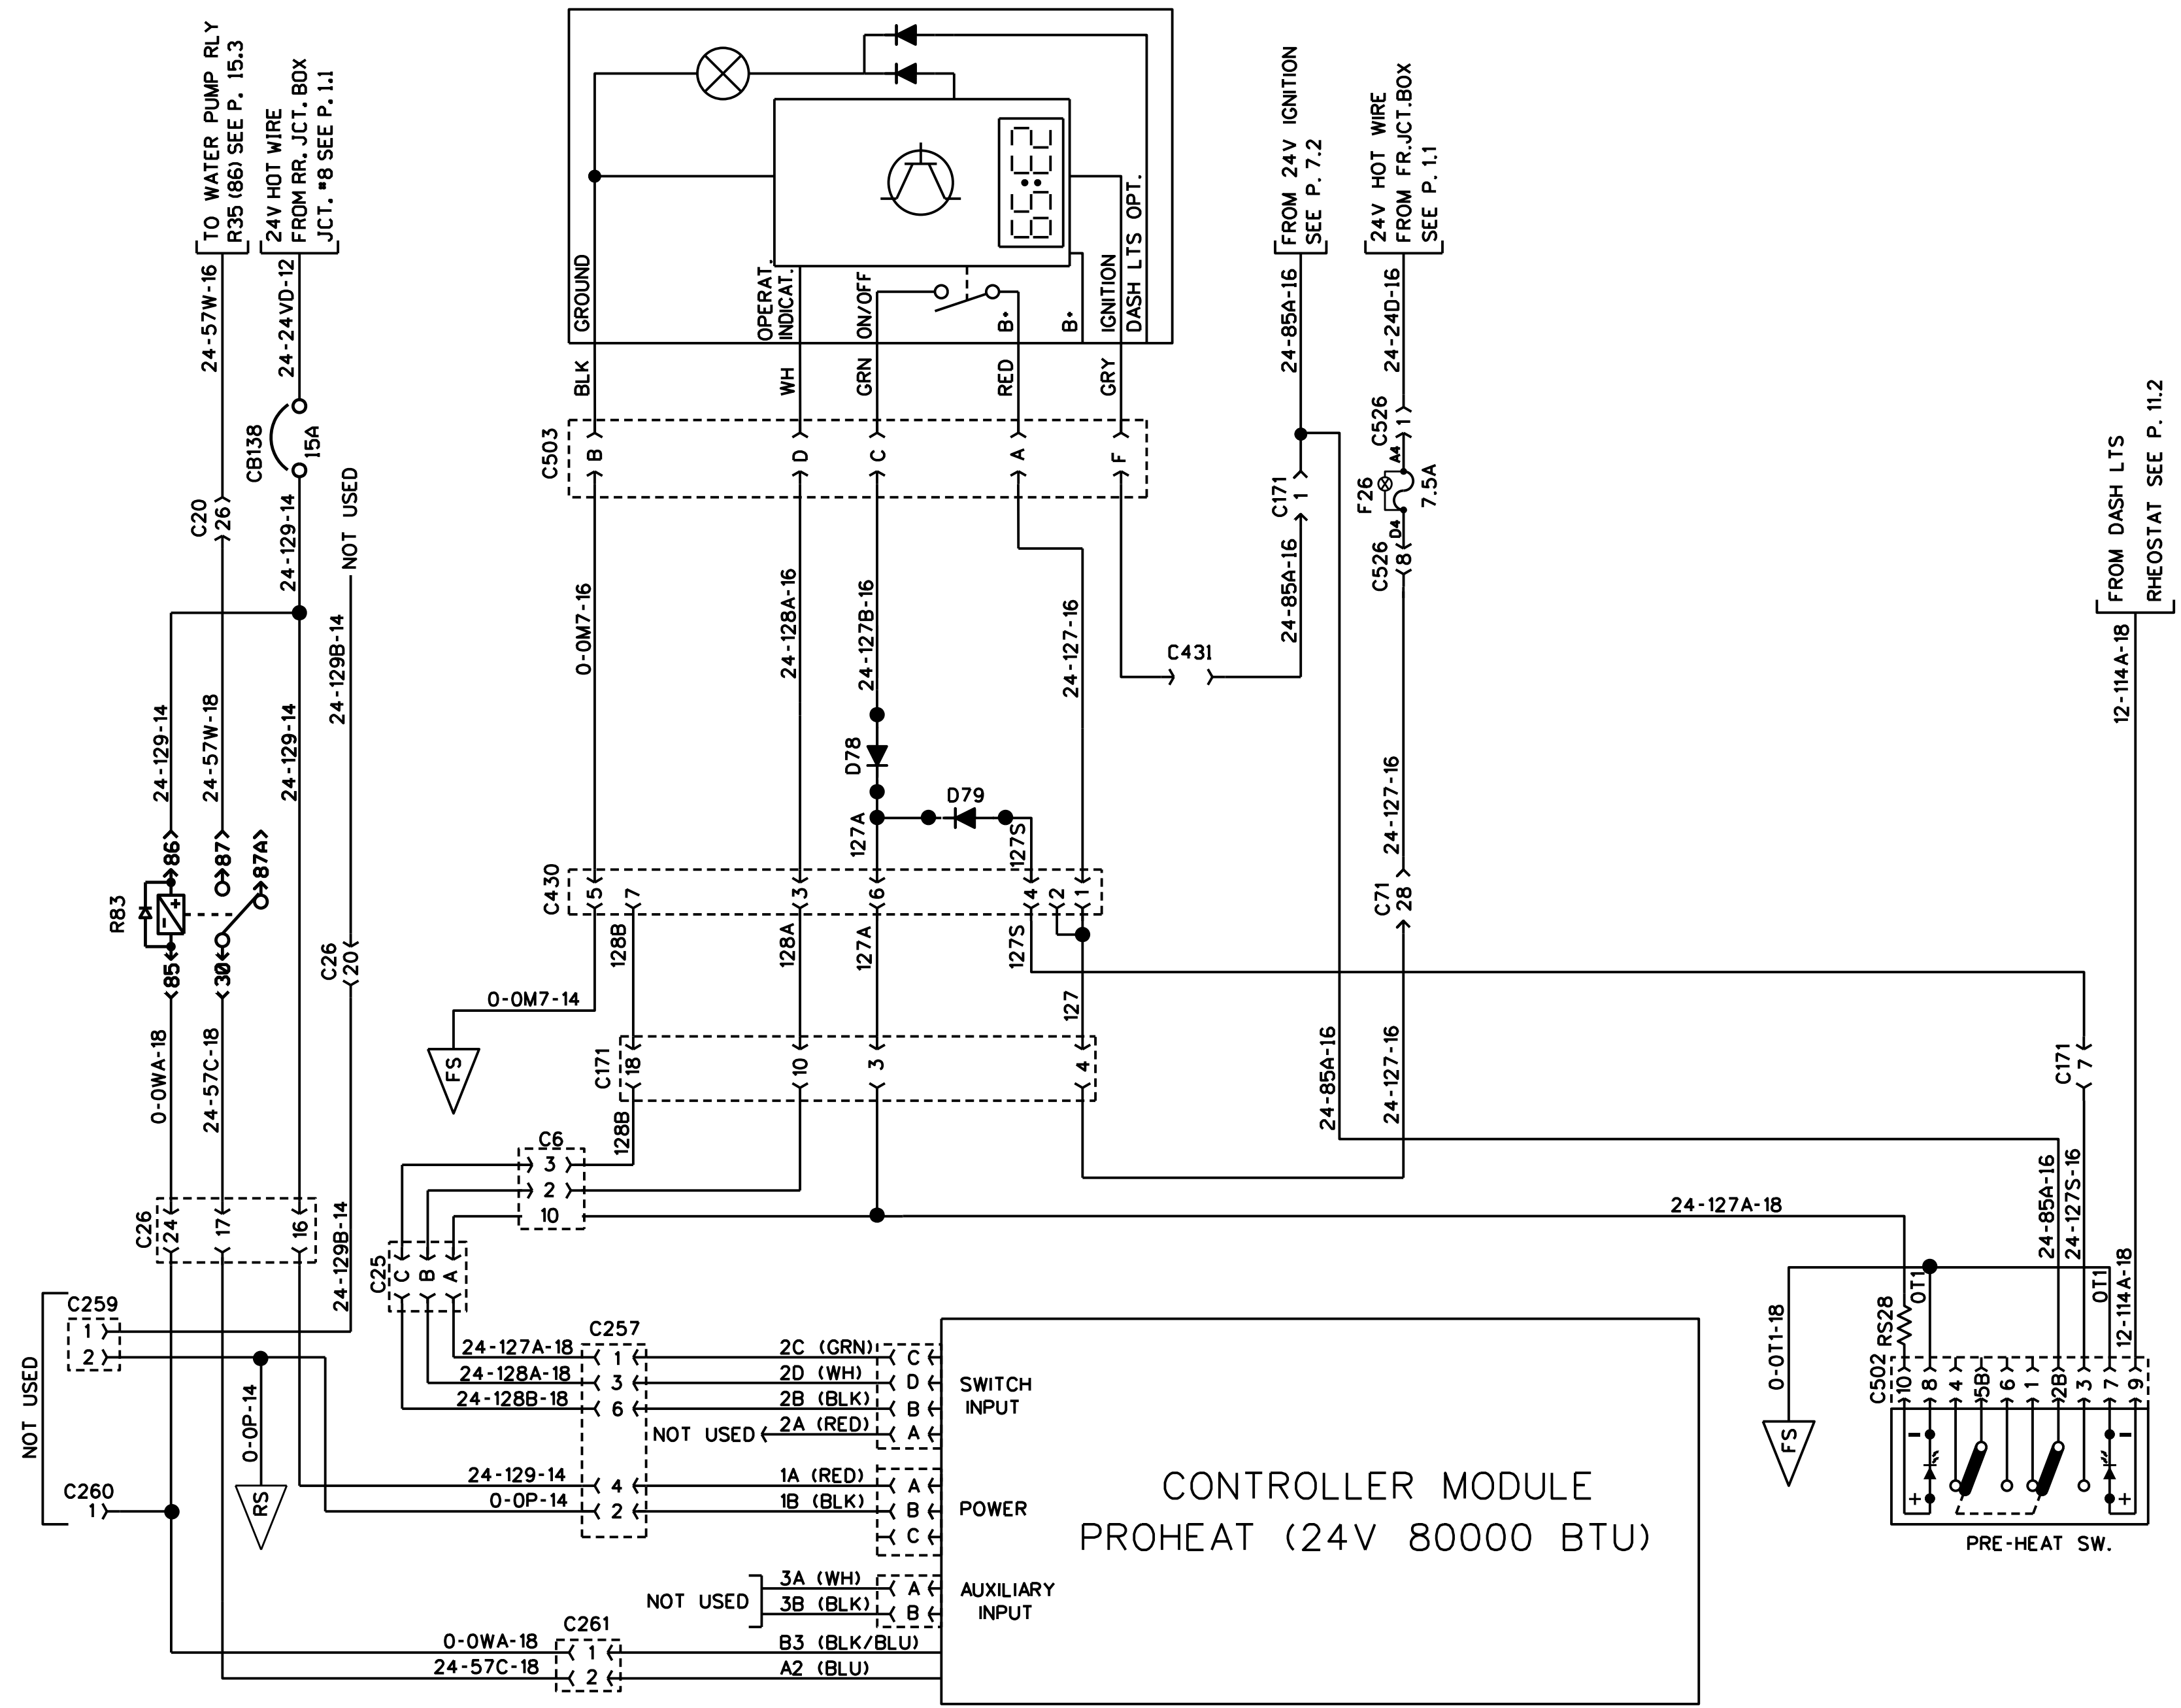

PROHEAT TIMER

PRE-HEAT WATER HEATER PROHEAT (80000 BTU)