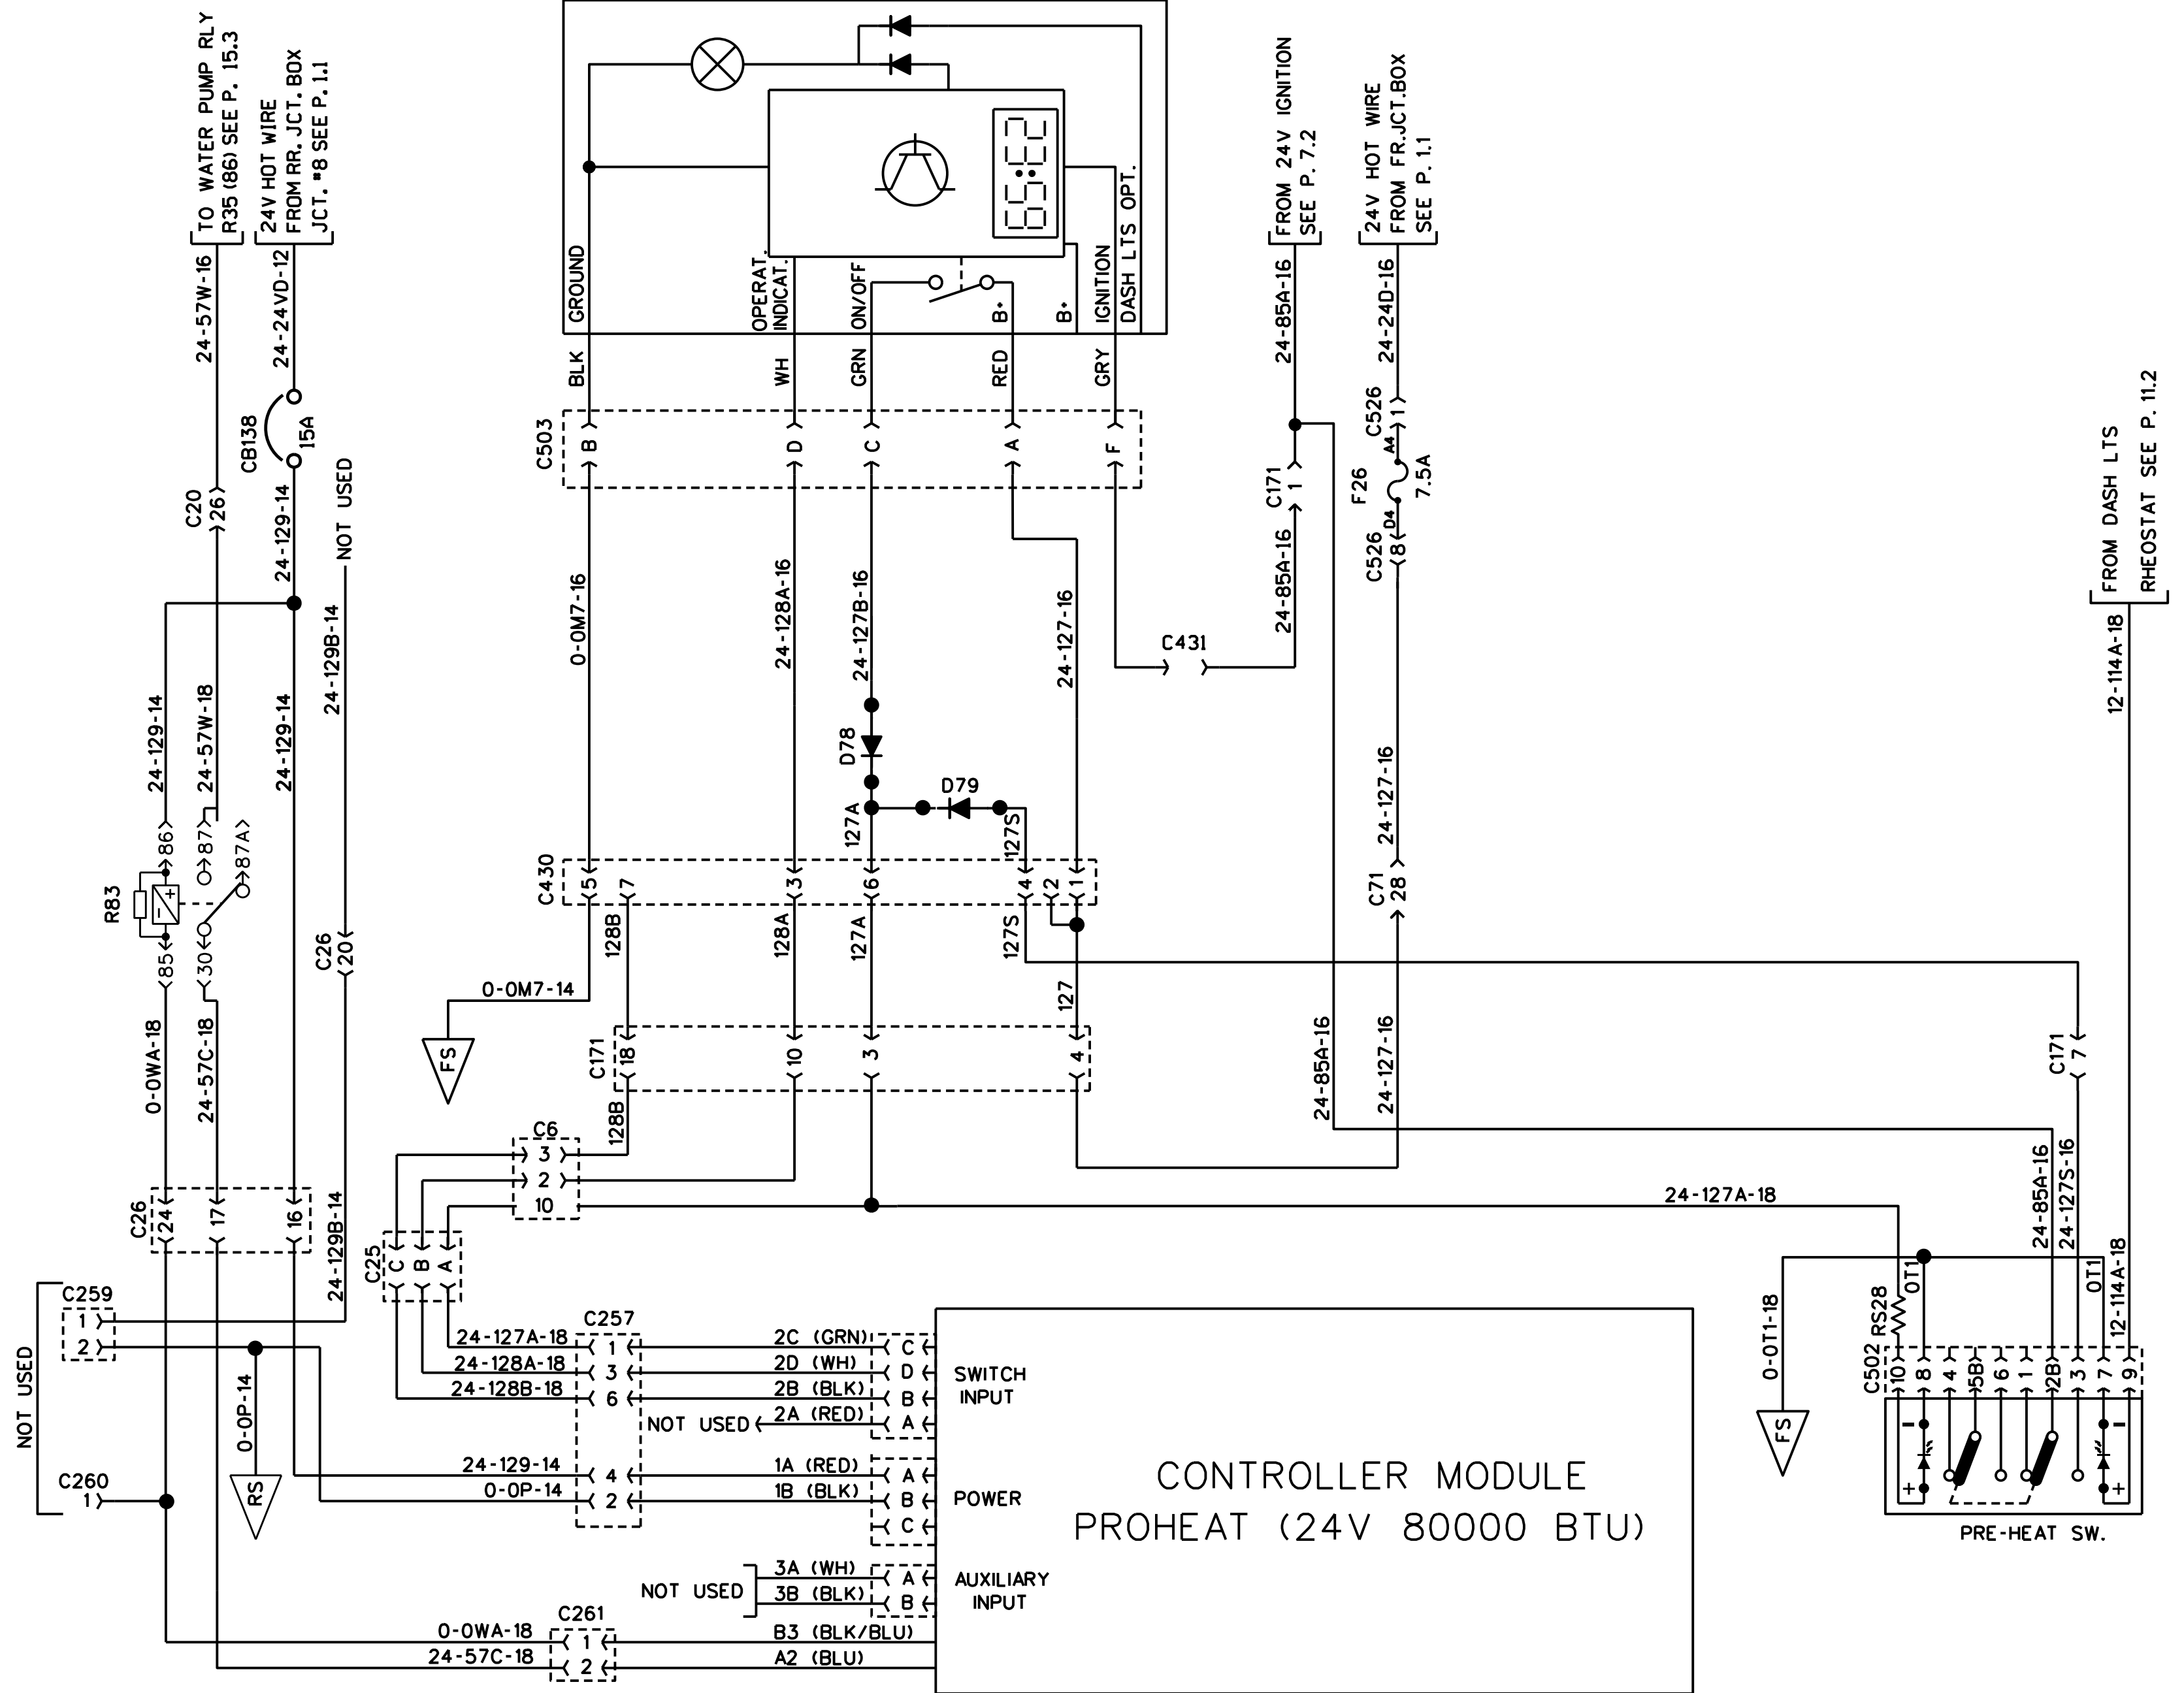

PROHEAT TIMER

PRE-HEAT WATER HEATER PROHEAT (80000 BTU)