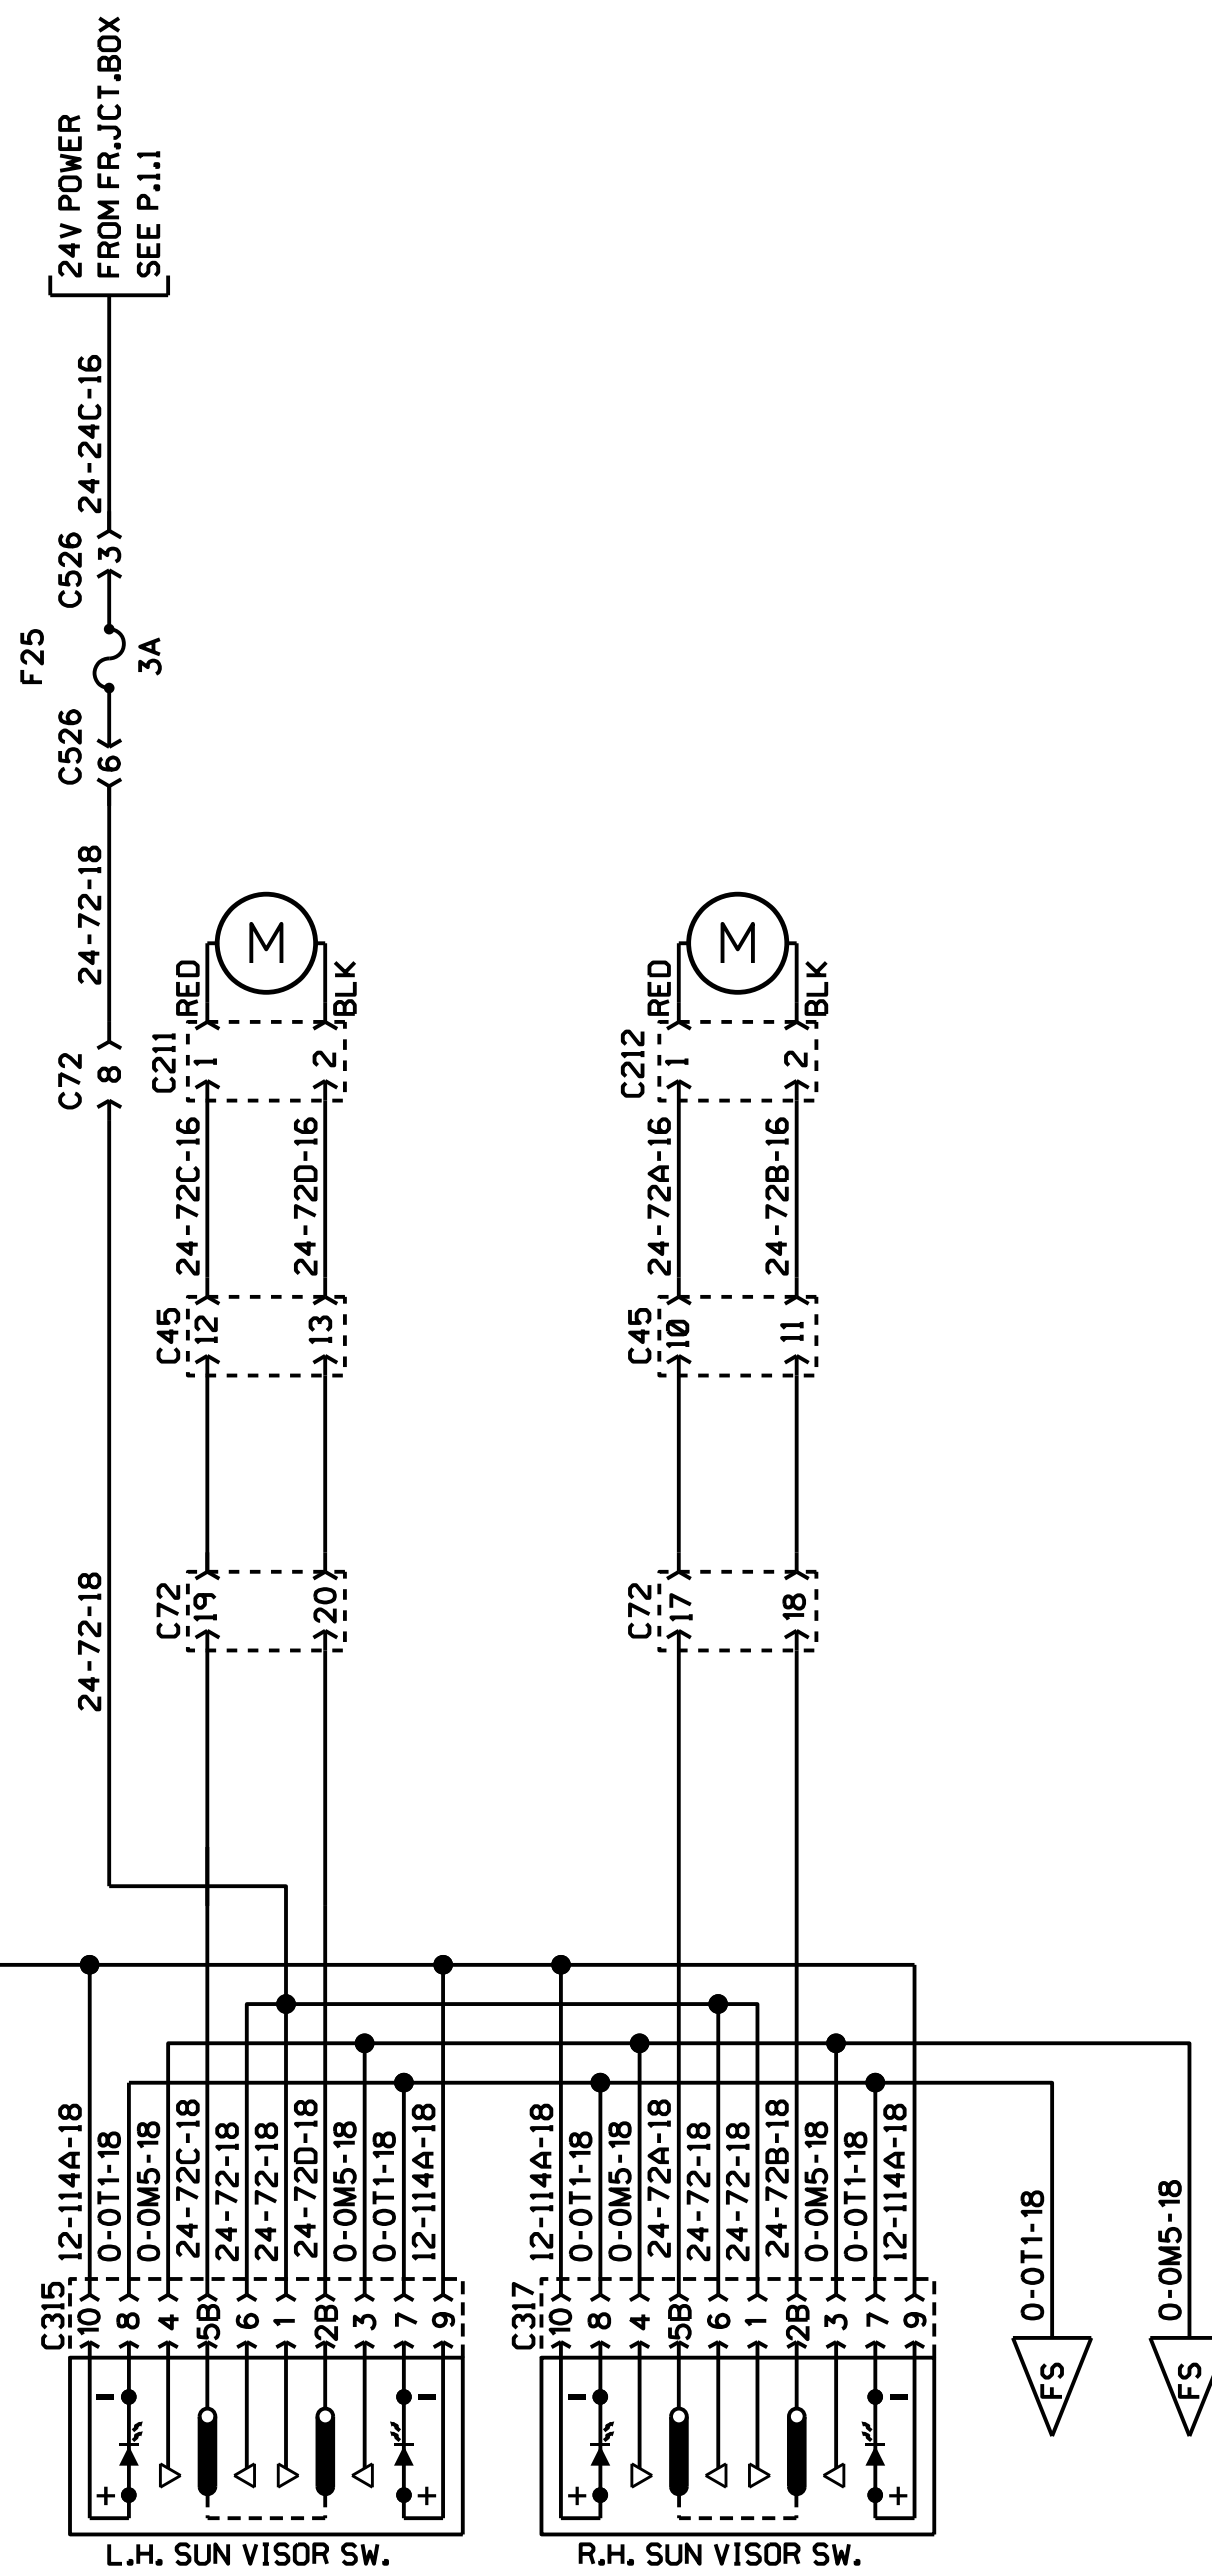

ENTRANCE DOOR AND DRIVER'S WINDOW LIFTER

SUN VISOR

FUEL PRIME PUMP