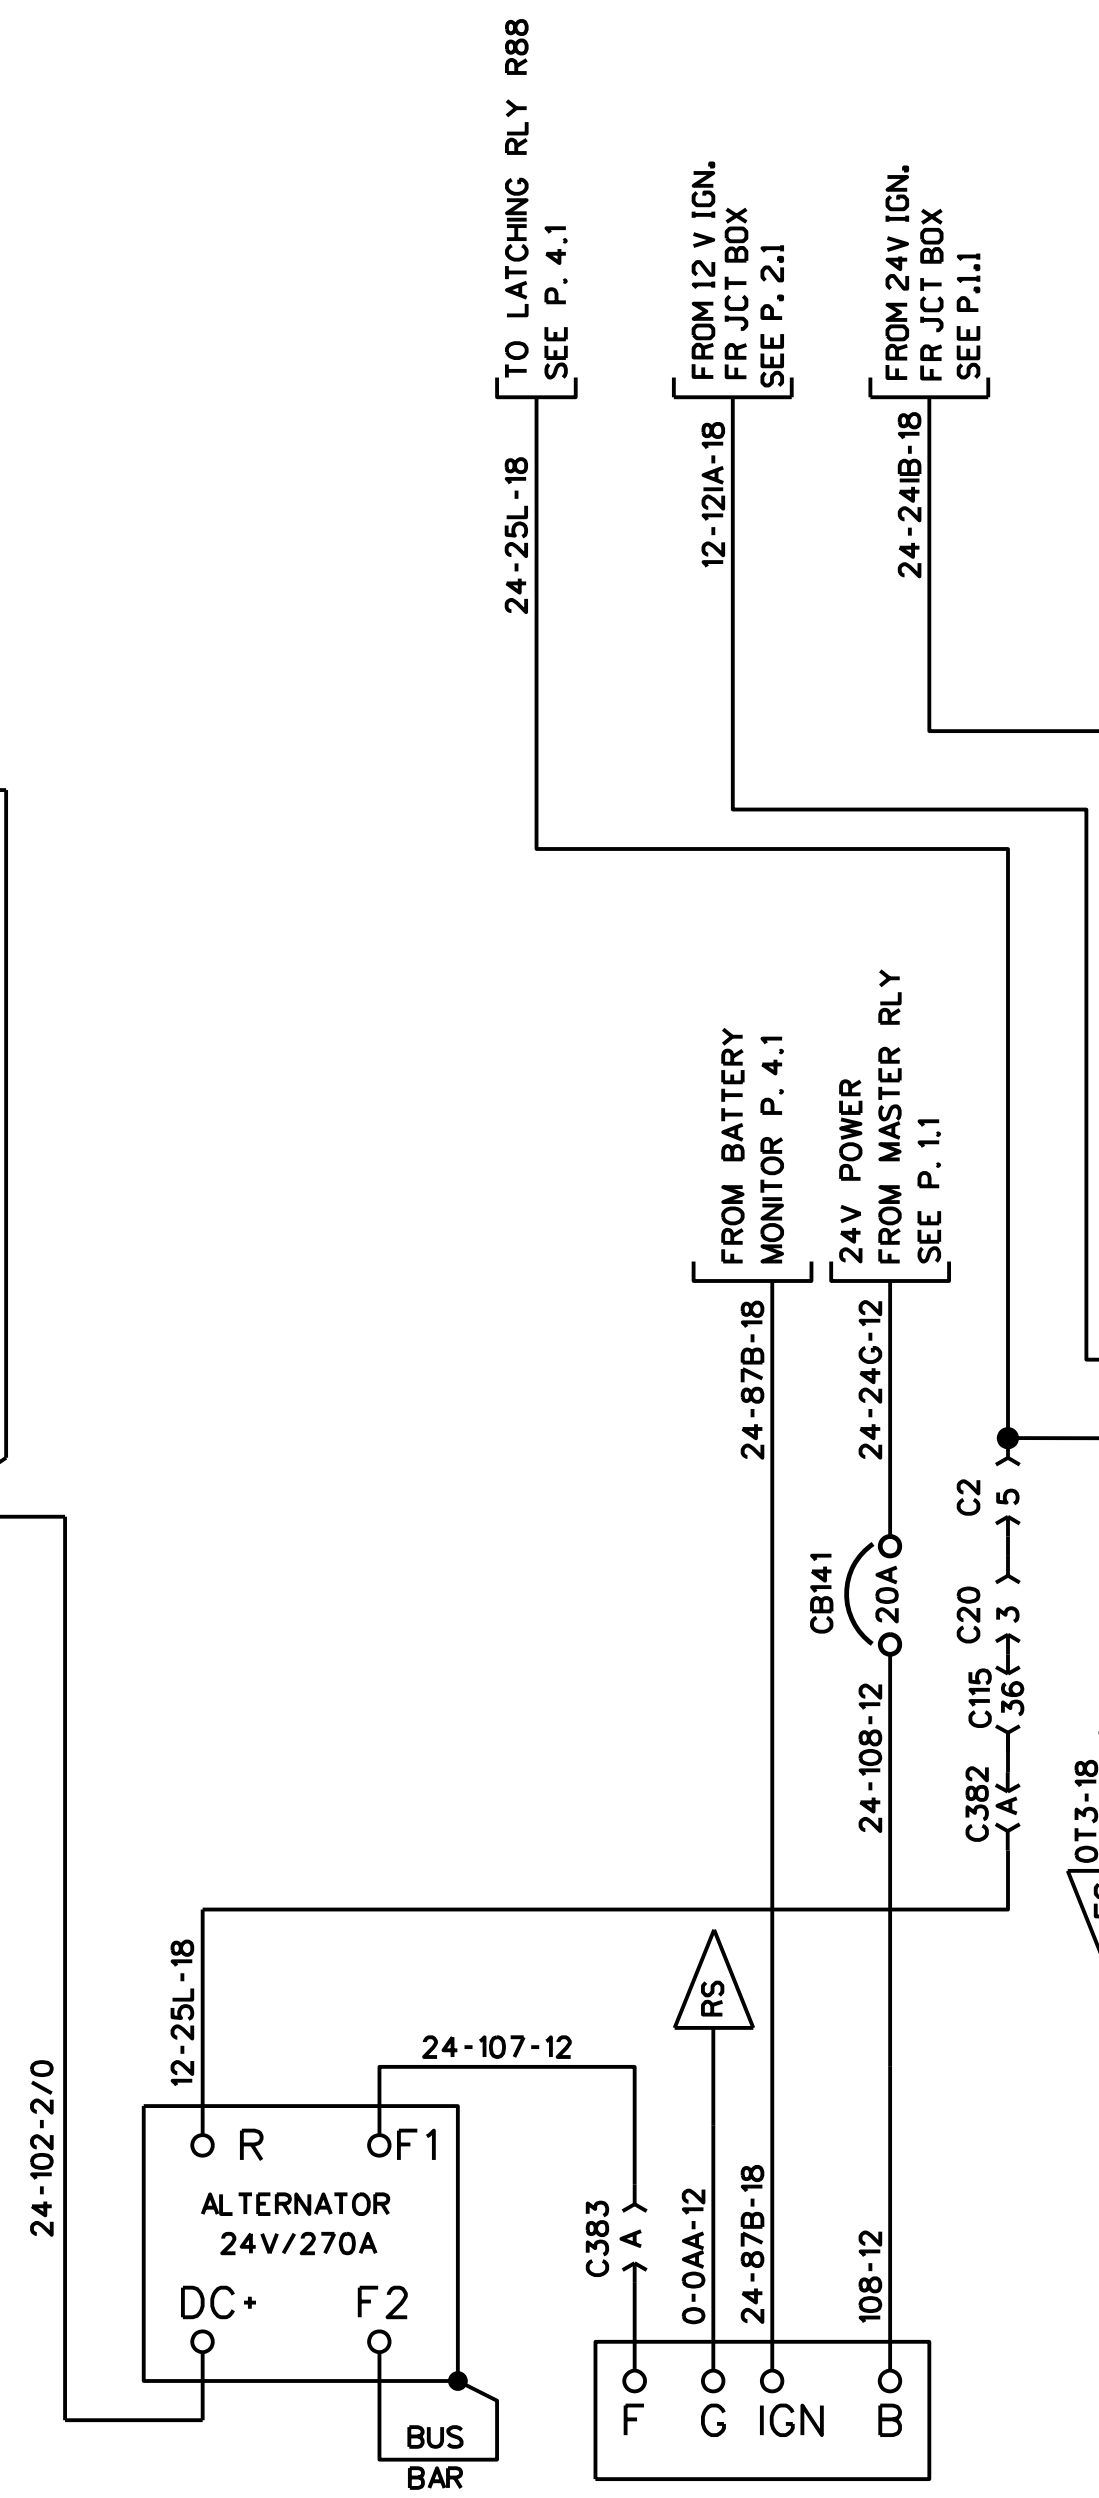

STARTER

DELCO ALTERNATOR