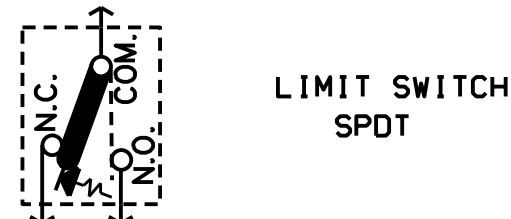

WIRING DIAGRAM KEYS

- BLK BLACK
- YEL YELLOW
- RED RED
- WH WHITE
- GRY GREY
- ORA ORANGE
- BLU BLUE
- GRN GREEN
- BRN BROWN
- PUR PURPLE
- PK PINK