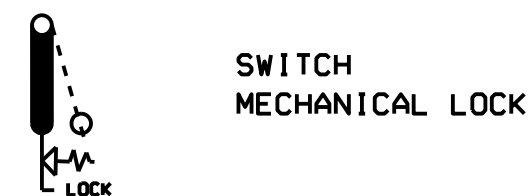

WIRING DIAGRAM KEYS

- BLK BLACK
- YEL YELLOW
- RED RED
- WH WHITE
- GRY GREY
- ORA ORANGE
- BLU BLUE
- GRN GREEN
- BRN BROWN
- PUR PURPLE
- PK PINK