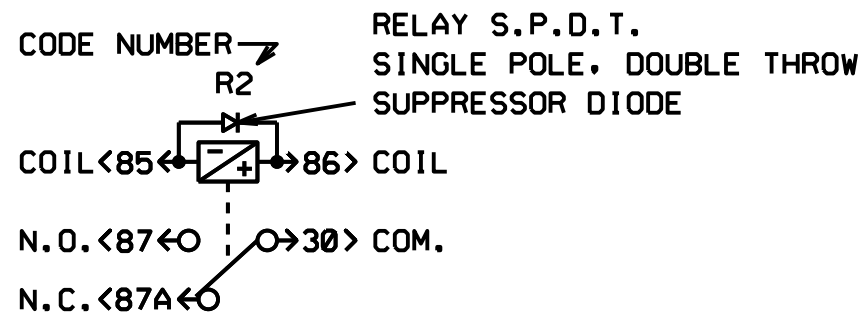

WIRING DIAGRAM KEYS

- BLK BLACK
- YEL YELLOW
- RED RED
- WH WHITE
- GRY GREY
- ORA ORANGE
- BLU BLUE
- GRN GREEN
- BRN BROWN
- PUR PURPLE
- PK PINK