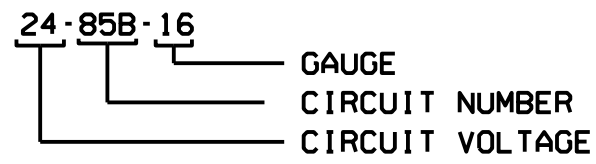

WIRING DIAGRAM KEYS

- BLK BLACK
- YEL YELLOW
- RED RED
- WH WHITE
- GRY GREY
- ORA ORANGE
- BLU BLUE
- GRN GREEN
- BRN BROWN
- PUR PURPLE
- PK PINK