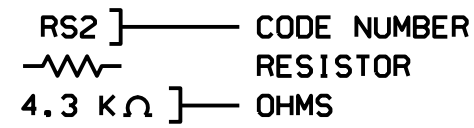

WIRING DIAGRAM KEYS

- BLK BLACK
- YEL YELLOW
- RED RED
- WH WHITE
- GRY GREY
- ORA ORANGE
- BLU BLUE
- GRN GREEN
- BRN BROWN
- PUR PURPLE
- PK PINK