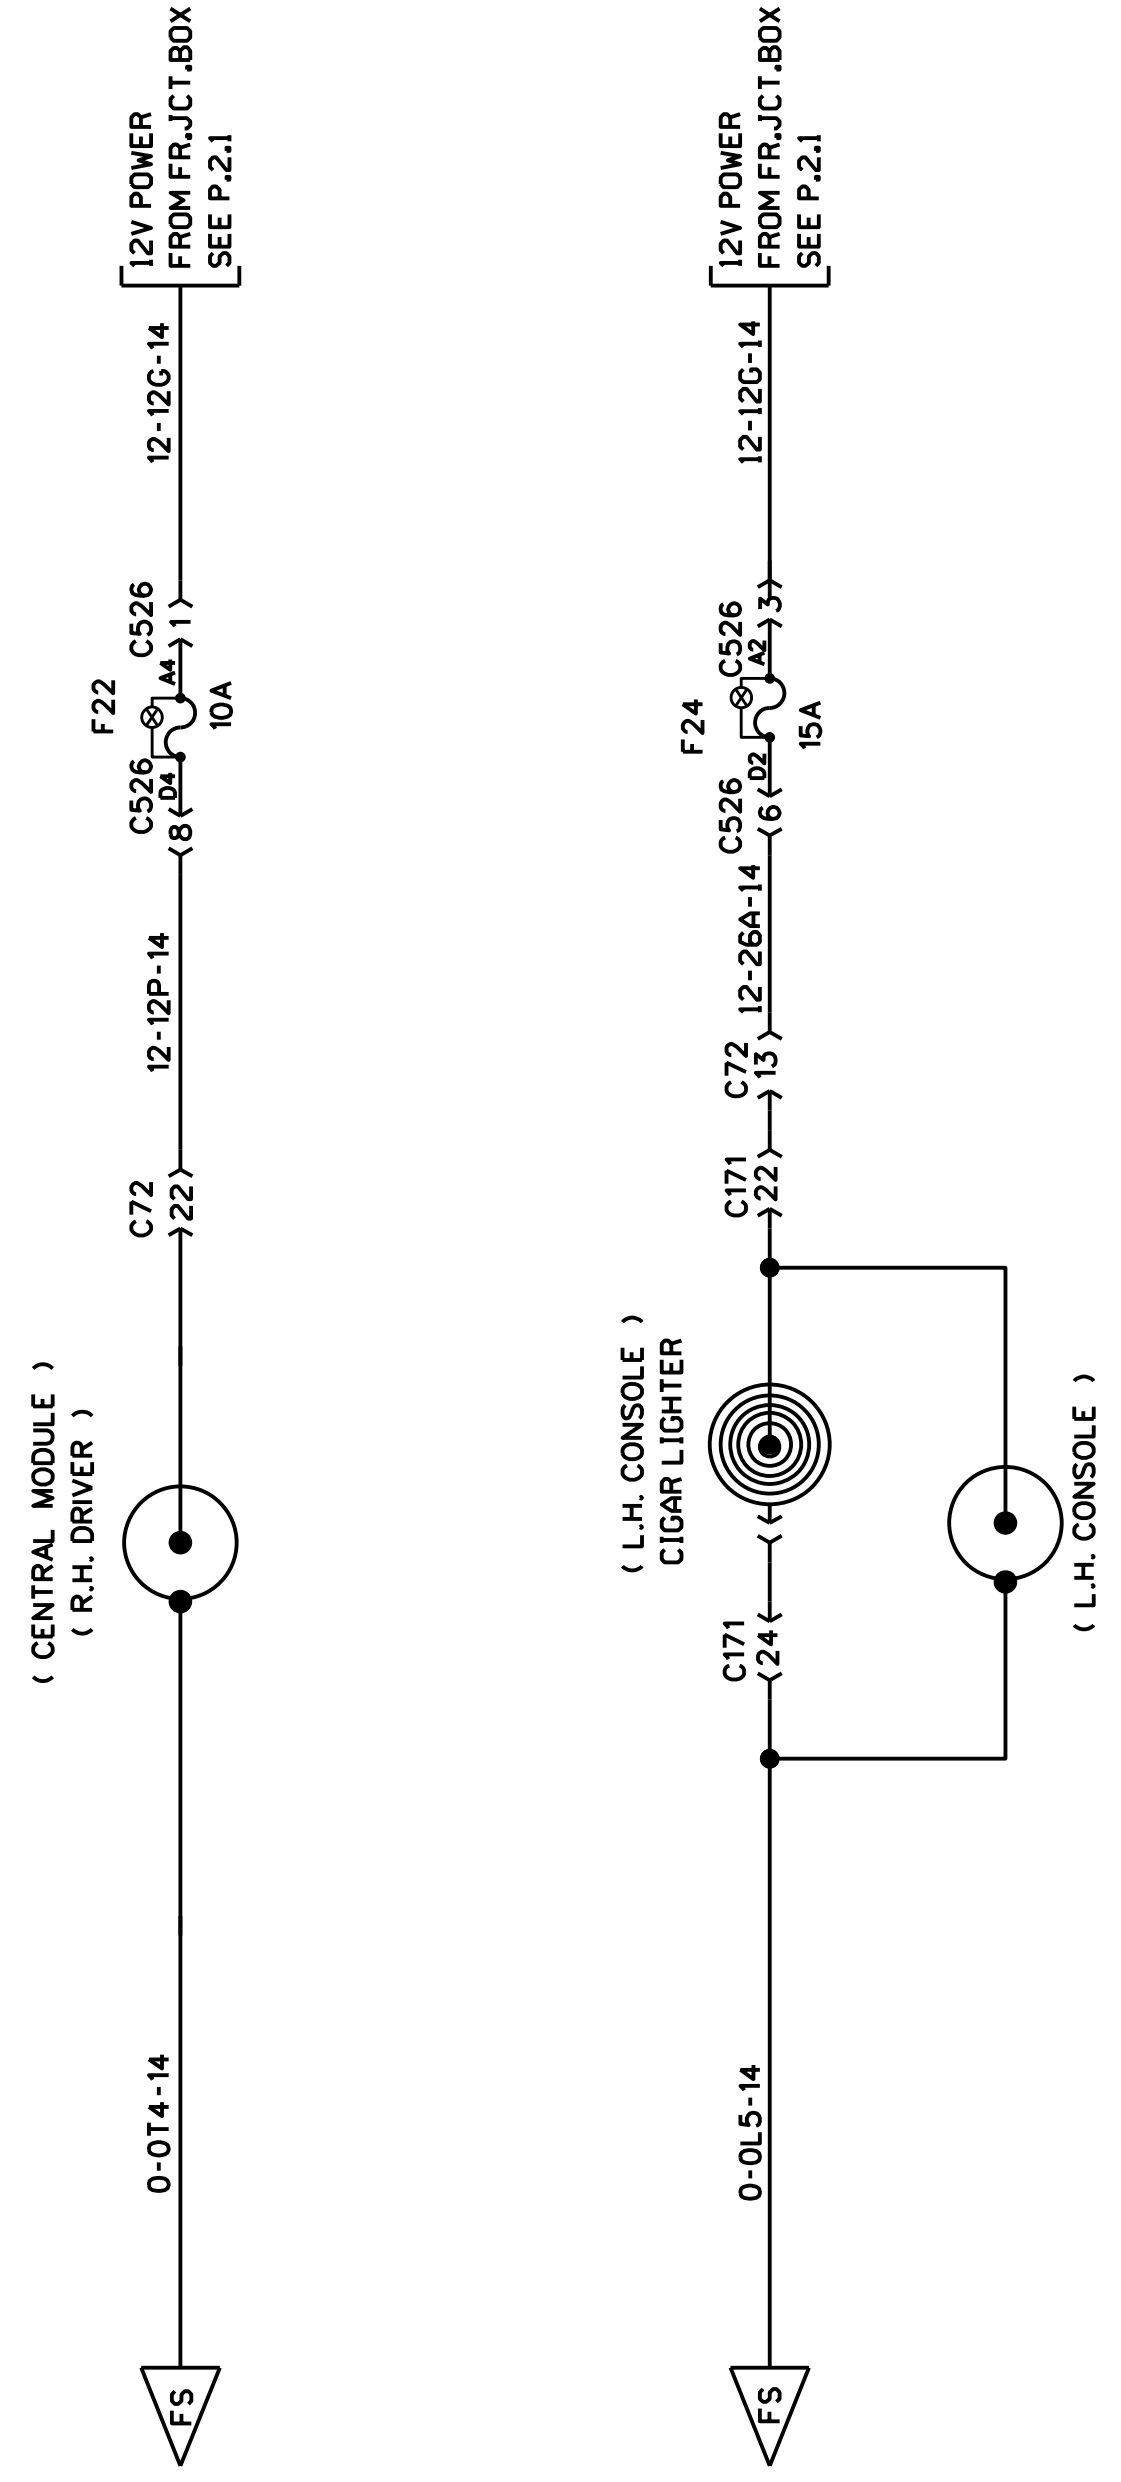

DRIVER'S SEAT ELECT. ADJ.

POWER 12 VOLT OUTLET