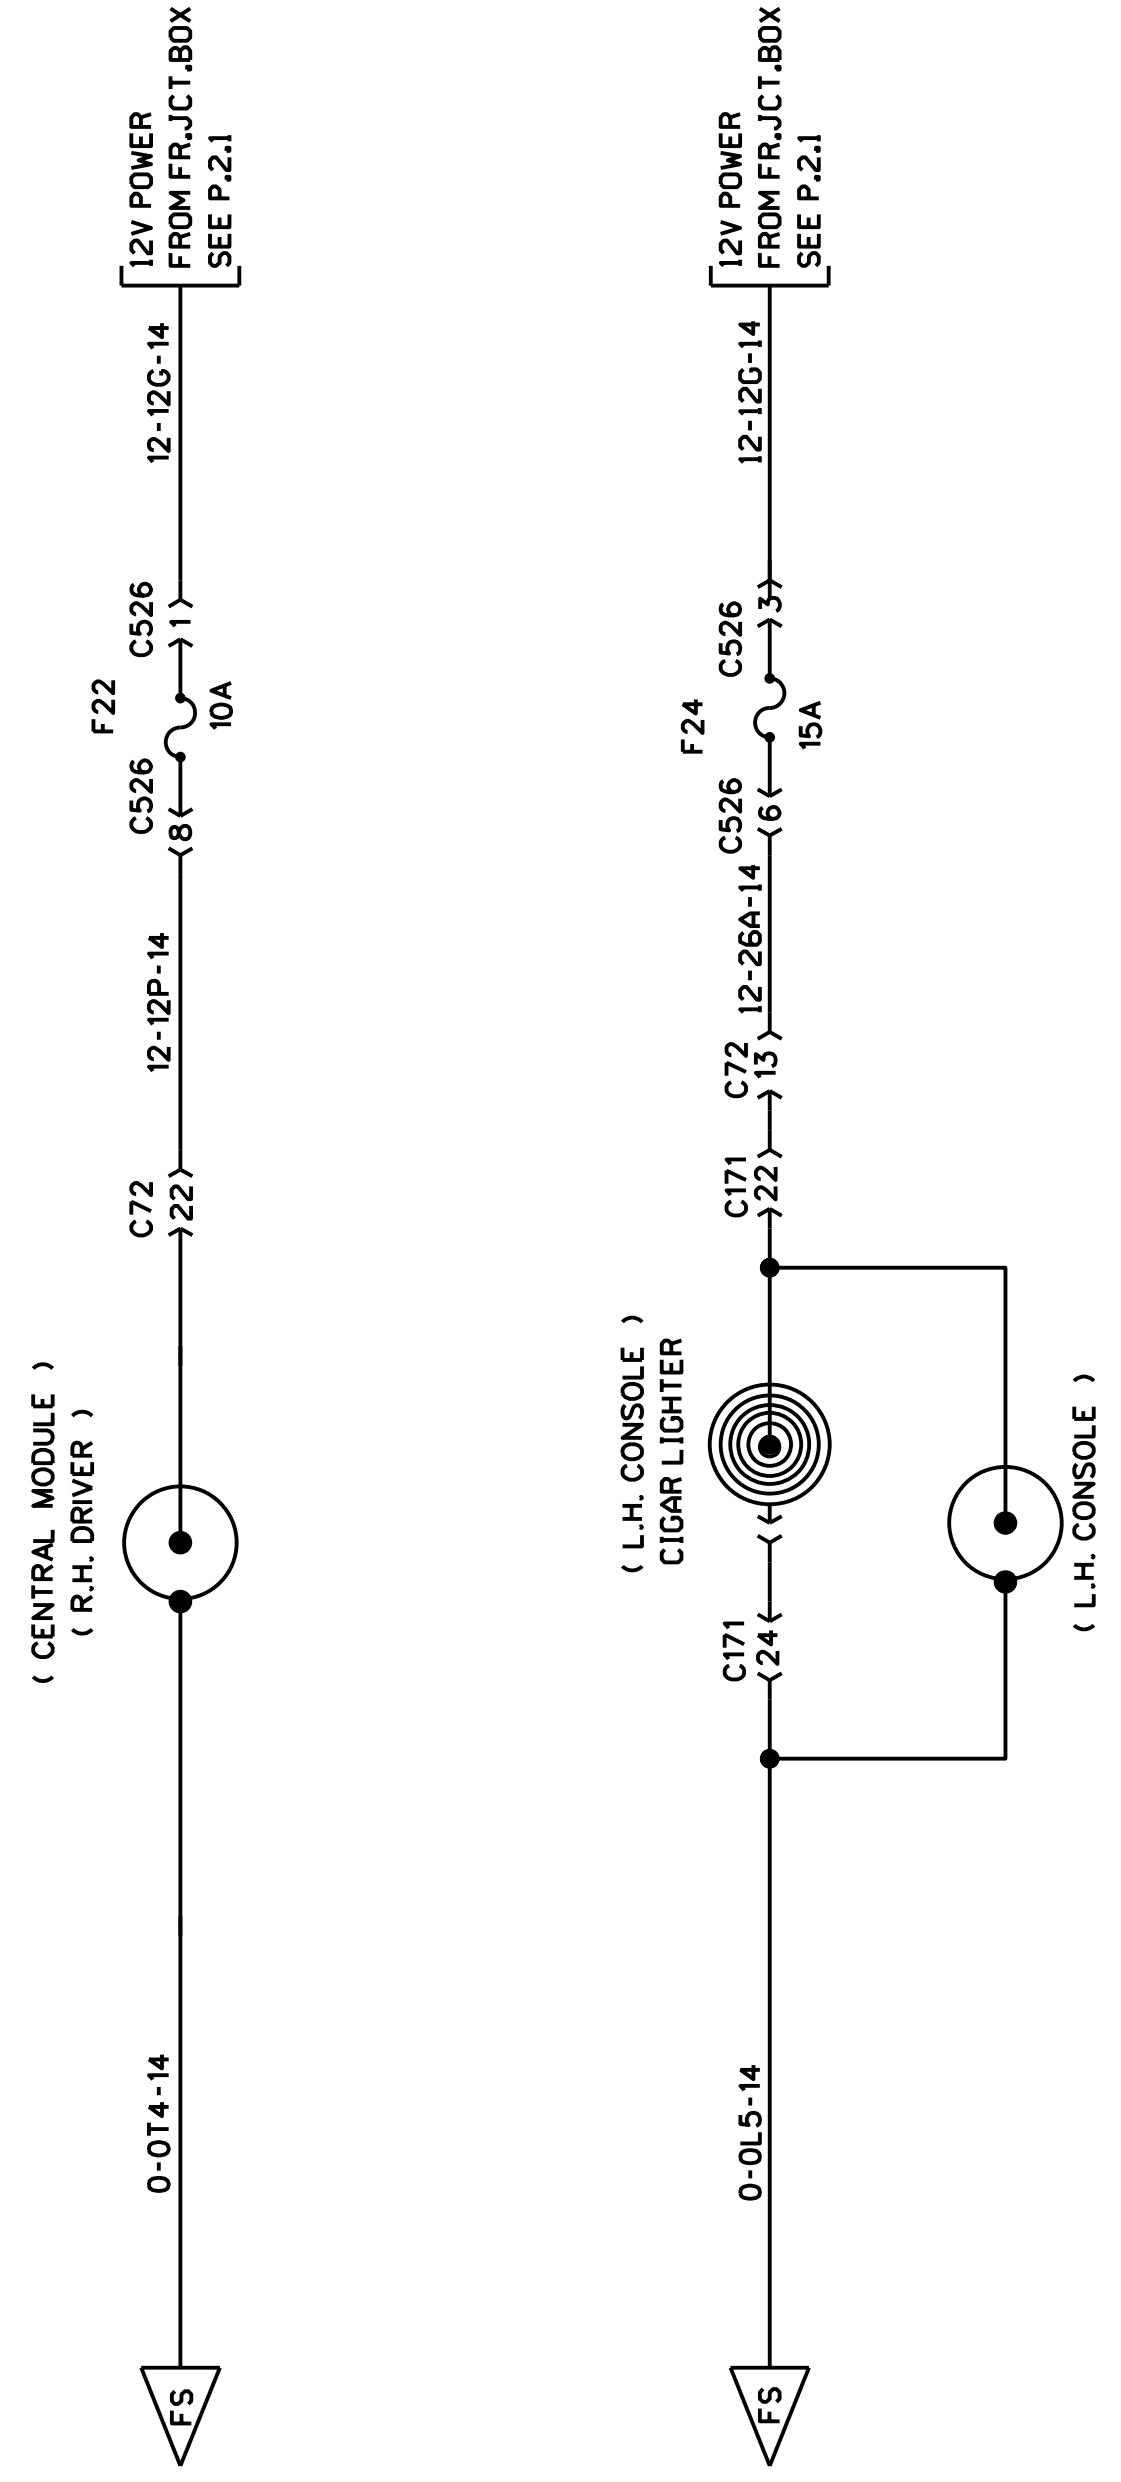

DRIVER'S SEAT ELECT. ADJ.

POWER 12 VOLT OUTLET