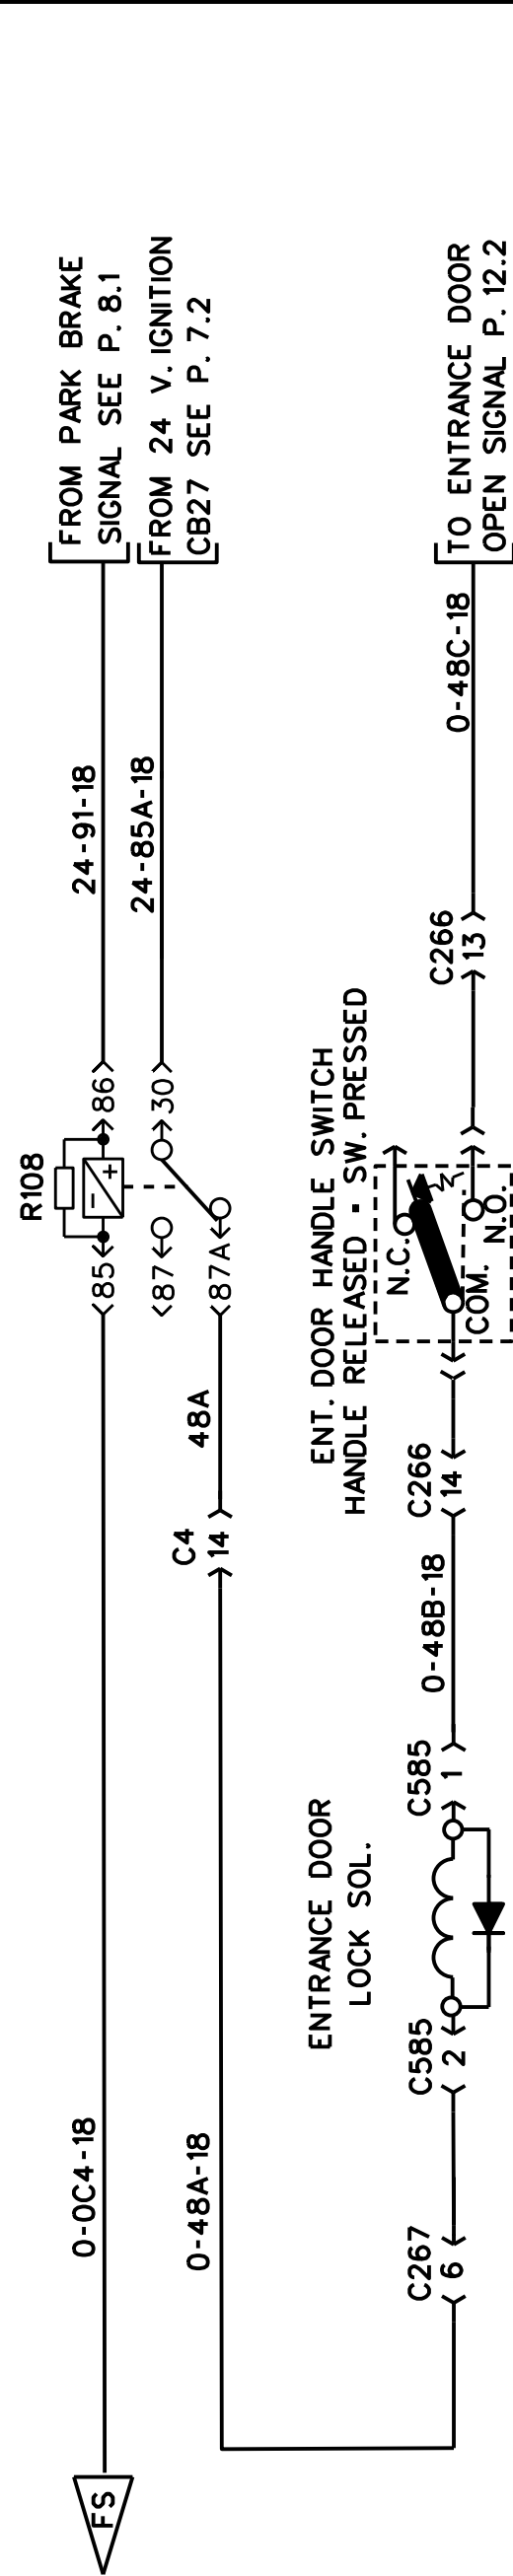

110V PLUG  
RR ENGINE DOOR

ENGINE BLOCK HEATER

ENTRANCE DOOR AIR LOCK

CENTER DOOR  
AIR LOCK