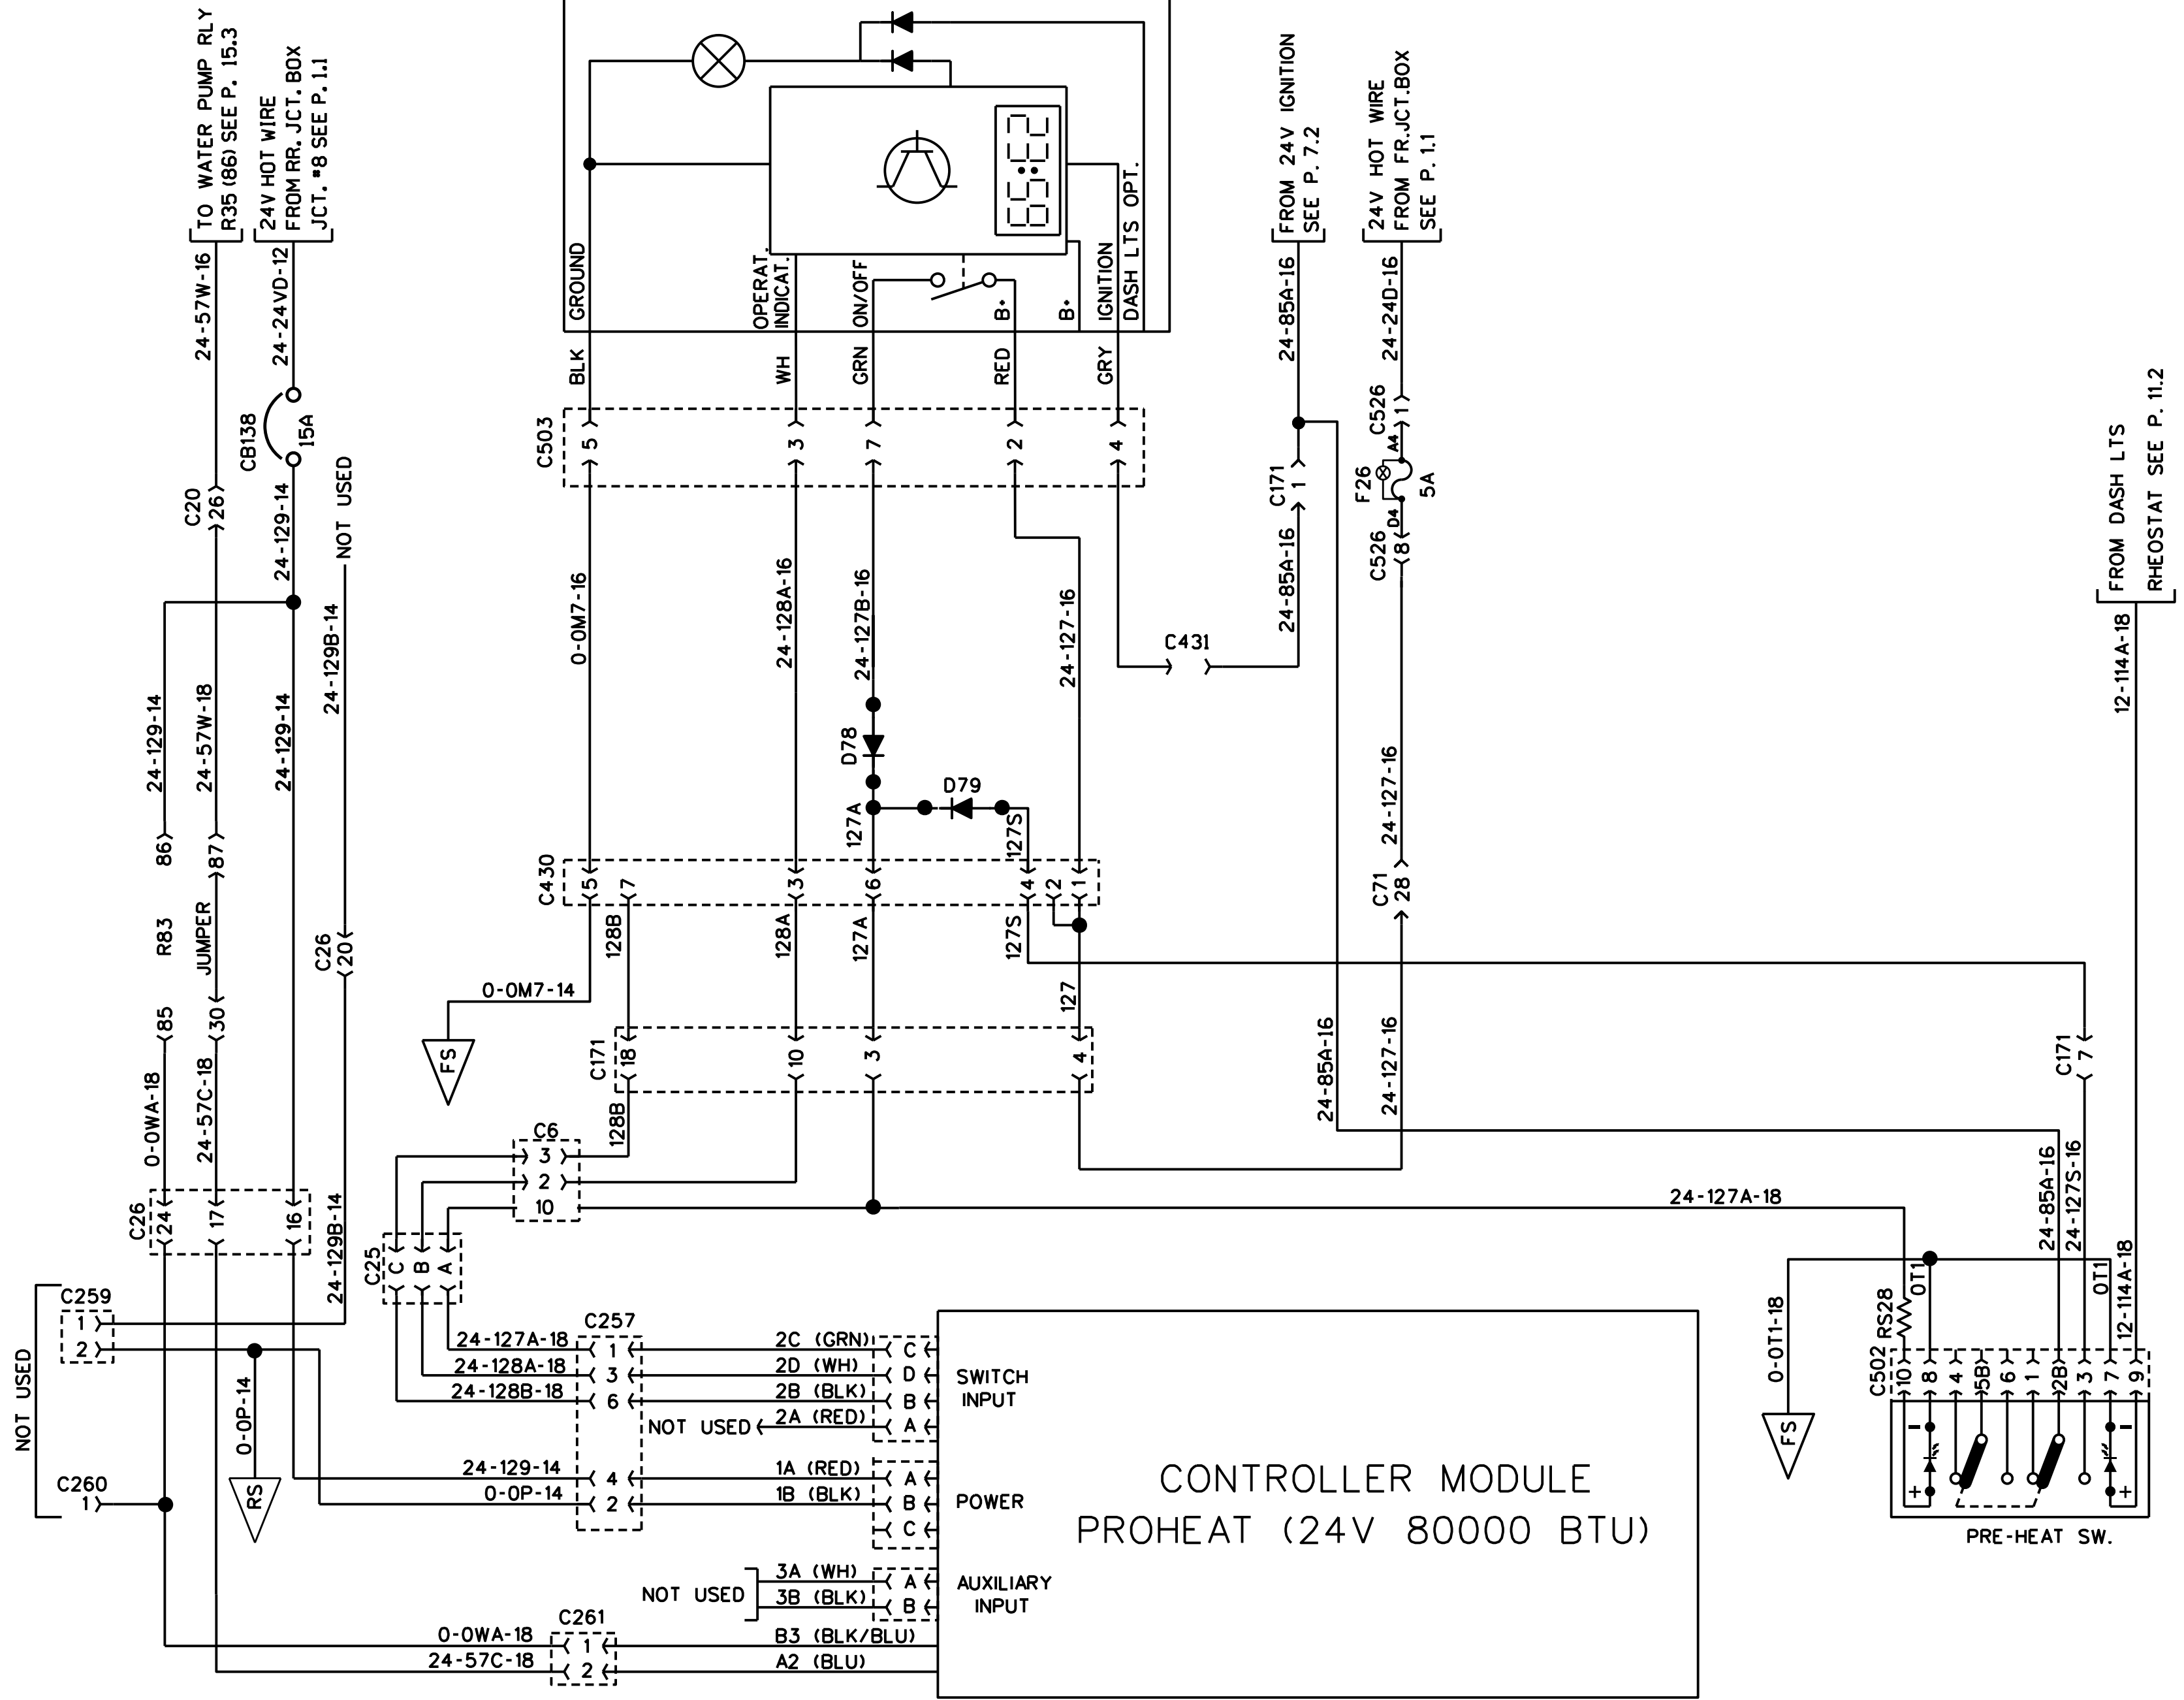

PROHEAT TIMER

PRE-HEAT WATER HEATER PROHEAT (80000 BTU)