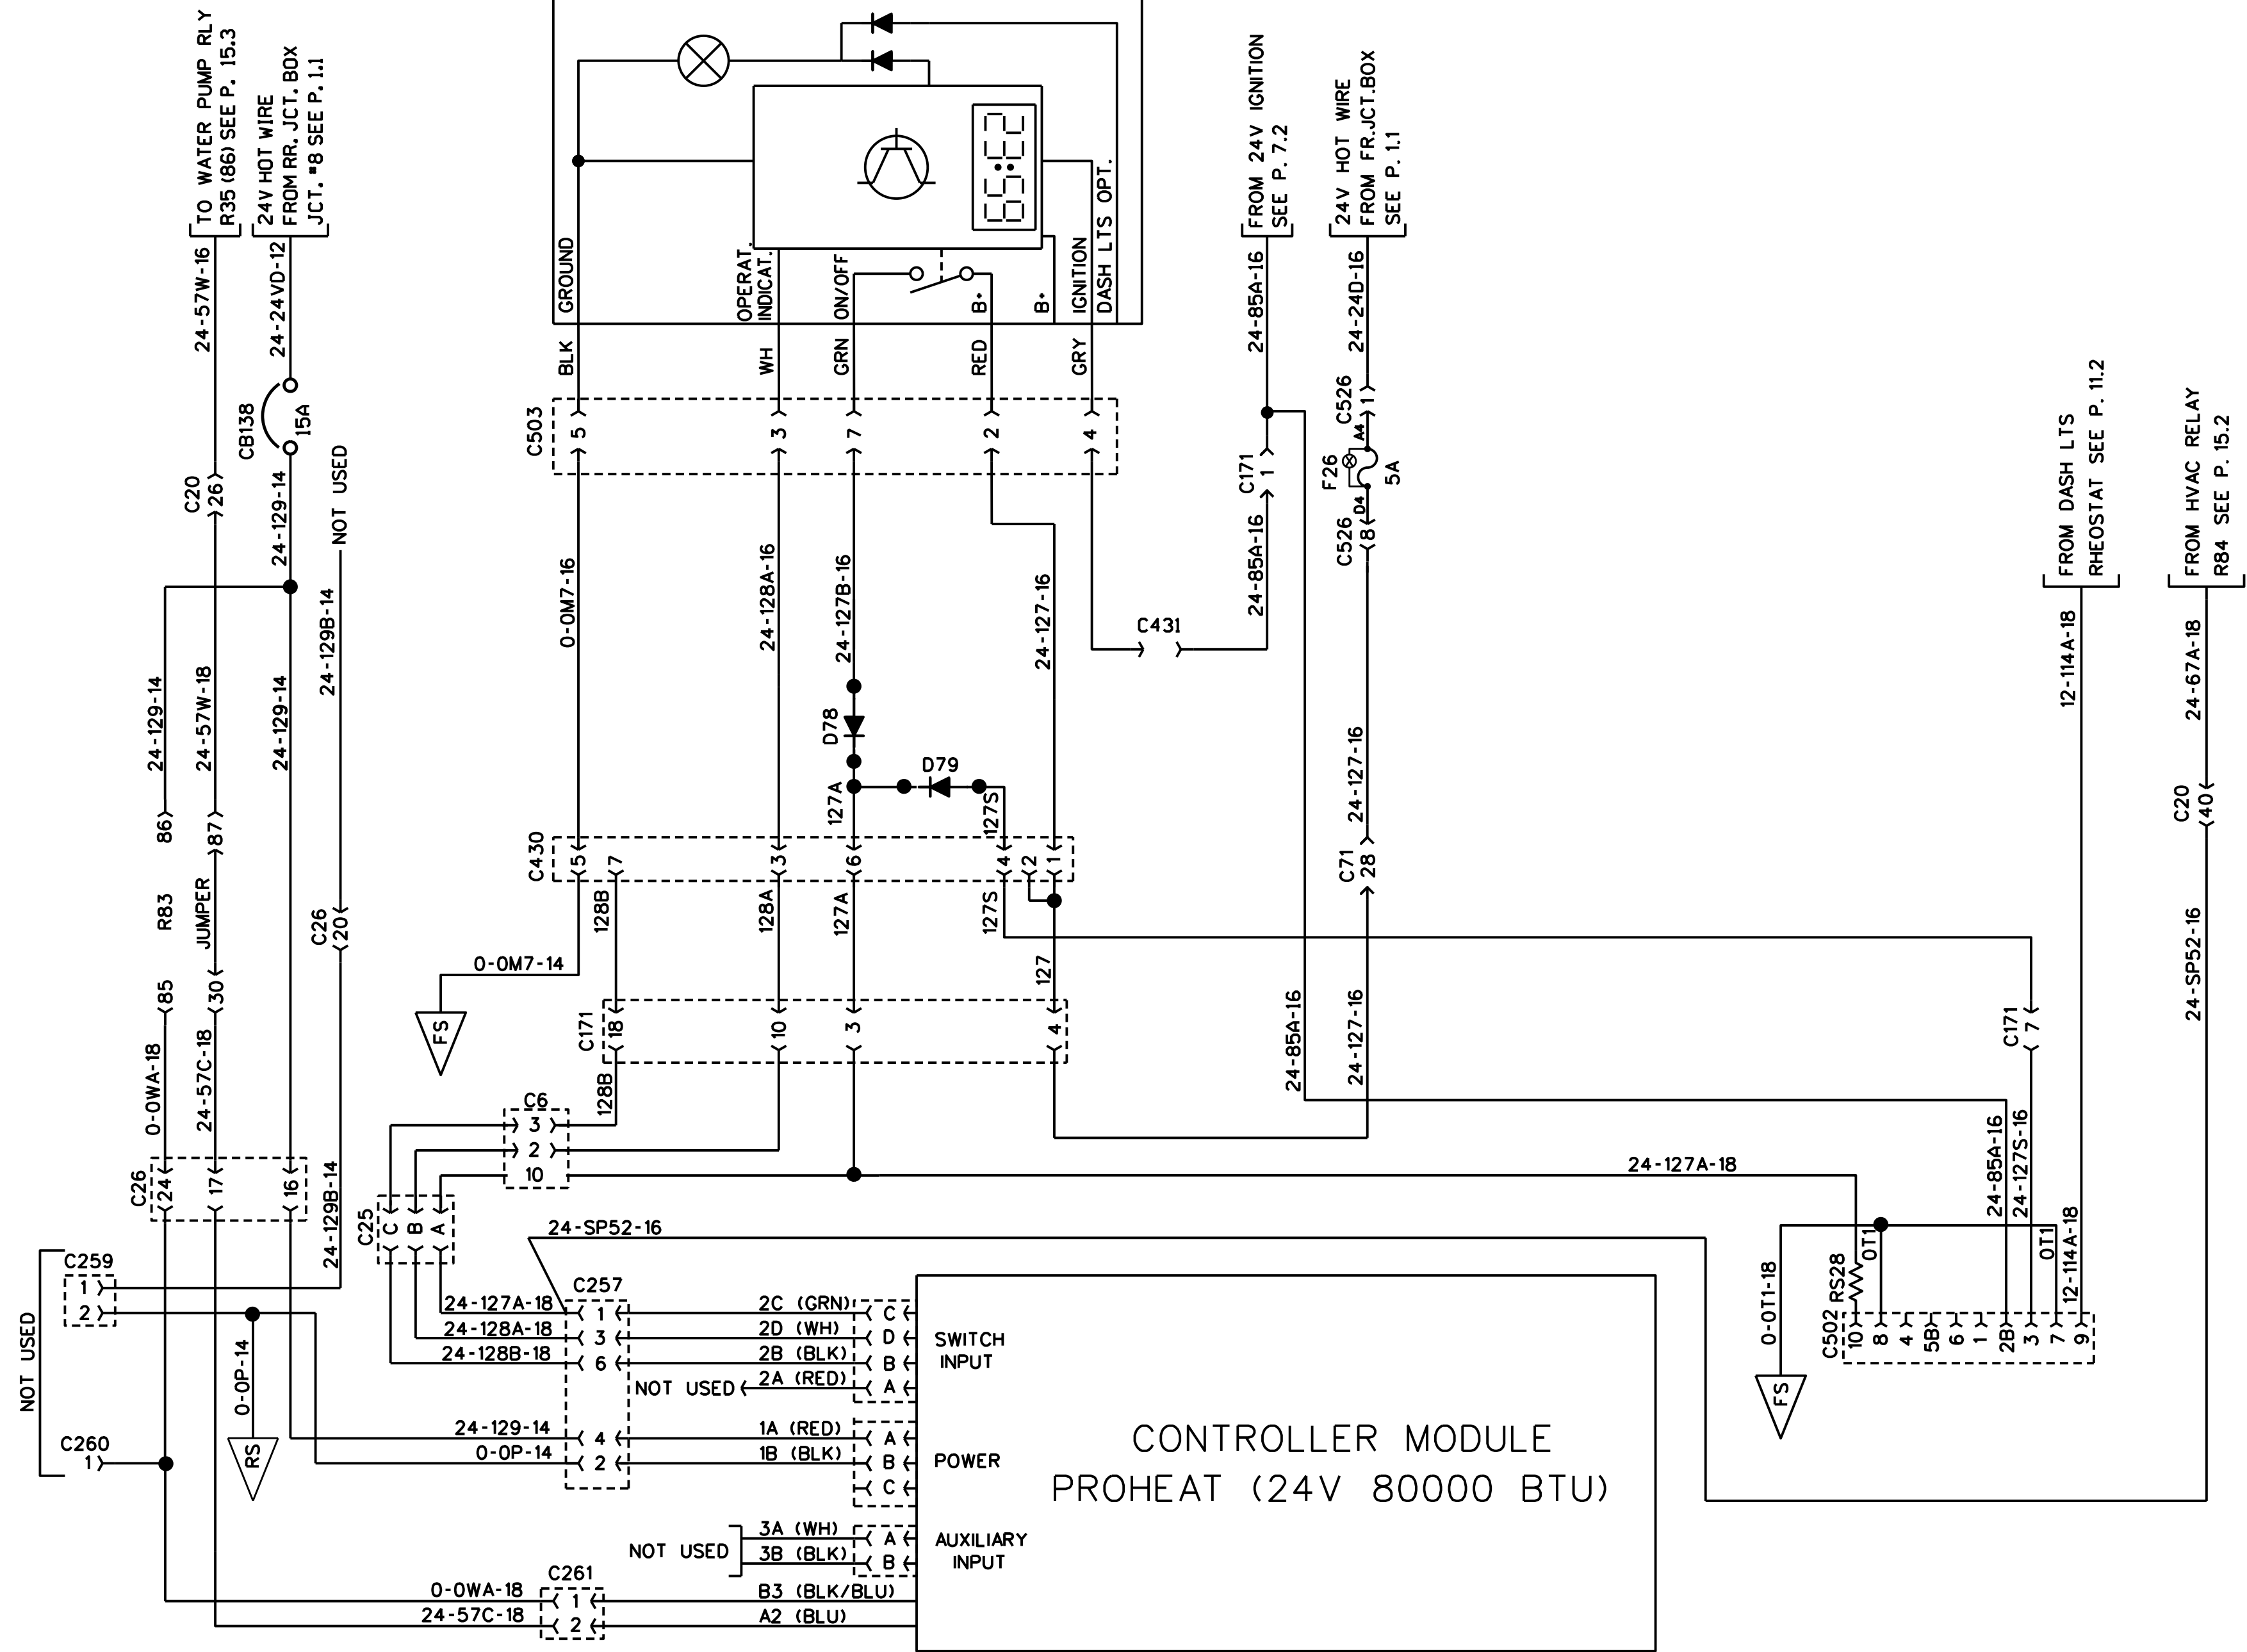

PROHEAT TIMER

PRE-HEAT WATER HEATER (PROHEAT AUTOMATIC ON A/C)