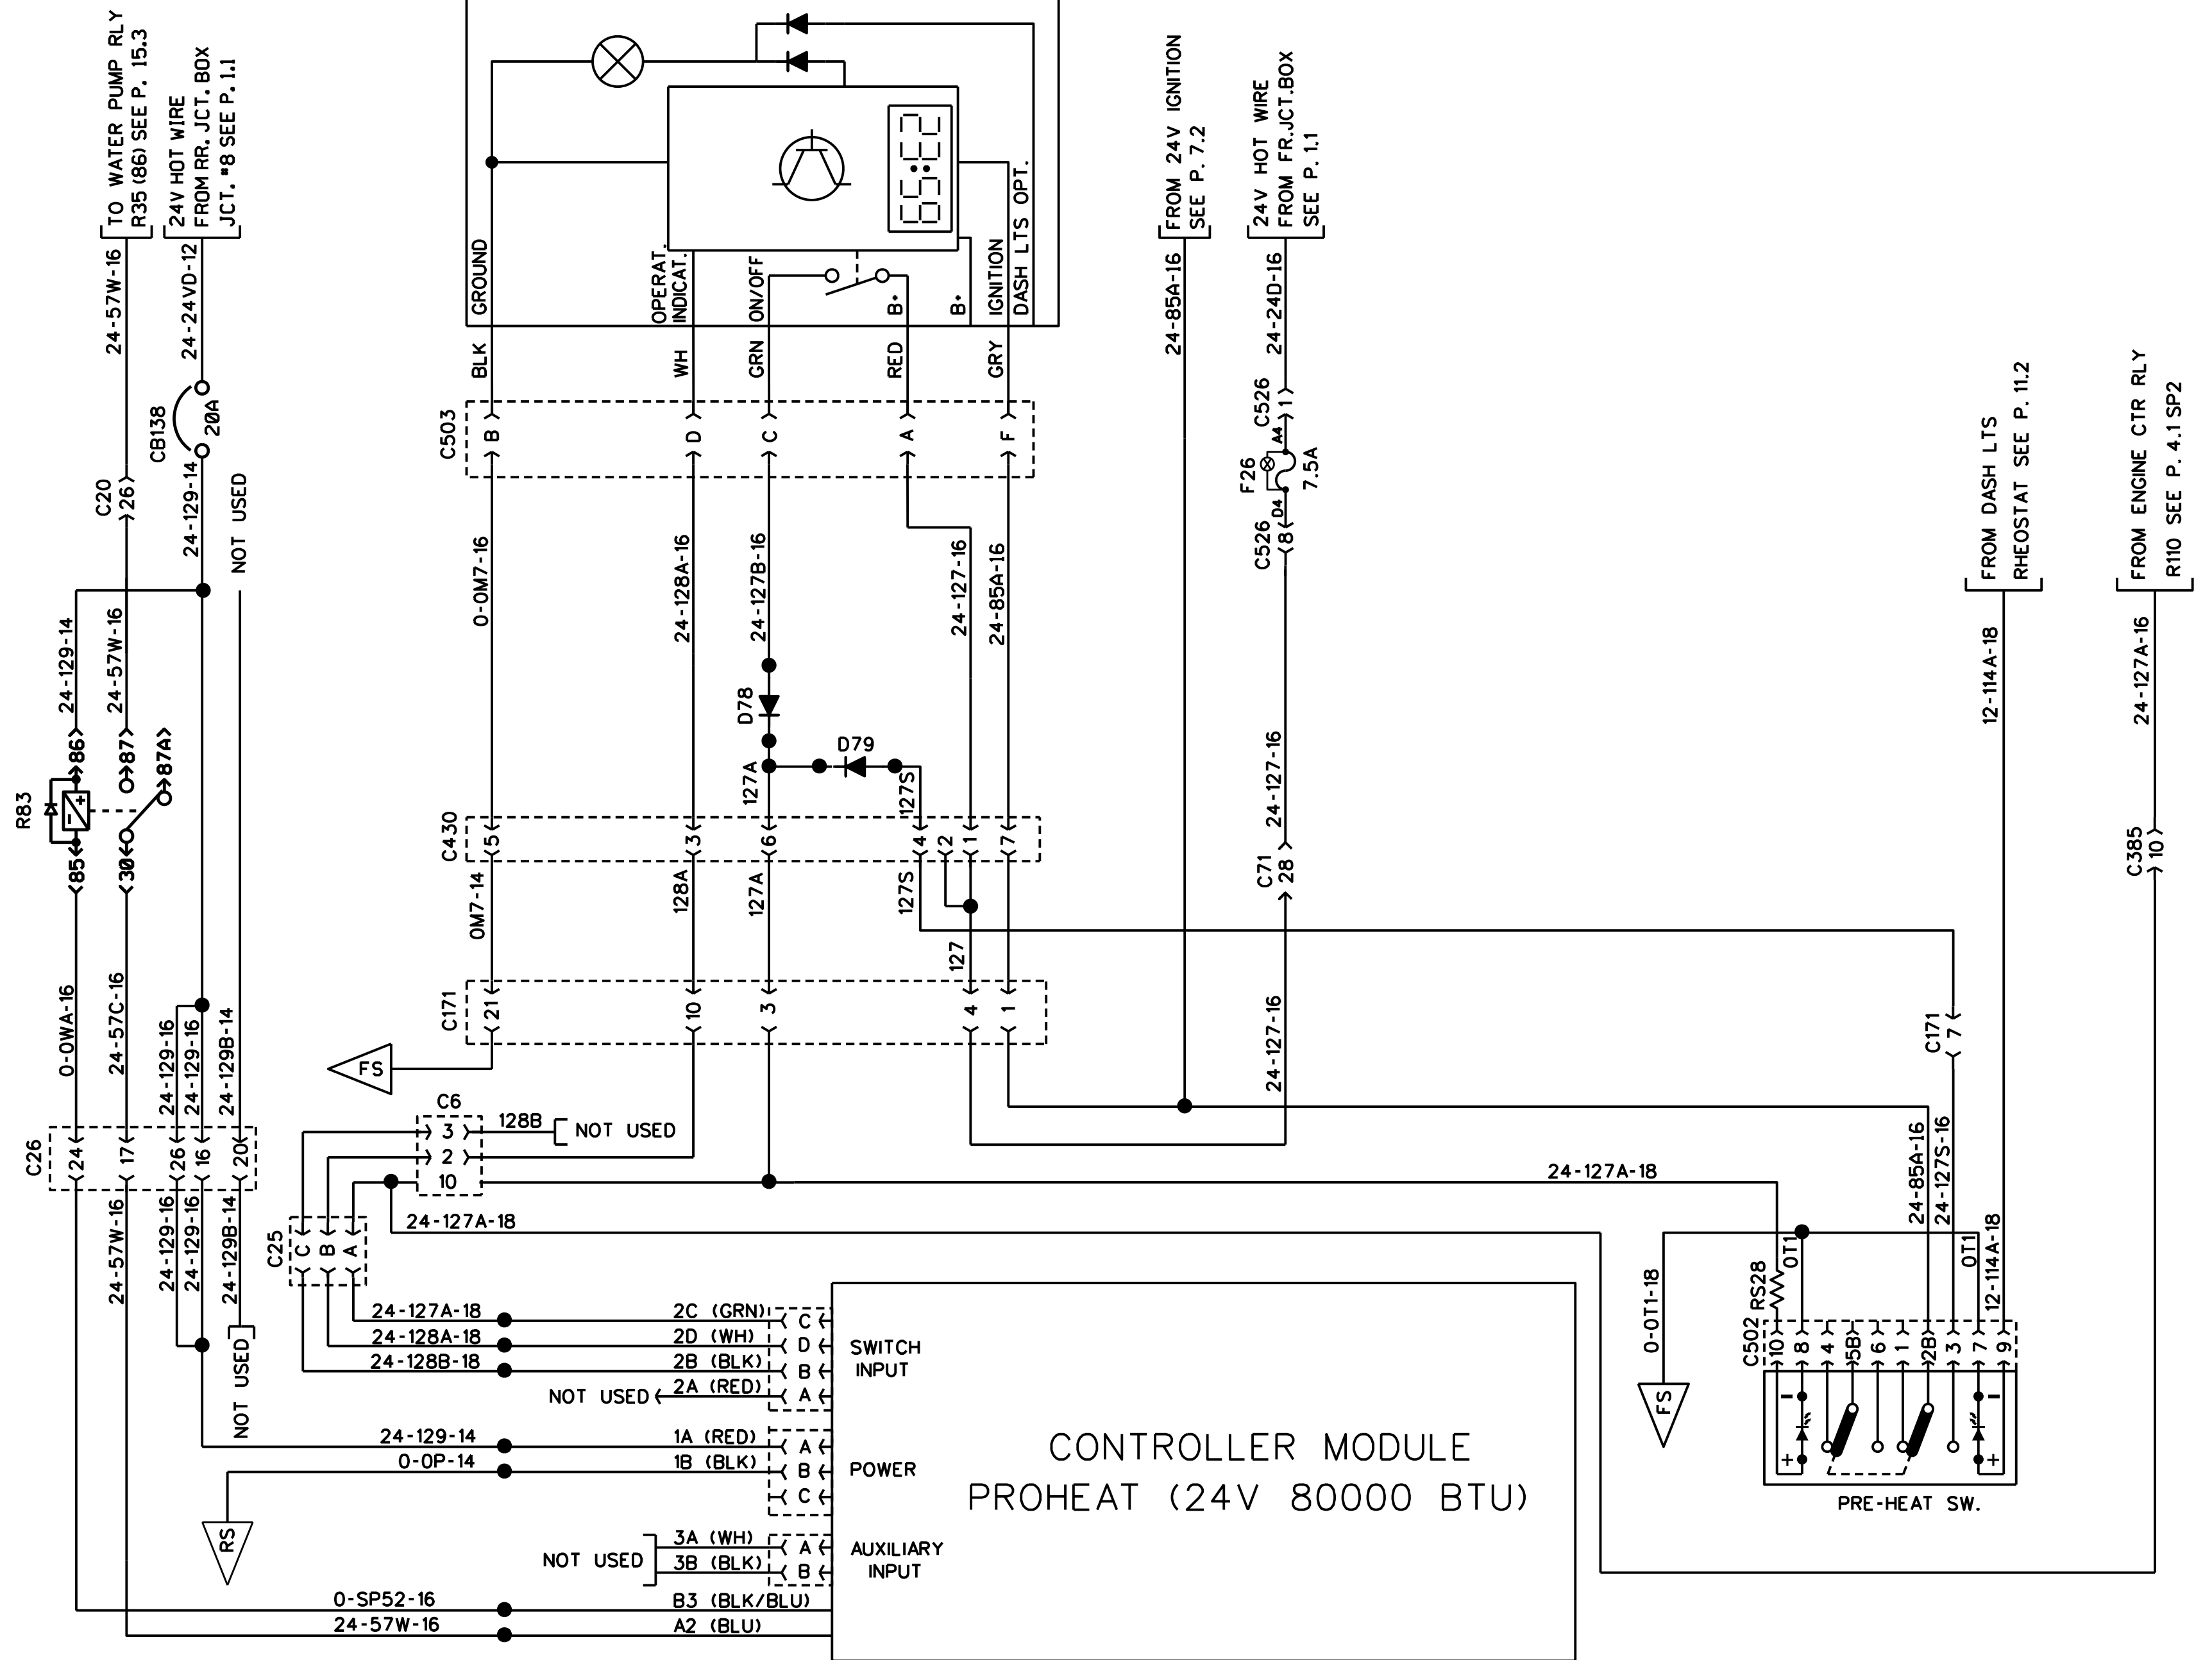

PROHEAT TIMER

PRE-HEAT WATER HEATER PROHEAT AUTOMATIC ON BATTERY CHARGER