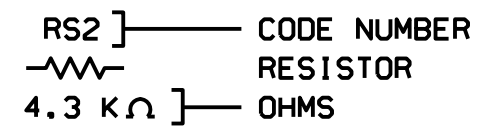

# WIRING DIAGRAM KEYS

- BLK BLACK
- YEL YELLOW
- RED RED
- WH WHITE
- GRY GREY
- ORA ORANGE
- BLU BLUE
- GRN GREEN
- BRN BROWN
- PUR PURPLE
- PK PINK