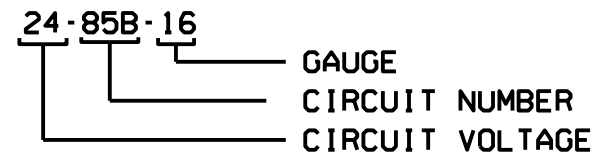

# WIRING DIAGRAM KEYS

- BLK BLACK
- YEL YELLOW
- RED RED
- WH WHITE
- GRY GREY
- ORA ORANGE
- BLU BLUE
- GRN GREEN
- BRN BROWN
- PUR PURPLE
- PK PINK