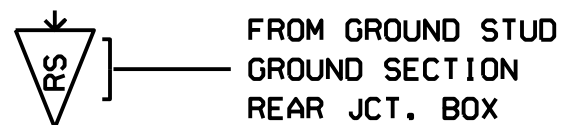

# WIRING DIAGRAM KEYS

- BLK BLACK
- YEL YELLOW
- RED RED
- WH WHITE
- GRY GREY
- ORA ORANGE
- BLU BLUE
- GRN GREEN
- BRN BROWN
- PUR PURPLE
- PK PINK