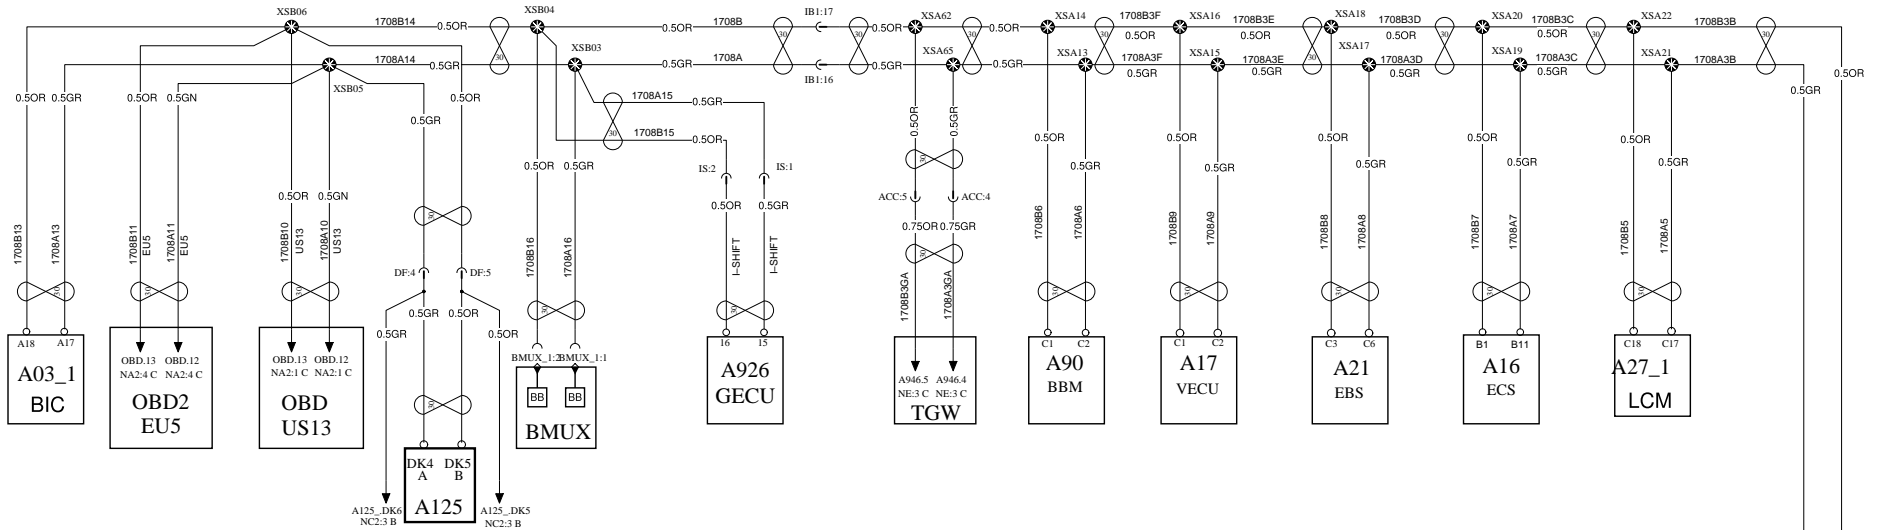

CAN SAE1587

WIRING DIAGRAM XD

EURO 5