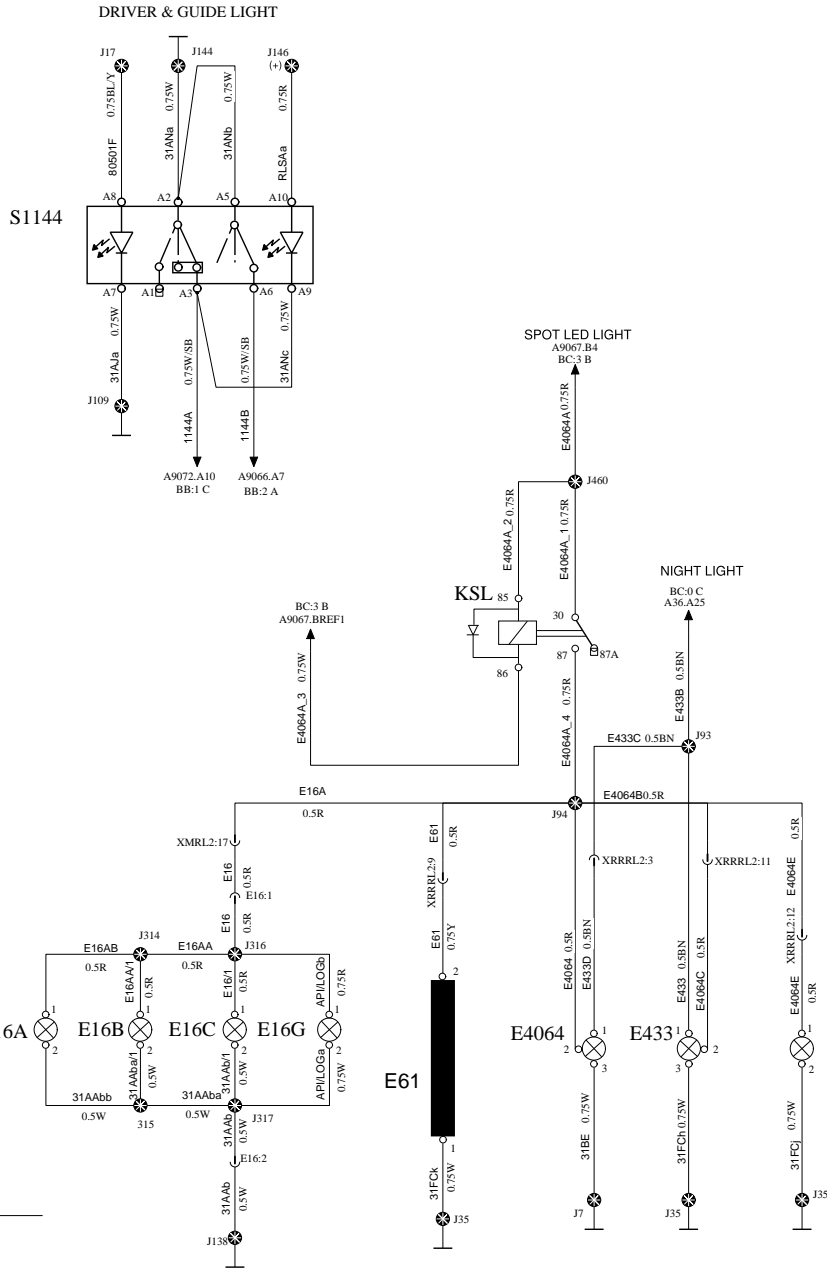

DRIVER LIGHTS

CB

WIRING DIAGRAM

DESTINATION SIGN LIGHT

Volvo Bus Corporation

Document title
WIRING DIAGRAM
Document type
PRODUCT SCHEMATIC

Document No	Issue	Volume	Page
22600119	01	01	17/74