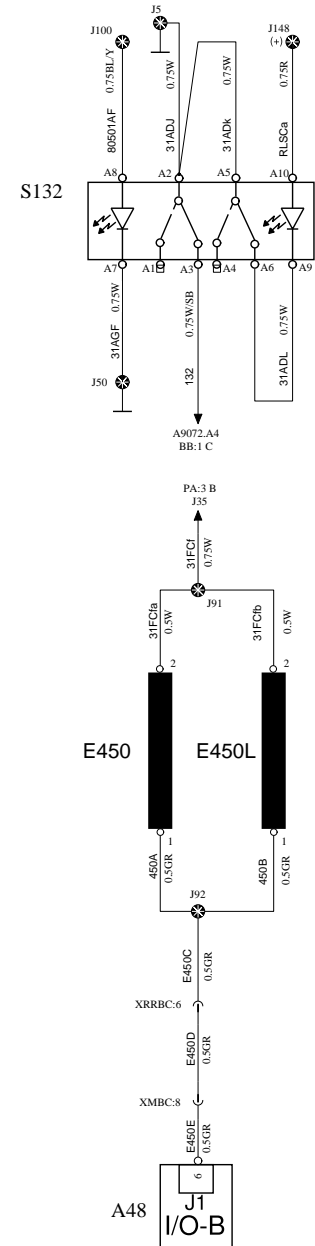

DRIVER LIGHTS

CB

WIRING DIAGRAM

DESTINATION SIGN LIGHT

Volvo Bus Corporation

Document title
WIRING DIAGRAM
Document type
PRODUCT SCHEMATIC

Document No	Issue	Volume	Page
22600119	01	01	17/74