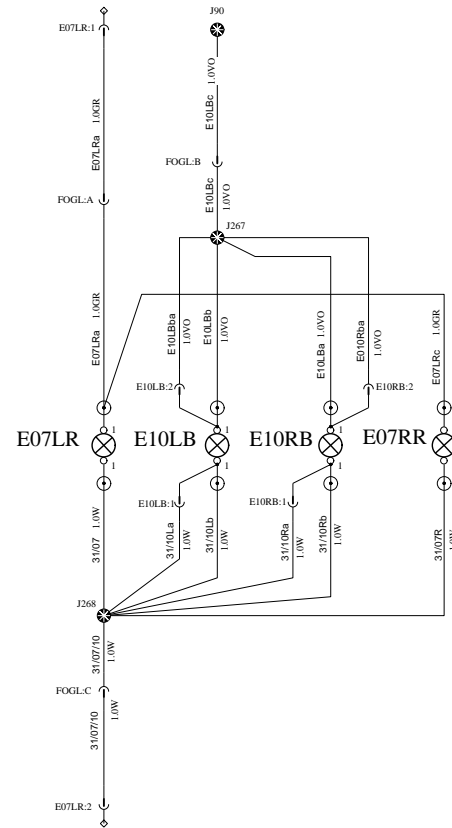

REAR LIGHTS

OA

WIRING DIAGRAM