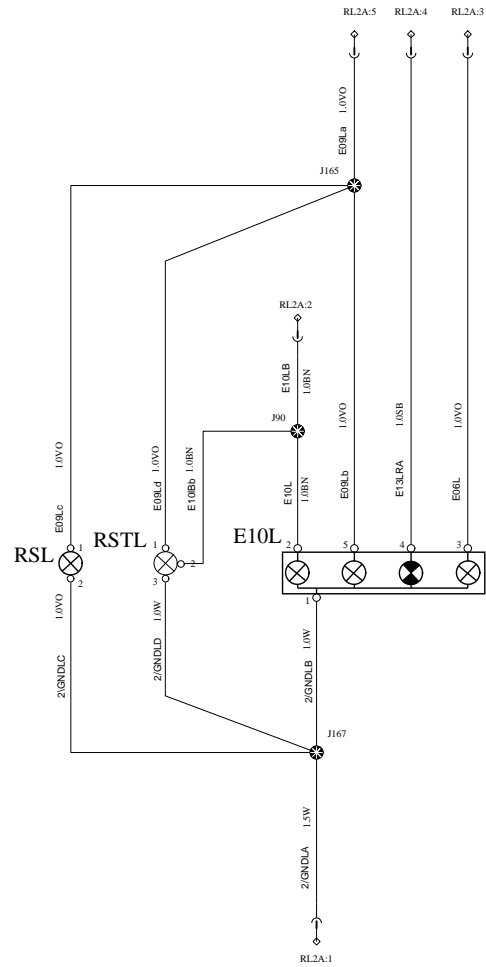

REAR LIGHTS

OA

WIRING DIAGRAM