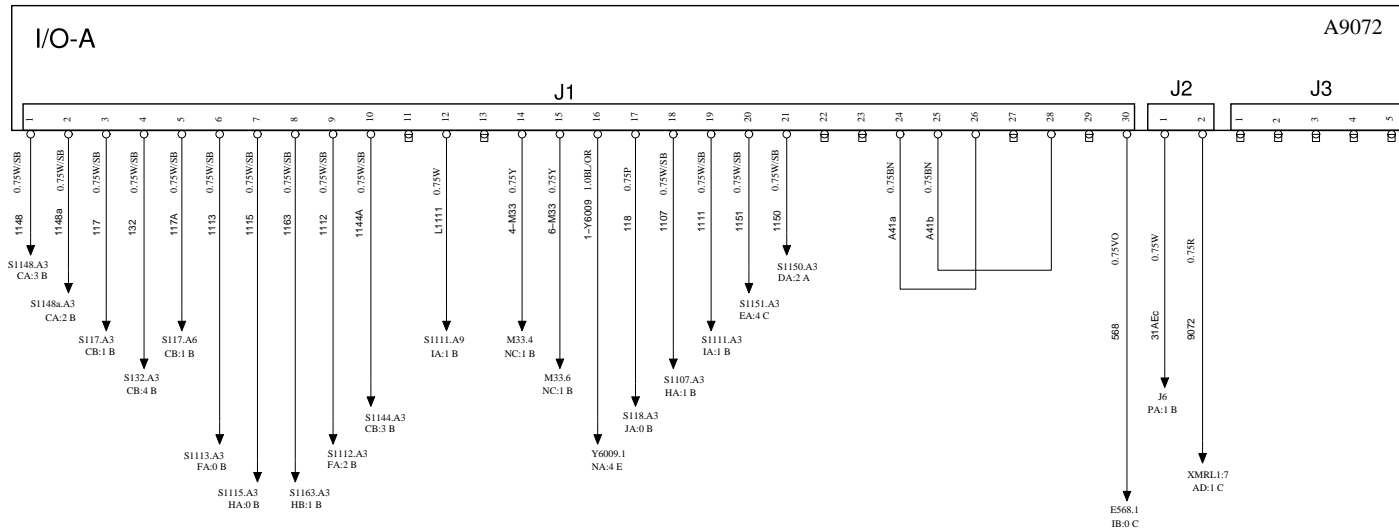

CONTROL MODULES

BB

WIRING DIAGRAM

CONTROL UNIT MASTER ID

CONTROL UNIT I/O-A
CLIMATE CONTROL

CONTROL UNIT I/O-A
DASHBOARD

Volvo Bus Corporation

Document title
WIRING DIAGRAM
Document type
PRODUCT SCHEMATIC