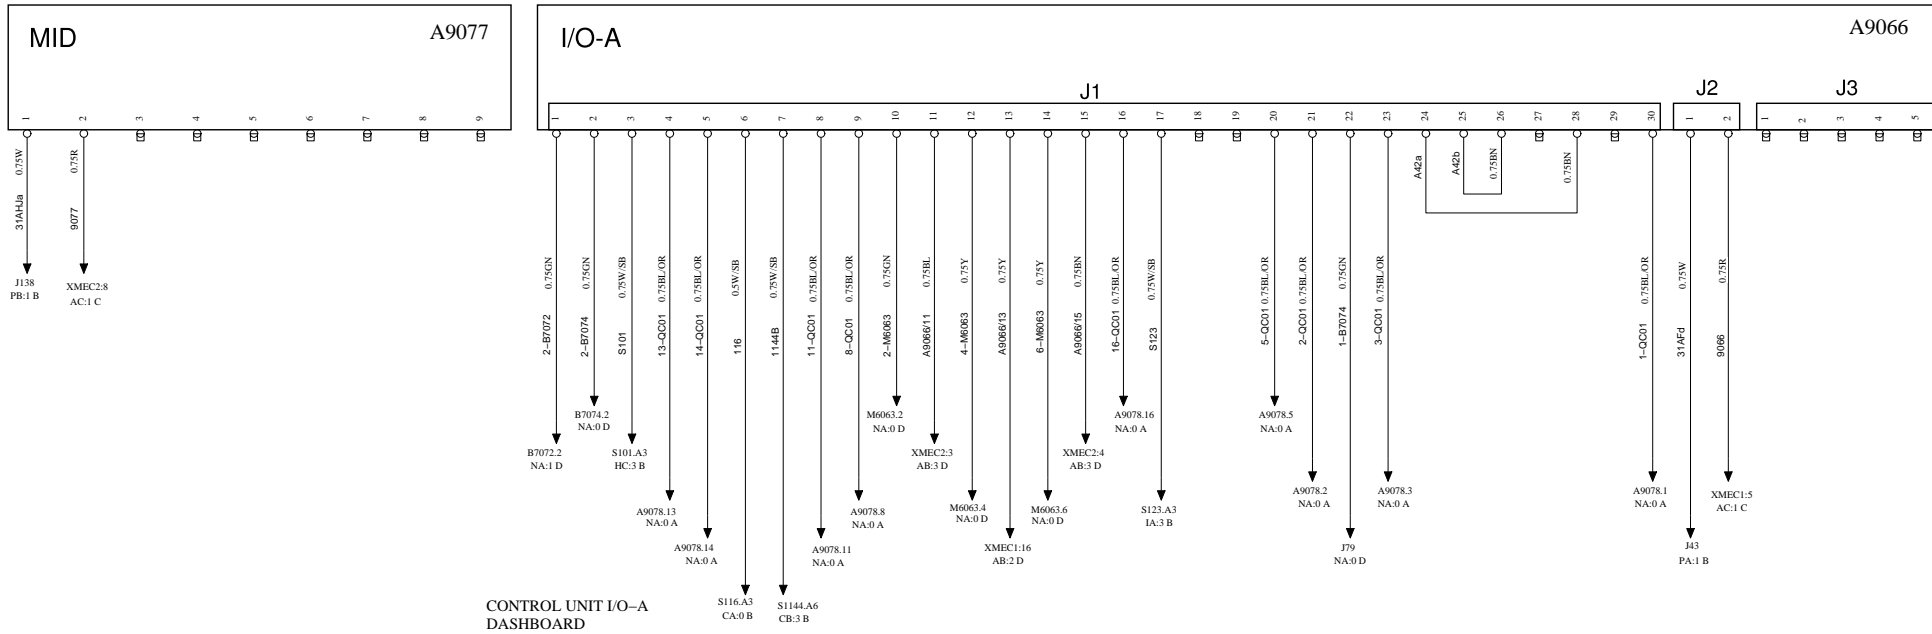

CONTROL MODULES

BB

WIRING DIAGRAM

CONTROL UNIT MASTER ID

CONTROL UNIT I/O-A
CLIMATE CONTROL

CONTROL UNIT I/O-A
DASHBOARD

Volvo Bus Corporation

Document title
WIRING DIAGRAM
Document type
PRODUCT SCHEMATIC