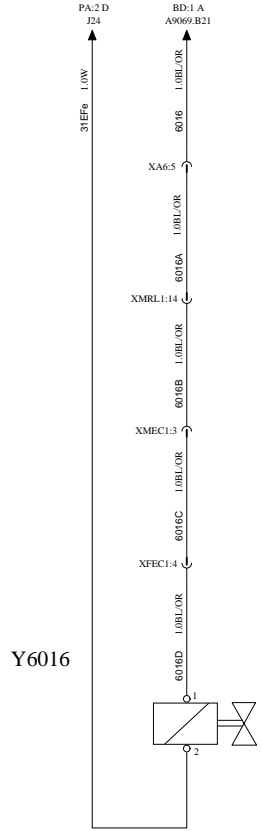

RE-HEATING SYSTEM

NC

WIRING DIAGRAM

ROOF VALVE, REHEATING SYSTEM

MOTOR, DEFROSTER SMOG FLAP

CIRCULATION PUMP, REHEATING SYS

\*This is included in Webasto\*

PASSENGER SENSOR, REHEATING SYS