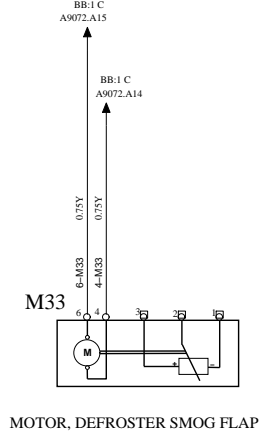

RE-HEATING SYSTEM

NC

WIRING DIAGRAM

ROOF VALVE, REHEATING SYSTEM

MOTOR, DEFROSTER SMOG FLAP

CIRCULATION PUMP, REHEATING SYS

\*This is included in Webasto\*

PASSENGER SENSOR, REHEATING SYS