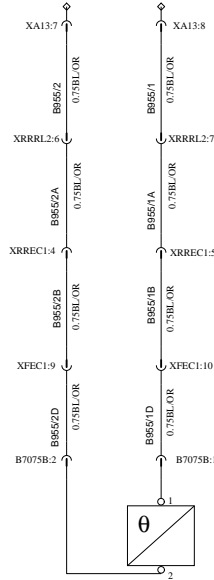

RE-HEATING SYSTEM

NC

WIRING DIAGRAM

ROOF VALVE, REHEATING SYSTEM

MOTOR, DEFROSTER SMOG FLAP

CIRCULATION PUMP, REHEATING SYS

\*This is included in Webasto\*

PASSENGER SENSOR, REHEATING SYS

\*This is for Thermo King variant

FAN, REHEATING SYSTEM