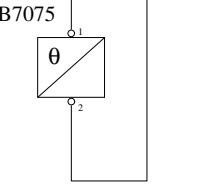

RE-HEATING SYSTEM

NC

WIRING DIAGRAM

ROOF VALVE, REHEATING SYSTEM

MOTOR, DEFROSTER SMOG FLAP

CIRCULATION PUMP, REHEATING SYS

\*This is included in Webasto\*

PASSENGER SENSOR, REHEATING SYS