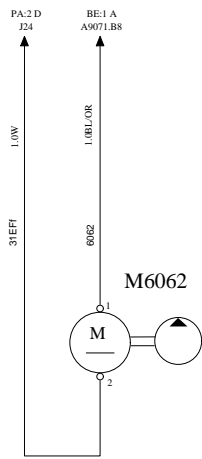

RE-HEATING SYSTEM

NC

WIRING DIAGRAM

ROOF VALVE, REHEATING SYSTEM

MOTOR, DEFROSTER SMOG FLAP

CIRCULATION PUMP, REHEATING SYS

\*This is included in Webasto\*

PASSENGER SENSOR, REHEATING SYS