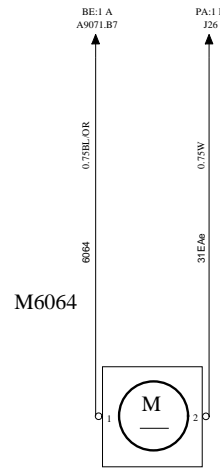

PASSENGER SENSOR, REHEATING SYS

*This is for Thermo King variant

FAN, REHEATING SYSTEM