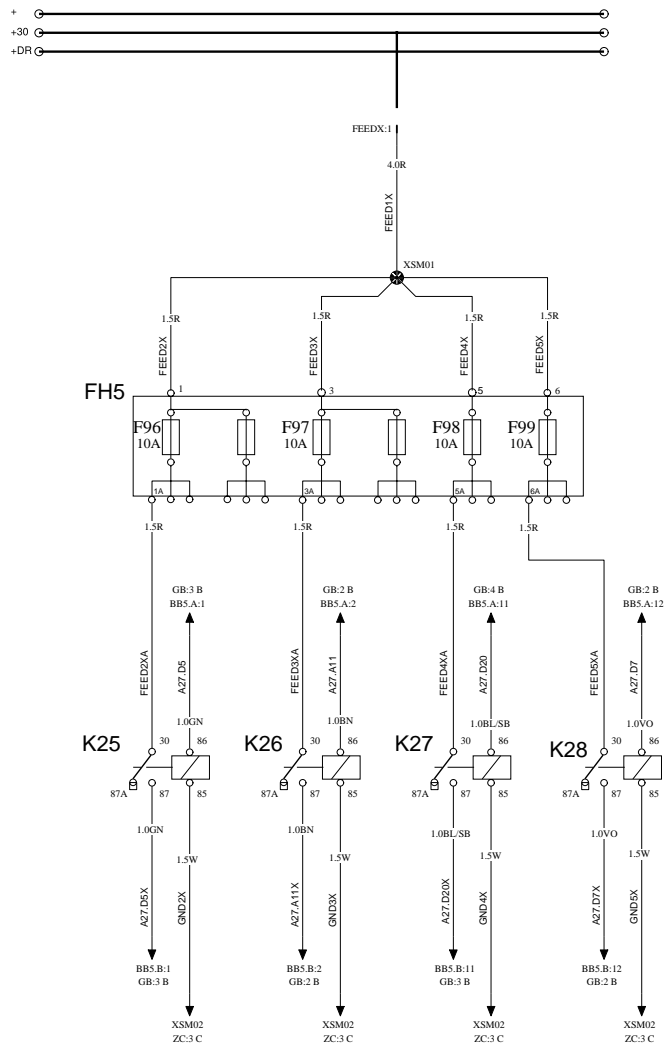

LCM XENON LIGHTS RELAY WIRING DIAGRAM GN

Volvo Bus Corporation

Document title
WIRING DIAGRAM GN

Document type
PRODUCT SCHEMATIC

Document No
TP 16782

Issue	Volume	Page
02	01(02)	21(31)