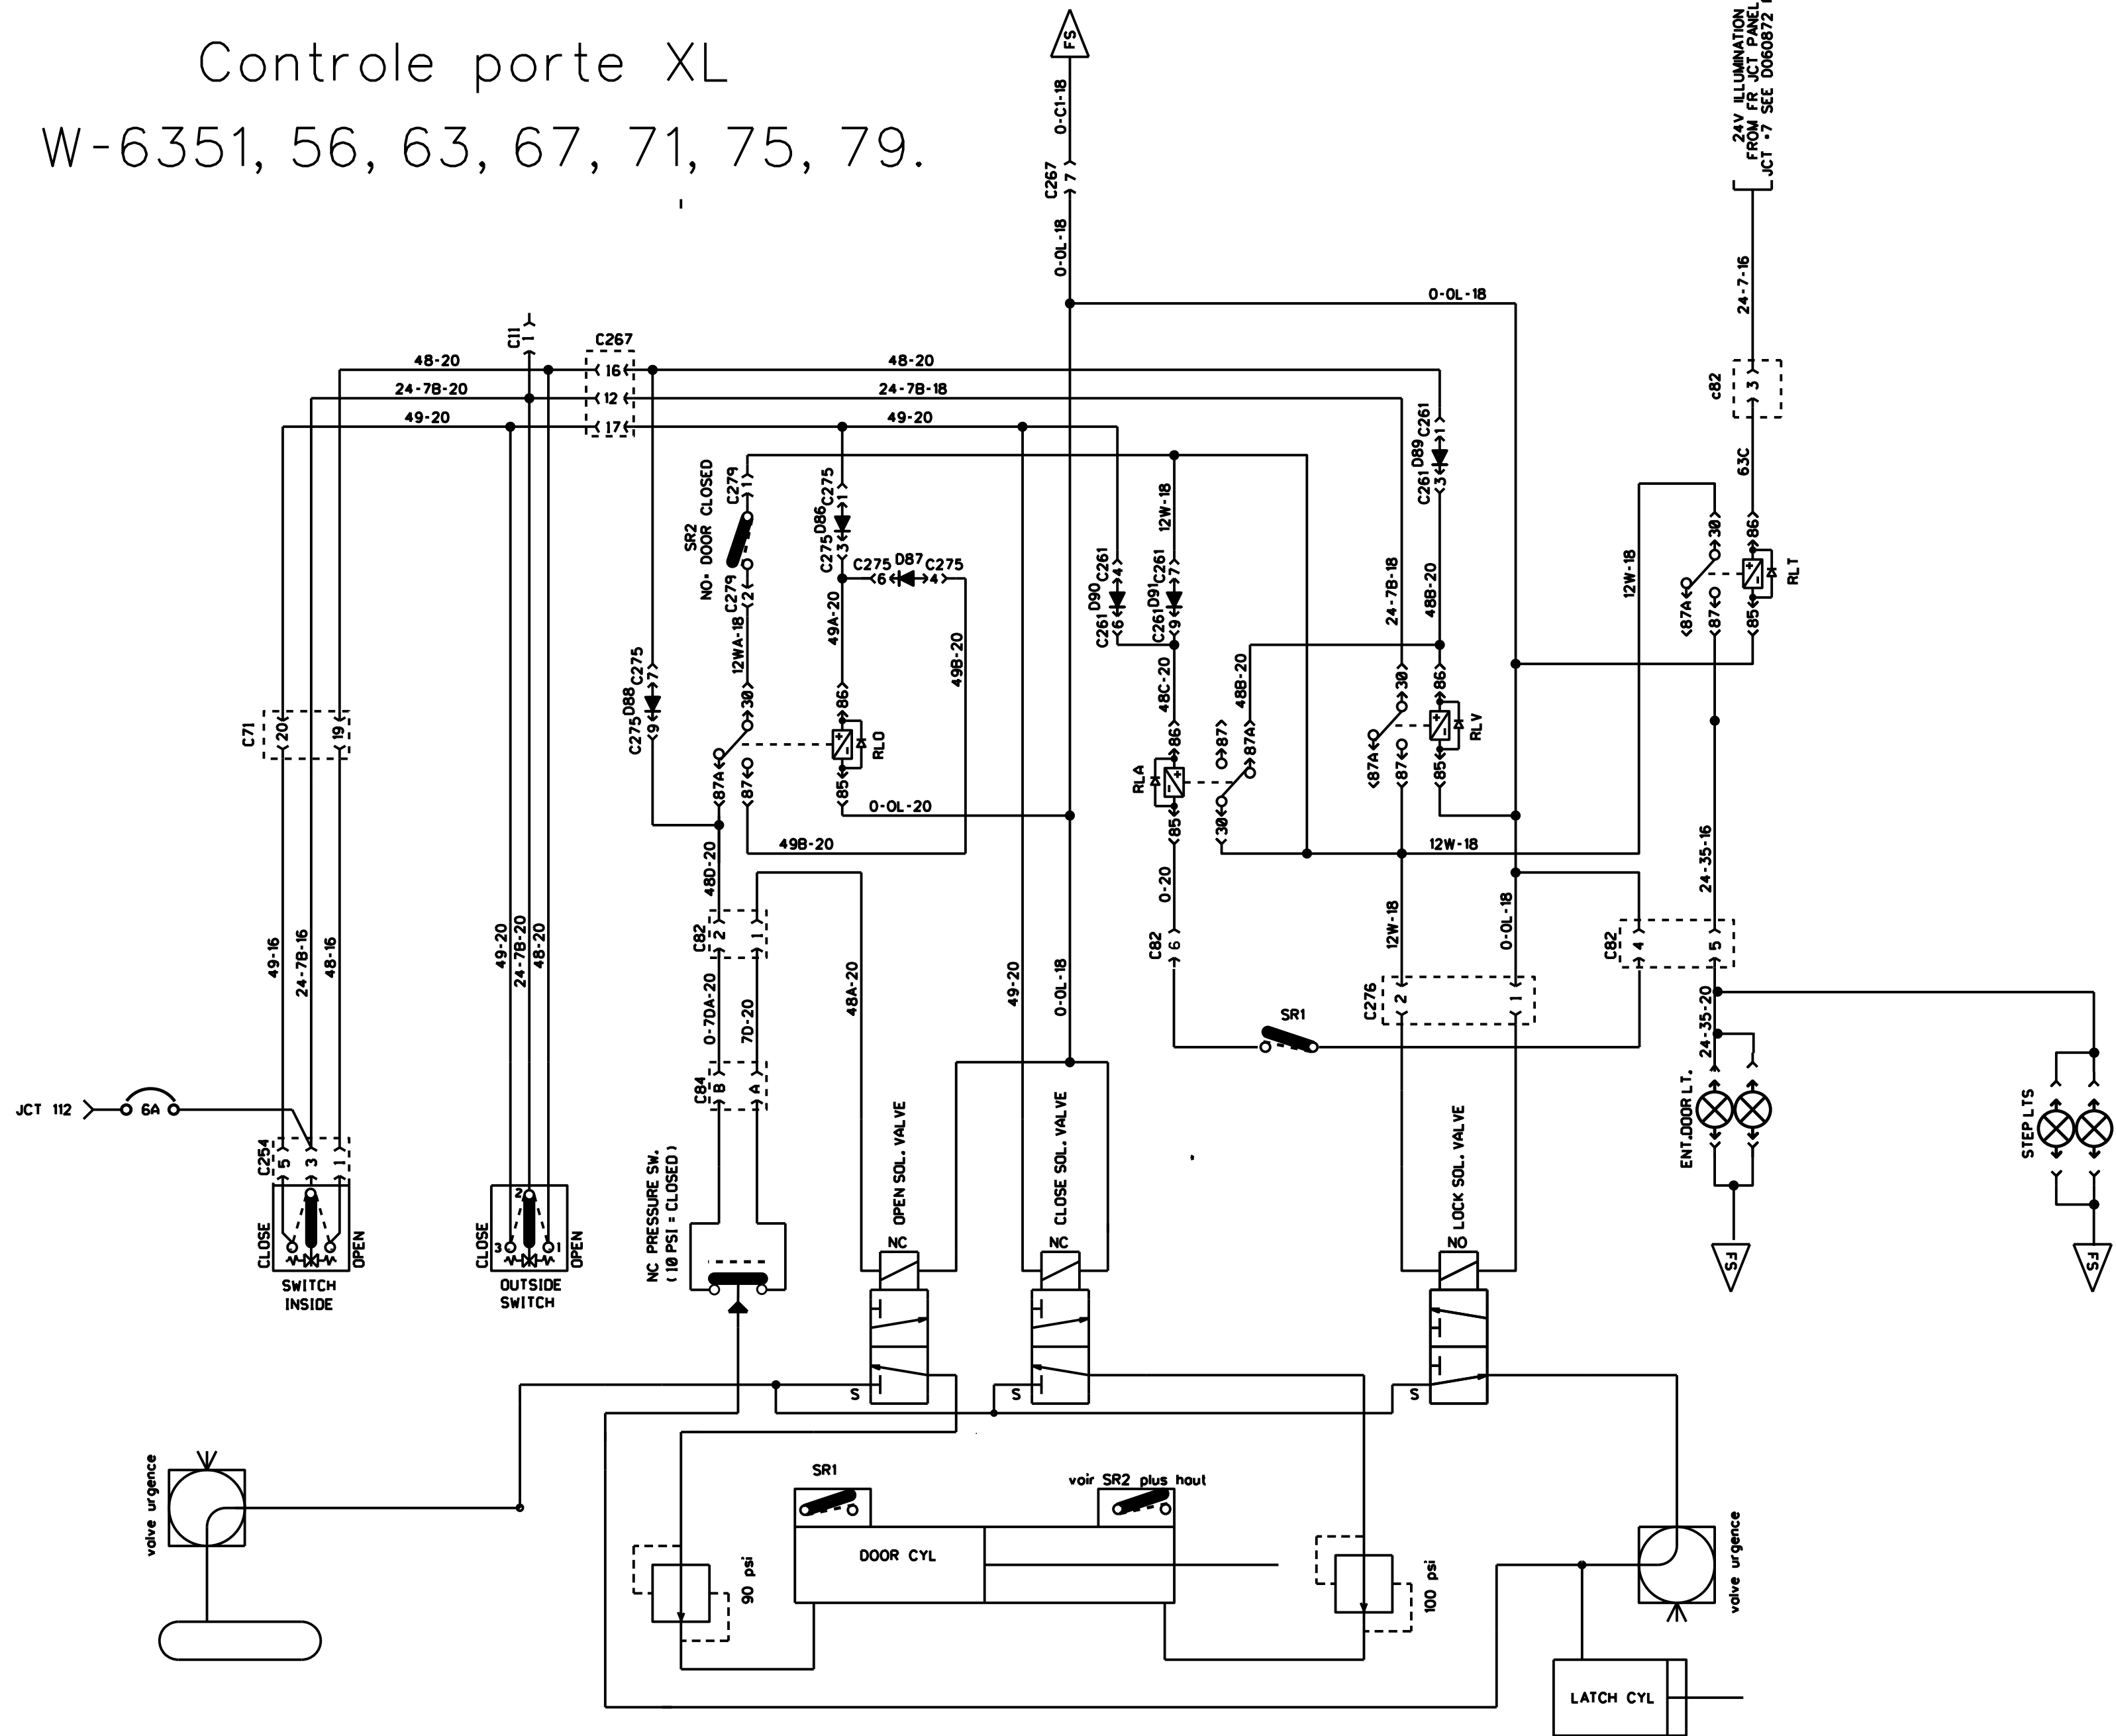

Controle porte XL

W-6351, 56, 63, 67, 71, 75, 79.

24V ILLUMINATION FROM FR. JCT PANEL [JCT 7] SEE D060872 P 6