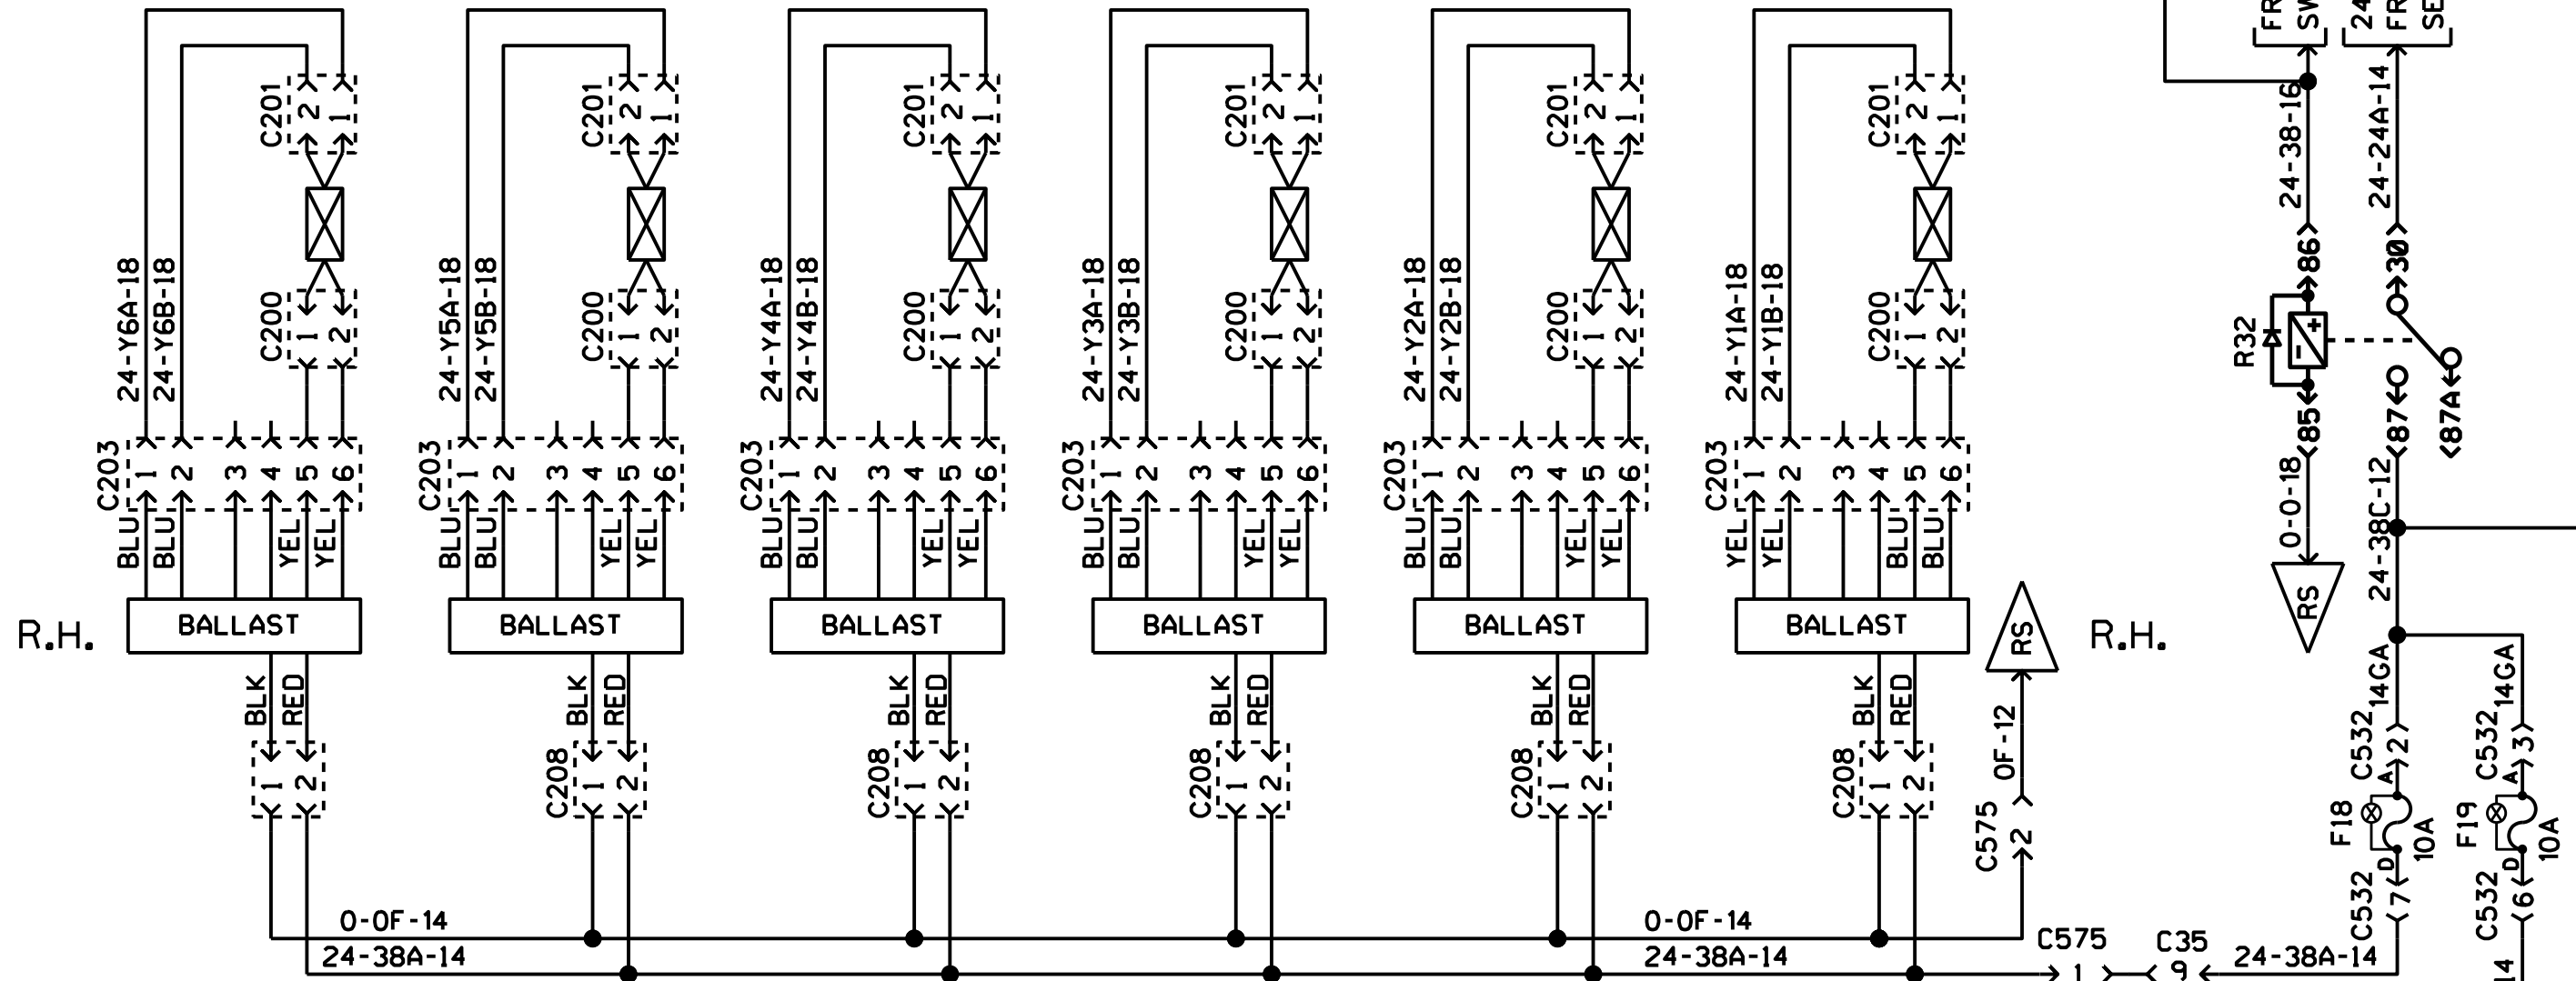

PLUG 110V

C180 D36 C180 83 FROM ACCESSORIES SEE P. 4.1
D37
D38
63C FROM MARKERS LTS SEE P. 9.1

C15
38D-18
38C-12

TO BATTERY SEE PAGE 1.2
24BC

C593
GREY C
OR
RED B
A

FROM GENERAL LTS SWITCH SEE P 11.3
24V POWER FROM RR.JCT.BOX SEE P. 1.1