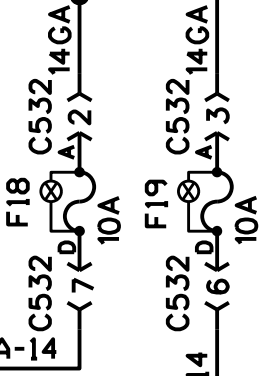

PLUG 110V

C180 D36 C180 83 FROM ACCESSORIES SEE P. 4.1
D37
D38
63C FROM MARKERS LTS SEE P. 9.1

C15
38D-18
38C-12

TO BATTERY SEE PAGE 1.2
24BC

C593
GREY C
OR
RED B
A

FROM GENERAL LTS SWITCH SEE P 11.3
24V POWER FROM RR.JCT.BOX SEE P. 1.1