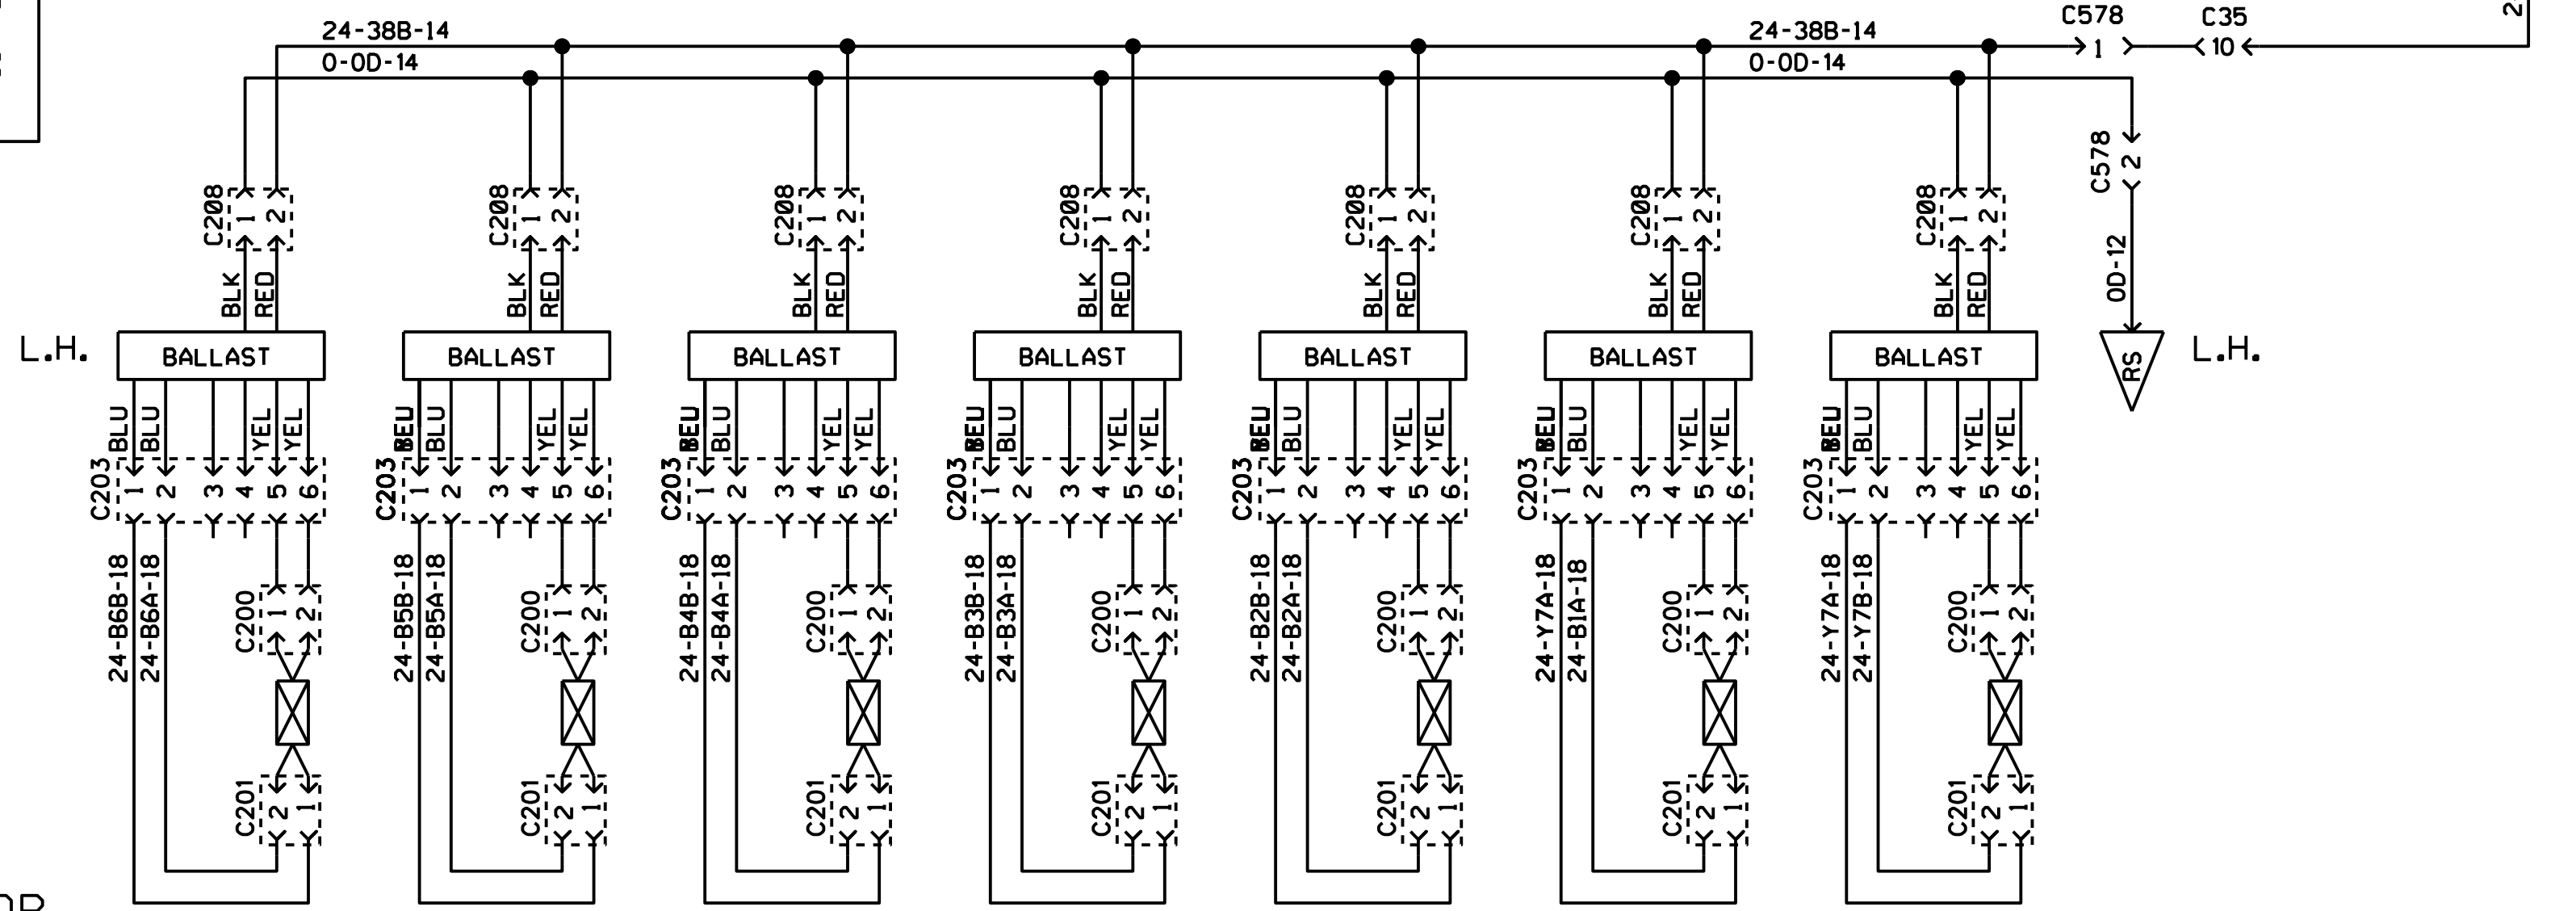

PLUG 110V

C180 D36 C180 83 FROM ACCESSORIES SEE P. 4.1
D37
D38
63C FROM MARKERS LTS SEE P. 9.1

C15
38D-18
38C-12

TO BATTERY SEE PAGE 1.2
24BC

C593
GREY C
OR
RED B
A

FROM GENERAL LTS SWITCH SEE P 11.3
24V POWER FROM RR.JCT.BOX SEE P. 1.1