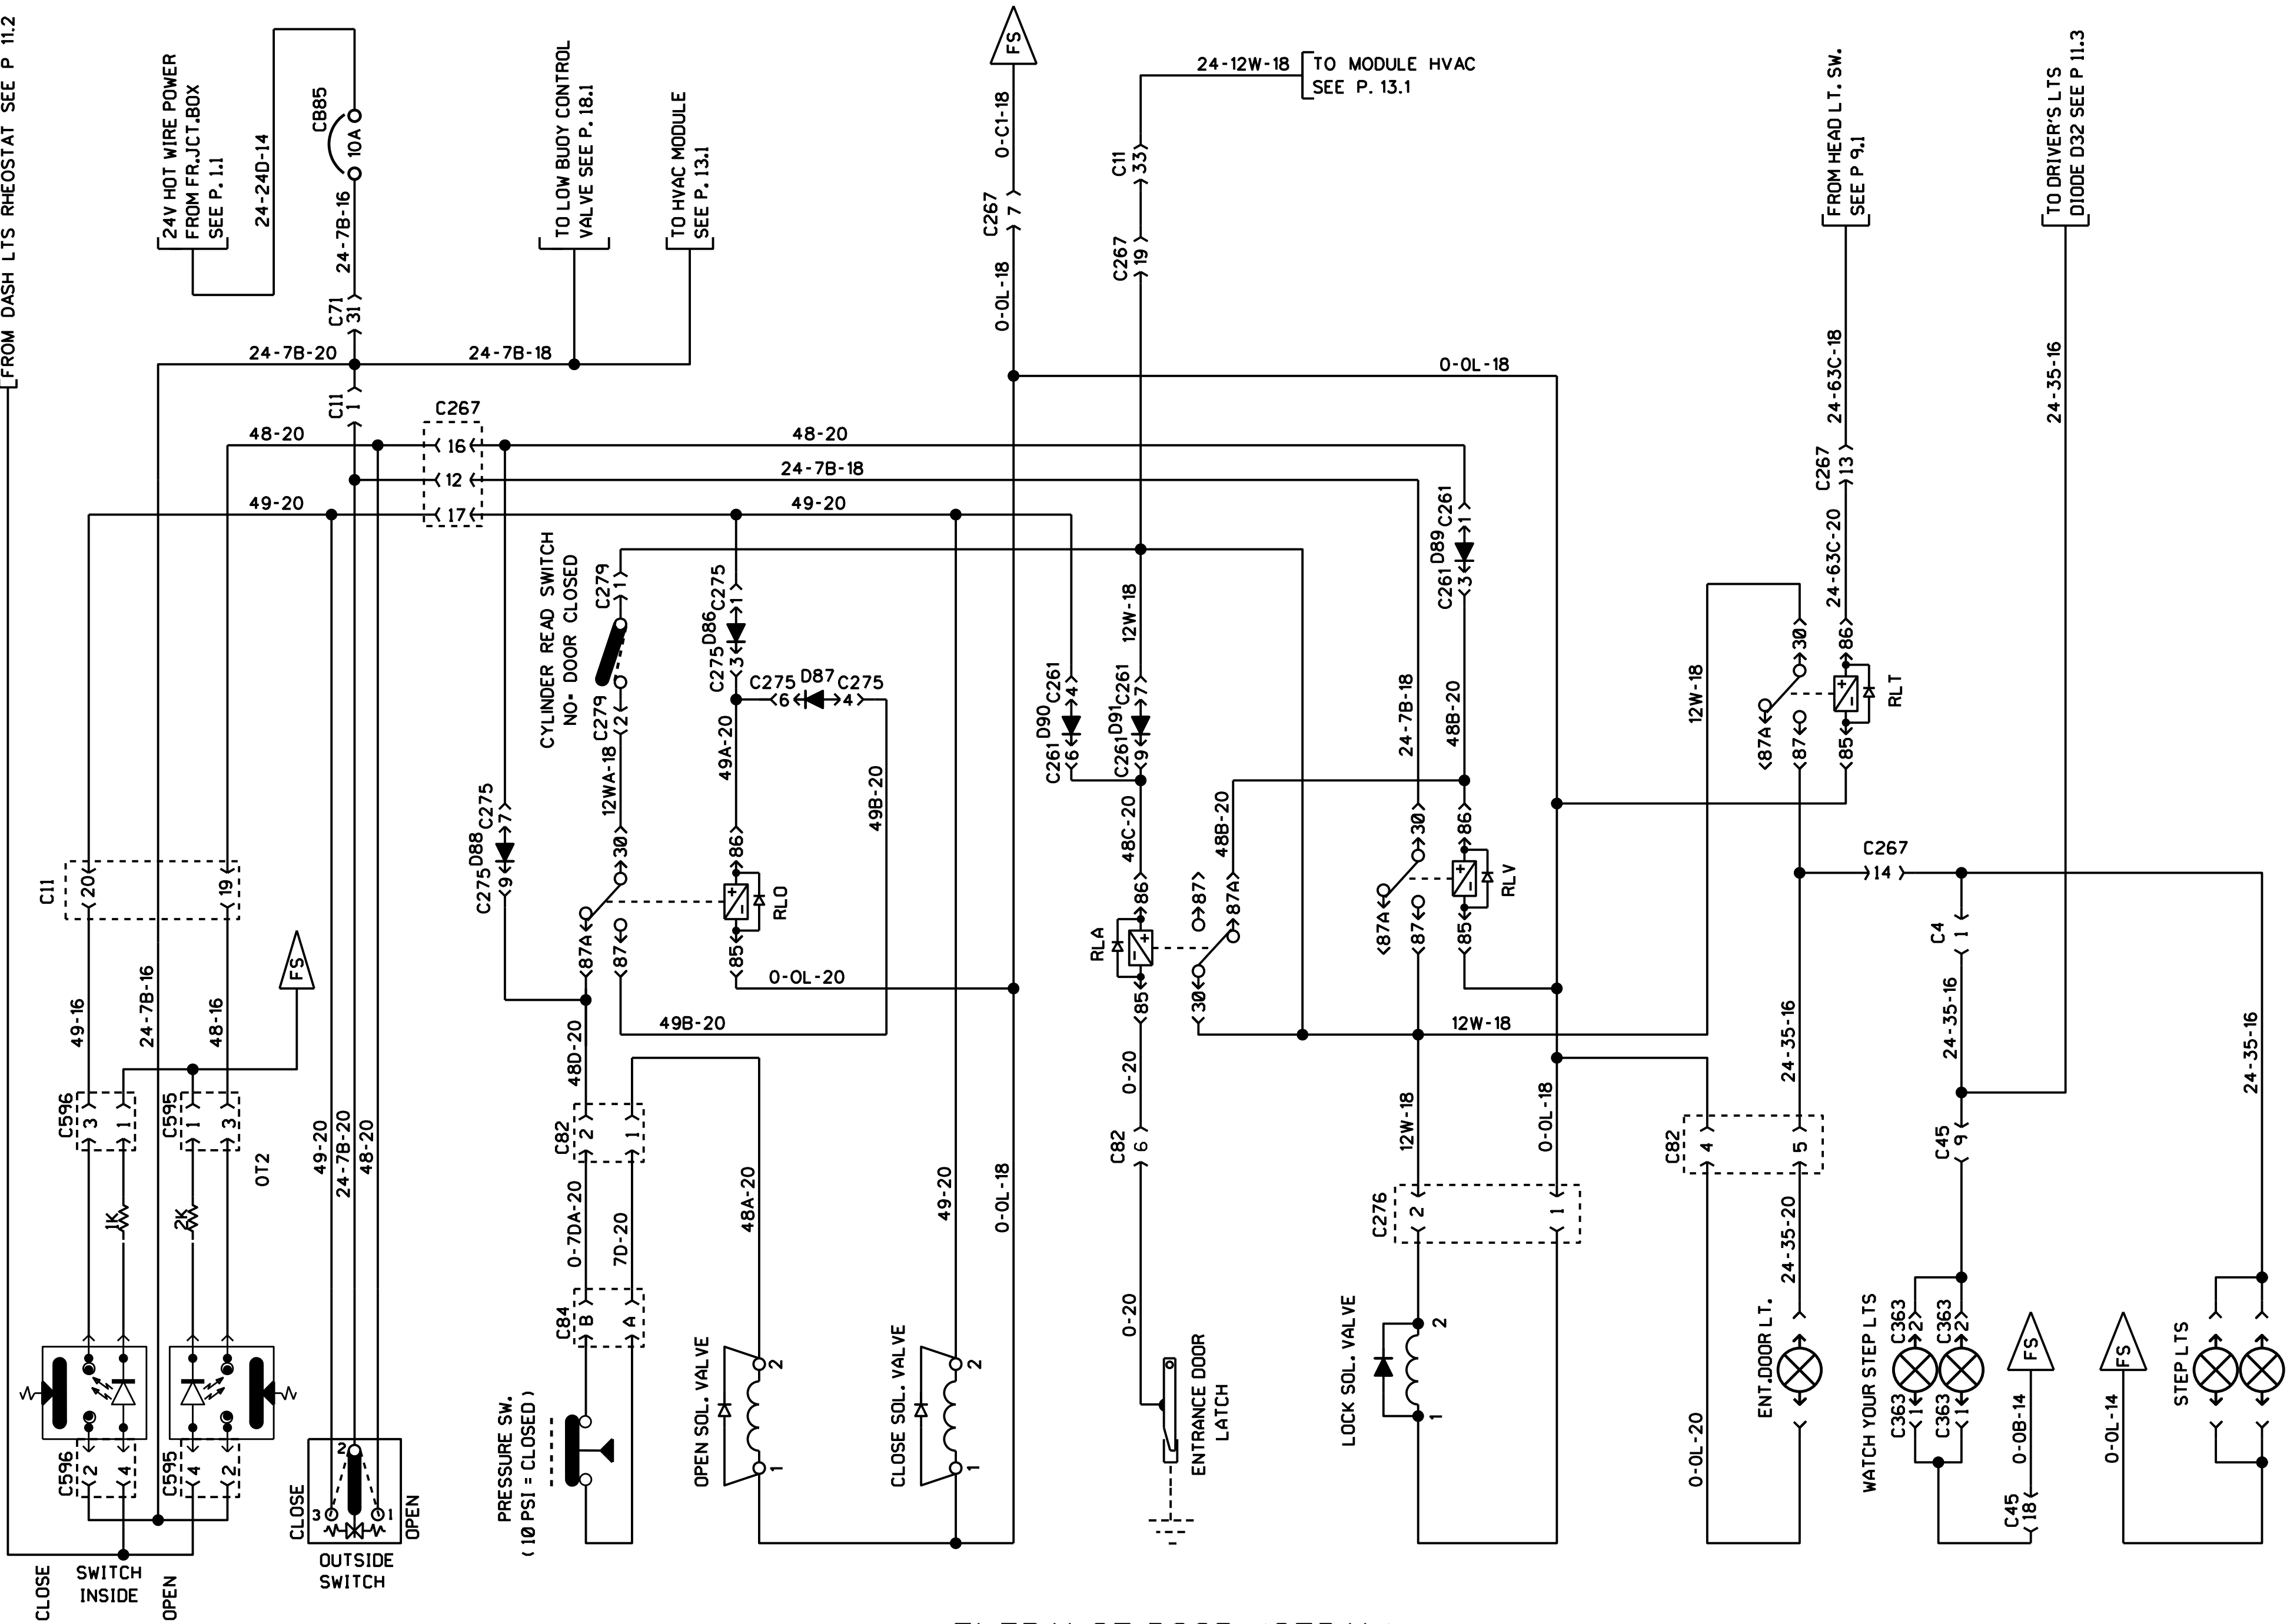

[FROM DASH LTS RHEOSTAT SEE P 11.2

ENTRANCE DOOR (SEDAN)