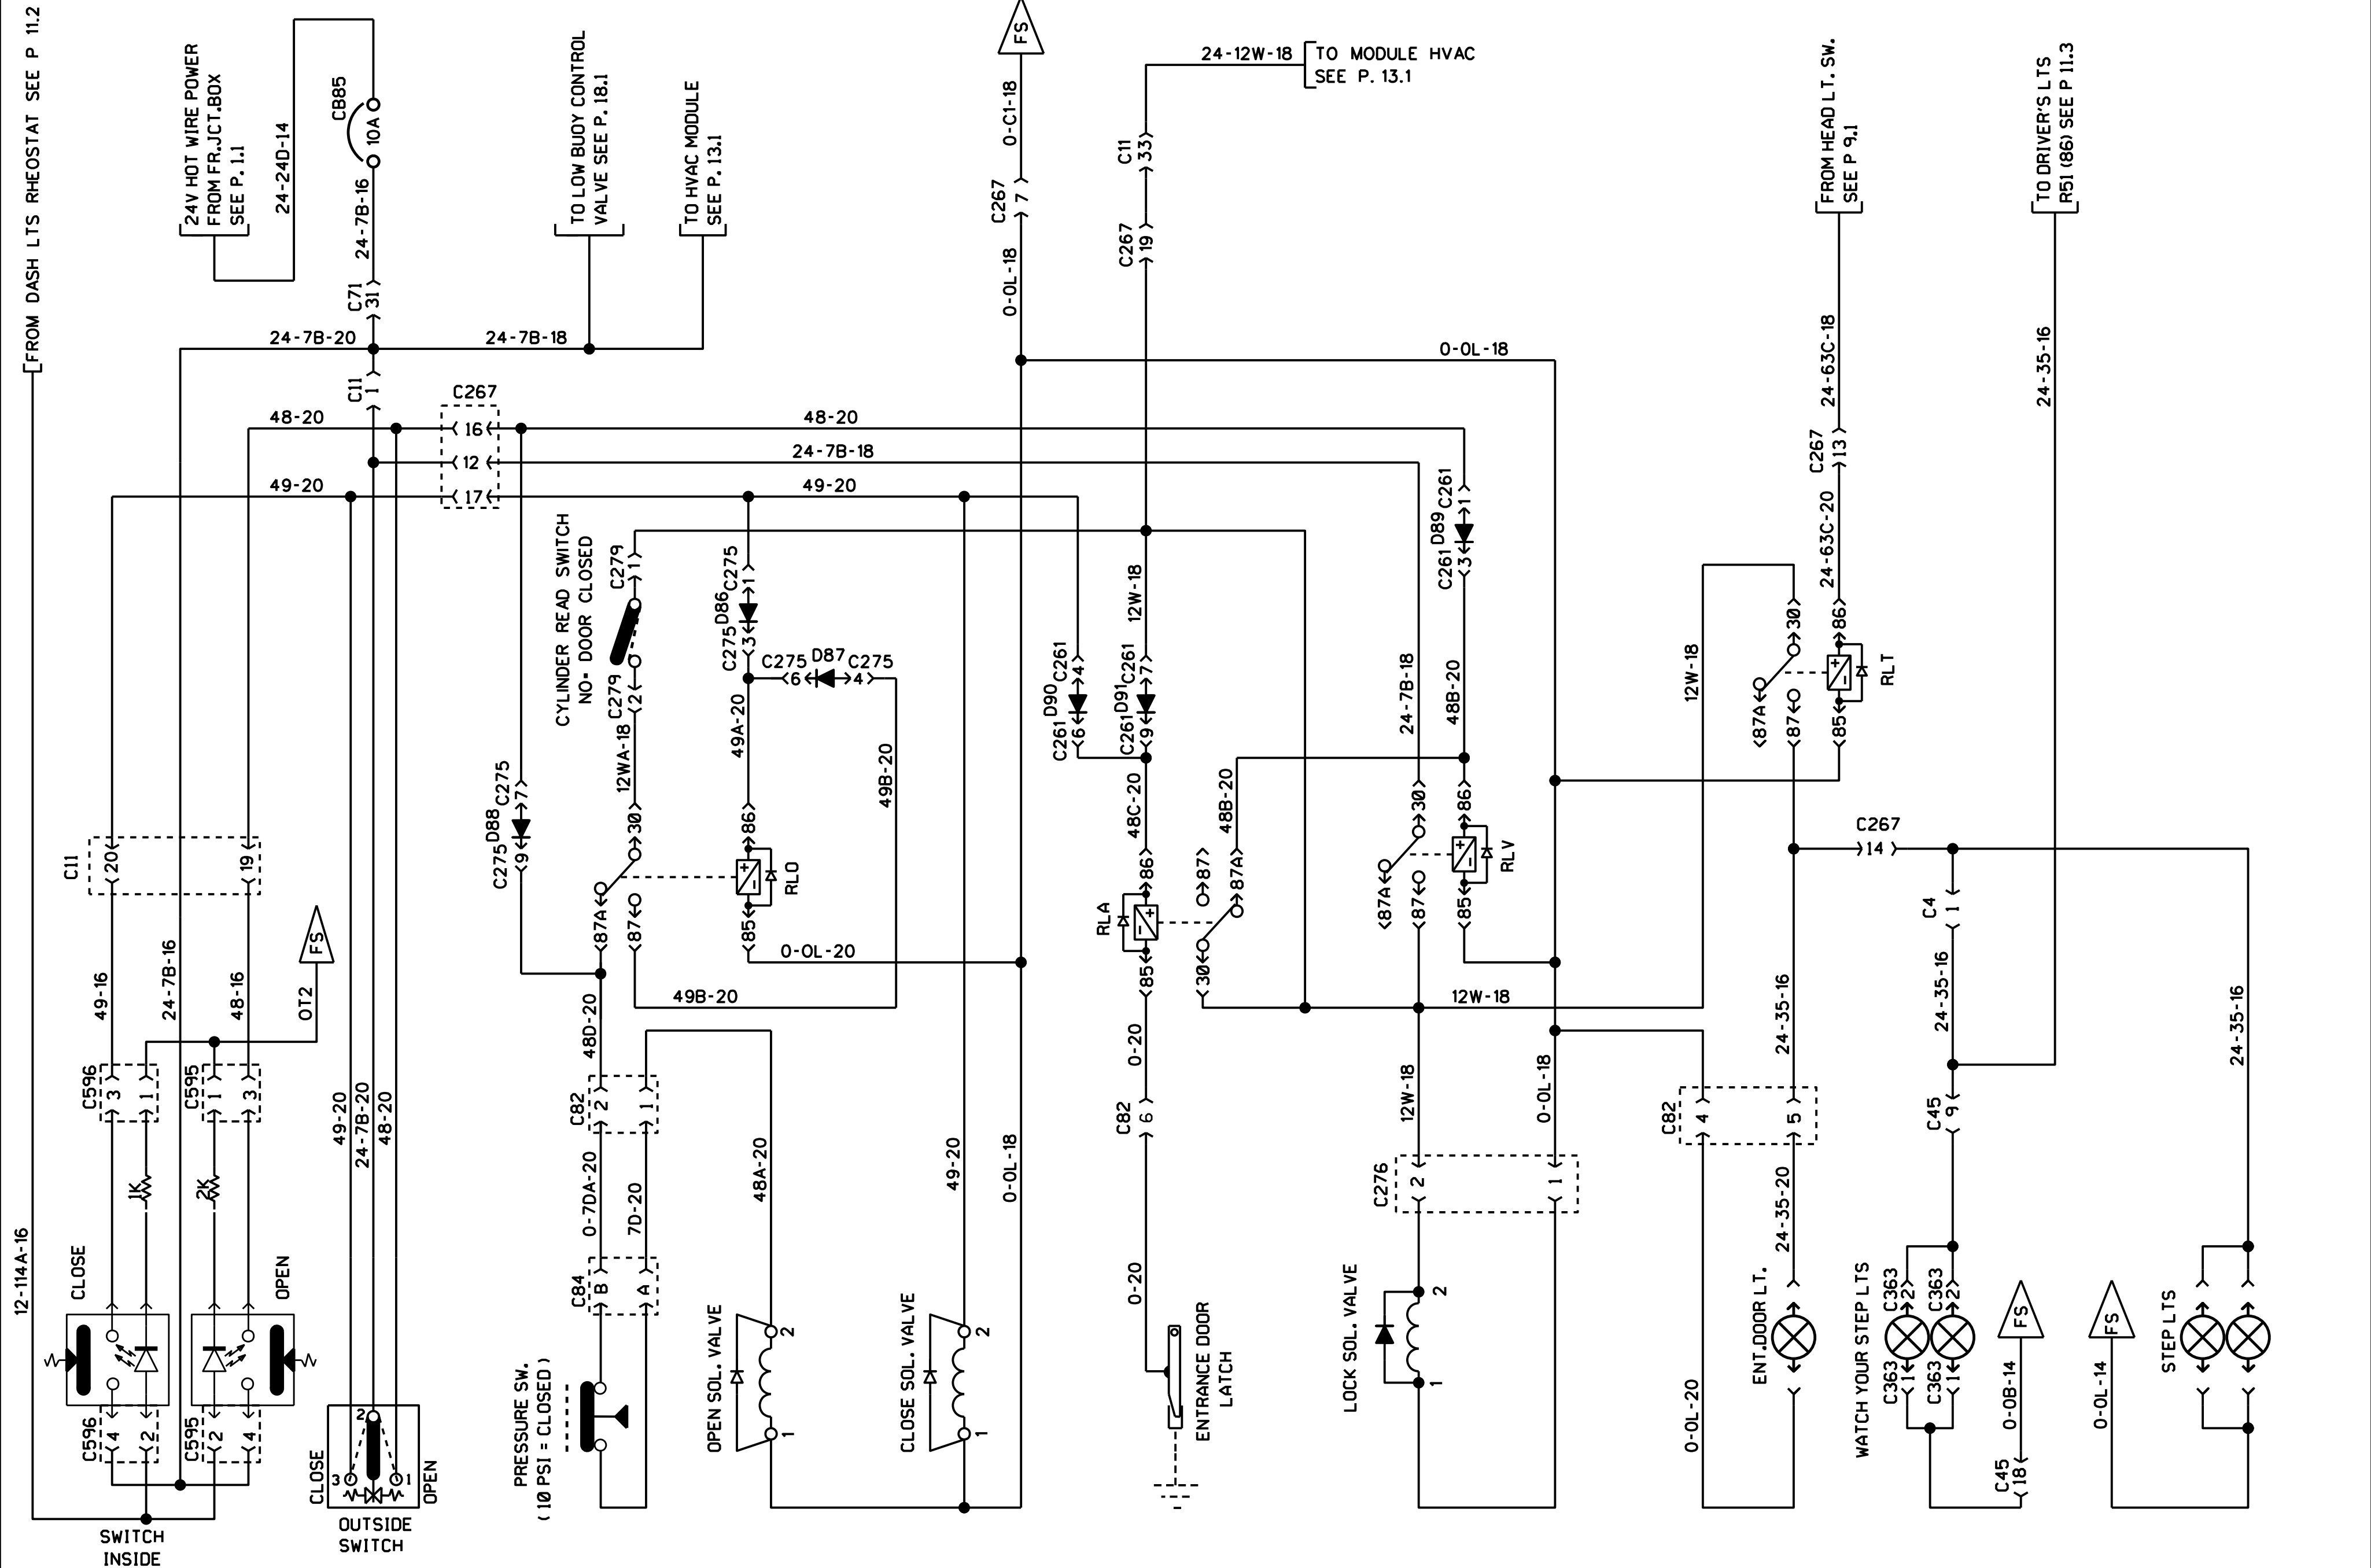

[FROM DASH LTS RHEOSTAT SEE P 11.2

ENTRANCE DOOR (SEDAN)