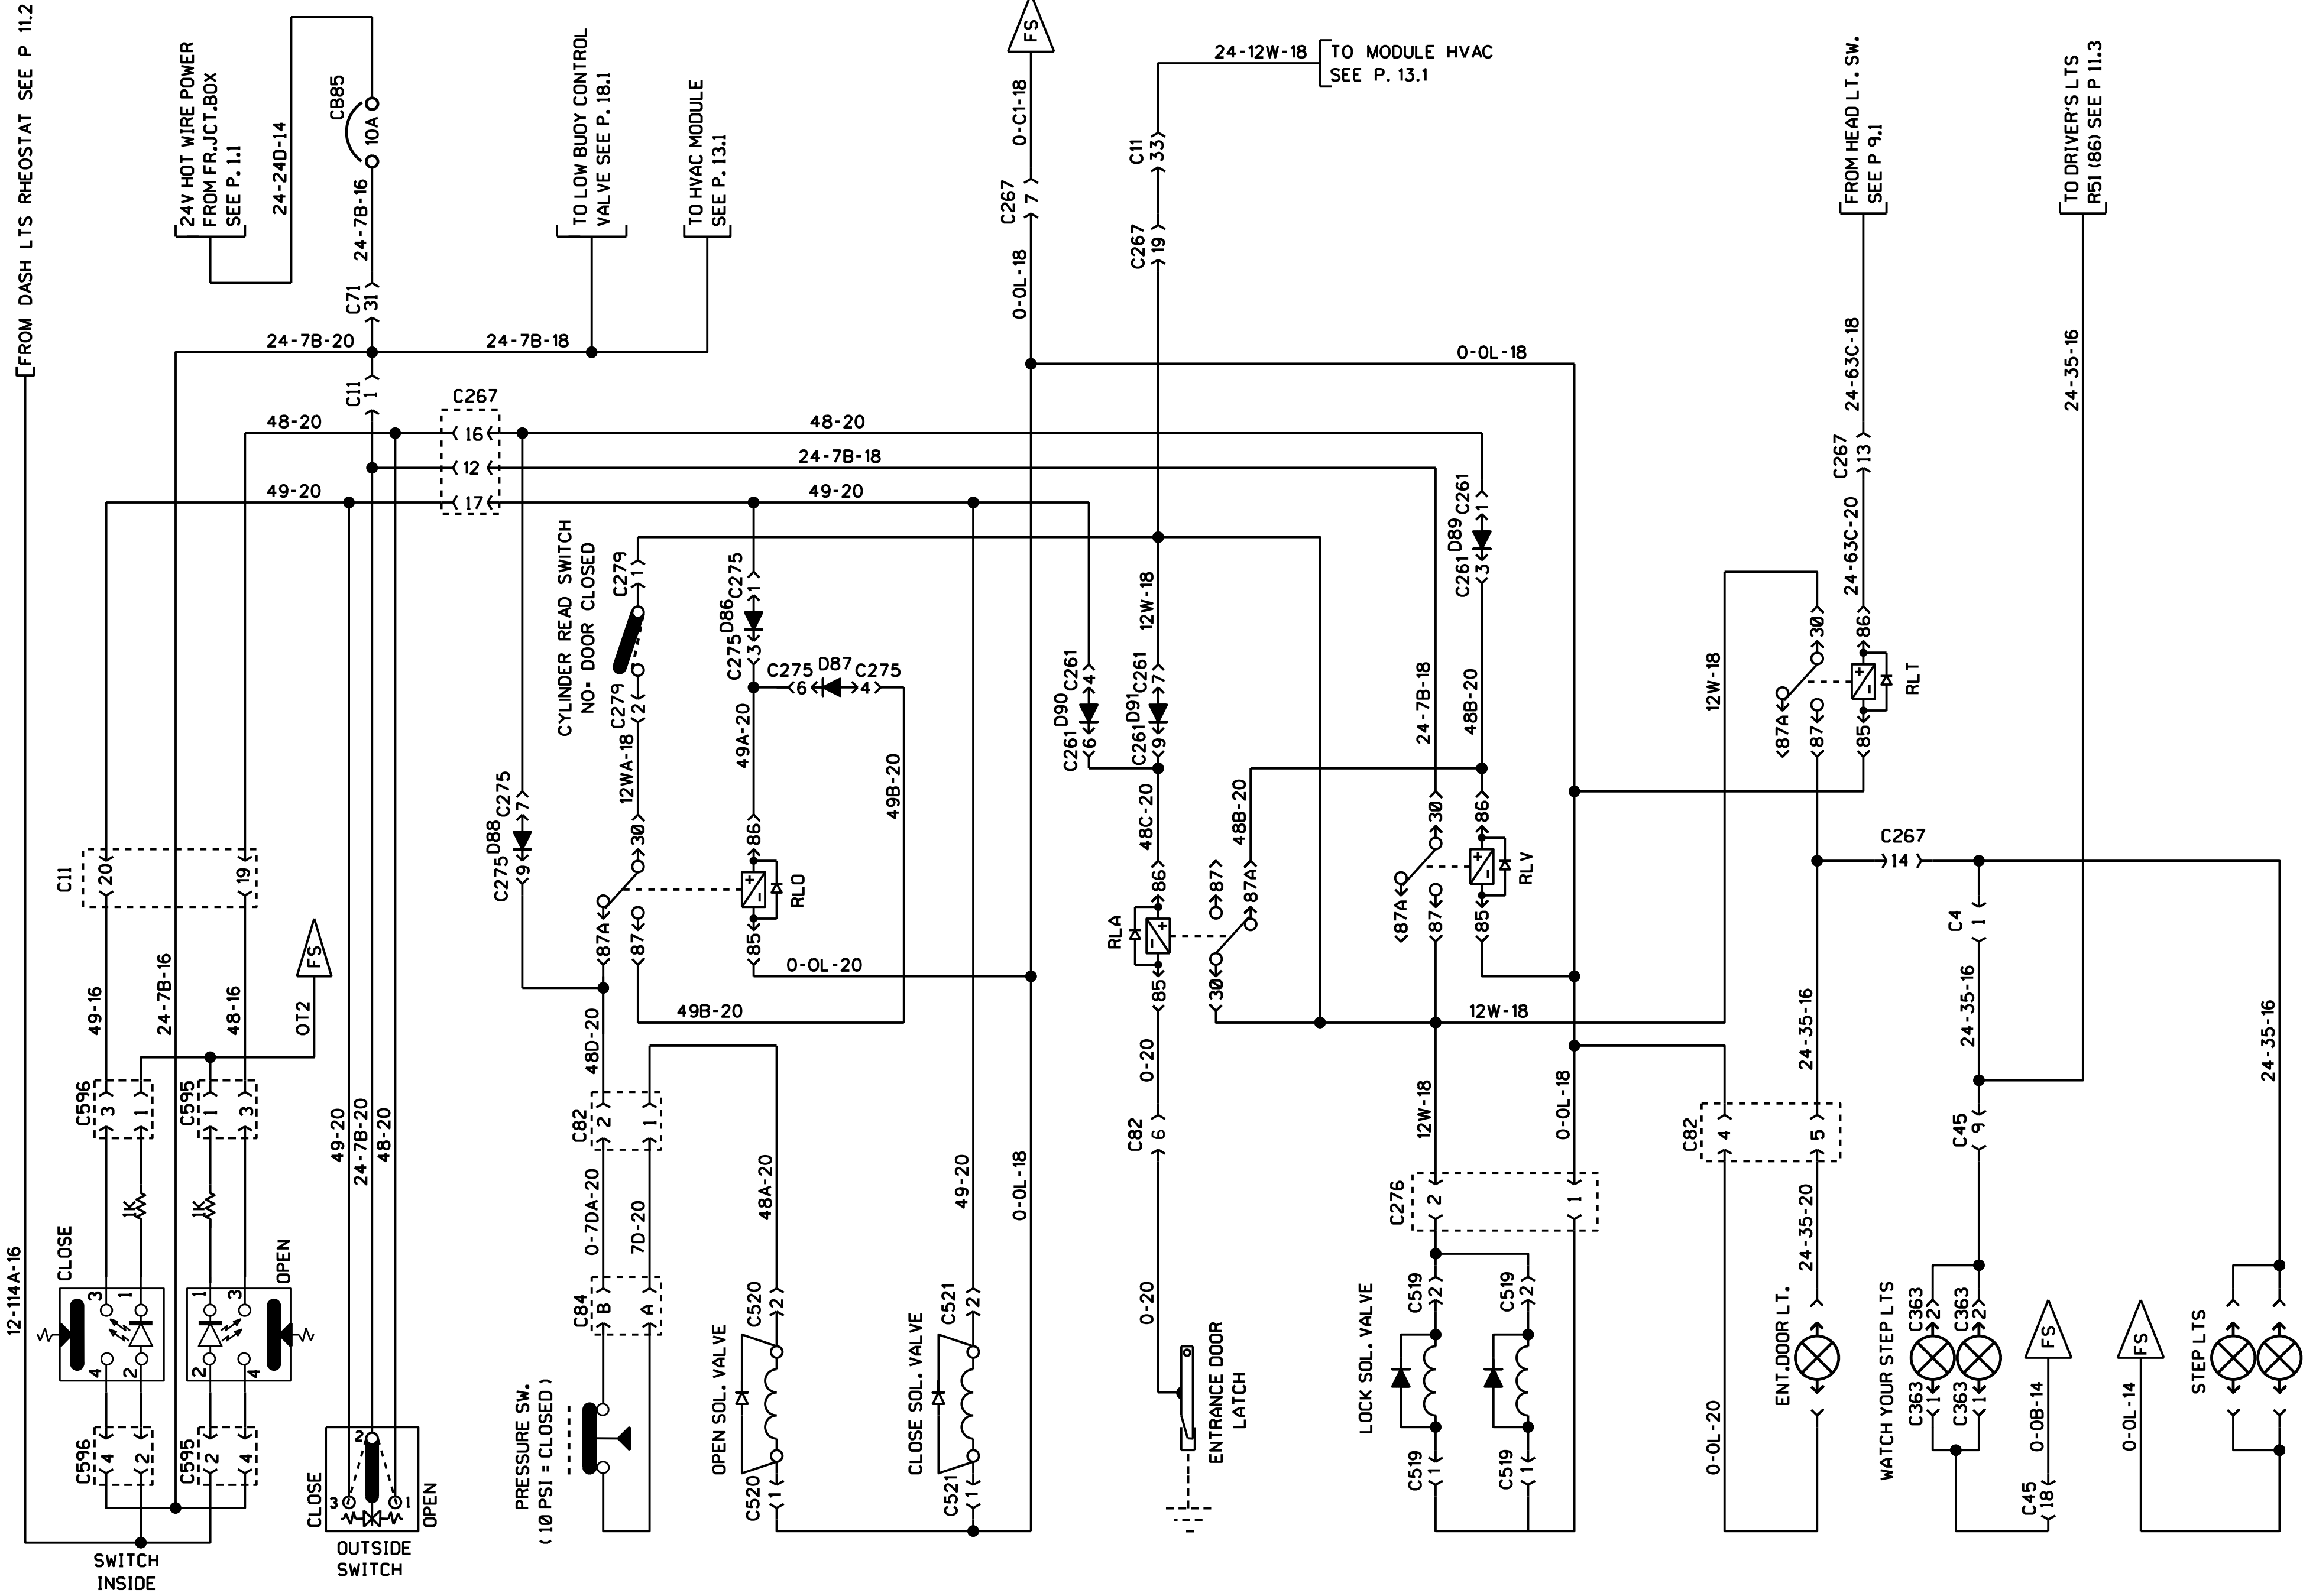

[FROM DASH LTS RHEOSTAT SEE P 11.2

ENTRANCE DOOR (SEDAN)