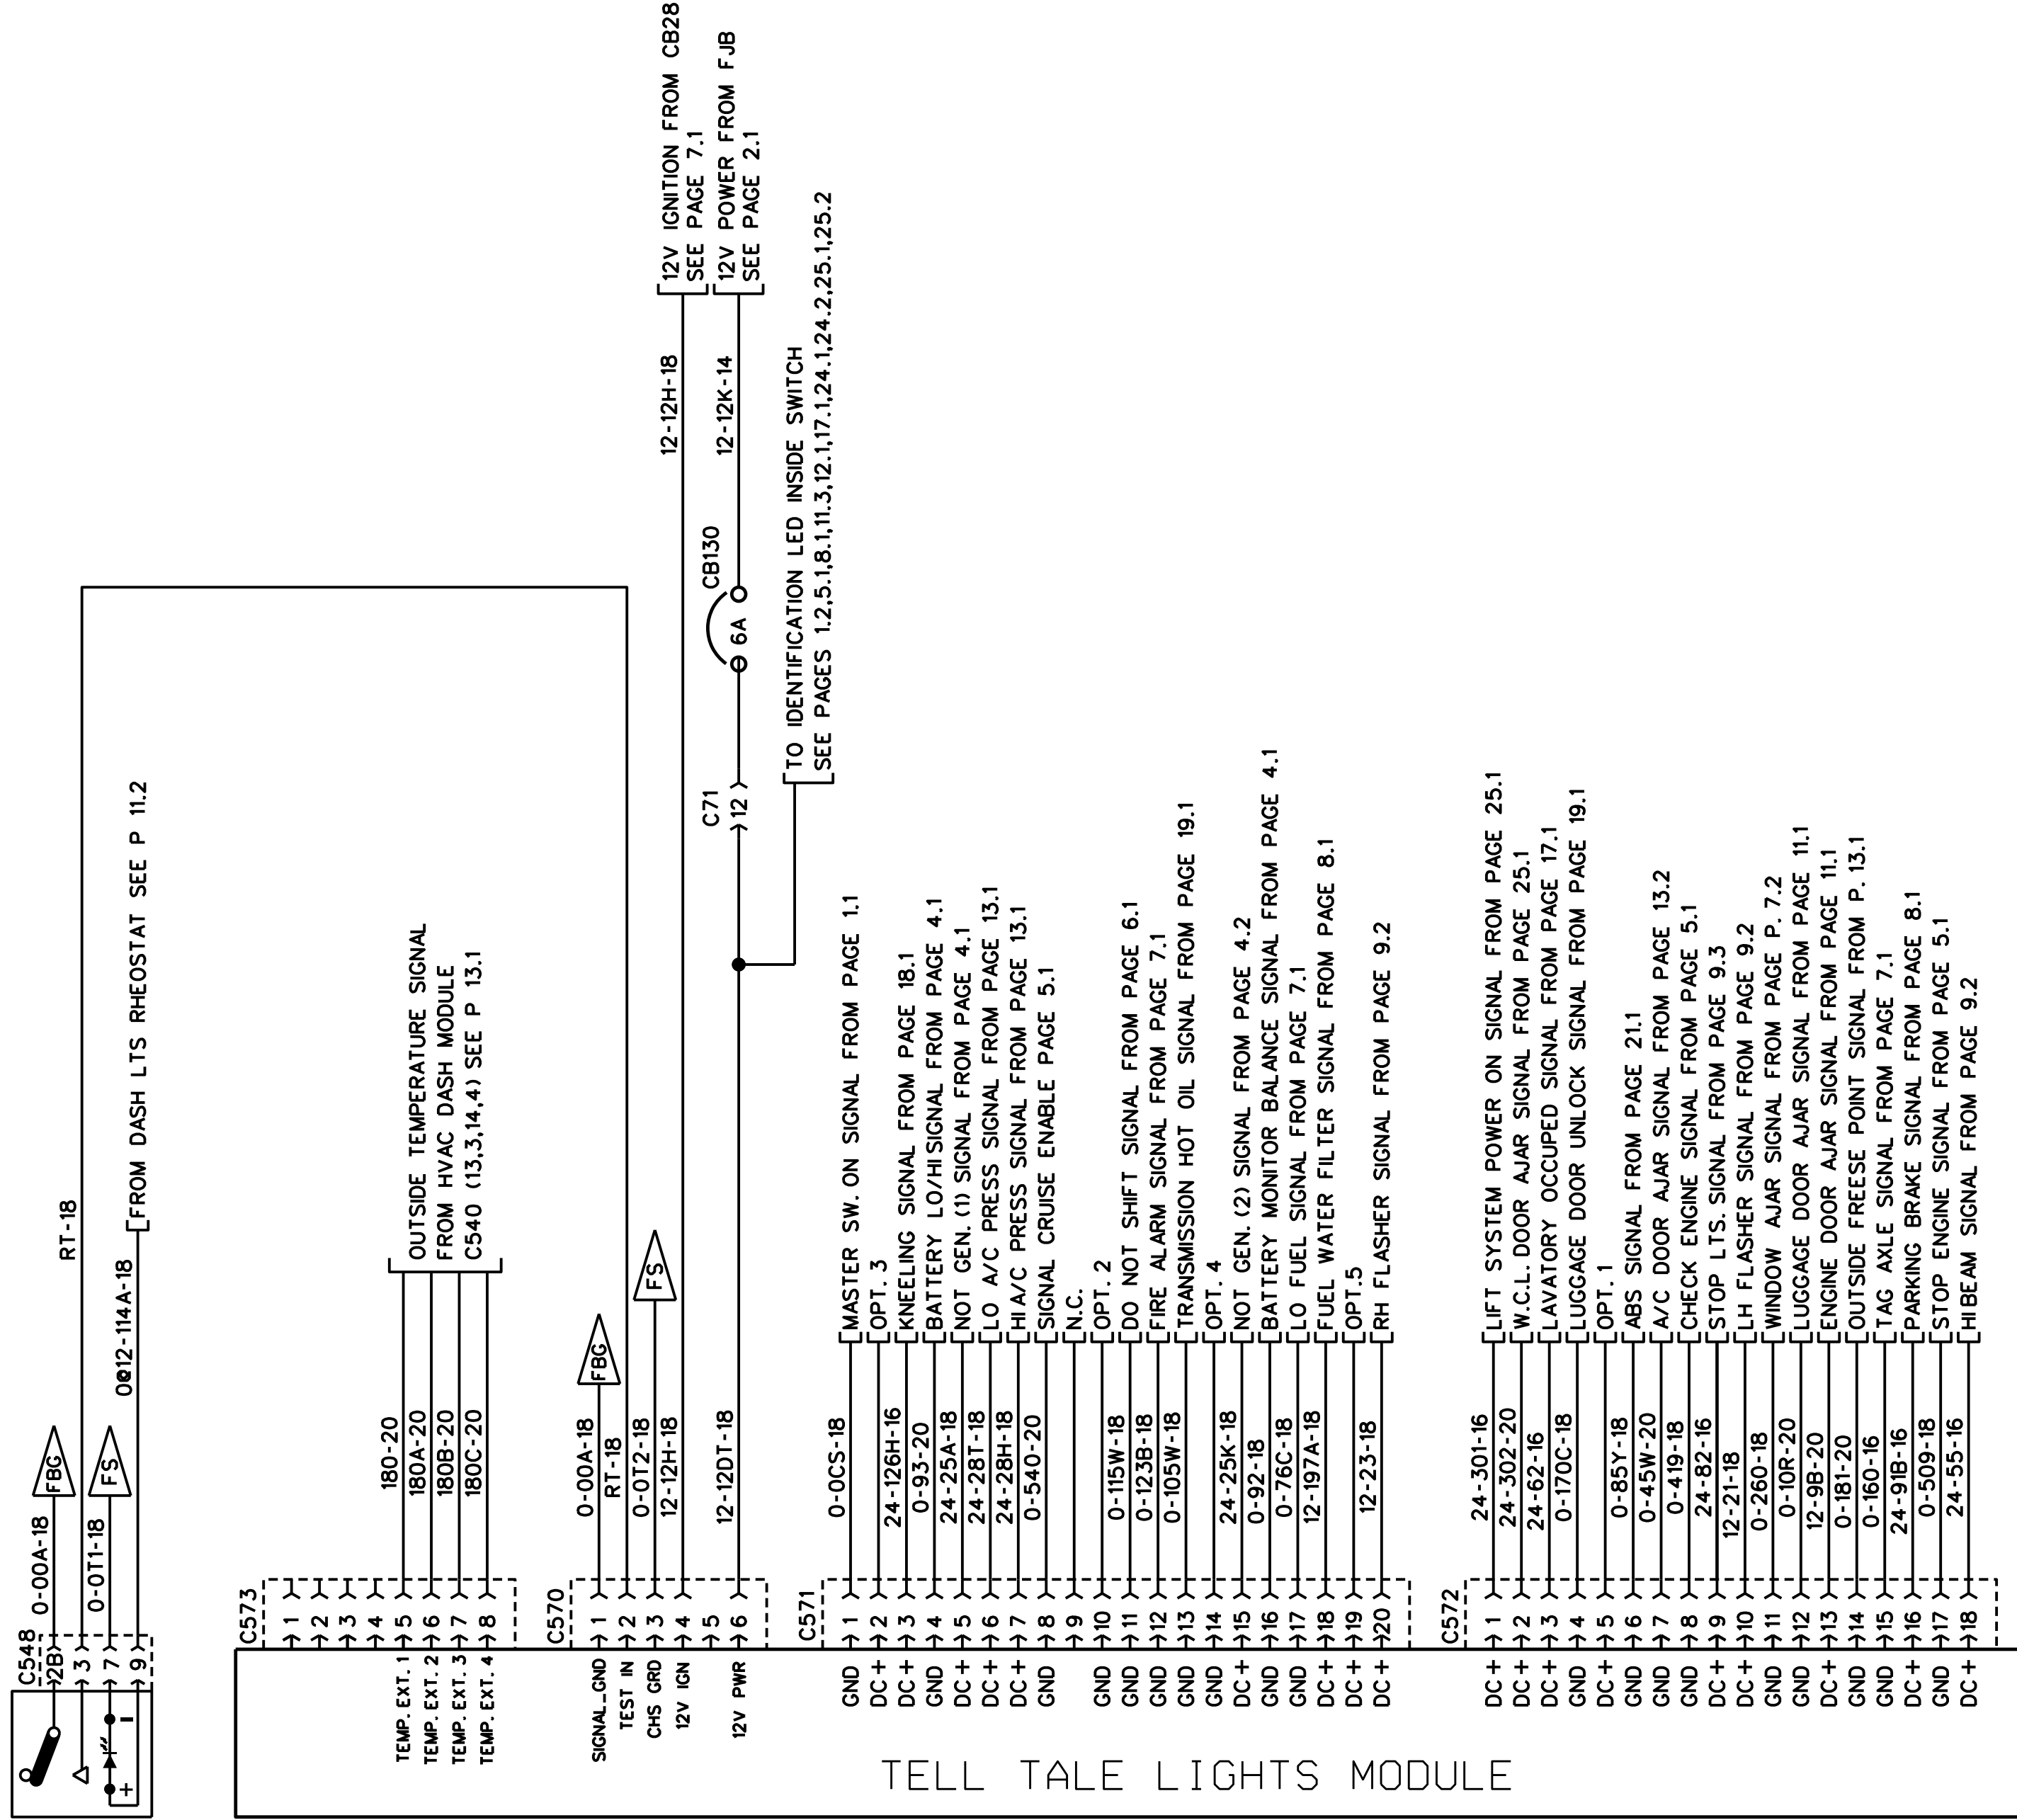

REMOTE TEST SW.

TELL TALE LIGHT MODULES

TELL TALE LIGHTS MODULE