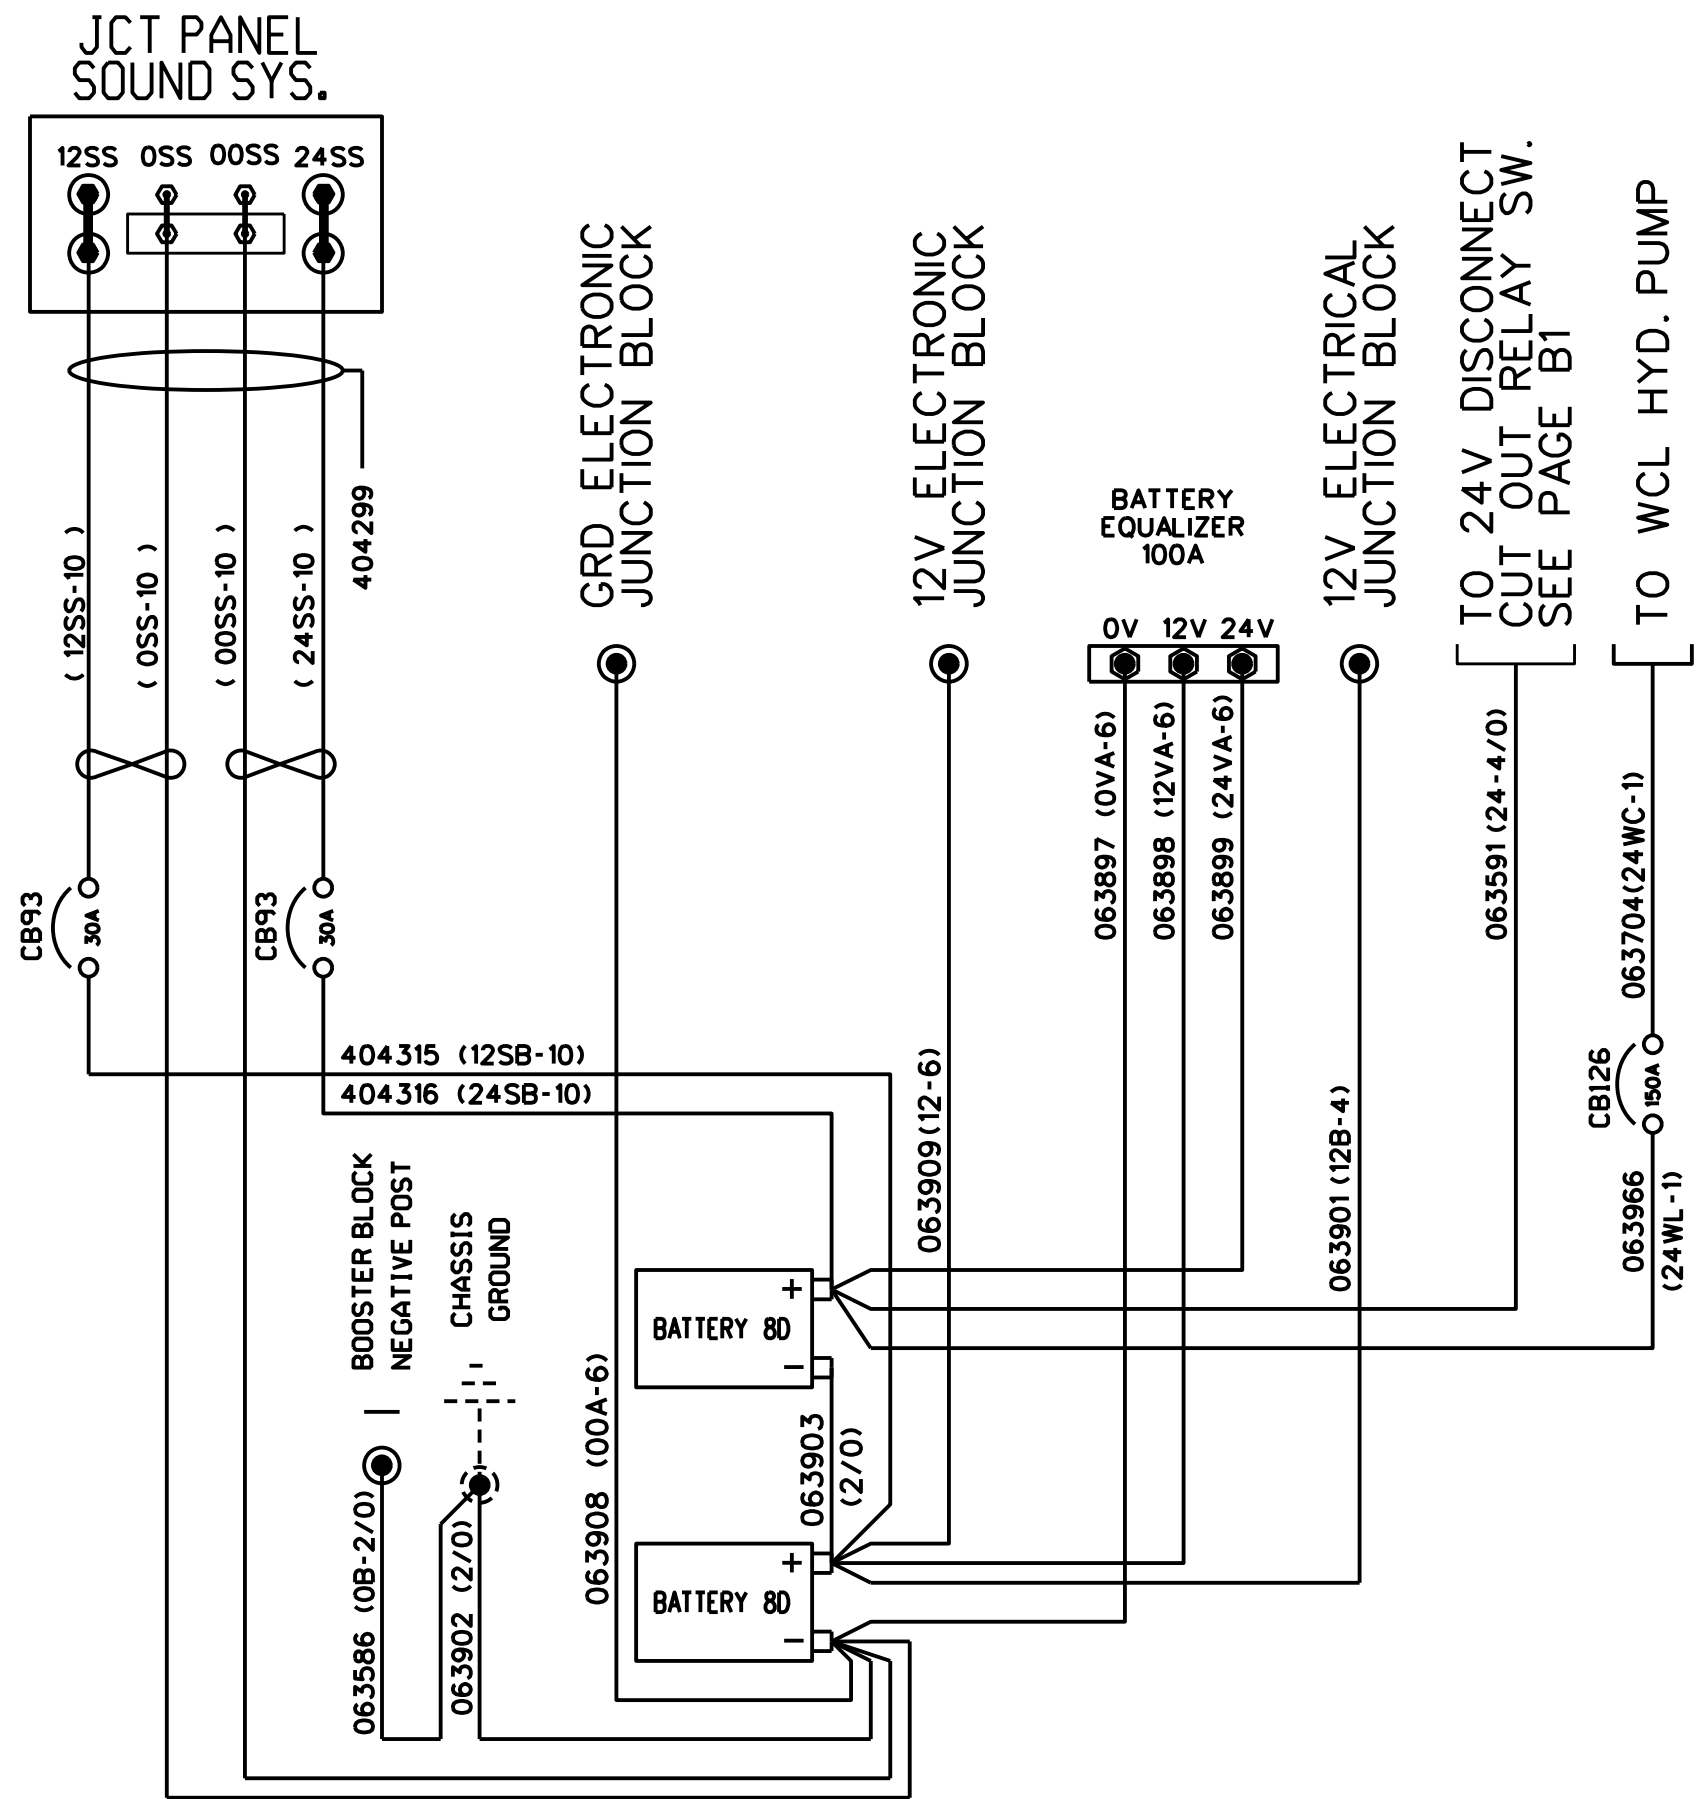

STANDARD BATTERIES

8D BATTERIES

TO 24V DISCONNECT  
CUT OUT RELAY SW.  
SEE PAGE B1

TO 24V DISCONNECT  
CUT OUT RELAY SW.  
SEE PAGE B1