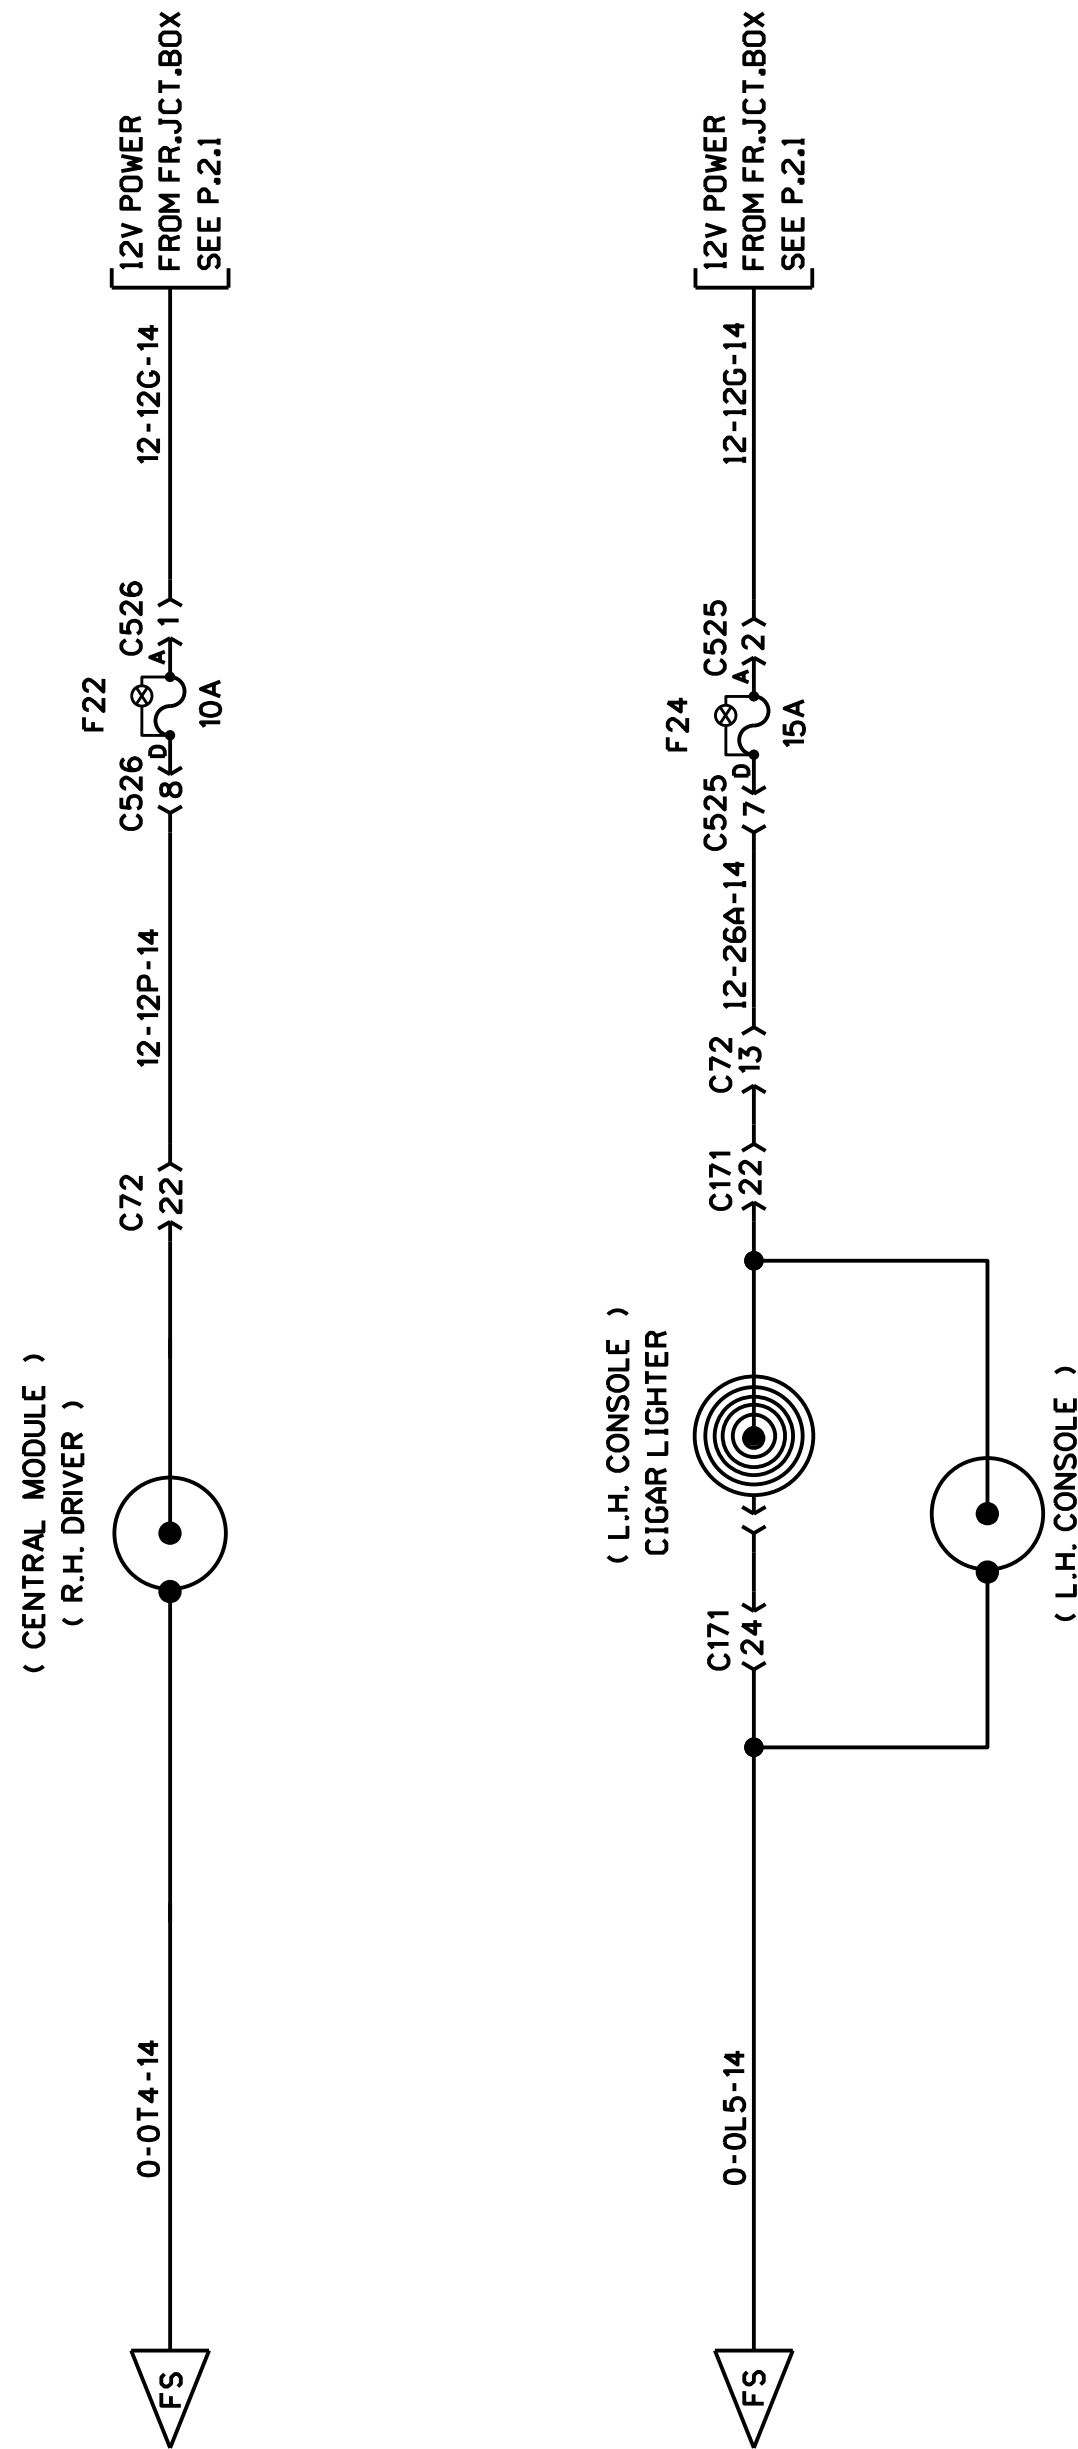

DRIVER'S SEAT ELECT. ADJ.

POWER 12 VOLT OUTLET