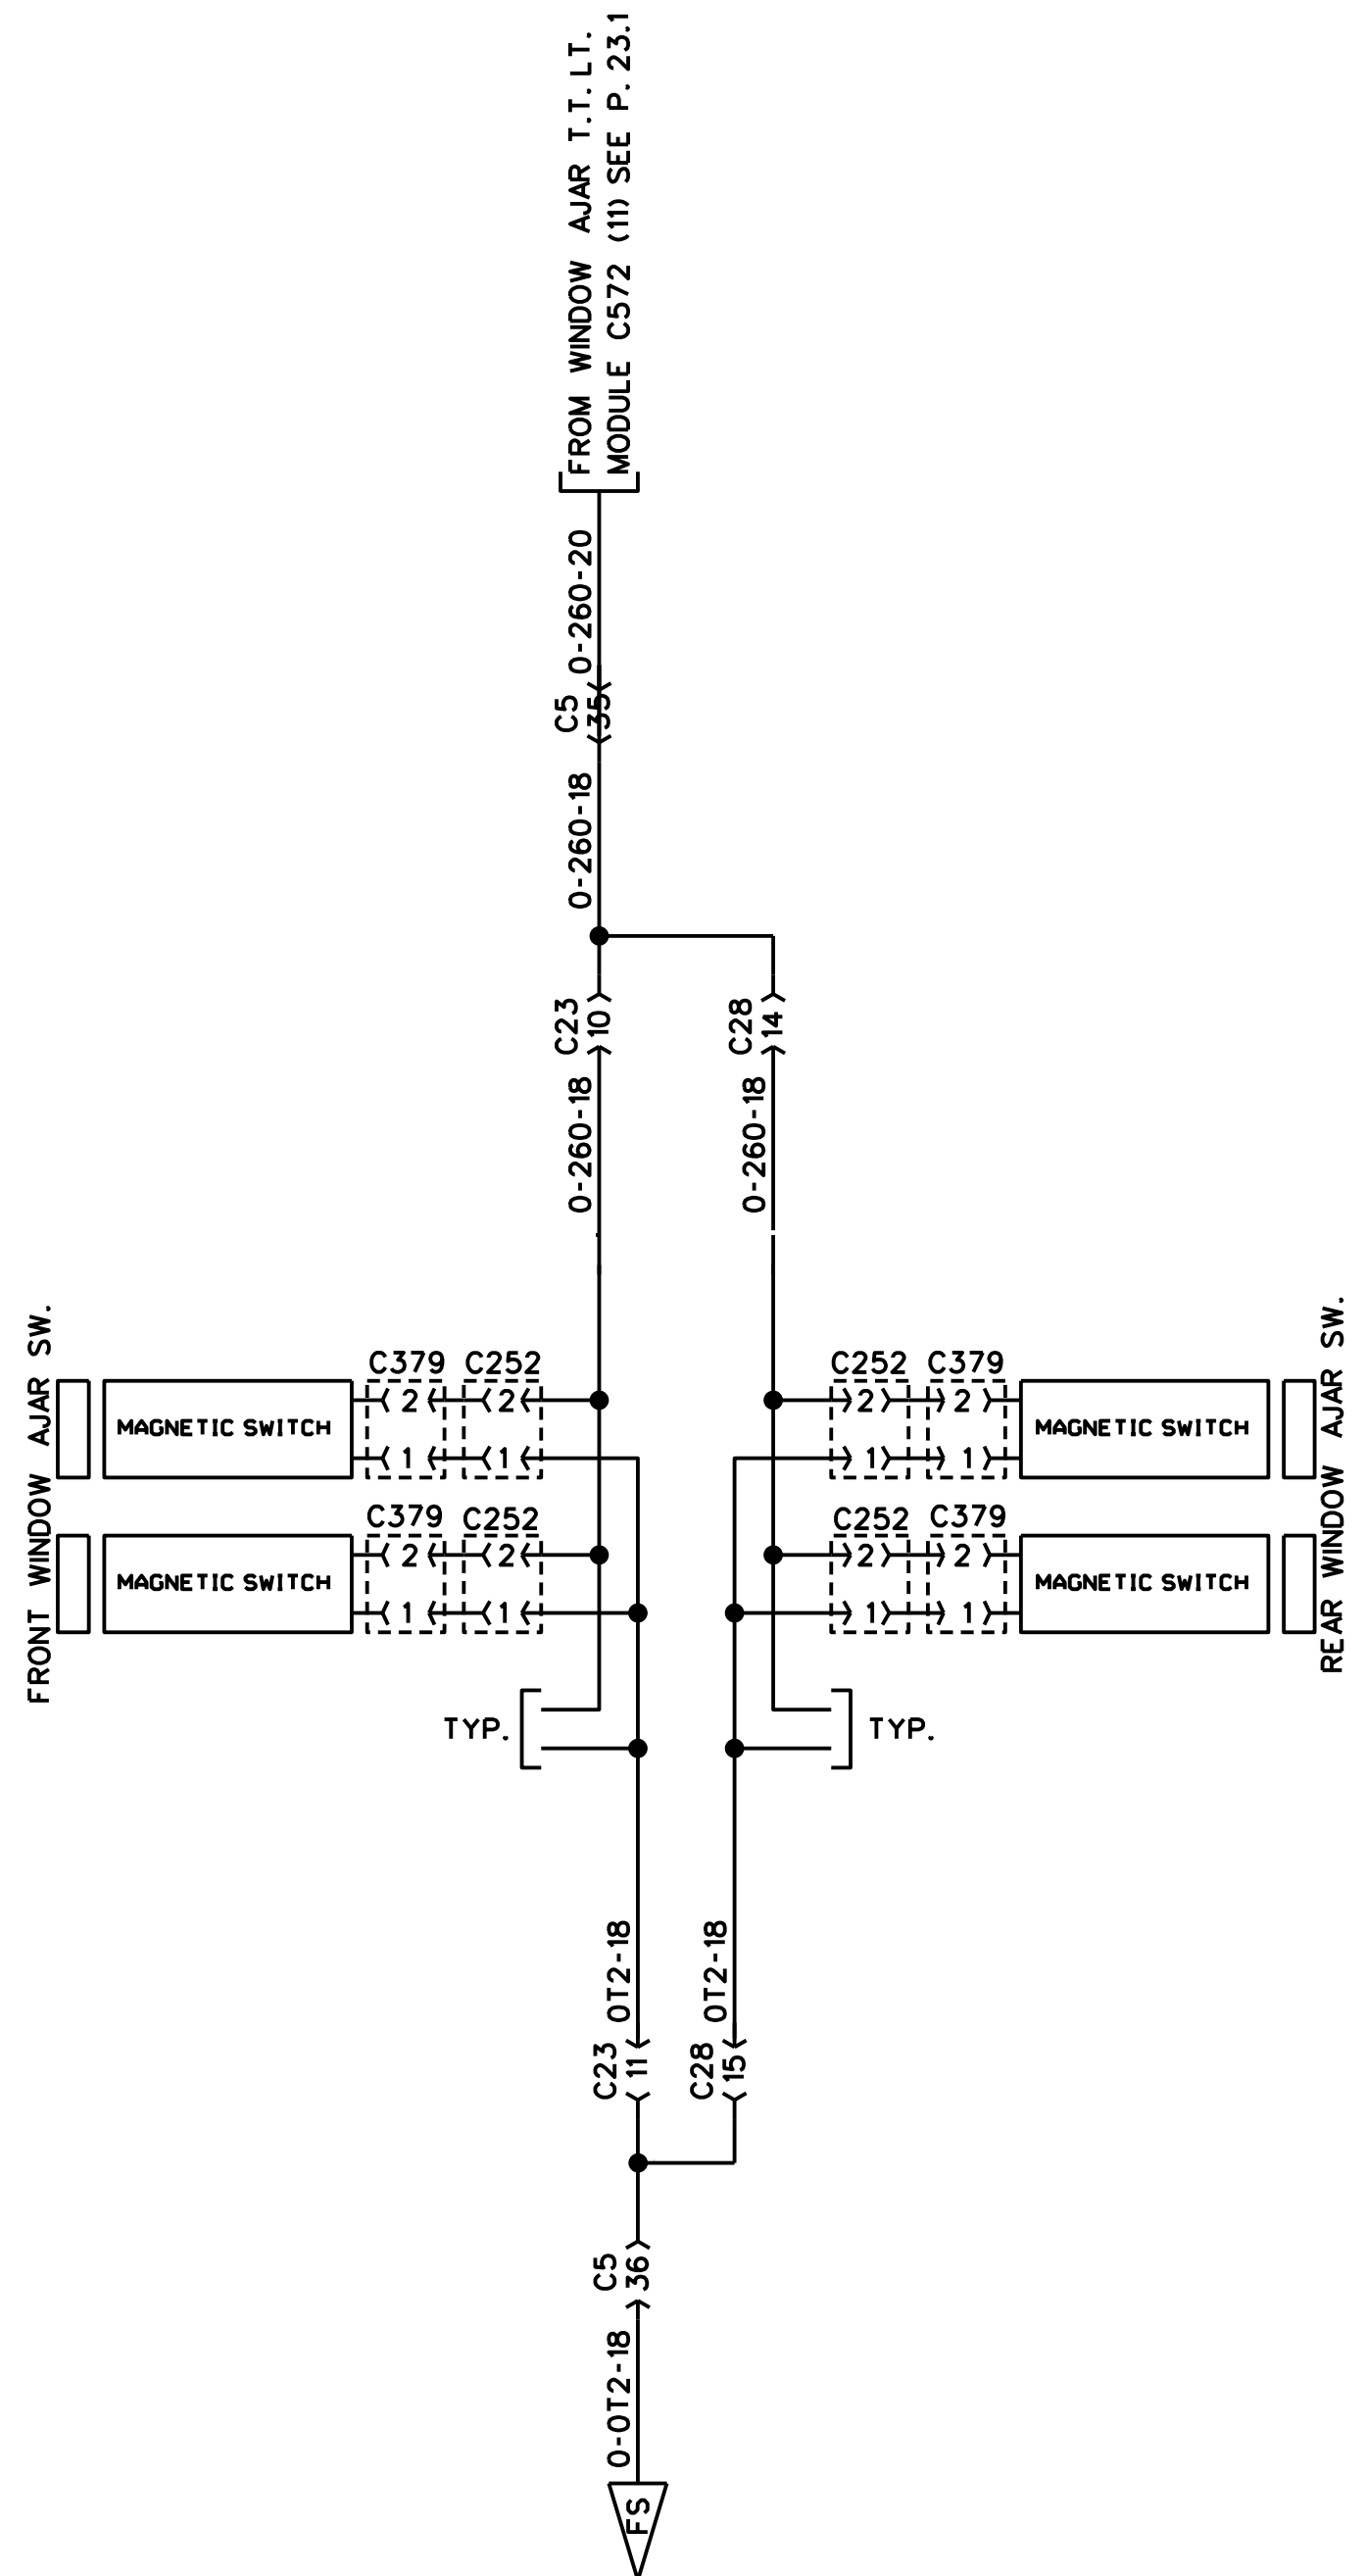

110V PLUG
RR ENGINE DOOR

ENGINE BLOCK HEATER

CENTER DOOR
AIR LOCK

WINDOW AJAR