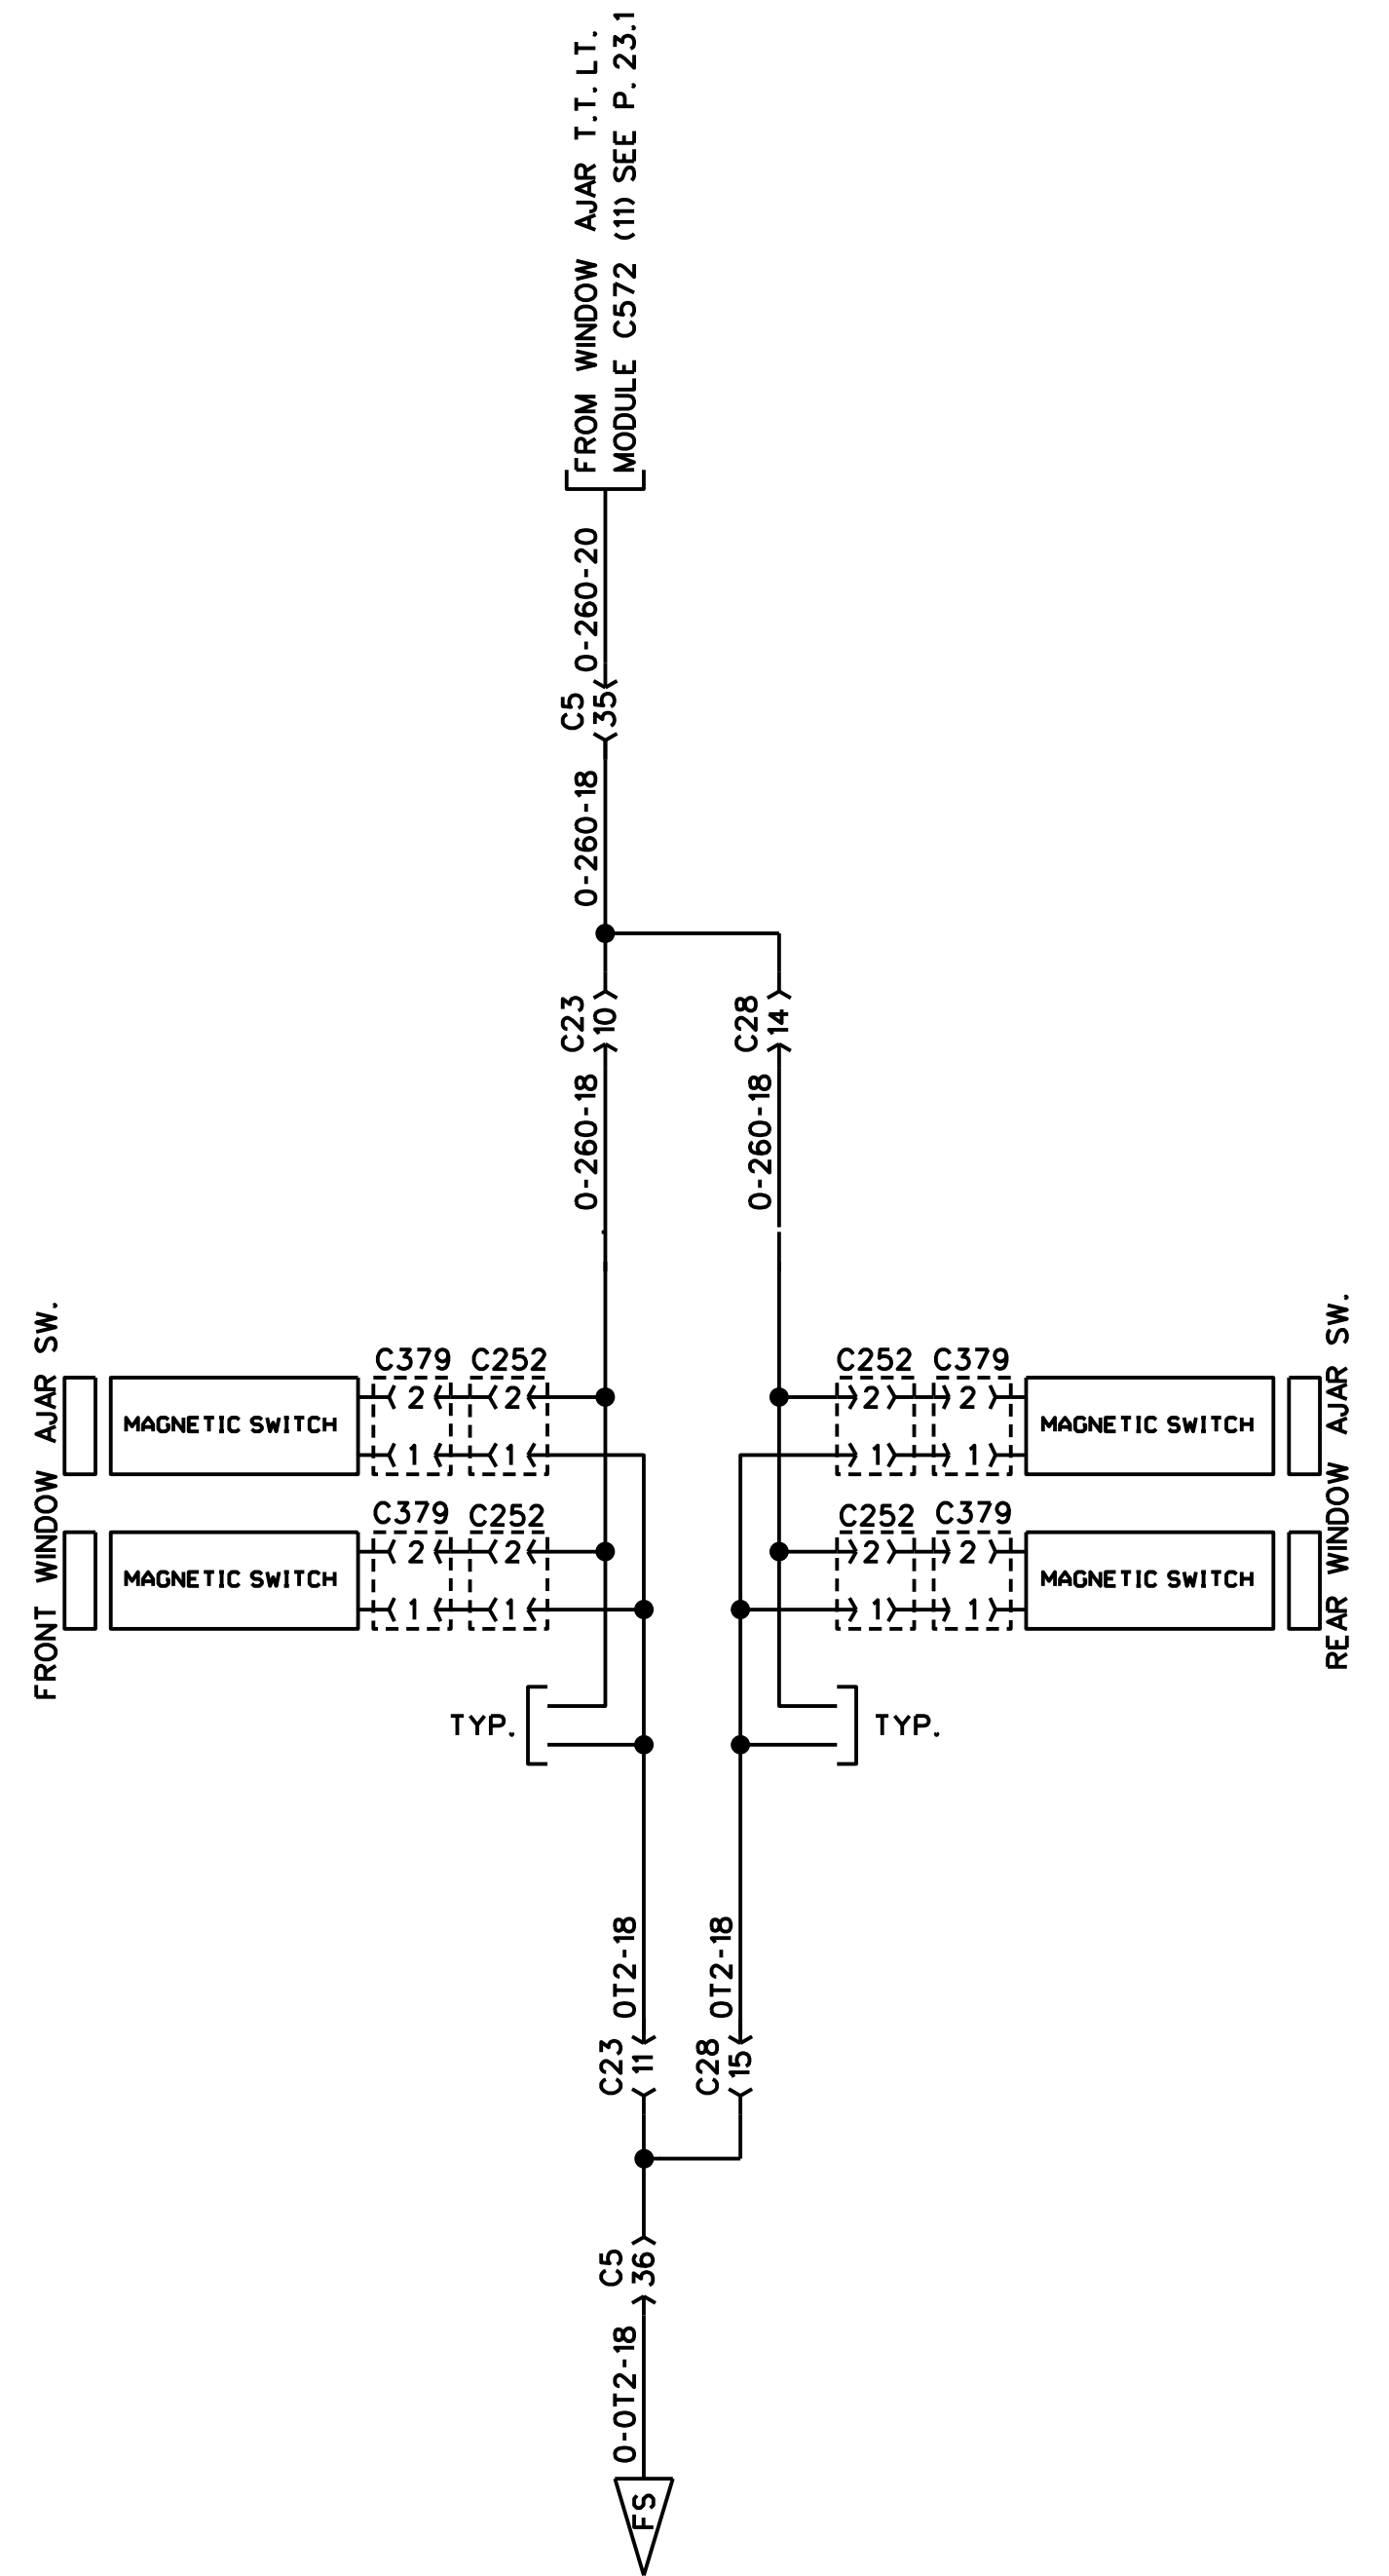

110V PLUG  
RR ENGINE DOOR

ENGINE BLOCK HEATER

CENTER DOOR  
AIR LOCK

WINDOW AJAR