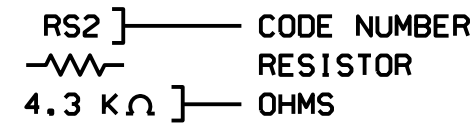

# WIRING DIAGRAM KEYS

- BLK BLACK
- YEL YELLOW
- RED RED
- WH WHITE
- GRY GREY
- ORA ORANGE
- BLU BLUE
- GRN GREEN
- BRN BROWN
- PUR PURPLE
- PK PINK