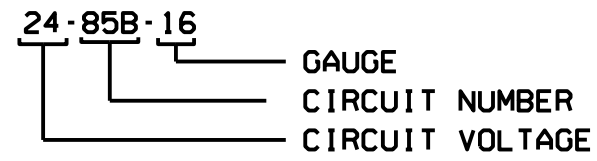

# WIRING DIAGRAM KEYS

- BLK BLACK
- YEL YELLOW
- RED RED
- WH WHITE
- GRY GREY
- ORA ORANGE
- BLU BLUE
- GRN GREEN
- BRN BROWN
- PUR PURPLE
- PK PINK