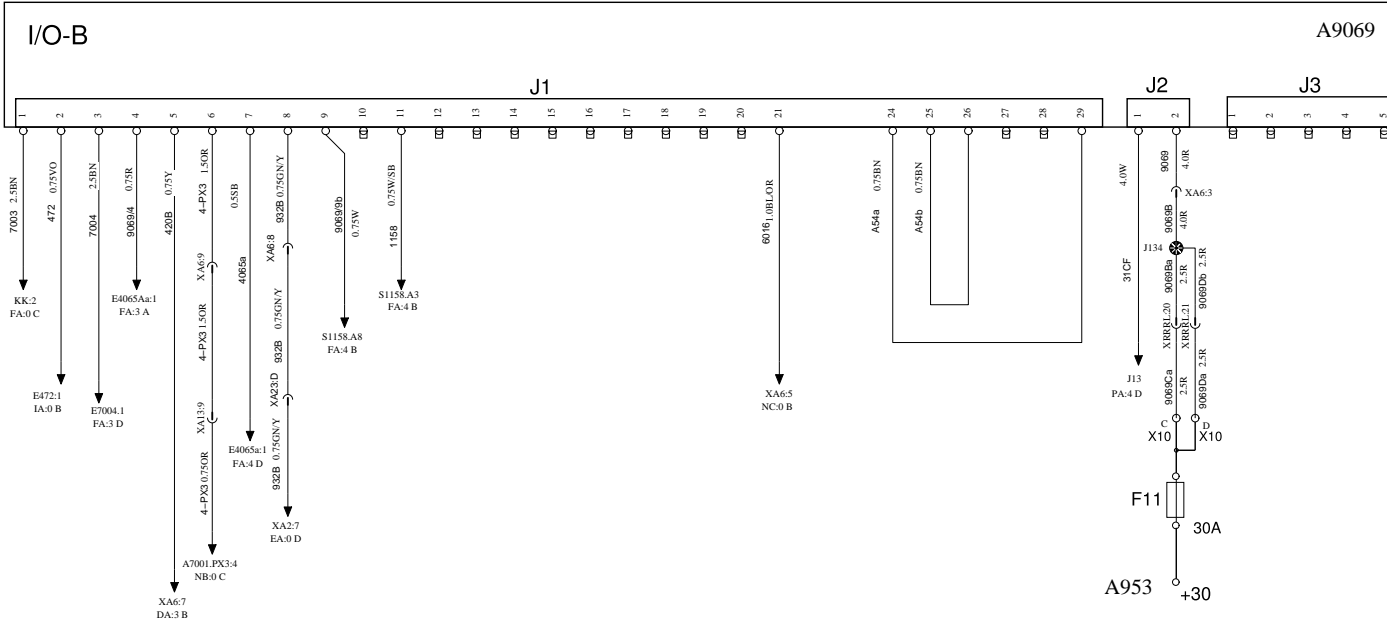

CONTROL MODULES

BD

WIRING DIAGRAM

CONTROL UNIT I/O-B
KITCHEN

CONTROL UNIT I/O-B
TOILET