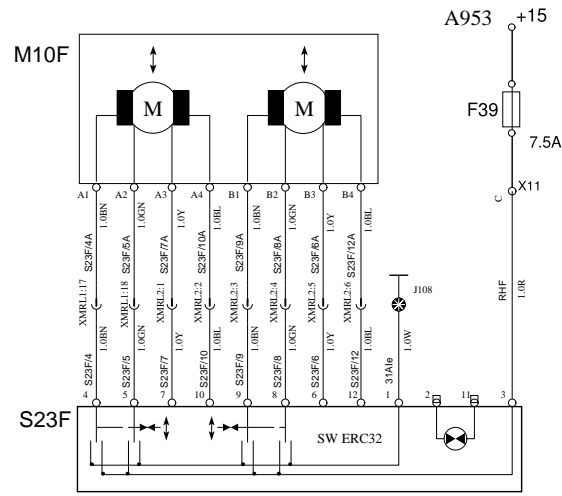

ELECTRIC WINDOW & ROOF HATCHES

JB

WIRING DIAGRAM

S127 SWITCH, WINDOW HEATER