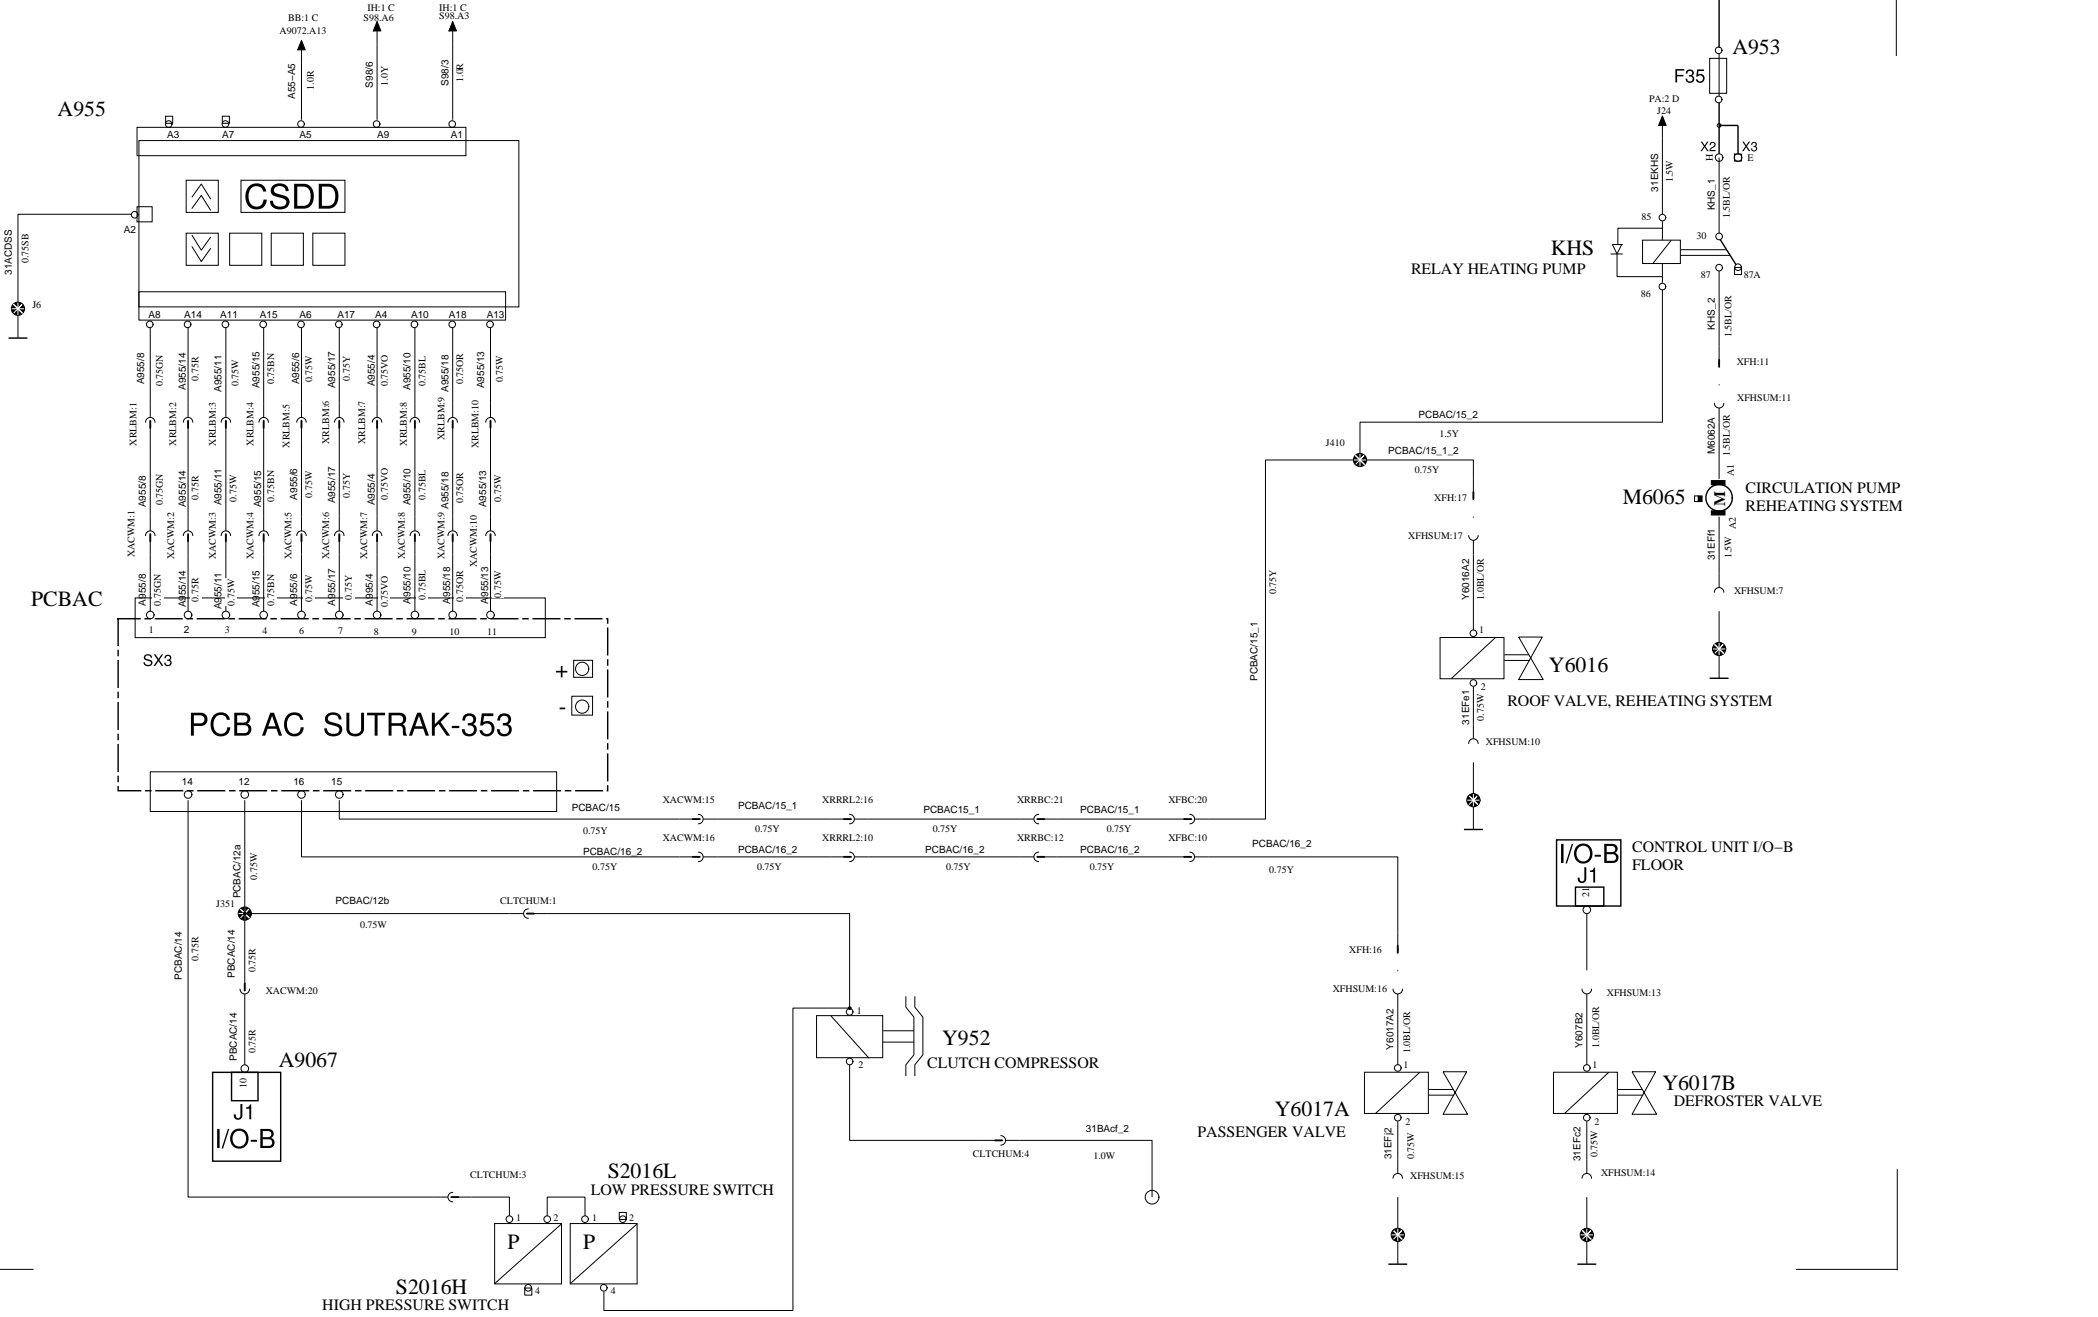

AC WITHOUT MULTIPLEX

NE

WIRING DIAGRAM

VOLVO

Volvo Bus Corporation

Document title
WIRING DIAGRAM

Document type
PRODUCT SCHEMATIC

Document No