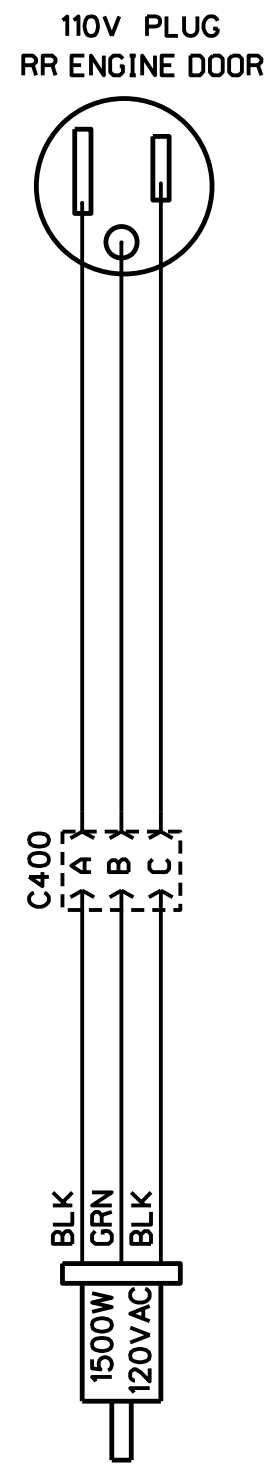

PRE-HEAT WATER HEATER (WEBASTO 2010)

ENGINE BLOCK HEATER

FUEL PRIME PUMP