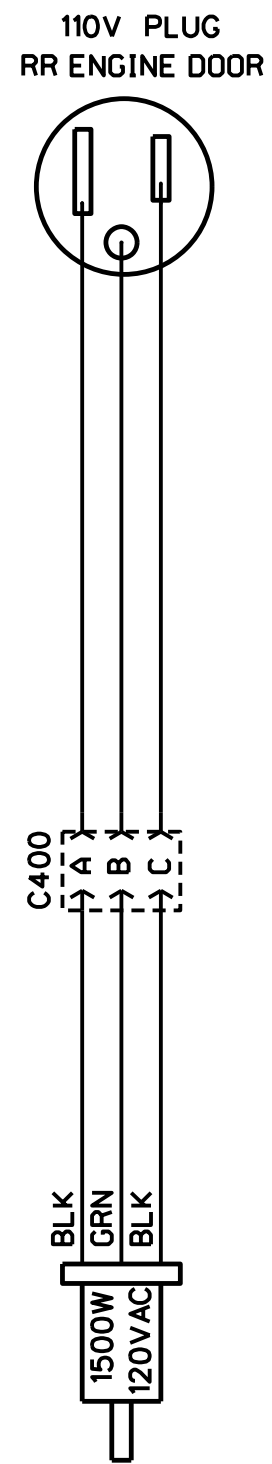

PRE-HEAT WATER HEATER (WEBASTO 2010)

ENGINE BLOCK HEATER

FUEL PRIME PUMP