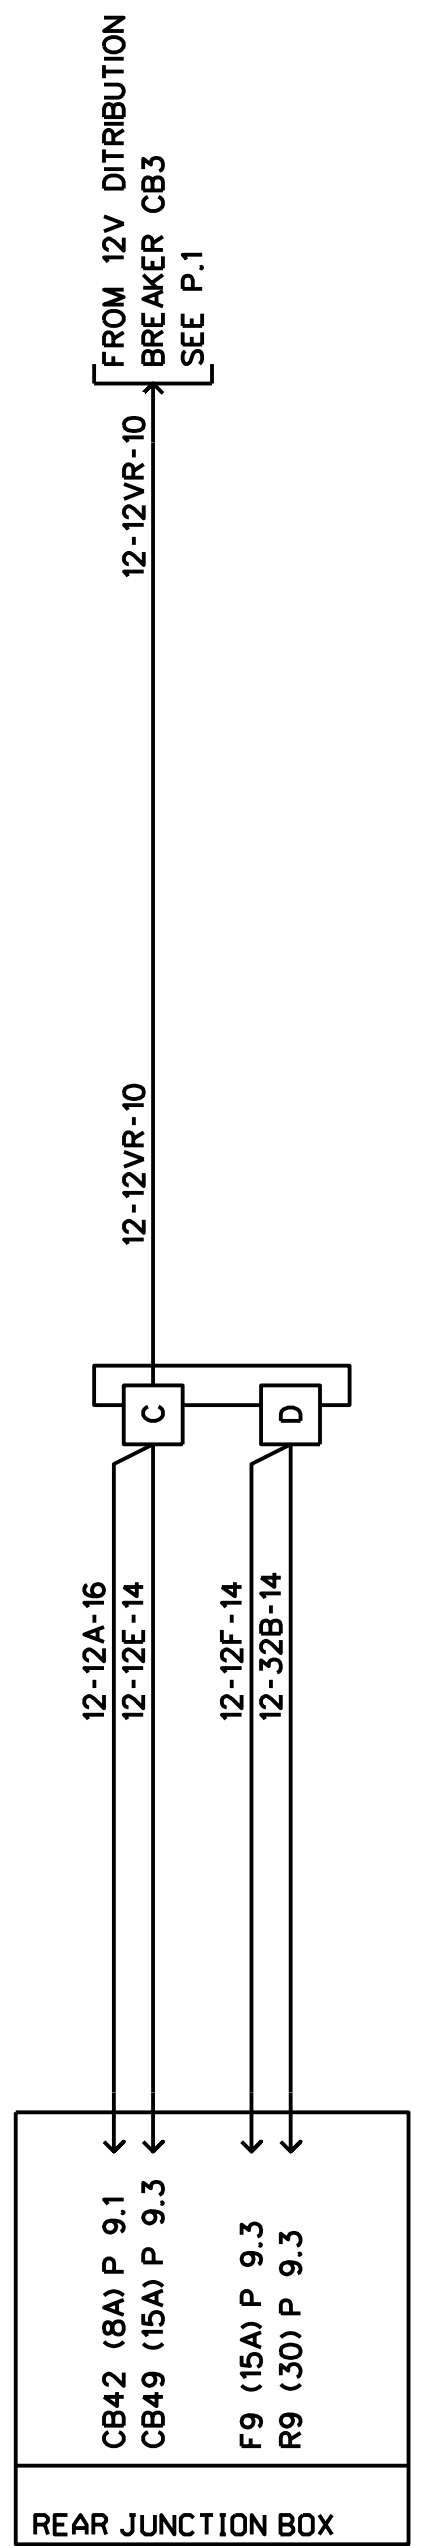

12V BATT. DISCONN. SW.

REAR JUNCTION BOX

12V IGNITION

12V HOT WIRE