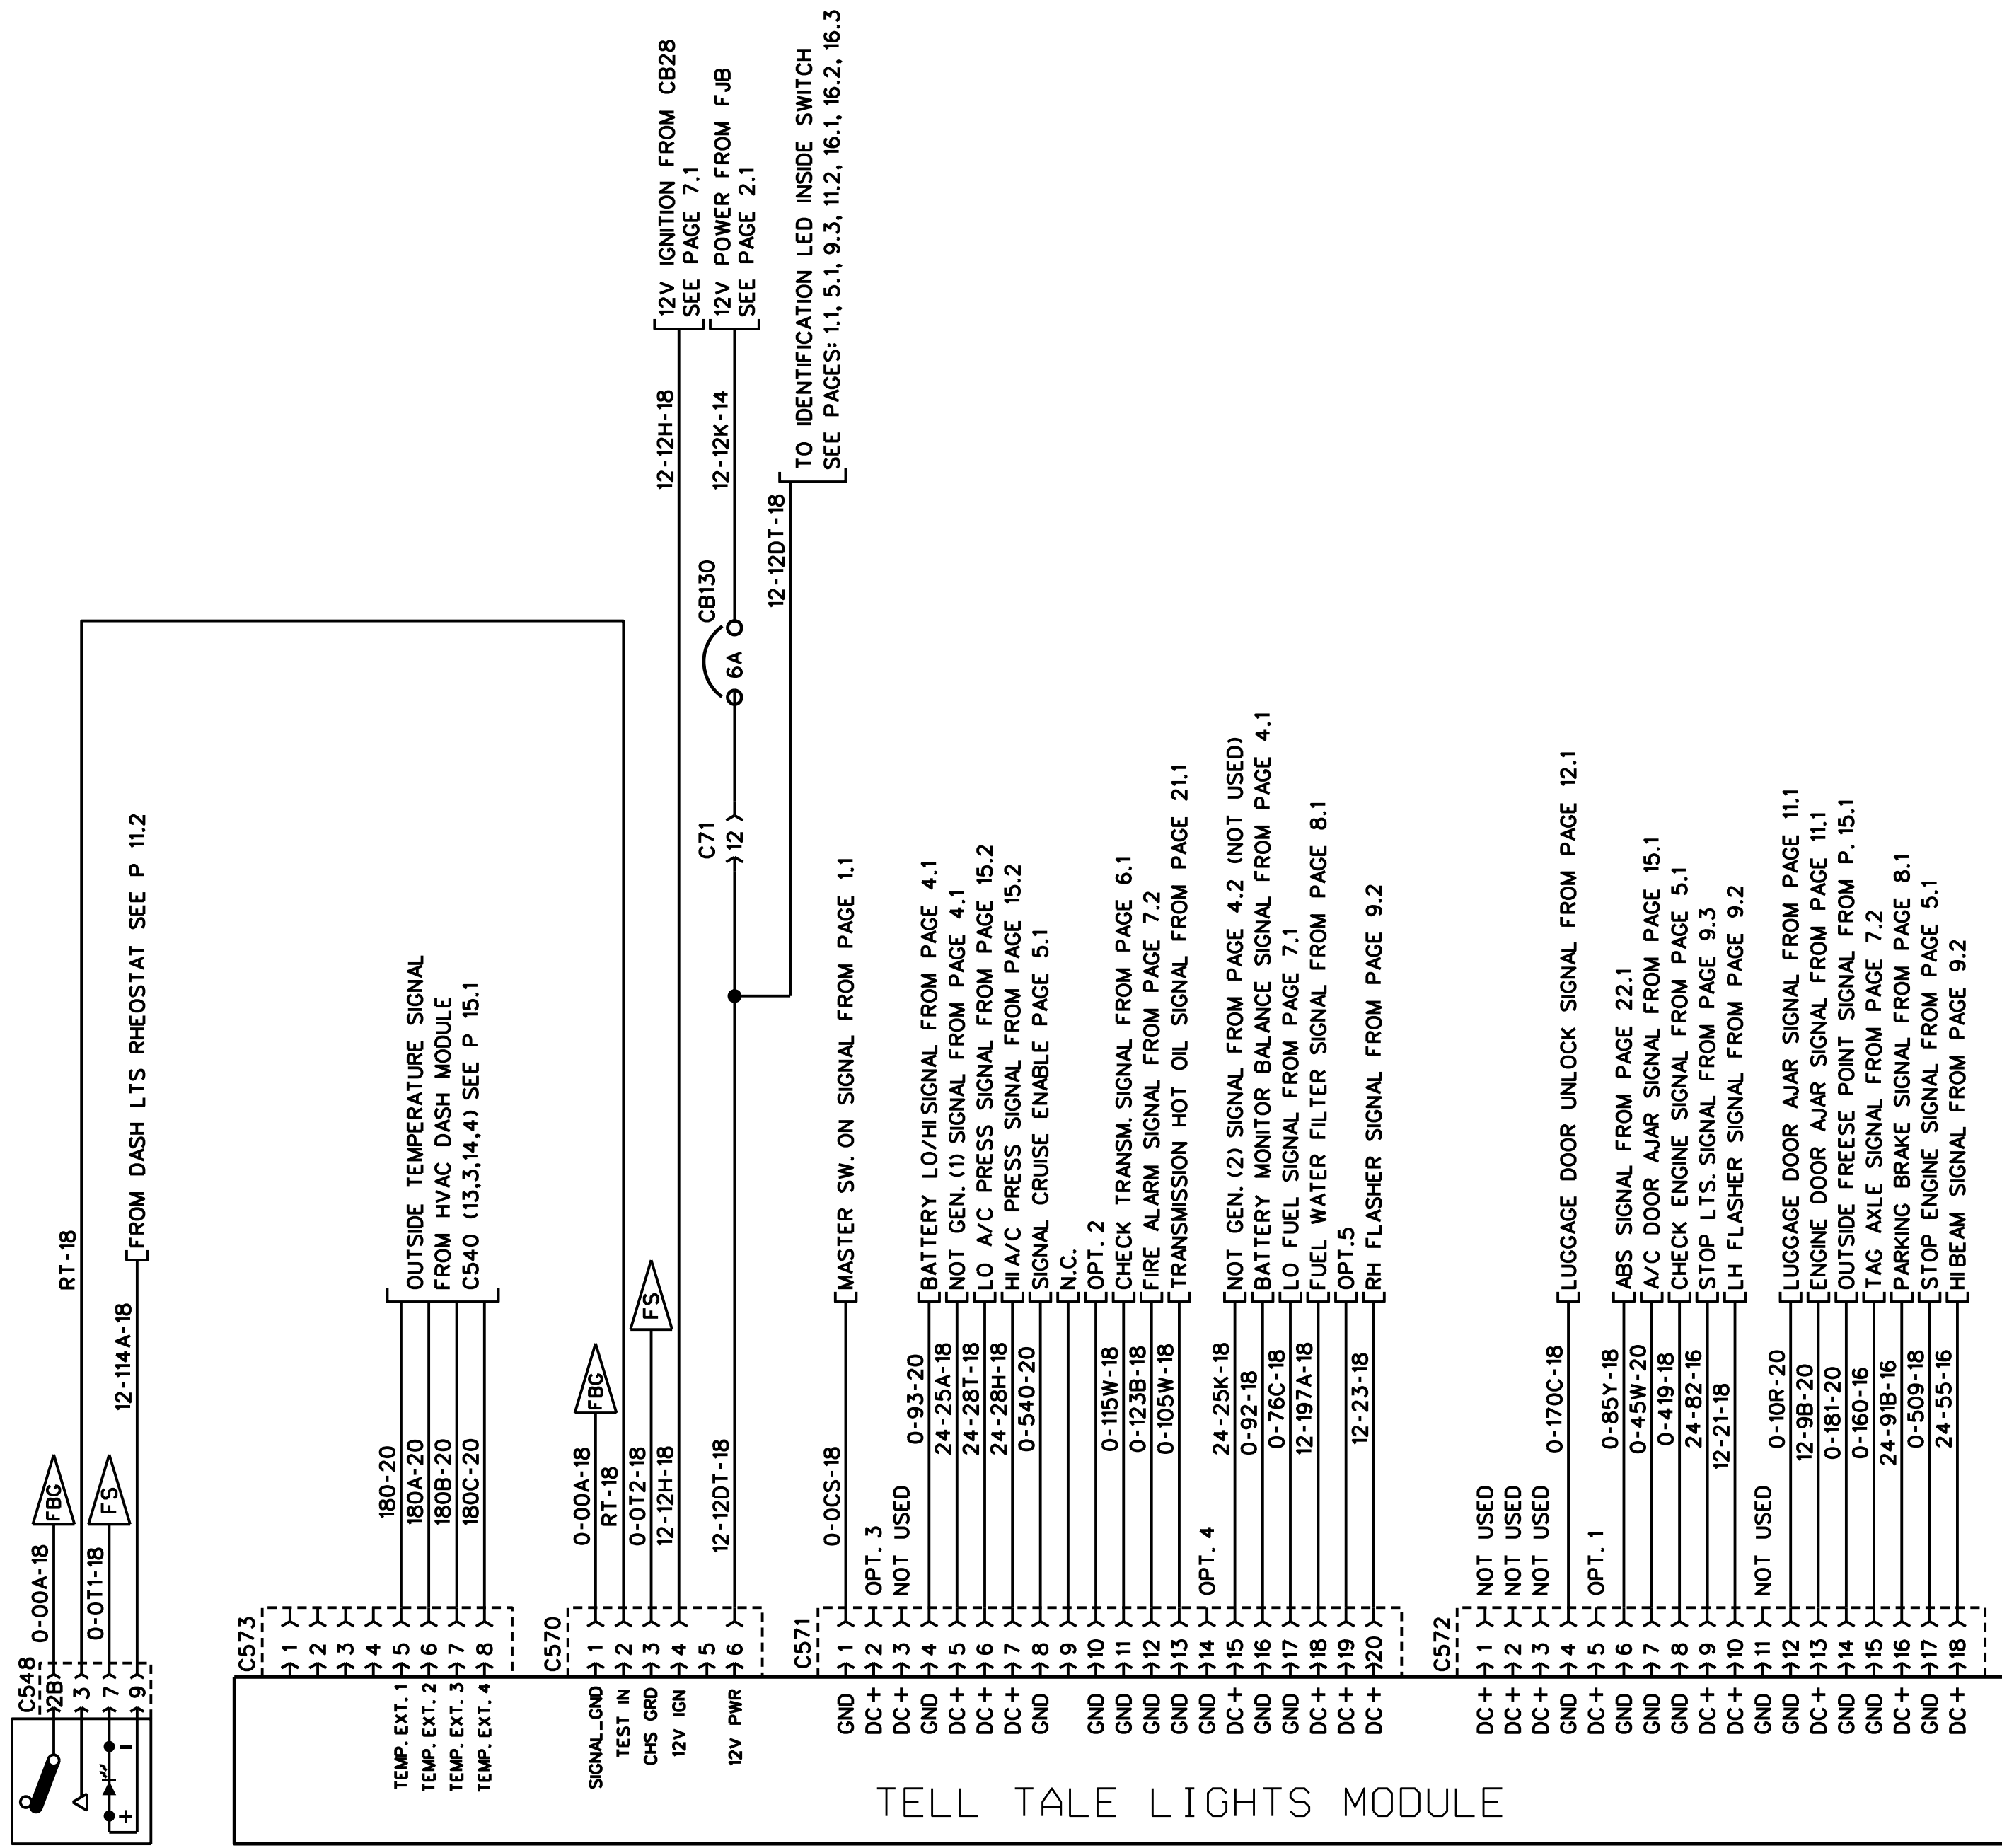

REMOTE TEST SW.

TELL TALE LIGHT MODULES

TELL TALE LIGHTS MODULE