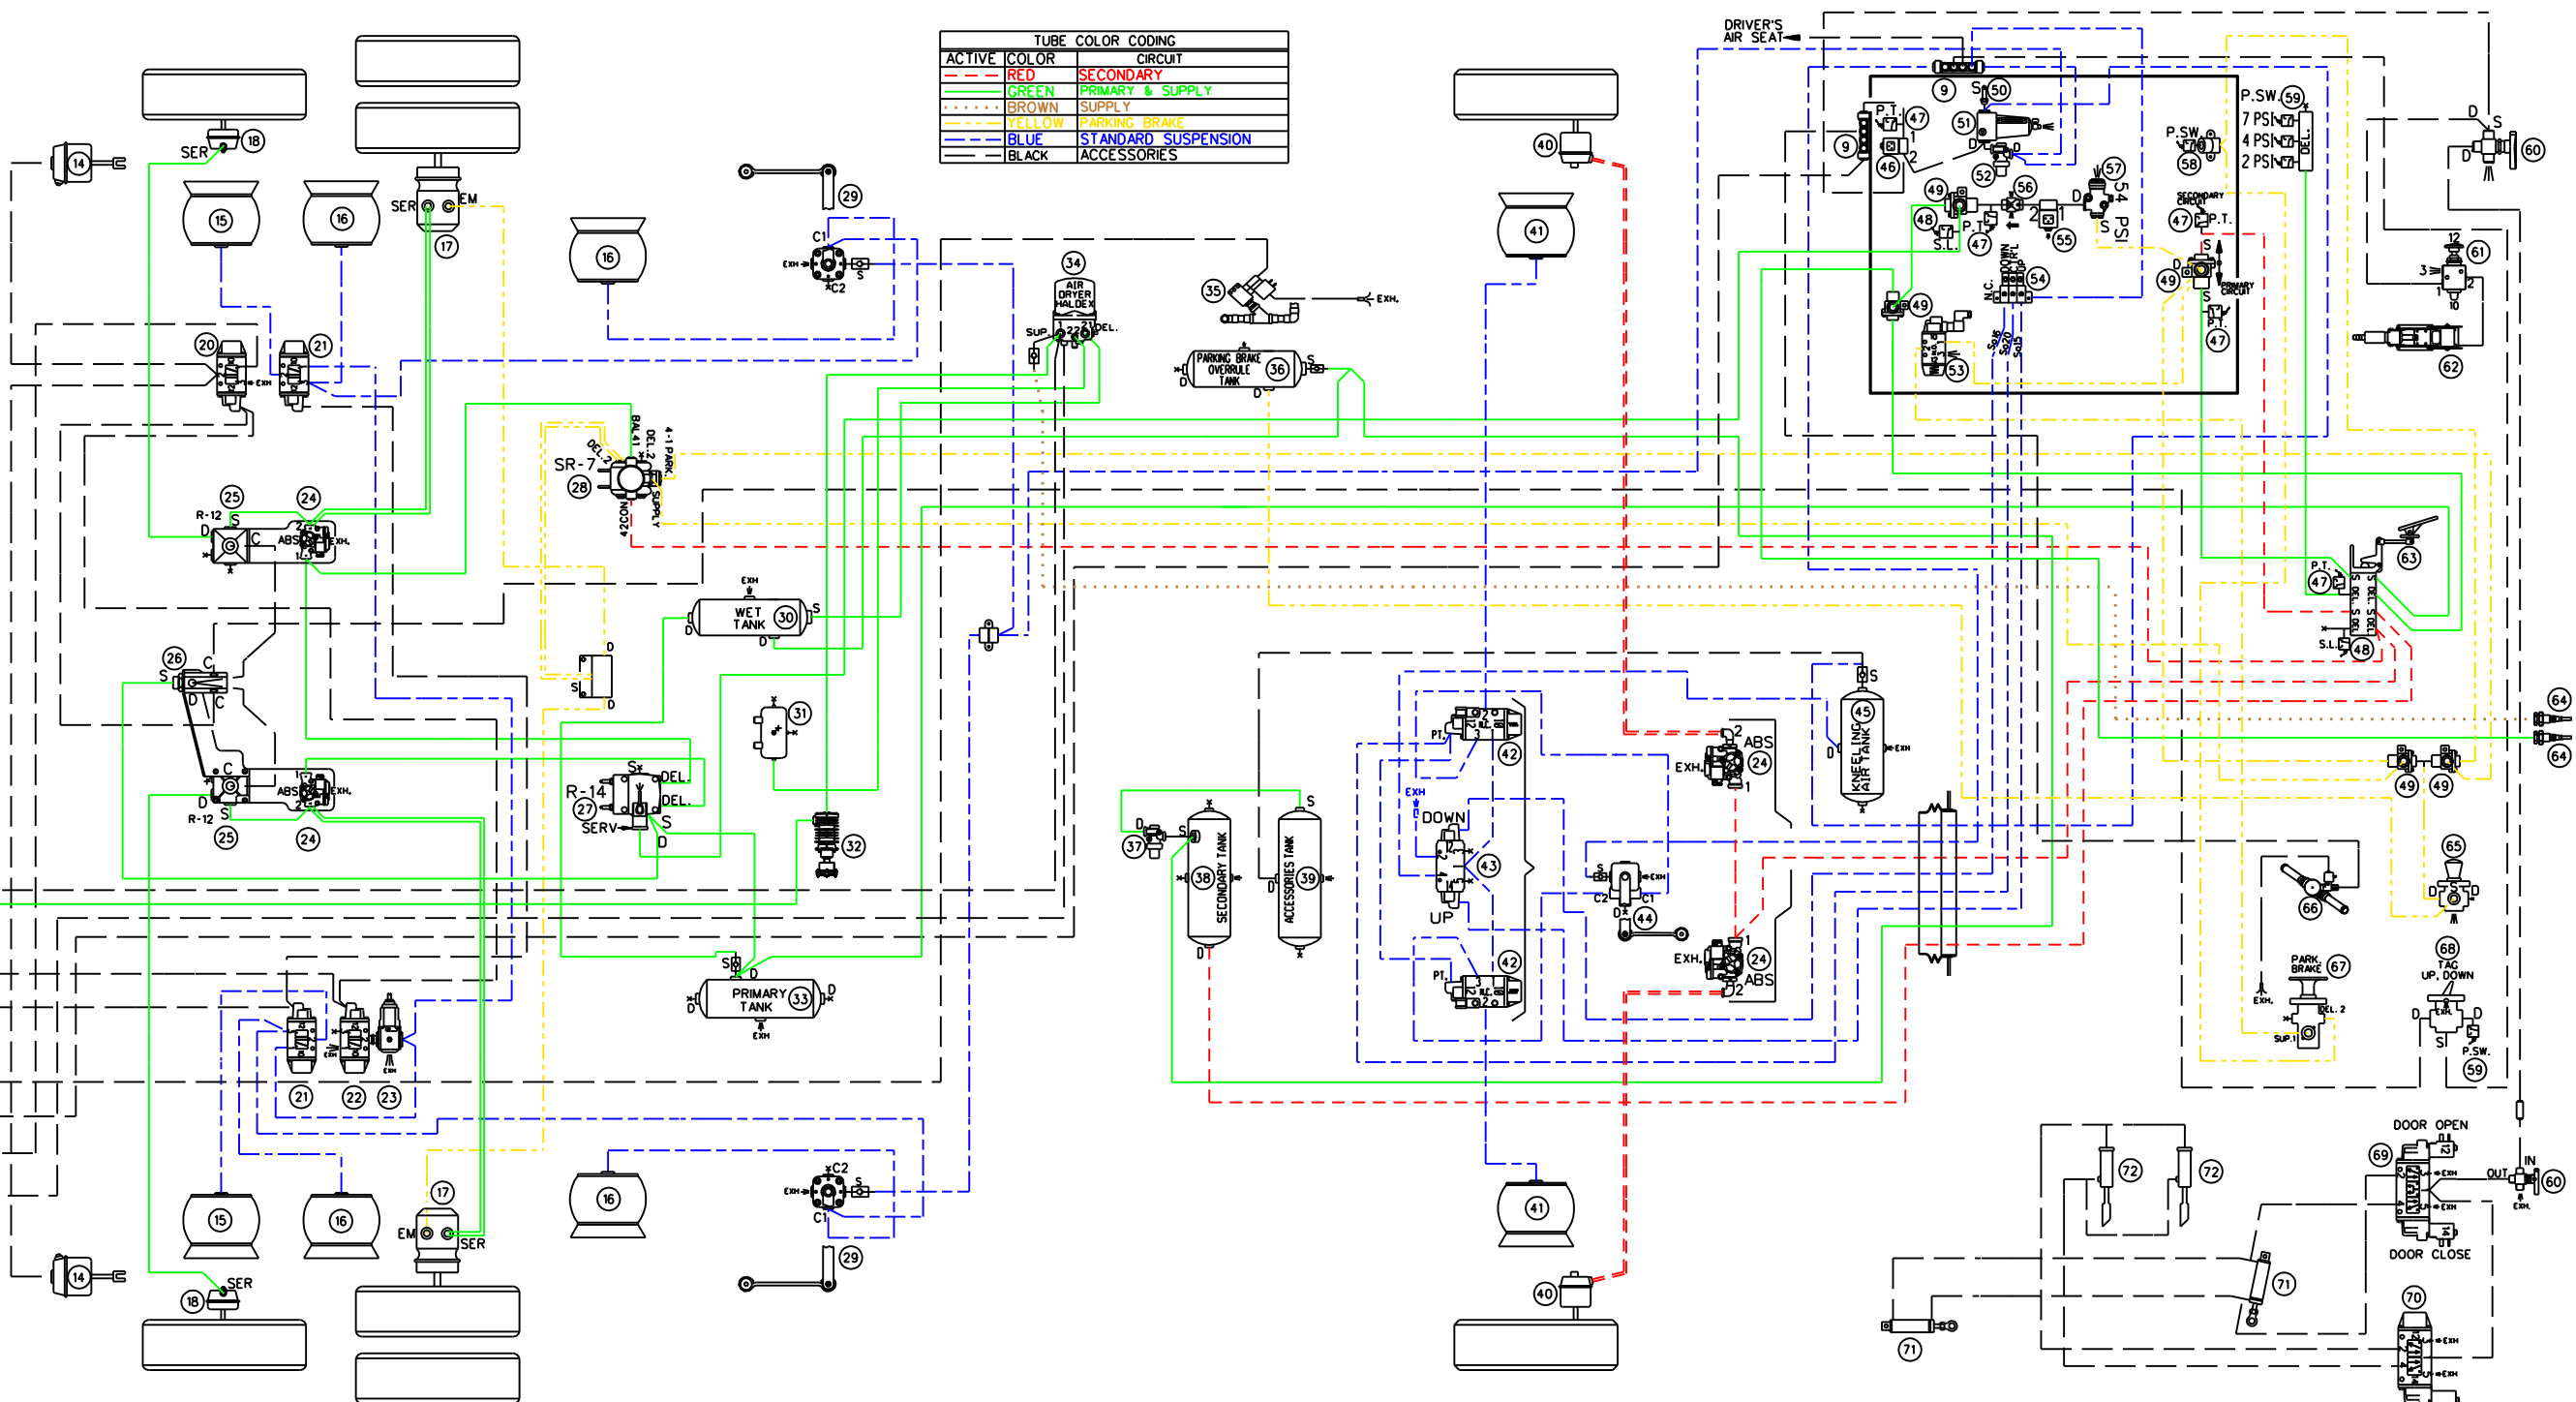

020 TAG UNLOAD VALVE NORRGREN, NUGGET 200	040 FRONT BRAKE CHAMBER, KNORR TYPE 24	060 ENTRANCE DOOR MANUAL VALVE, D-PRO V82	080
019 LIFT TAG AIR VALVE NORRGREN, NUGGET 200	039 ACCESSORIES AIR TANK, JOHNSON WELDING	059 PRESSURE SWITCH N.O. ALLISON	079
018 TAG AXLE BRAKE CHAMBER KNORR, TYPE 14	038 SECONDARY AIR TANK, JOHNSON WELDING	058 PRESSURE SWITCH N.C. KLIXON	078
017 DRIVE AXLE BRAKE CHAMBER, KNORR TYPE 24/24	037 PROTECTION VALVE, BENDIX PR-4	057 PRESSURE REDUCING VALVE, BENDIX RV-3	077
016 DRIVE AXLE AIR SPRING GOODYEAR, TR11	036 PARKING BRAKE OVERRULE AIR TANK, JOHNSON WELDING	056 INLINE QUICK RELEASE VALVE, BENDIX, QR-L	076
015 TAG AXLE AIR SPRING GOODYEAR, TR12	035 WATER VALVE SOLENOID BURKERT, SYSTEM 2002	055 SOLENOID ENTRANCE DOOR INTERLOCK PARKER 7131	075
014 LIFT TAG AIR CYLINDER MGM, TYPE 36	034 AIR DRYER HALDEX	054 MANIFOLD VALVE NORRGREN D0043	074
013 REAR AIR FILL VALVE	033 PRIMARY AIR TANK, JOHNSON WELDING	053 PARKING BRAKE INTERLOCK, NORRGREN NUGGET 200	073
012 AIR BAG 4", GOODYEAR 154	032 OIL SEPARATOR, HALDEX CONSEP	052 PROTECTION VALVE, BENDIX PR-4	072
011 BELT TENSIONER PRESSURE REGULATOR NORRGREN R06	031 PURGE TANK, JOHNSON WELDING	051 AIR FILTER NORRGREN F74G	071
010 BELT TENSIONER MANUAL VALVE	030 WET TANK, JOHNSON WELDING	050 FRONT FILL VALVE, SCHRAEDER 645	070
009 AIR MANIFOLD BLOC, PARKER 24M	029 REAR HEIGHT CONTROL VALVE, BARKSDALE 52321	049 DOUBLE CHECK VALVE, BENDIX DC-4	069
008 REGULATOR OUTPUT RETARDER, NORRGREN R06	028 VALVE FOR PARKING BRAKE, BENDIX SR-7	048 STOP LIGHT SWITCH, BENDIX	068
007 PRESSURE REDUCTOR VALVE AHI, BENDIX RV-3	027 VALVE FOR SERVICE BRAKE, BENDIX R-14	047 PRESSURE TRANSDUCER, VOLVO	067
006 TAG UNLOAD VALVE, NORRGREN V60	026 INVERSION VALVE, BENDIX TR-2	046 ACCESSORIES CUT-OFF SOLENOID, PARKER 7121	066
005 PING TANK, JOHNSON WELDING	025 TAG BRAKE VALVE RELAY, BENDIX R-12	045 KNEELING AIR TANK, JOHNSON WELDING	065
004 SOLENOID VALVE (VOLVO ENGINE)	024 ABS VALVE MODULATOR BENDIX M320	044 FRONT HEIGHT CONTROL VALVE, BARKSDALE 52341	064
003 ALLISON SOLENOID VALVE	023 RELIEF VALVE, NORRGREN V72G	043 KNEELING SUSPENSION VALVE, NORRGREN NUGGET 200	063
002 ALLISON TRANSMISSION RETARDER CYLINDER	022 TAG BAG DEPLETION VALVE NORRGREN NUGGET 200	042 KNEELING SUSPENSION VALVE, NORRGREN NUGGET 200	062
001 AIR COMPRESSOR WABCO 636	021 UNLOAD VALVE NORRGREN, NUGGET 200	041 FRONT AIR SPRING, GOODYEAR 1R12	061