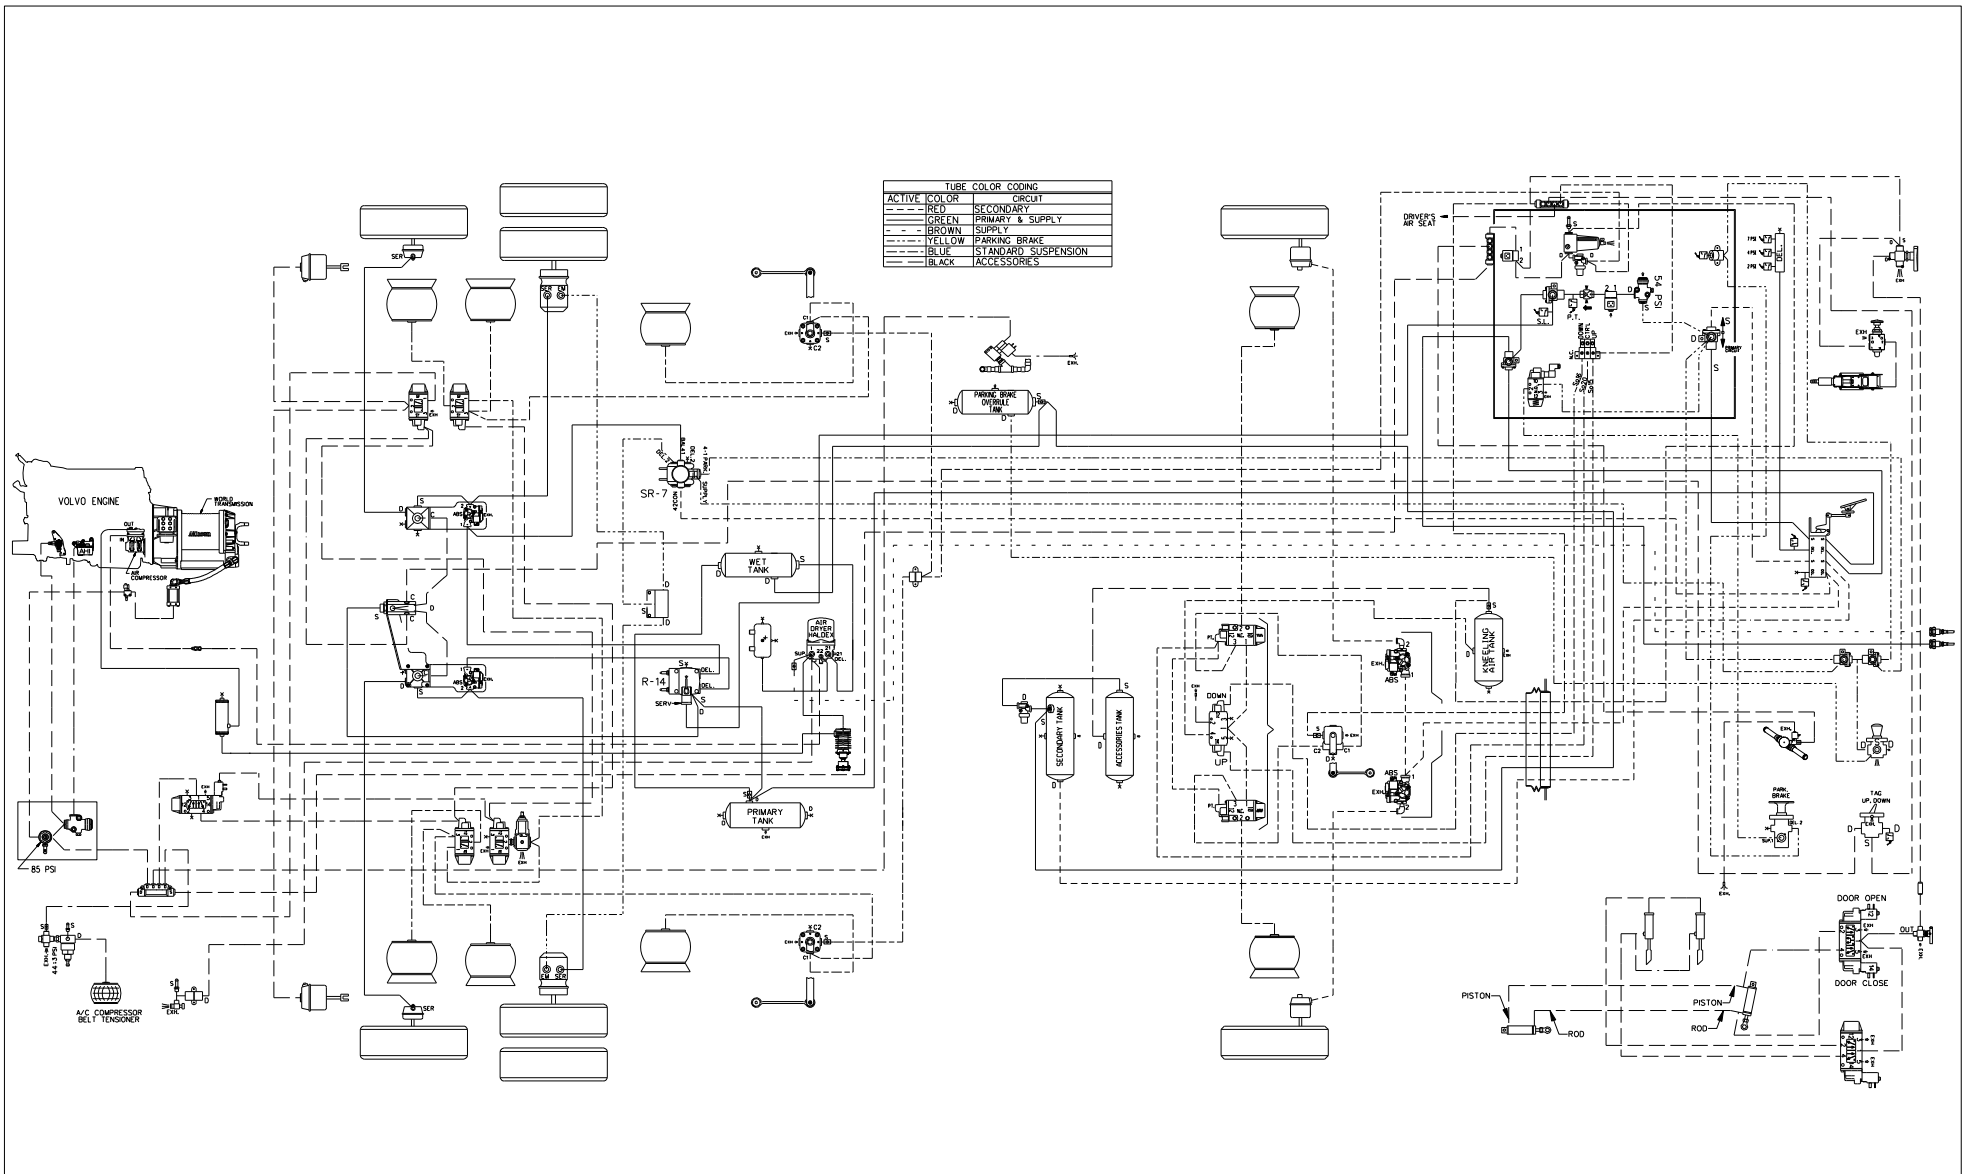

TUBE COLOR CODING	
ACTIVE	CIRCUIT
RED	SECONDARY
BROWN	PRIMARY & SUPPLY
GREEN	SUPPLY
YELLOW	PARKING BRAKE
BLUE	STANDARD SUSPENSION
BLACK	ACCESSORIES

PREVOST

DESCRIPTION:

SCHEMATIC PNEU. COACH X3 NYCTA

REV.:

B

PAGE:

D140390 P1.1

DATE:

2011/04