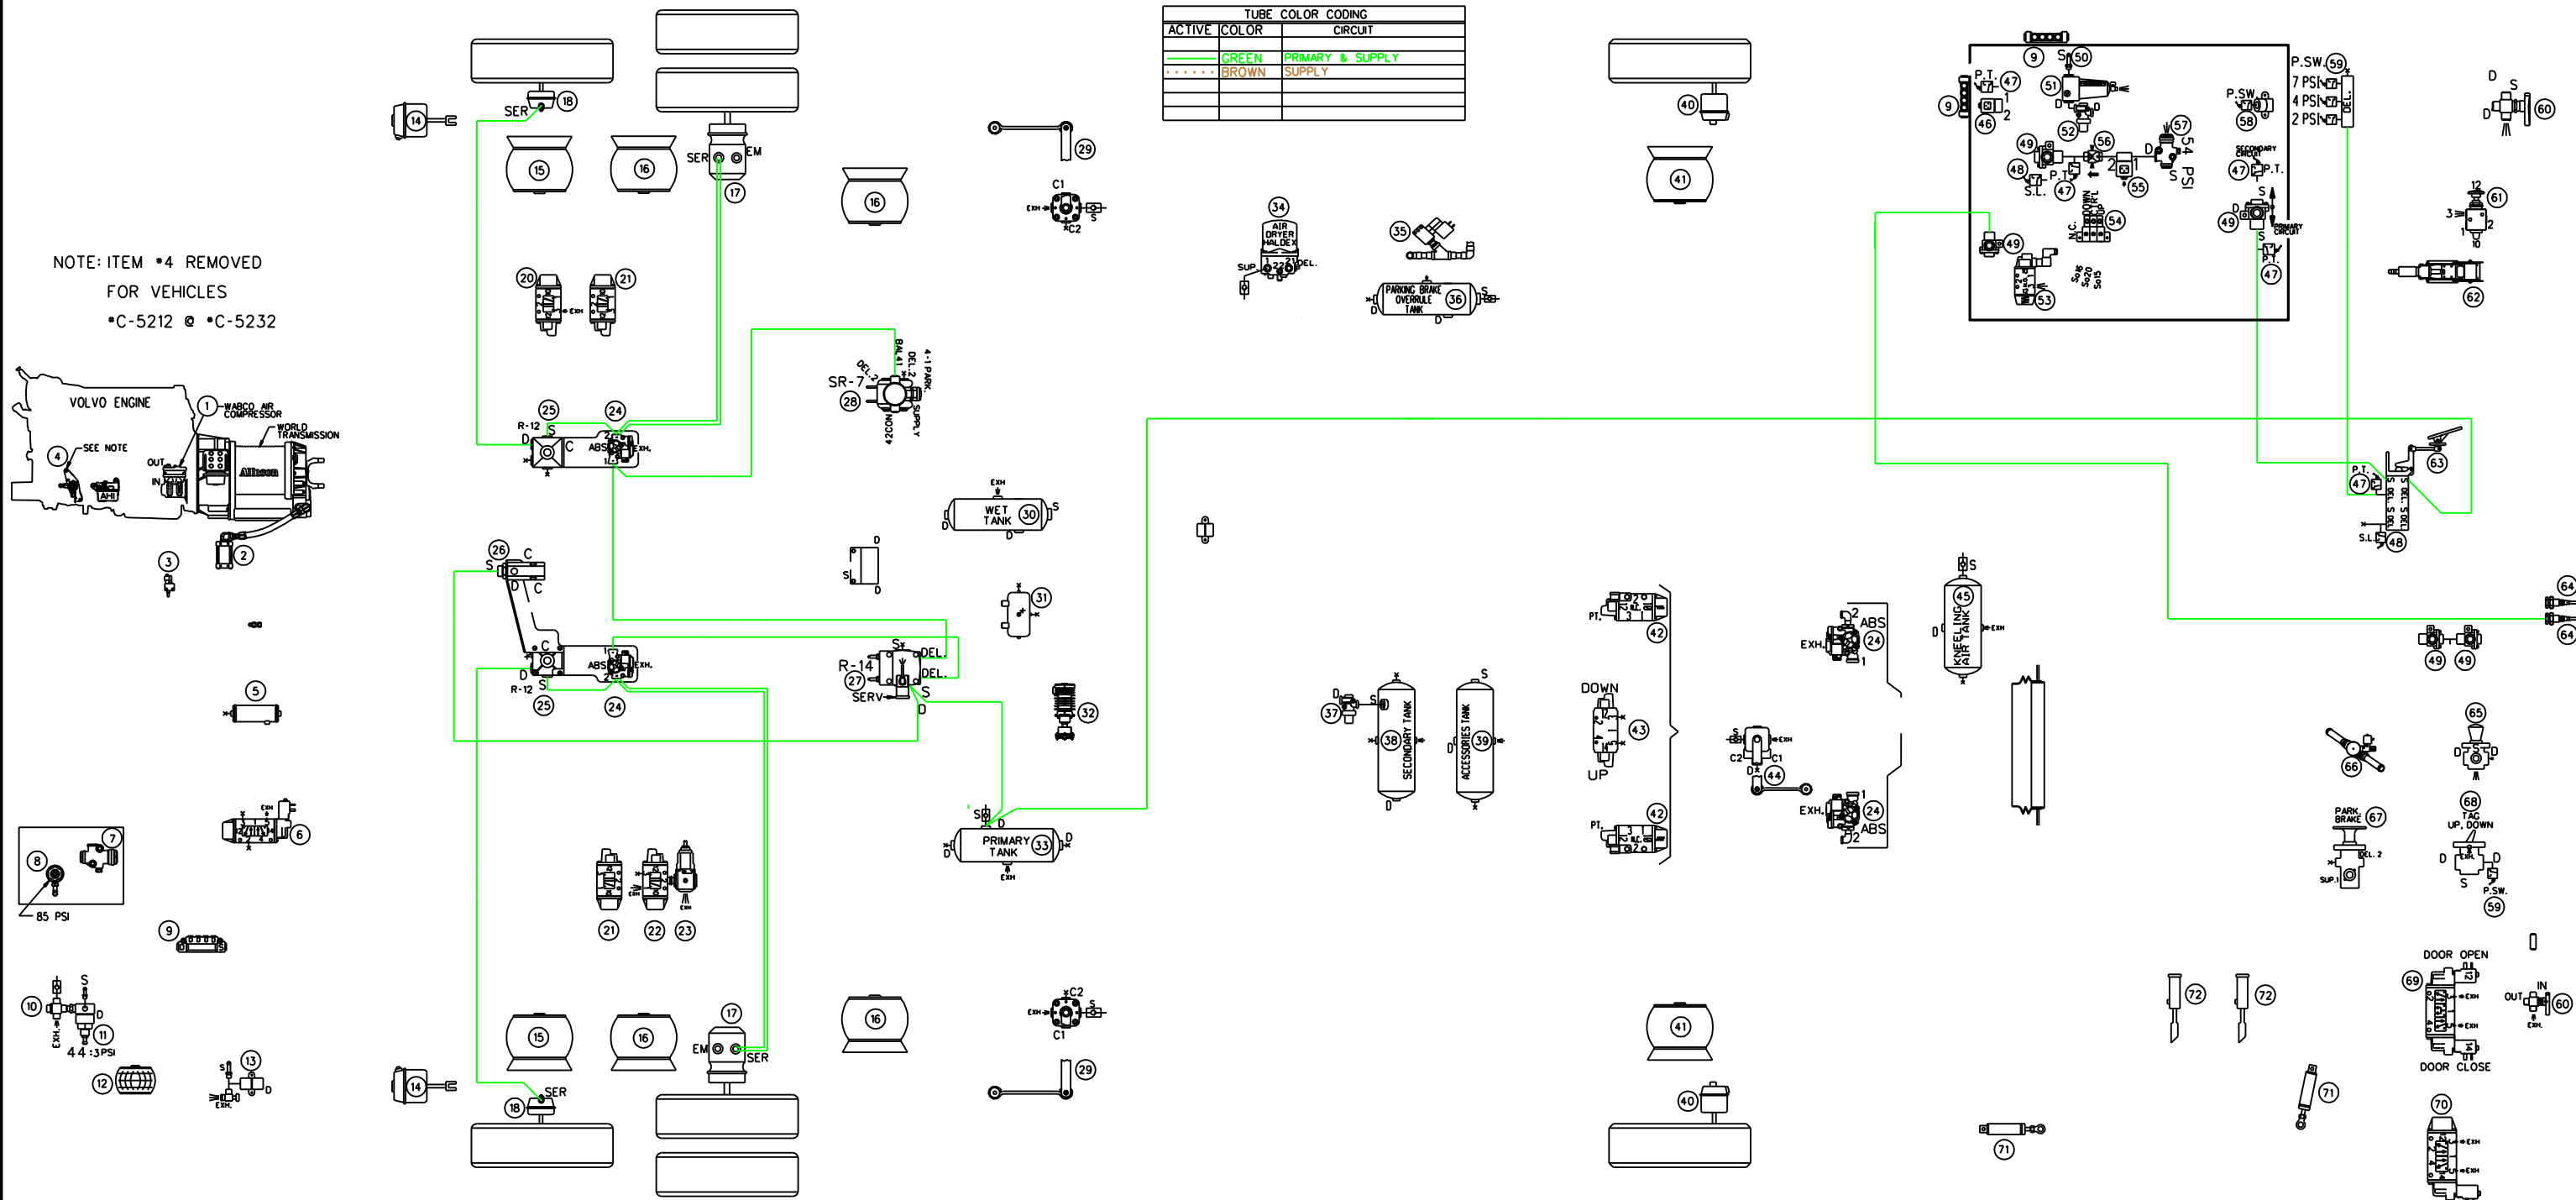

TUBE COLOR CODING	
ACTIVE COLOR	CIRCUIT
GREEN	PRIMARY & SUPPLY
BROWN	SUPPLY

NOTE: ITEM #4 REMOVED FOR VEHICLES
*C-5212 @ *C-5232

020 TAG UNLOAD VALVE NORRGREN, NUGGET 200	040 FRONT BRAKE CHAMBER, KNORR TYPE 24	060 ENTRANCE DOOR MANUAL VALVE, D-PRO V82	080
019 LIFT TAG AIR VALVE NORRGREN, NUGGET 200	039 ACCESSORIES AIR TANK, JOHNSON WELDING	059 PRESSURE SWITCH N.O. ALLISON	079
018 TAG AXLE BRAKE CHAMBER KNORR, TYPE 14	038 SECONDARY AIR TANK, JOHNSON WELDING	058 PRESSURE SWITCH N.C. KLIXON	078
017 DRIVE AXLE BRAKE CHAMBER, KNORR TYPE 24/24	037 PROTECTION VALVE, BENDIX PR-4	057 PRESSURE REDUCING VALVE, BENDIX RV-3	077
016 DRIVE AXLE AIR SPRING GOODYEAR, TR11	036 PARKING BRAKE OVERRULE AIR TANK, JOHNSON WELDING	056 INLINE QUICK RELEASE VALVE BENDIX, QR-L	076
015 TAG AXLE AIR SPRING GOODYEAR, TR12	035 WATER VALVE SOLENOID BURKERT, SYSTEM 2002	055 SOLENOID ENTRANCE DOOR INTERLOCK PARKER 7131	075
014 LIFT TAG AIR CYLINDER MGM, TYPE 36	034 AIR DRYER HALDEX	054 MANIFOLD VALVE NORRGREN D0043	074
013 REAR AIR FILL VALVE	033 PRIMARY AIR TANK, JOHNSON WELDING	053 PARKING BRAKE INTERLOCK, NORRGREN NUGGET 200	073
012 AIR BAG 4", GOODYEAR 1S4	032 OIL SEPARATOR, HALDEX CONSEP	052 PROTECTION VALVE, BENDIX PR-4	072
011 BELT TENSIONER PRESSURE REGULATOR NORRGREN R06	031 PURGE TANK, JOHNSON WELDING	051 AIR FILTER NORRGREN F74G	071
010 BELT TENSIONER MANUAL VALVE	030 WET TANK, JOHNSON WELDING	050 FRONT FILL VALVE, SCHRAEDER 645	070
009 AIR MANIFOLD BLOC, PARKER 24M	029 REAR HEIGHT CONTROL VALVE, BARKSDALE 52321	049 DOUBLE CHECK VALVE, BENDIX DC-4	069
008 REGULATOR OUTPUT RETARDER, NORRGREN R06	028 VALVE FOR PARKING BRAKE, BENDIX SR-7	048 STOP LIGHT SWITCH, BENDIX	068
007 PRESSURE REDUCTOR VALVE AHI, BENDIX RV-3	027 VALVE FOR SERVICE BRAKE, BENDIX R-14	047 PRESSURE TRANSDUCER, VOLVO	067
006 TAG UNLOAD VALVE, NORRGREN V60	026 INVERSION VALVE, BENDIX TR-2	046 ACCESSORIES CUT-OFF SOLENOID, PARKER 7121	066
005 PING TANK, JOHNSON WELDING	025 TAG BRAKE VALVE RELAY, BENDIX R-12	045 KNEELING AIR TANK, JOHNSON WELDING	065
004 SOLENOID VALVE (VOLVO ENGINE)	024 ABS VALVE MODULATOR BENDIX M320	044 FRONT HEIGHT CONTROL VALVE, BARKSDALE 52341	064
003 ALLISON SOLENOID VALVE	023 RELIEF VALVE, NORRGREN V72G	043 KNEELING SUSPENSION VALVE, NORRGREN NUGGET 200	063
002 ALLISON TRANSMISSION RETARDER CYLINDER	022 TAG BAG DEPLETION VALVE NORRGREN NUGGET 200	042 KNEELING SUSPENSION VALVE, NORRGREN NUGGET 200	062
001 AIR COMPRESSOR WABCO 636	021 UNLOAD VALVE NORRGREN, NUGGET 200	041 FRONT AIR SPRING, GOODYEAR 1R12	061
ITEM DESCRIPTION	ITEM DESCRIPTION	ITEM DESCRIPTION	ITEM DESCRIPTION

PREVOST

DESCRIPTION:

PNEUMATIC SCHEMATIC X3 NYCTA
REAR BRAKE, PRIMARY GREEN COLOR TUBES

REV.: D
DATE: 2012/02

PAGE:
D140390 P1.3.3