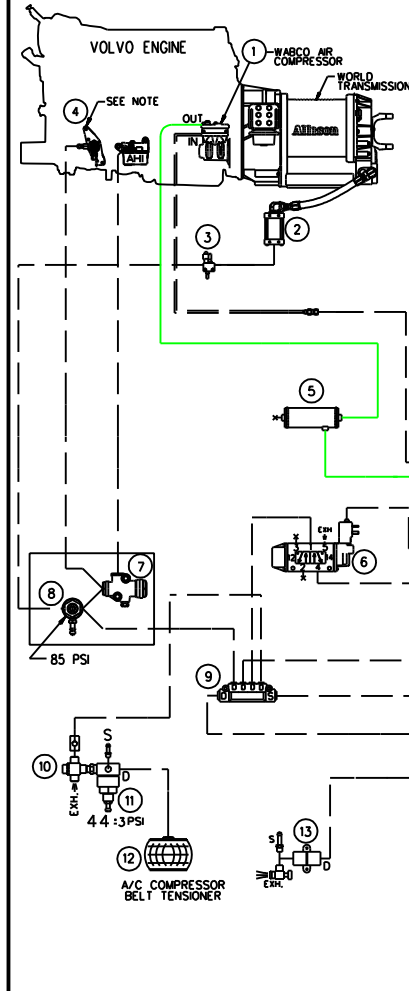

020 TAG UNLOAD VALVE NORRGREN, NUGGET 200	040 FRONT BRAKE CHAMBER, KNORR TYPE 24	060 ENTRANCE DOOR MANUAL VALVE, D-PRO V82	080
019 LIFT TAG AIR VALVE NORRGREN, NUGGET 200	039 ACCESSORIES AIR TANK, JOHNSON WELDING	059 PRESSURE SWITCH N.O. ALLISON	079
018 TAG AXLE BRAKE CHAMBER KNORR, TYPE 14	038 SECONDARY AIR TANK, JOHNSON WELDING	058 PRESSURE SWITCH N.C. KLIXON	078
017 DRIVE AXLE BRAKE CHAMBER, KNORR TYPE 24/24	037 PROTECTION VALVE, BENDIX PR-4	057 PRESSURE REDUCING VALVE, BENDIX RV-3	077
016 DRIVE AXLE AIR SPRING GOODYEAR, TR11	036 PARKING BRAKE OVERRULE AIR TANK, JOHNSON WELDING	056 INLINE QUICK RELEASE VALVE, BENDIX, QR-L	076
015 TAG AXLE AIR SPRING GOODYEAR, TR12	035 WATER VALVE SOLENOID BURKERT, SYSTEM 2002	055 SOLENOID ENTRANCE DOOR INTERLOCK PARKER 7131	075
014 LIFT TAG AIR CYLINDER MGM, TYPE 36	034 AIR DRYER HALDEX	054 MANIFOLD VALVE NORRGREN D0043	074
013 REAR AIR FILL VALVE	033 PRIMARY AIR TANK, JOHNSON WELDING	053 PARKING BRAKE INTERLOCK, NORRGREN NUGGET 200	073
012 AIR BAG 4", GOODYEAR 154	032 OIL SEPARATOR, HALDEX CONSEP	052 PROTECTION VALVE, BENDIX PR-4	072
011 BELT TENSIONER PRESSURE REGULATOR NORRGREN R06	031 PURGE TANK, JOHNSON WELDING	051 AIR FILTER NORRGREN F74G	071
010 BELT TENSIONER MANUAL VALVE	030 WET TANK, JOHNSON WELDING	050 FRONT FILL VALVE, SCHRAEDER 645	070
009 AIR MANIFOLD BLOC, PARKER 24M	029 REAR HEIGHT CONTROL VALVE, BARKSDALE 52321	049 DOUBLE CHECK VALVE, BENDIX DC-4	069
008 REGULATOR OUTPUT RETARDER, NORRGREN R06	028 VALVE FOR PARKING BRAKE, BENDIX SR-7	048 STOP LIGHT SWITCH, BENDIX	068
007 PRESSURE REDUCTOR VALVE AHI, BENDIX RV-3	027 VALVE FOR SERVICE BRAKE, BENDIX R-14	047 PRESSURE TRANSDUCER, VOLVO	067
006 TAG UNLOAD VALVE, NORRGREN V60	026 INVERSION VALVE, BENDIX TR-2	046 ACCESSORIES CUT-OFF SOLENOID, PARKER 7121	066
005 PING TANK, JOHNSON WELDING	025 TAG BRAKE VALVE RELAY, BENDIX R-12	045 KNEELING AIR TANK, JOHNSON WELDING	065
004 SOLENOID VALVE (VOLVO ENGINE)	024 ABS VALVE MODULATOR BENDIX M320	044 FRONT HEIGHT CONTROL VALVE, BARKSDALE 52341	064
003 ALLISON SOLENOID VALVE	023 RELIEF VALVE, NORRGREN V72G	043 KNEELING SUSPENSION VALVE, NORRGREN NUGGET 200	063
002 ALLISON TRANSMISSION RETARDER CYLINDER	022 TAG BAG DEPLETION VALVE NORRGREN NUGGET 200	042 KNEELING SUSPENSION VALVE, NORRGREN NUGGET 200	062
001 AIR COMPRESSOR WABCO 636	021 UNLOAD VALVE NORRGREN, NUGGET 200	041 FRONT AIR SPRING, GOODYEAR 1R12	061