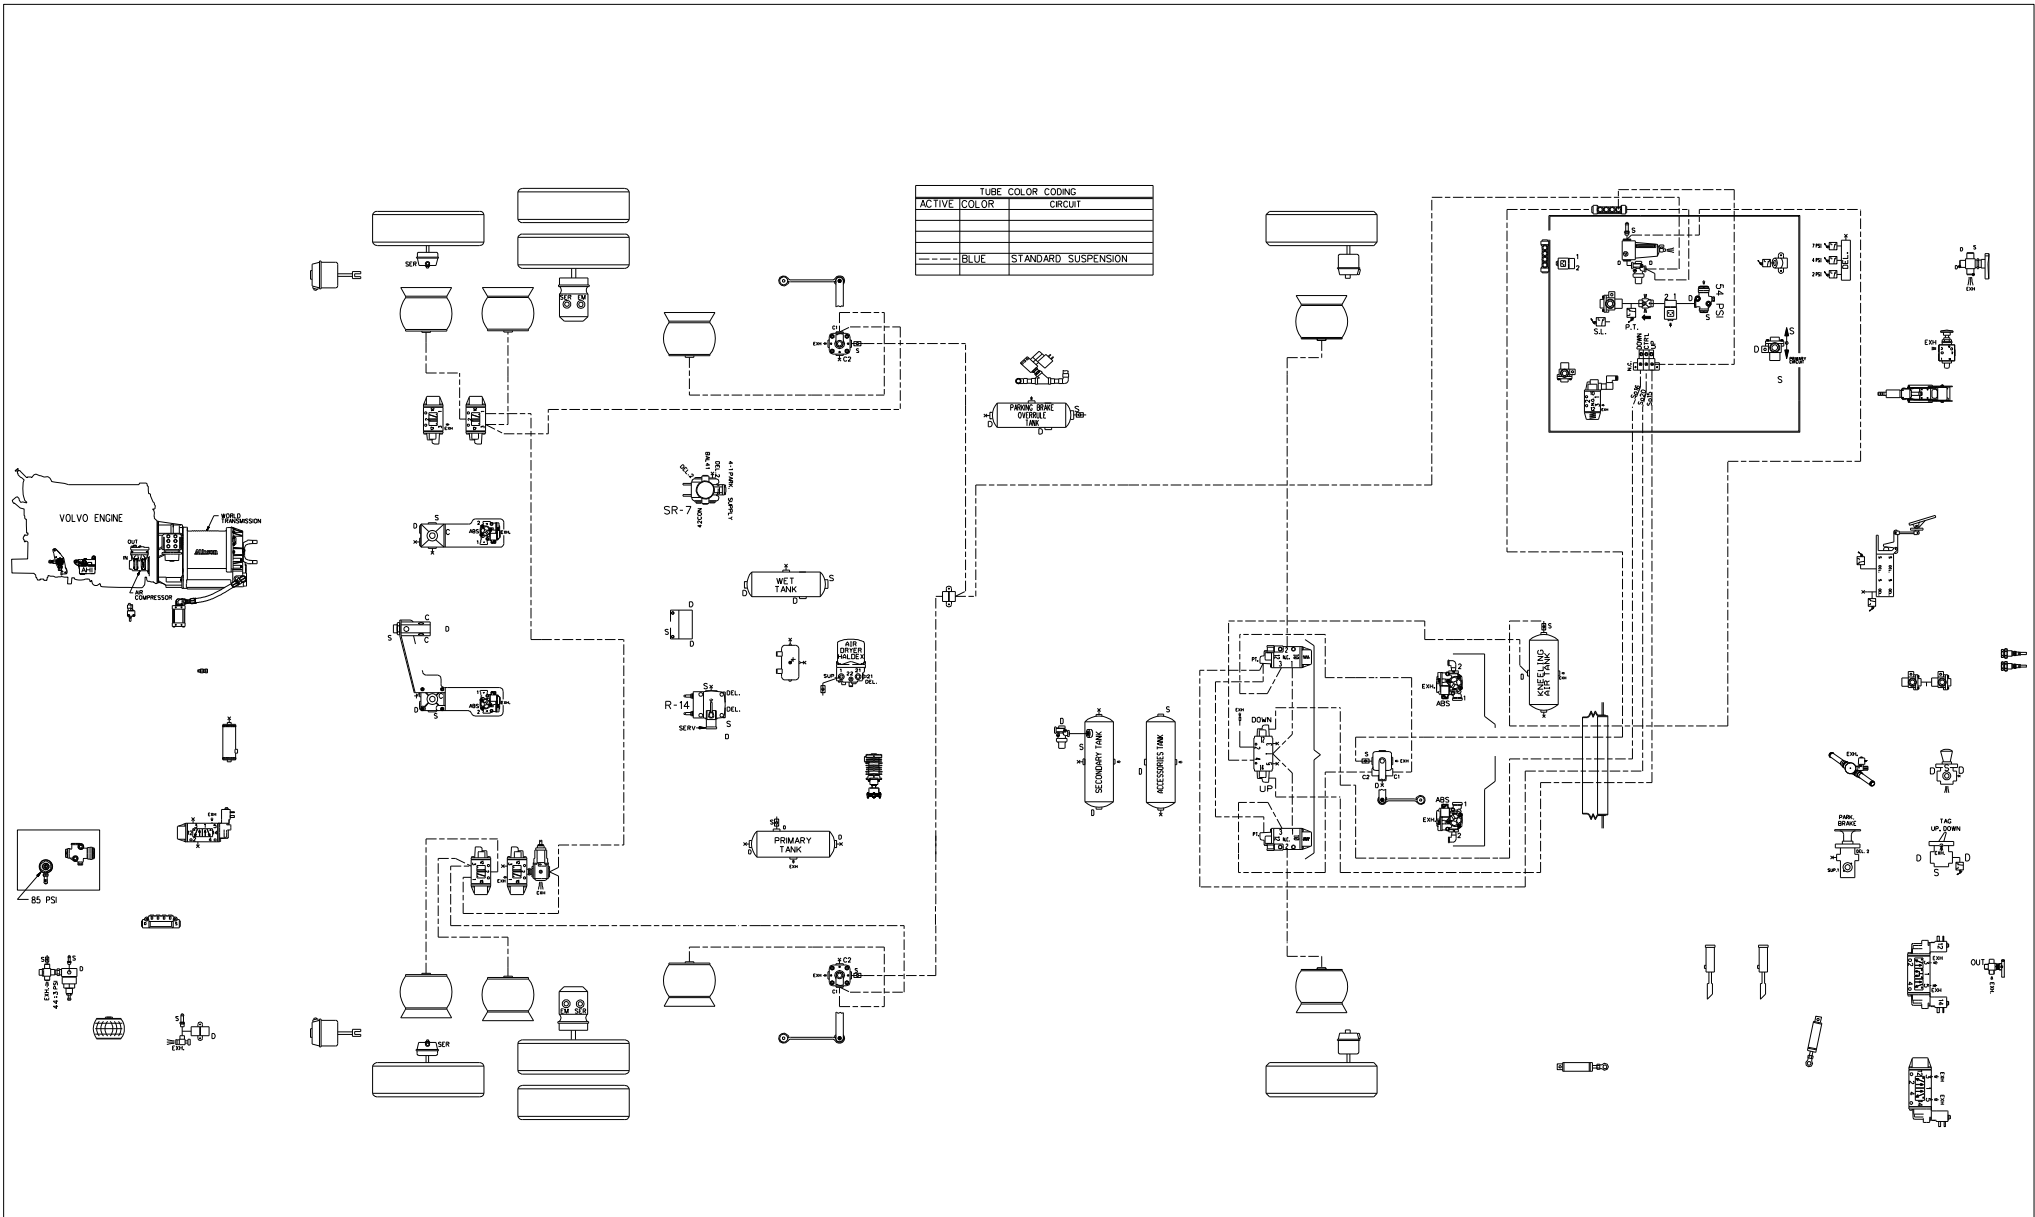

PREVOST

DESCRIPTION:

PNEUMATIC SCHEMATIC X3 NYCTA
EMERGENCY AND PARKING BRAKE

REV.: D
DATE: 2012/02

PAGE:
D140390 P1.3.5

PREVOST

DESCRIPTION:

SCHMATIC PNEU. X3 NYCTA,
SUSPENSION SYS. ONLY