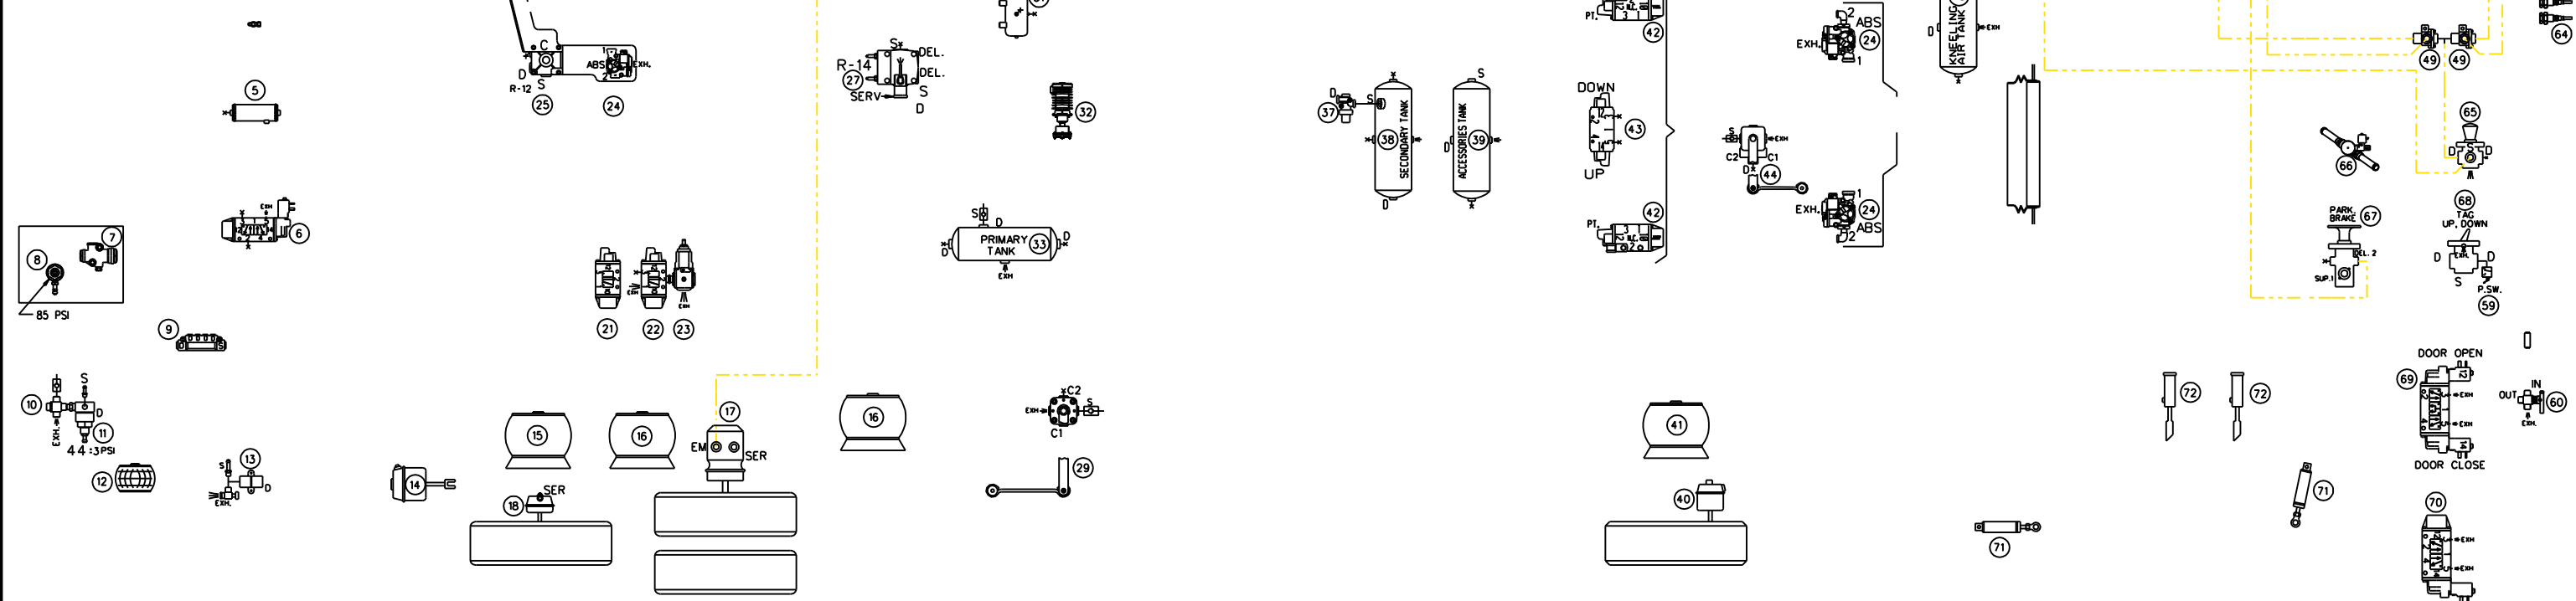

PREVOST

DESCRIPTION:

PNEUMATIC SCHEMATIC X3 NYCTA
 REAR BRAKE, PRIMARY GREEN COLOR TUBES

REV.: D
 DATE: 2012/02

PAGE:
 D140390 P1.3.3

TUBE COLOR CODING		
ACTIVE	COLOR	CIRCUIT
	---	YELLOW PARKING BRAKE

NOTE: ITEM #4 REMOVED
FOR VEHICLES
•C-5212 @ •C-5232