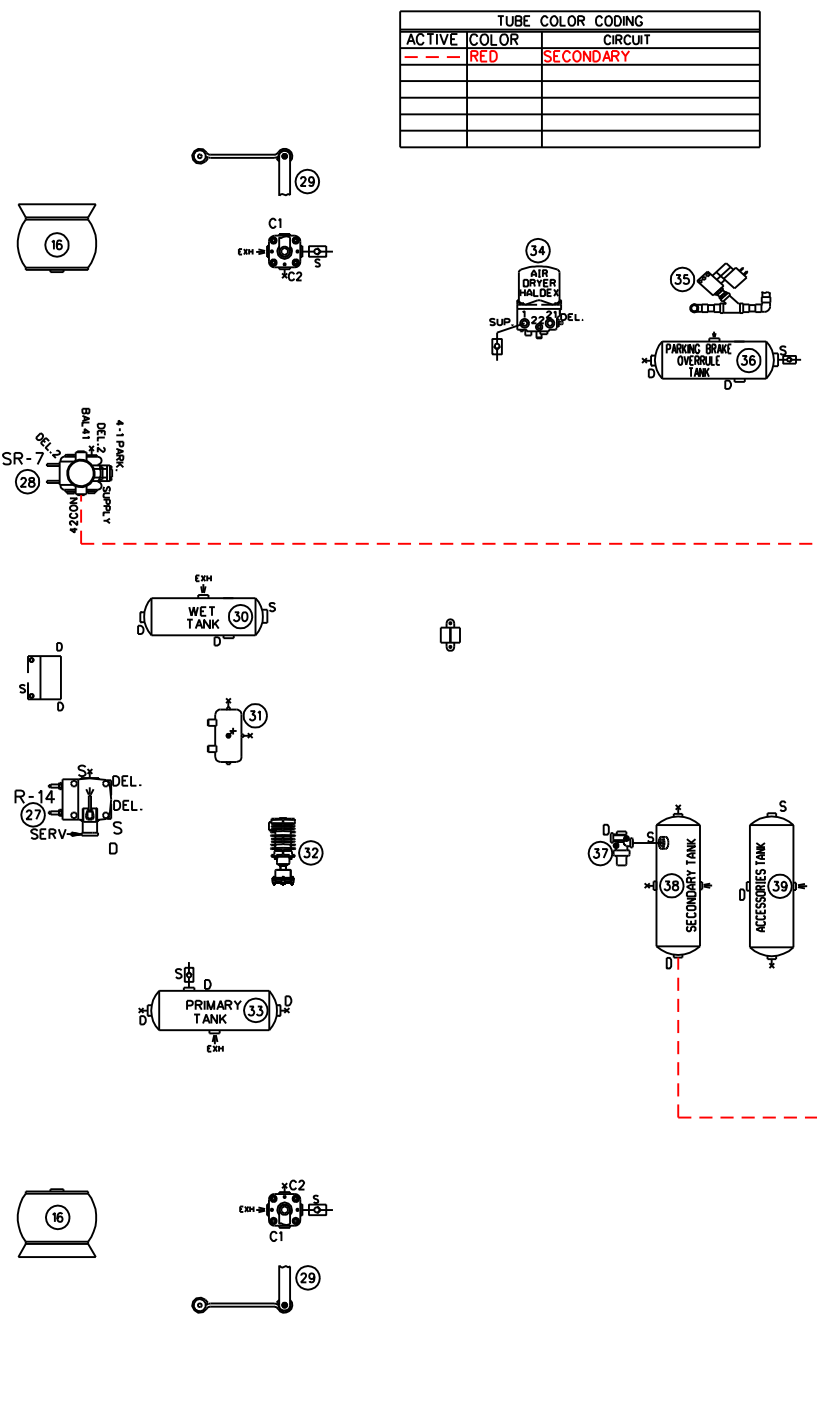

TUBE COLOR CODING		
ACTIVE	COLOR	CIRCUIT
-	RED	SECONDARY

NOTE: ITEM #4 REMOVED
FOR VEHICLES
•C-5212 @ •C-5232

020 TAG UNLOAD VALVE NORRGREN, NUGGET 200	040 FRONT BRAKE CHAMBER, KNORR TYPE 24	060 ENTRANCE DOOR MANUAL VALVE, D-PRO V82	080
019 LIFT TAG AIR VALVE NORRGREN, NUGGET 200	039 ACCESSORIES AIR TANK, JOHNSON WELDING	059 PRESSURE SWITCH N.O. ALLISON	079
018 TAG AXLE BRAKE CHAMBER KNORR, TYPE 14	038 SECONDARY AIR TANK, JOHNSON WELDING	058 PRESSURE SWITCH N.C. KLIXON	078
017 DRIVE AXLE BRAKE CHAMBER, KNORR TYPE 24/24	037 PROTECTION VALVE, BENDIX PR-4	057 PRESSURE REDUCING VALVE, BENDIX RV-3	077
016 DRIVE AXLE AIR SPRING GOODYEAR, TR11	036 PARKING BRAKE OVERRULE AIR TANK, JOHNSON WELDING	056 INLINE QUICK RELEASE VALVE, BENDIX, QR-L	076
015 TAG AXLE AIR SPRING GOODYEAR, TR12	035 WATER VALVE SOLENOID BURKERT, SYSTEM 2002	055 SOLENOID ENTRANCE DOOR INTERLOCK PARKER 7131	075
014 LIFT TAG AIR CYLINDER MGM, TYPE 36	034 AIR DRYER HALDEX	054 MANIFOLD VALVE NORRGREN D0043	074
013 REAR AIR FILL VALVE	033 PRIMARY AIR TANK, JOHNSON WELDING	053 PARKING BRAKE INTERLOCK, NORRGREN NUGGET 200	073
012 AIR BAG 4", GOODYEAR 1S4	032 OIL SEPARATOR, HALDEX CONSEP	052 PROTECTION VALVE, BENDIX PR-4	072
011 BELT TENSIONER PRESSURE REGULATOR NORRGREN R06	031 PURGE TANK, JOHNSON WELDING	051 AIR FILTER NORRGREN F74G	071
010 BELT TENSIONER MANUAL VALVE	030 WET TANK, JOHNSON WELDING	050 FRONT FILL VALVE, SCHRAEDER 645	070
009 AIR MANIFOLD BLOC, PARKER 24M	029 REAR HEIGHT CONTROL VALVE, BARKSDALE 52321	049 DOUBLE CHECK VALVE, BENDIX DC-4	069
008 REGULATOR OUTPUT RETARDER, NORRGREN R06	028 VALVE FOR PARKING BRAKE, BENDIX SR-7	048 STOP LIGHT SWITCH, BENDIX	068
007 PRESSURE REDUCTOR VALVE AHI, BENDIX RV-3	027 VALVE FOR SERVICE BRAKE, BENDIX R-14	047 PRESSURE TRANSDUCER, VOLVO	067
006 TAG UNLOAD VALVE, NORRGREN V60	026 INVERSION VALVE, BENDIX TR-2	046 ACCESSORIES CUT-OFF SOLENOID, PARKER 7121	066
005 PING TANK, JOHNSON WELDING	025 TAG BRAKE VALVE RELAY, BENDIX R-12	045 KNEELING AIR TANK, JOHNSON WELDING	065
004 SOLENOID VALVE (VOLVO ENGINE)	024 ABS VALVE MODULATOR BENDIX M320	044 FRONT HEIGHT CONTROL VALVE, BARKSDALE 52341	064
003 ALLISON SOLENOID VALVE	023 RELIEF VALVE, NORRGREN V72G	043 KNEELING SUSPENSION VALVE, NORRGREN NUGGET 200	063
002 ALLISON TRANSMISSION RETARDER CYLINDER	022 TAG BAG DEPLETION VALVE NORRGREN NUGGET 200	042 KNEELING SUSPENSION VALVE, NORRGREN NUGGET 200	062
001 AIR COMPRESSOR WABCO 636	021 UNLOAD VALVE NORRGREN, NUGGET 200	041 FRONT AIR SPRING, GOODYEAR 1R12	061
ITEM DESCRIPTION	ITEM DESCRIPTION	ITEM DESCRIPTION	ITEM DESCRIPTION

PREVOST

DESCRIPTION:

PNEUMATIC SCHEMATIC X3 NYCTA
FRONT BRAKE, SECONDARY RED COLOR TUBES

REV.: D
DATE: 2012/02

PAGE: D140390 P1.3.2