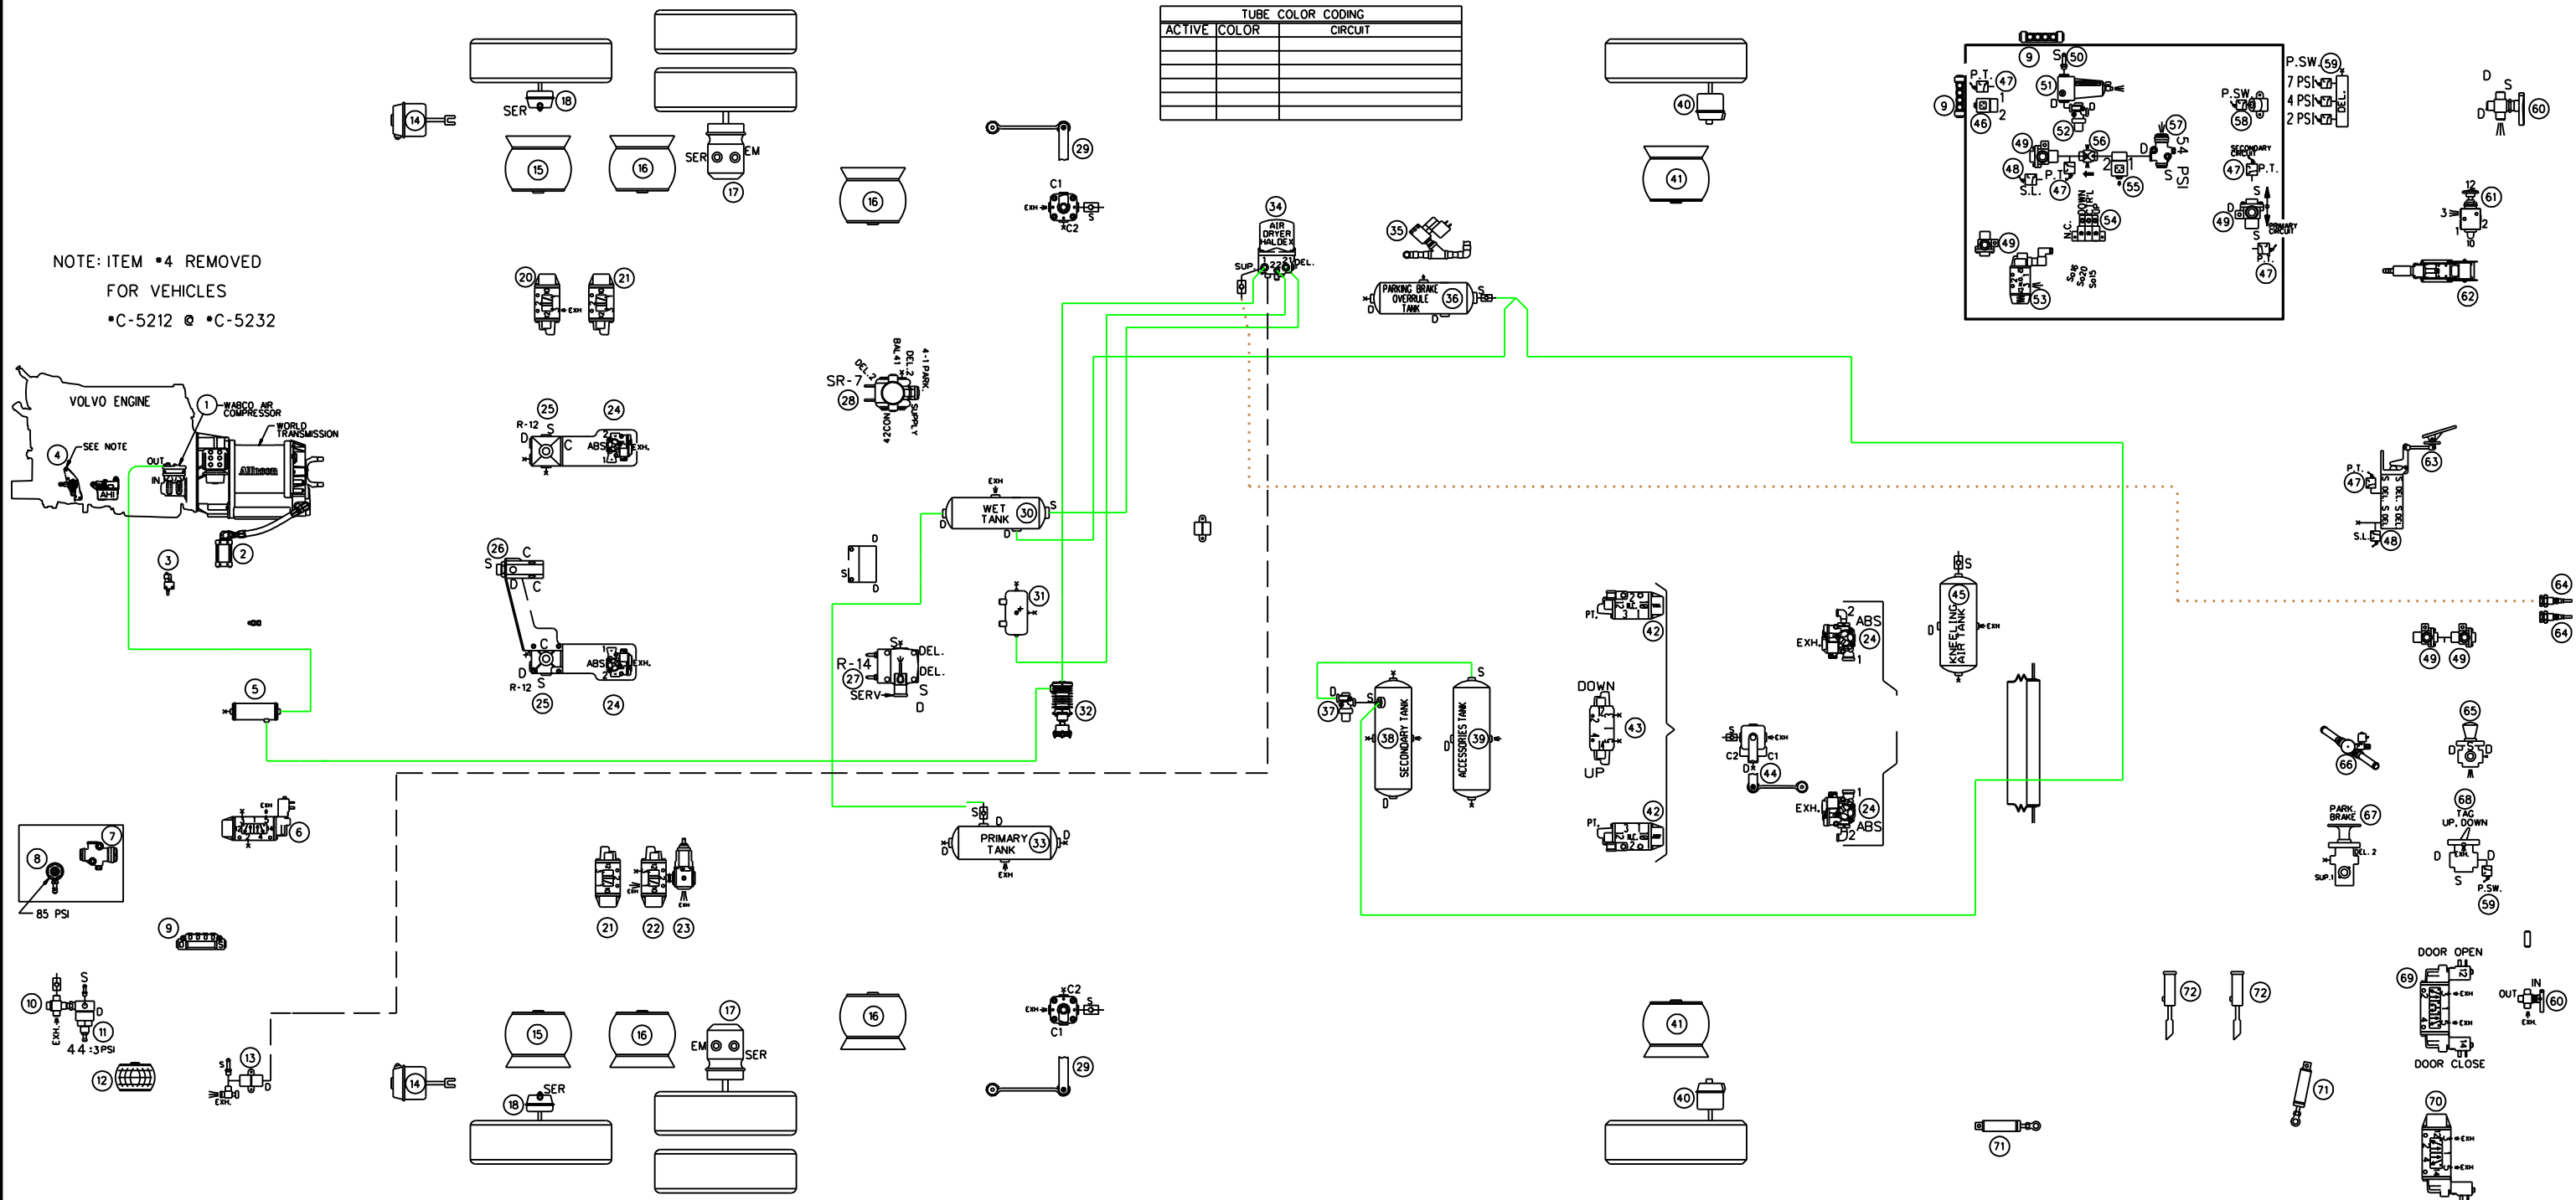

PREVOST

DESCRIPTION:
PNEUMATIC SCHEMATIC X3 NYCTA
COMPLETE AIR BRAKE SYSTEM

REV.: D
DATE: 2012/02

PAGE:
D140390 P1.3

TUBE COLOR CODING		
ACTIVE	COLOR	CIRCUIT

NOTE: ITEM #4 REMOVED
FOR VEHICLES
•C-5212 @ •C-5232