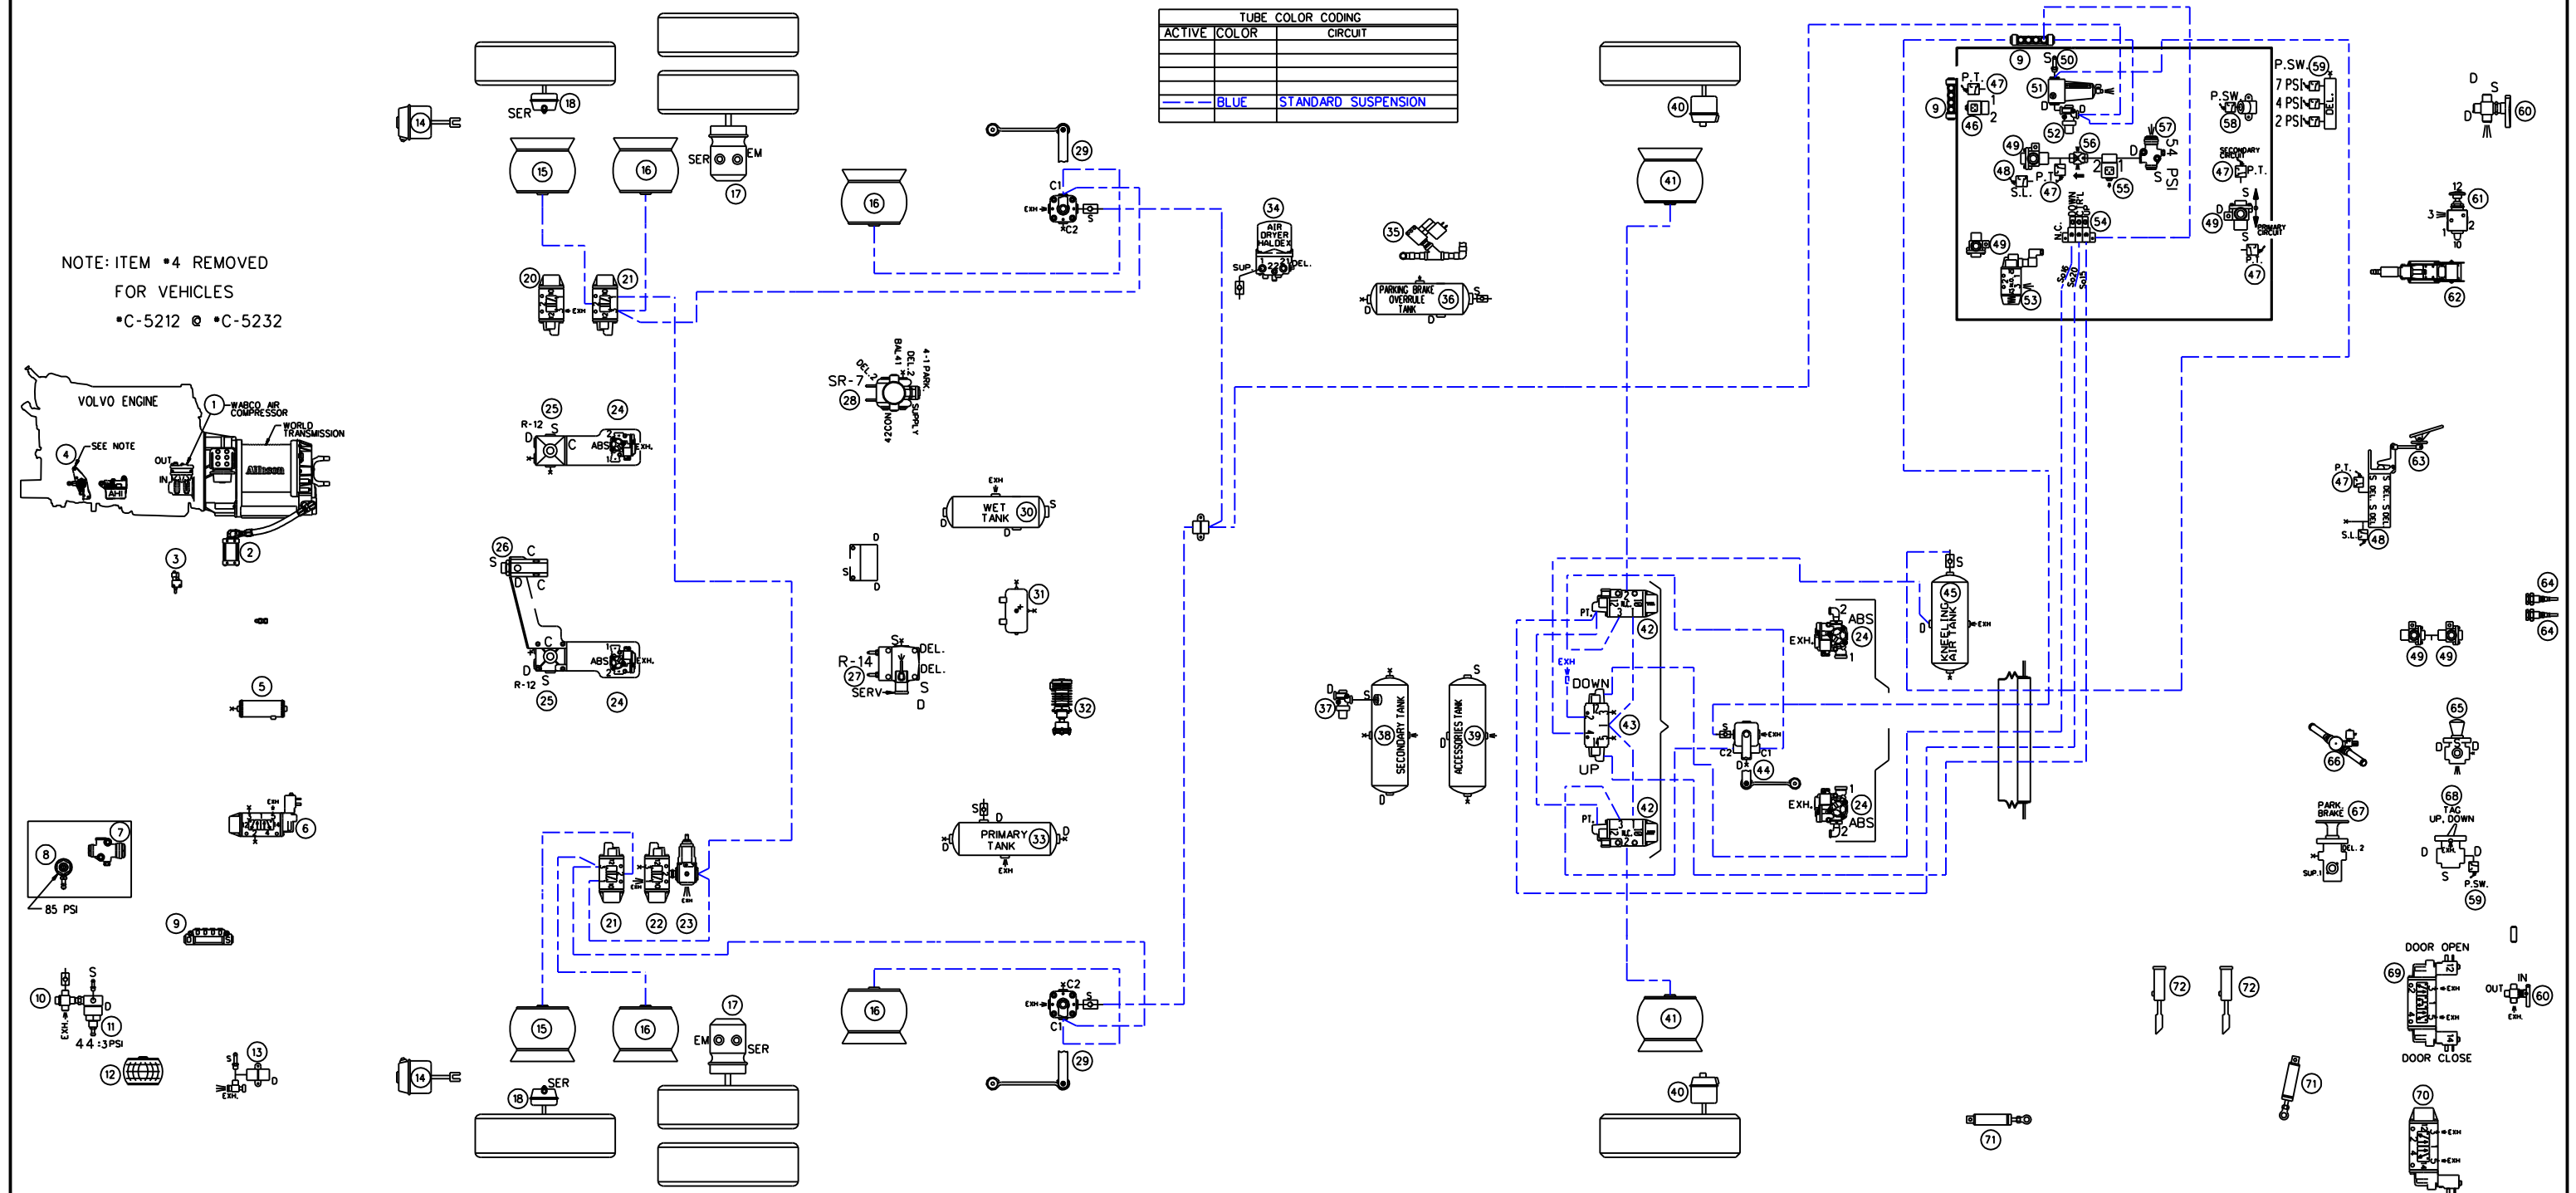

REV.:

B

PAGE:

DATE:

2011/04

D140390 P1.4

TUBE COLOR CODING		
ACTIVE	COLOR	CIRCUIT
	---	STANDARD SUSPENSION

NOTE: ITEM # 4 REMOVED FOR VEHICLES *C-5212 @ *C-5232