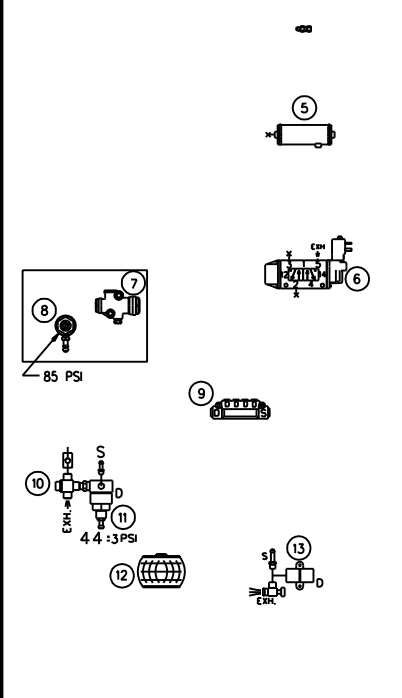

PREVOST

DESCRIPTION:

PNEUMATIC SCHEMATIC COACH X3 NYCTA
MAIN AIR SUPPLY

REV.: D
DATE: 2012/02

PAGE:
D140390 P1.3.1

TUBE COLOR CODING		
ACTIVE	COLOR	CIRCUIT
-	RED	SECONDARY

NOTE: ITEM #4 REMOVED
FOR VEHICLES
•C-5212 @ •C-5232