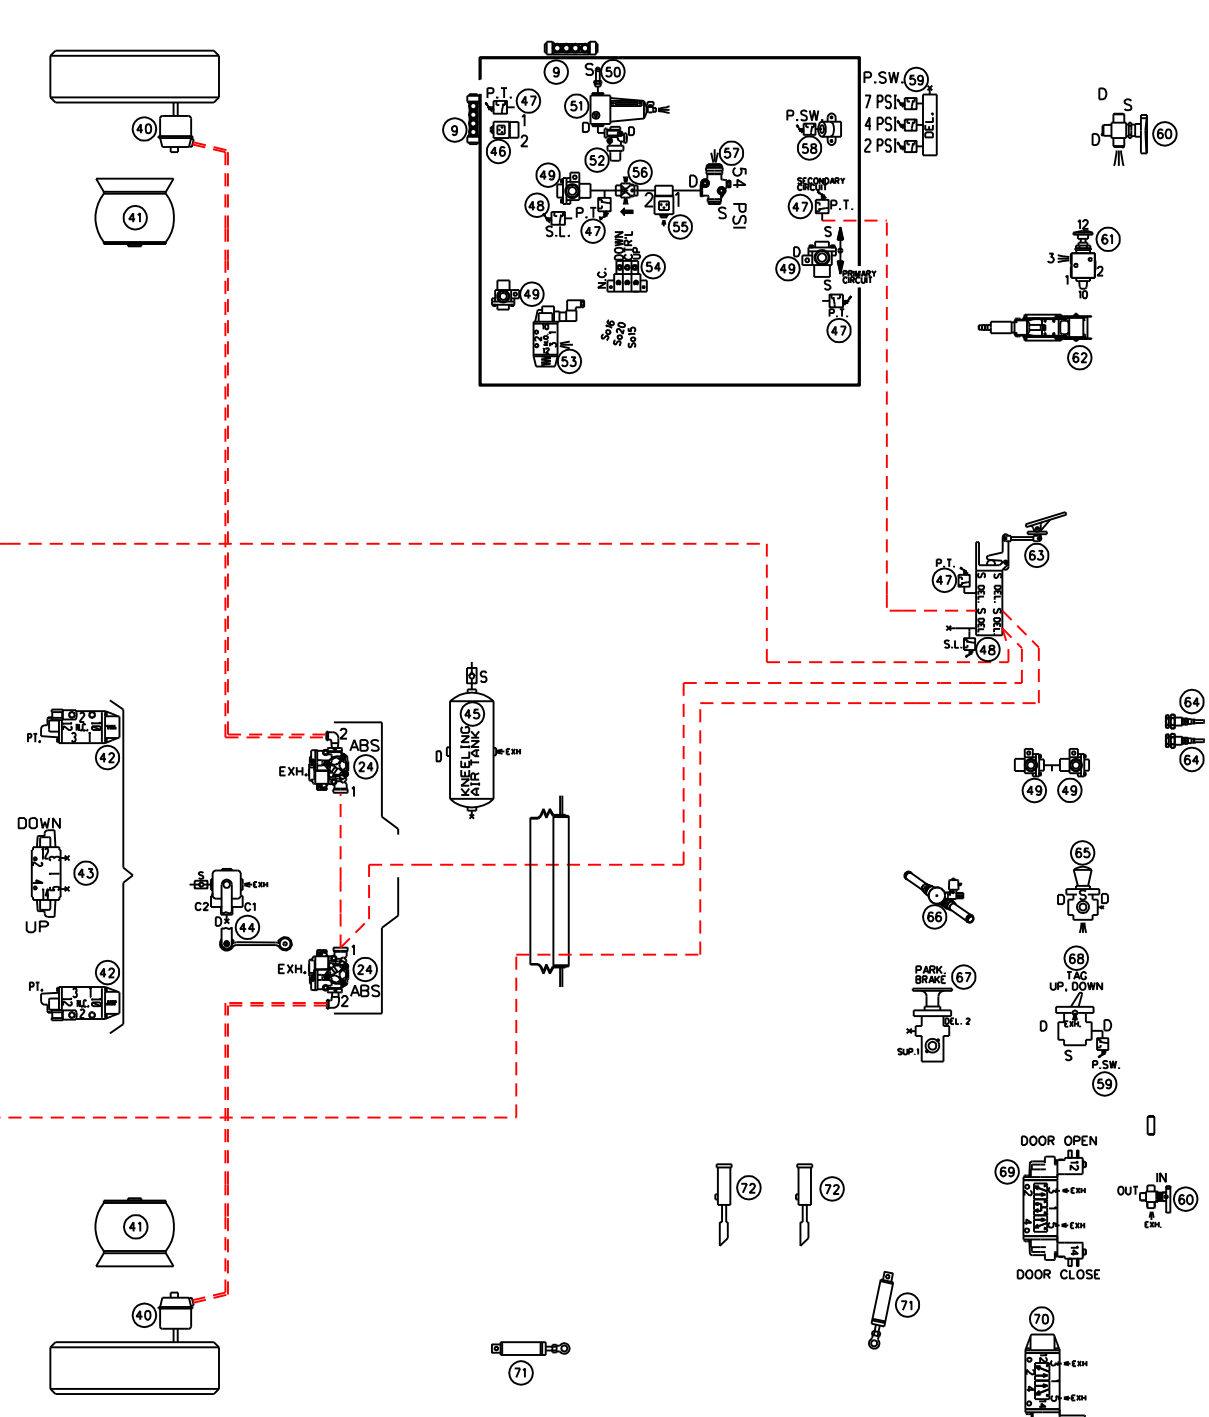

PREVOST

DESCRIPTION:

PNEUMATIC SCHEMATIC COACH X3 NYCTA
MAIN AIR SUPPLY

REV.: D
DATE: 2012/02

PAGE:
D140390 P1.3.1

TUBE COLOR CODING		
ACTIVE	COLOR	CIRCUIT
-	RED	SECONDARY

NOTE: ITEM #4 REMOVED
FOR VEHICLES
•C-5212 @ •C-5232