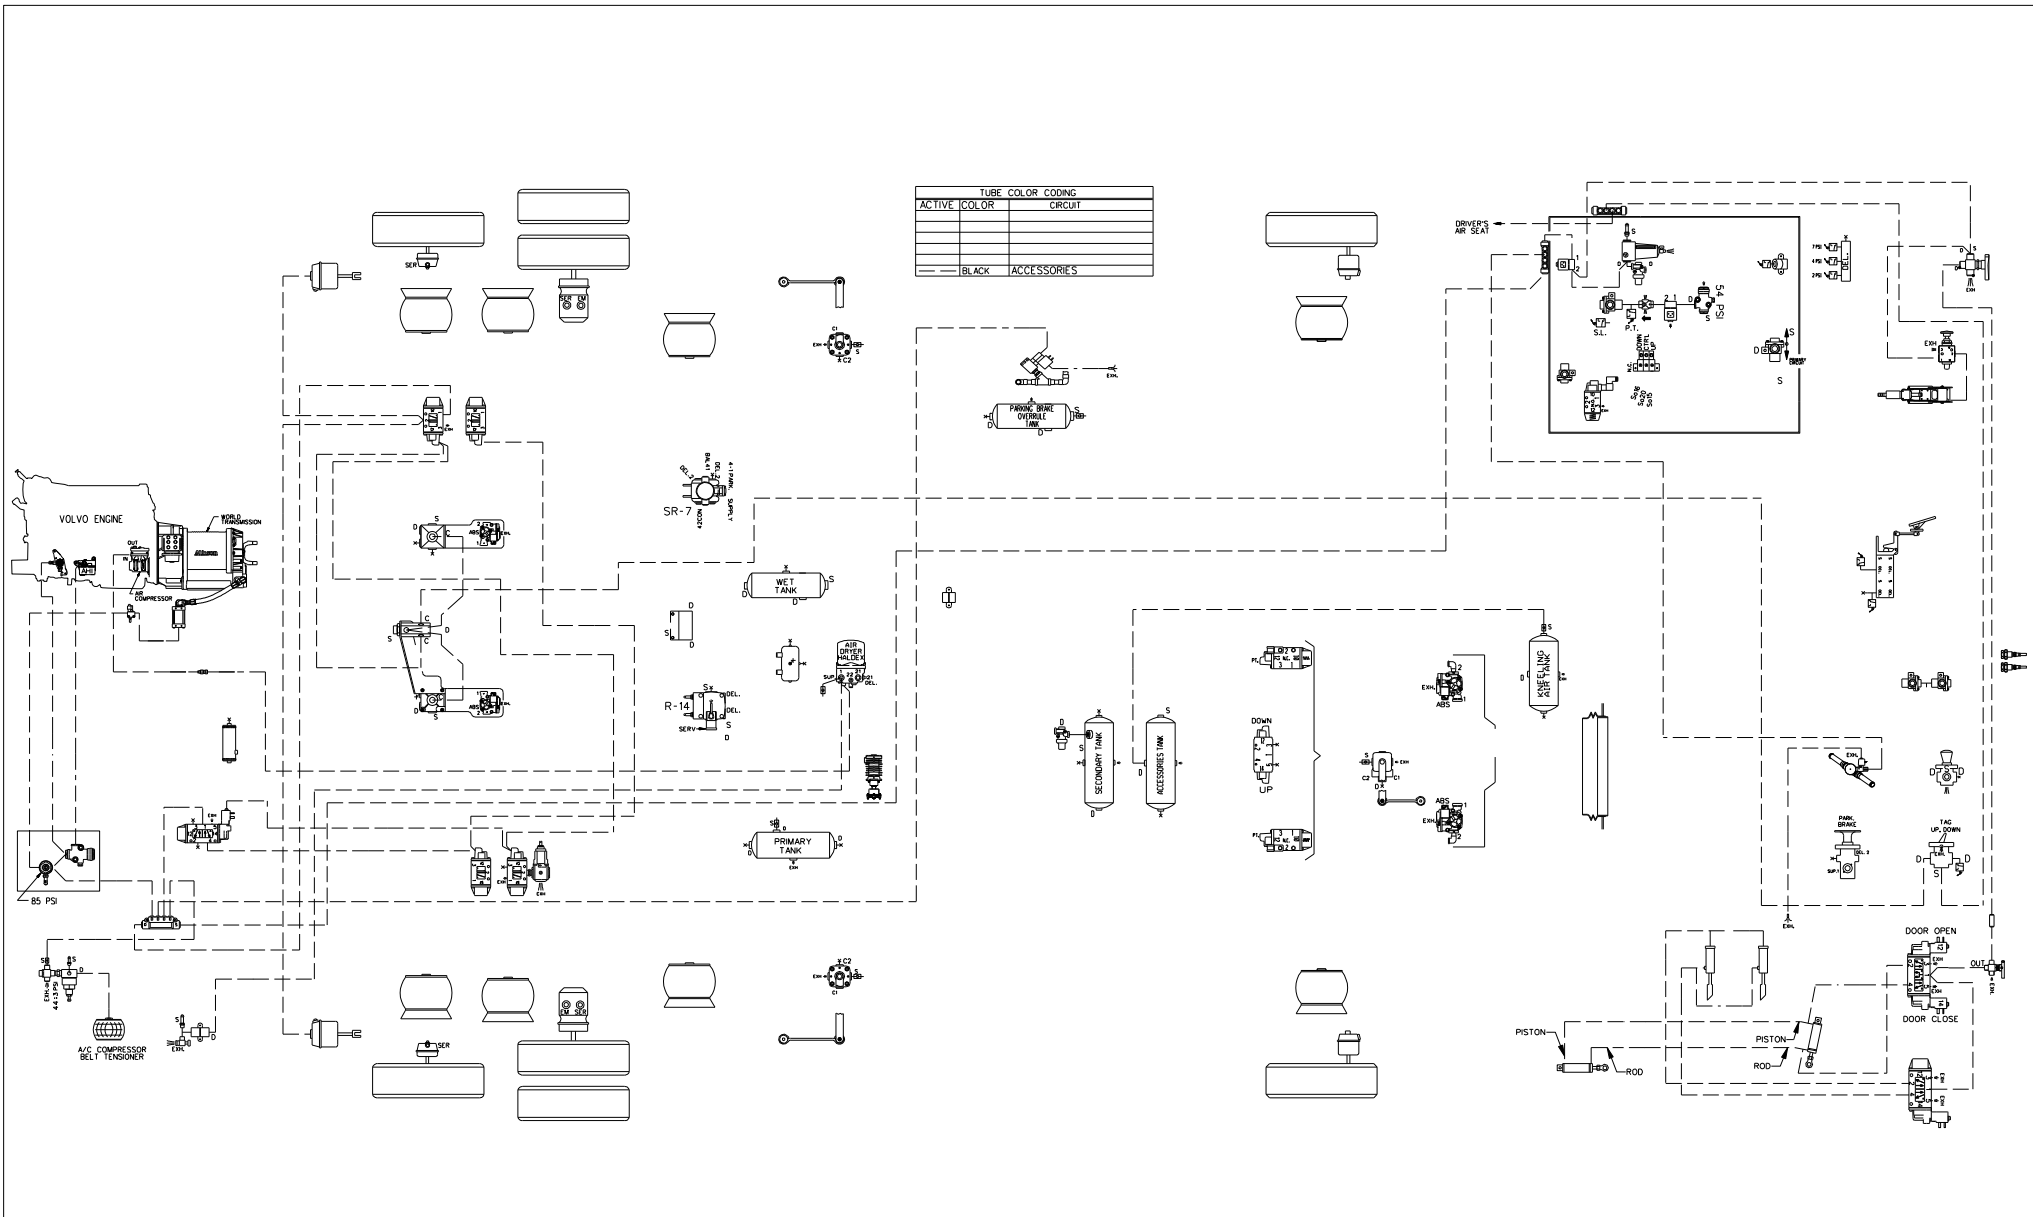

PREVOST®

DESCRIPTION:

SCHEMATIC PNEU. X3 NYCTA,
ACCESSORIES ONLY

REV.:

B

PAGE:

DATE:

2011/04

D140390 P1.2