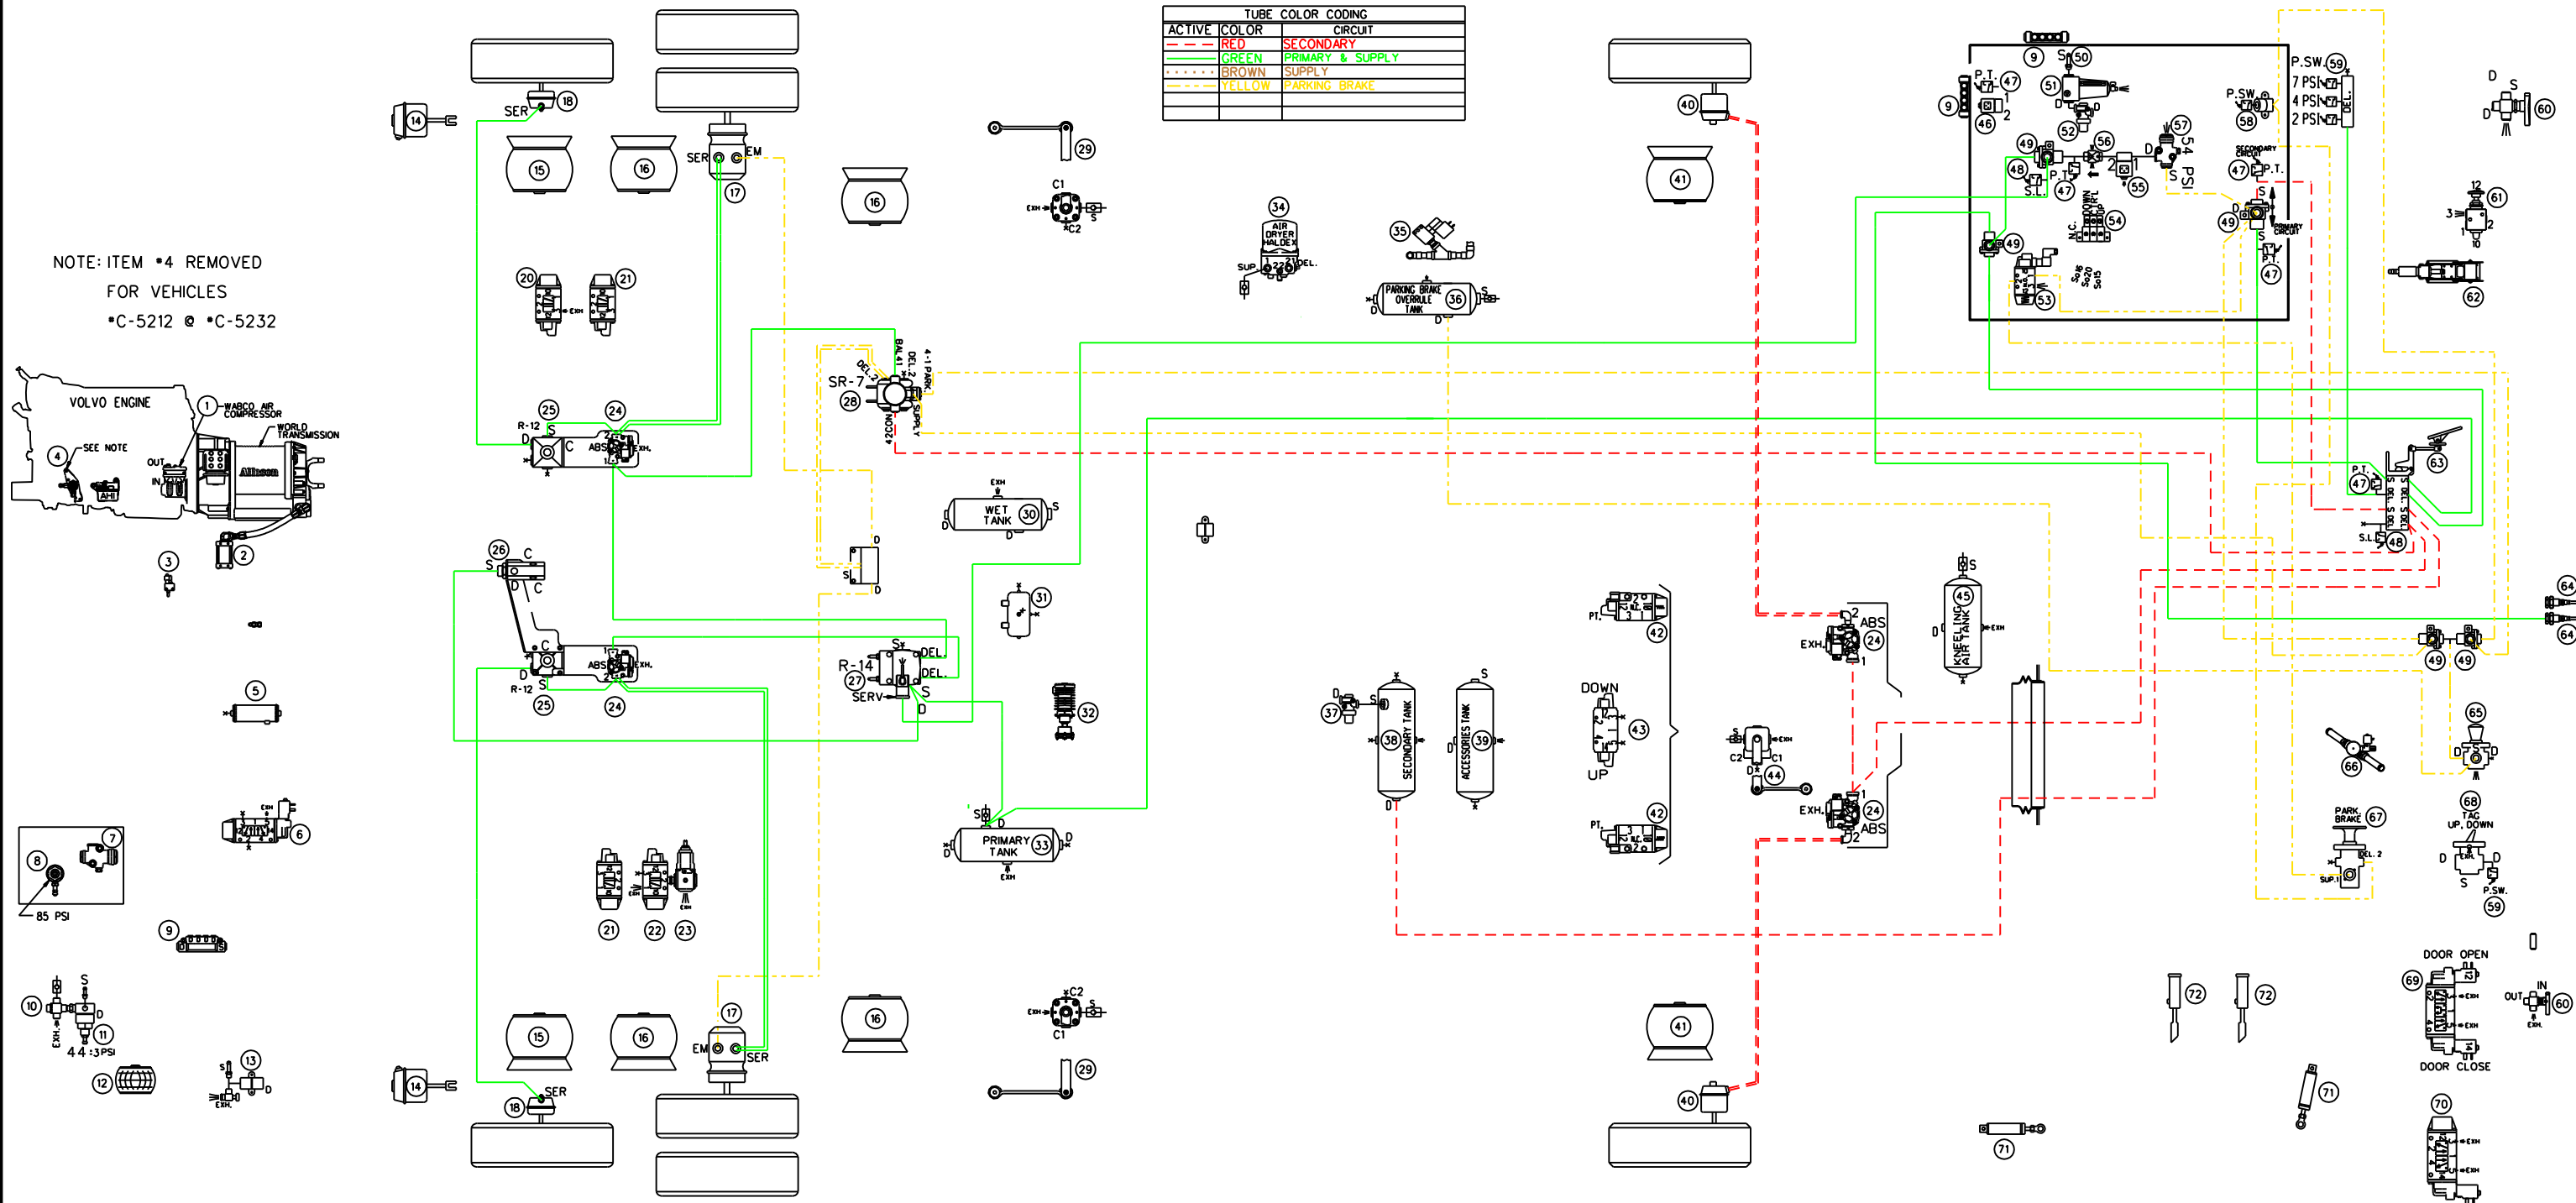

NOTE: ITEM #4 REMOVED FOR VEHICLES
•C-5212 @ •C-5232

020 TAG UNLOAD VALVE NORRGREN NUGGET 200	040 FRONT BRAKE CHAMBER , KNORR TYPE 24	060 ENTRANCE DOOR MANUAL VALVE ,D-PRO V82	080
019 LIFT TAG AIR VALVE NORRGREN NUGGET 200	039 ACCESSORIES AIR TANK , JOHNSON WELDING	059 PRESSURE SWITCH N.O. ALLISON	079
018 TAG AXLE BRAKE CHAMBER KNORR ,TYPE 14	038 SECONDARY AIR TANK , JOHNSON WELDING	058 PRESSURE SWITCH N.C. KLIXON	078
017 DRIVE AXLE BRAKE CHAMBER ,KNORR TYPE 24/24	037 PROTECTION VALVE , BENDIX PR-4	057 PRESSURE REDUCING VALVE , BENDIX RV-3	077
016 DRIVE AXLE AIR SPRING GOODYEAR , TR11	036 PARKING BRAKE OVERRULE AIR TANK,JOHNSON WELDING	056 INLINE QUICK RELEASE VALVE BENDIX , QR-L	076
015 TAG AXLE AIR SPRING GOODYEAR , TR12	035 WATER VALVE SOLENOID BURKERT , SYSTEM 2002	055 SOLENOID ENTRANCE DOOR INTERLOCK PARKER 7131	075
014 LIFT TAG AIR CYLINDER MGM , TYPE 36	034 AIR DRYER HALDEX	054 MANIFOLD VALVE NORRGREN D0043	074
013 REAR AIR FILL VALVE	033 PRIMARY AIR TANK , JOHNSON WELDING	053 PARKING BRAKE INTERLOCK, NORRGREN NUGGET 200	073
012 AIR BAG 4" , GOODYEAR 1S4	032 OIL SEPARATOR , HALDEX CONSEP	052 PROTECTION VALVE , BENDIX PR-4	072
011 BELT TENSIONER PRESSURE REGULATOR NORRGREN R06	031 PURGE TANK , JOHNSON WELDING	051 AIR FILTER NORRGREN F74G	071
010 BELT TENSIONER MANUAL VALVE	030 WET TANK , JOHNSON WELDING	050 FRONT FILL VALVE , SCHRAEDER 645	070
009 AIR MANIFOLD BLOC , PARKER 24M	029 REAR HEIGHT CONTROL VALVE , BARKSDALE 52321	049 DOUBLE CHECK VALVE, BENDIX DC-4	069
008 REGULATOR OUTPUT RETARDER , NORRGREN R06	028 VALVE FOR PARKING BRAKE , BENDIX SR-7	048 STOP LIGHT SWITCH , BENDIX	068
007 PRESSURE REDUCTOR VALVE AHI , BENDIX RV-3	027 VALVE FOR SERVICE BRAKE , BENDIX R-14	047 PRESSURE TRANSDUCER , VOLVO	067
006 TAG UNLOAD VALVE , NORRGREN V60	026 INVERSION VALVE , BENDIX TR-2	046 ACCESSORIES CUT-OFF SOLENOID, PARKER 7121	066
005 PING TANK , JOHNSON WELDING	025 TAG BRAKE VALVE RELAY , BENDIX R-12	045 KNEELING AIR TANK , JOHNSON WELDING	065
004 SOLENOID VALVE (VOLVO ENGINE)	024 ABS VALVE MODULATOR BENDIX M320	044 FRONT HEIGHT CONTROL VALVE,BARKSDALE 52341	064
003 ALLISON SOLENOID VALVE	023 RELIEF VALVE , NORRGREN V72G	043 KNEELING SUSPENSION VALVE,NORRGREN NUGGET 200	063
002 ALLISON TRANSMISSION RETARDER CYLINDER	022 TAG BAG DEPLETION VALVE NORRGREN NUGGET 200	042 KNEELING SUSPENSION VALVE,NORRGREN NUGGET 200	062
001 AIR COMPRESSOR WABCO 636	021 UNLOAD VALVE NORRGREN, NUGGET 200	041 FRONT AIR SPRING , GOODYEAR 1R12	061
ITEM DESCRIPTION	ITEM DESCRIPTION	ITEM DESCRIPTION	ITEM DESCRIPTION