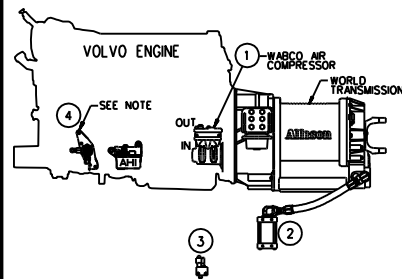

PREVOST

DESCRIPTION:

PNEUMATIC SCHEMATIC COACH X3 NYCTA
MAIN AIR SUPPLY

REV.: D
DATE: 2012/02

PAGE:
D140390 P1.3.1

TUBE COLOR CODING		
ACTIVE	COLOR	CIRCUIT
-	RED	SECONDARY

NOTE: ITEM #4 REMOVED
FOR VEHICLES
•C-5212 @ •C-5232