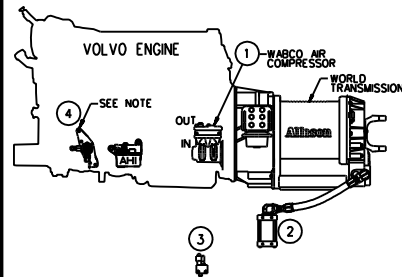

TUBE COLOR CODING		
ACTIVE	COLOR	SECONDARY CIRCUIT
- - -	RED	SECONDARY
- - -	GREEN	PRIMARY & SUPPLY
- - -	BROWN	SUPPLY
- - -	YELLOW	PARKING BRAKE

NOTE: ITEM #4 REMOVED FOR VEHICLES
•C-5212 @ •C-5232

020 TAG UNLOAD VALVE NORRGREN NUGGET 200	040 FRONT BRAKE CHAMBER , KNORR TYPE 24	060 ENTRANCE DOOR MANUAL VALVE ,D-PRO V82	080
019 LIFT TAG AIR VALVE NORRGREN NUGGET 200	039 ACCESSORIES AIR TANK , JOHNSON WELDING	059 PRESSURE SWITCH N.O. ALLISON	079
018 TAG AXLE BRAKE CHAMBER KNORR ,TYPE 14	038 SECONDARY AIR TANK , JOHNSON WELDING	058 PRESSURE SWITCH N.C. KLIXON	078
017 DRIVE AXLE BRAKE CHAMBER ,KNORR TYPE 24/24	037 PROTECTION VALVE , BENDIX PR-4	057 PRESSURE REDUCING VALVE , BENDIX RV-3	077
016 DRIVE AXLE AIR SPRING GOODYEAR , TR11	036 PARKING BRAKE OVERRULE AIR TANK,JOHNSON WELDING	056 INLINE QUICK RELEASE VALVE BENDIX , QR-L	076
015 TAG AXLE AIR SPRING GOODYEAR , TR12	035 WATER VALVE SOLENOID BURKERT , SYSTEM 2002	055 SOLENOID ENTRANCE DOOR INTERLOCK PARKER 7131	075
014 LIFT TAG AIR CYLINDER MGM , TYPE 36	034 AIR DRYER HALDEX	054 MANIFOLD VALVE NORRGREN D0043	074
013 REAR AIR FILL VALVE	033 PRIMARY AIR TANK , JOHNSON WELDING	053 PARKING BRAKE INTERLOCK, NORRGREN NUGGET 200	073
012 AIR BAG 4" , GOODYEAR 1S4	032 OIL SEPARATOR , HALDEX CONSEP	052 PROTECTION VALVE , BENDIX PR-4	072
011 BELT TENSIONER PRESSURE REGULATOR NORRGREN R06	031 PURGE TANK , JOHNSON WELDING	051 AIR FILTER NORRGREN F74G	071
010 BELT TENSIONER MANUAL VALVE	030 WET TANK , JOHNSON WELDING	050 FRONT FILL VALVE , SCHRAEDER 645	070
009 AIR MANIFOLD BLOC , PARKER 24M	029 REAR HEIGHT CONTROL VALVE , BARKSDALE 52321	049 DOUBLE CHECK VALVE, BENDIX DC-4	069
008 REGULATOR OUTPUT RETARDER , NORRGREN R06	028 VALVE FOR PARKING BRAKE , BENDIX SR-7	048 STOP LIGHT SWITCH , BENDIX	068
007 PRESSURE REDUCTOR VALVE AHI , BENDIX RV-3	027 VALVE FOR SERVICE BRAKE , BENDIX R-14	047 PRESSURE TRANSDUCER , VOLVO	067
006 TAG UNLOAD VALVE , NORRGREN V60	026 INVERSION VALVE , BENDIX TR-2	046 ACCESSORIES CUT-OFF SOLENOID, PARKER 7121	066
005 PING TANK , JOHNSON WELDING	025 TAG BRAKE VALVE RELAY , BENDIX R-12	045 KNEELING AIR TANK , JOHNSON WELDING	065
004 SOLENOID VALVE (VOLVO ENGINE)	024 ABS VALVE MODULATOR BENDIX M320	044 FRONT HEIGHT CONTROL VALVE,BARKSDALE 52341	064
003 ALLISON SOLENOID VALVE	023 RELIEF VALVE , NORRGREN V72G	043 KNEELING SUSPENSION VALVE,NORRGREN NUGGET 200	063
002 ALLISON TRANSMISSION RETARDER CYLINDER	022 TAG BAG DEPLETION VALVE NORRGREN NUGGET 200	042 KNEELING SUSPENSION VALVE,NORRGREN NUGGET 200	062
001 AIR COMPRESSOR WABCO 636	021 UNLOAD VALVE NORRGREN, NUGGET 200	041 FRONT AIR SPRING , GOODYEAR 1R12	061
ITEM DESCRIPTION	ITEM DESCRIPTION	ITEM DESCRIPTION	ITEM DESCRIPTION

PREVOST

DESCRIPTION:
PNEUMATIC SCHEMATIC X3 NYCTA
COMPLETE AIR BRAKE SYSTEM

REV.: D
DATE: 2012/02

PAGE:
D140390 P1.3