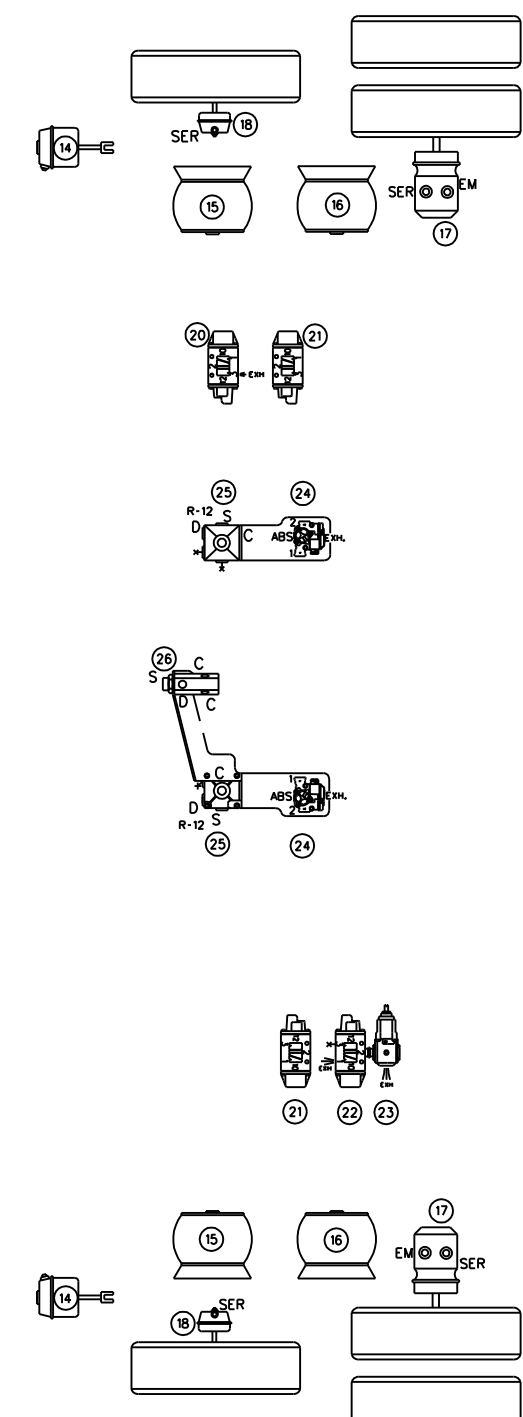

TUBE COLOR CODING		
ACTIVE	COLOR	CIRCUIT
-	RED	SECONDARY

NOTE: ITEM #4 REMOVED
FOR VEHICLES
•C-5212 @ •C-5232

020 TAG UNLOAD VALVE NORRGREN, NUGGET 200	040 FRONT BRAKE CHAMBER, KNORR TYPE 24	060 ENTRANCE DOOR MANUAL VALVE, D-PRO V82	080
019 LIFT TAG AIR VALVE NORRGREN, NUGGET 200	039 ACCESSORIES AIR TANK, JOHNSON WELDING	059 PRESSURE SWITCH N.O. ALLISON	079
018 TAG AXLE BRAKE CHAMBER KNORR, TYPE 14	038 SECONDARY AIR TANK, JOHNSON WELDING	058 PRESSURE SWITCH N.C. KLIXON	078
017 DRIVE AXLE BRAKE CHAMBER, KNORR TYPE 24/24	037 PROTECTION VALVE, BENDIX PR-4	057 PRESSURE REDUCING VALVE, BENDIX RV-3	077
016 DRIVE AXLE AIR SPRING GOODYEAR, TR11	036 PARKING BRAKE OVERRULE AIR TANK, JOHNSON WELDING	056 INLINE QUICK RELEASE VALVE, BENDIX, QR-L	076
015 TAG AXLE AIR SPRING GOODYEAR, TR12	035 WATER VALVE SOLENOID BURKERT, SYSTEM 2002	055 SOLENOID ENTRANCE DOOR INTERLOCK PARKER 7131	075
014 LIFT TAG AIR CYLINDER MGM, TYPE 36	034 AIR DRYER HALDEX	054 MANIFOLD VALVE NORRGREN D0043	074
013 REAR AIR FILL VALVE	033 PRIMARY AIR TANK, JOHNSON WELDING	053 PARKING BRAKE INTERLOCK, NORRGREN NUGGET 200	073
012 AIR BAG 4", GOODYEAR 1S4	032 OIL SEPARATOR, HALDEX CONSEP	052 PROTECTION VALVE, BENDIX PR-4	072
011 BELT TENSIONER PRESSURE REGULATOR NORRGREN R06	031 PURGE TANK, JOHNSON WELDING	051 AIR FILTER NORRGREN F74G	071
010 BELT TENSIONER MANUAL VALVE	030 WET TANK, JOHNSON WELDING	050 FRONT FILL VALVE, SCHRAEDER 645	070
009 AIR MANIFOLD BLOC, PARKER 24M	029 REAR HEIGHT CONTROL VALVE, BARKSDALE 52321	049 DOUBLE CHECK VALVE, BENDIX DC-4	069
008 REGULATOR OUTPUT RETARDER, NORRGREN R06	028 VALVE FOR PARKING BRAKE, BENDIX SR-7	048 STOP LIGHT SWITCH, BENDIX	068
007 PRESSURE REDUCTOR VALVE AHI, BENDIX RV-3	027 VALVE FOR SERVICE BRAKE, BENDIX R-14	047 PRESSURE TRANSDUCER, VOLVO	067
006 TAG UNLOAD VALVE, NORRGREN V60	026 INVERSION VALVE, BENDIX TR-2	046 ACCESSORIES CUT-OFF SOLENOID, PARKER 7121	066
005 PING TANK, JOHNSON WELDING	025 TAG BRAKE VALVE RELAY, BENDIX R-12	045 KNEELING AIR TANK, JOHNSON WELDING	065
004 SOLENOID VALVE (VOLVO ENGINE)	024 ABS VALVE MODULATOR BENDIX M320	044 FRONT HEIGHT CONTROL VALVE, BARKSDALE 52341	064
003 ALLISON SOLENOID VALVE	023 RELIEF VALVE, NORRGREN V72G	043 KNEELING SUSPENSION VALVE, NORRGREN NUGGET 200	063
002 ALLISON TRANSMISSION RETARDER CYLINDER	022 TAG BAG DEPLETION VALVE NORRGREN NUGGET 200	042 KNEELING SUSPENSION VALVE, NORRGREN NUGGET 200	062
001 AIR COMPRESSOR WABCO 636	021 UNLOAD VALVE NORRGREN, NUGGET 200	041 FRONT AIR SPRING, GOODYEAR 1R12	061
ITEM DESCRIPTION	ITEM DESCRIPTION	ITEM DESCRIPTION	ITEM DESCRIPTION

PREVOST

DESCRIPTION:

PNEUMATIC SCHEMATIC X3 NYCTA
FRONT BRAKE, SECONDARY RED COLOR TUBES

REV.: D
DATE: 2012/02

PAGE: D140390 P1.3.2