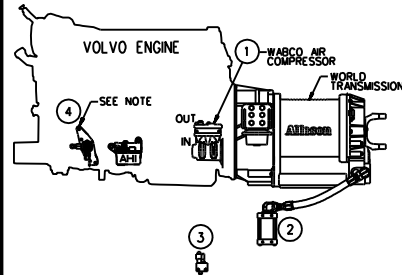

PREVOST

DESCRIPTION:

PNEUMATIC SCHEMATIC X3 NYCTA
 REAR BRAKE, PRIMARY GREEN COLOR TUBES

REV.: D
 DATE: 2012/02

PAGE:
 D140390 P1.3.3

TUBE COLOR CODING		
ACTIVE	COLOR	CIRCUIT
	---	YELLOW PARKING BRAKE

NOTE: ITEM #4 REMOVED
FOR VEHICLES
•C-5212 @ •C-5232