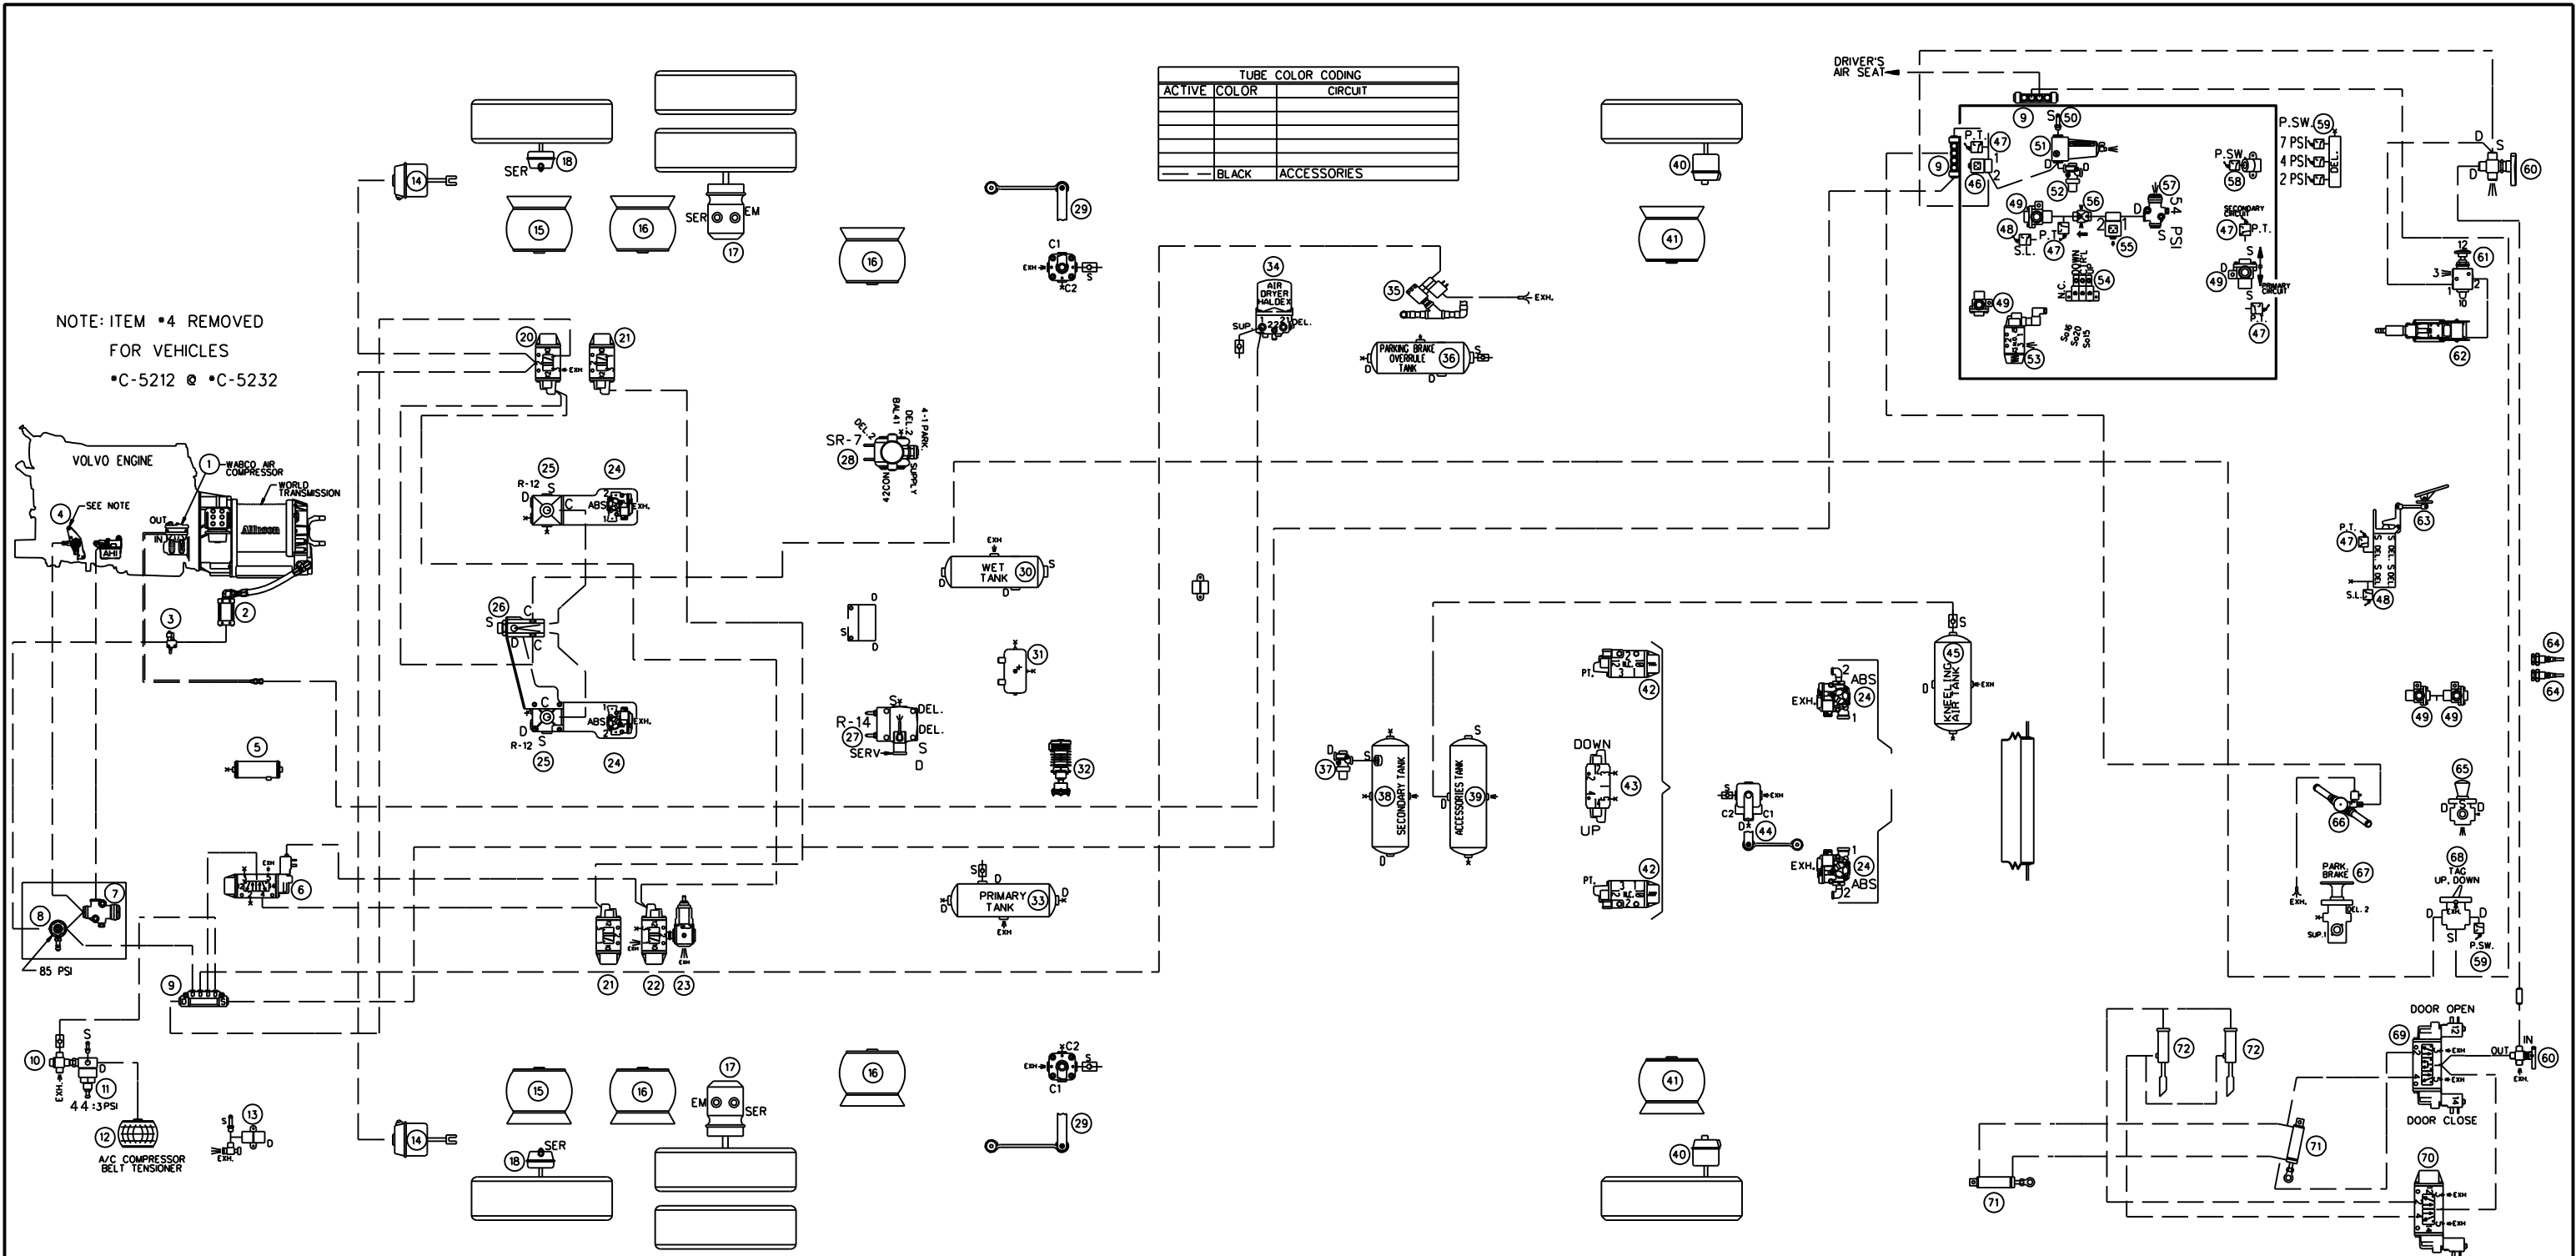

PREVOST

DESCRIPTION:

PNEUMATIC SCHEMATIC X3 NYCTA
ACCESSORIES ONLY

REV.:

D

PAGE:

DATE:

2012/02

D140390 P1.2