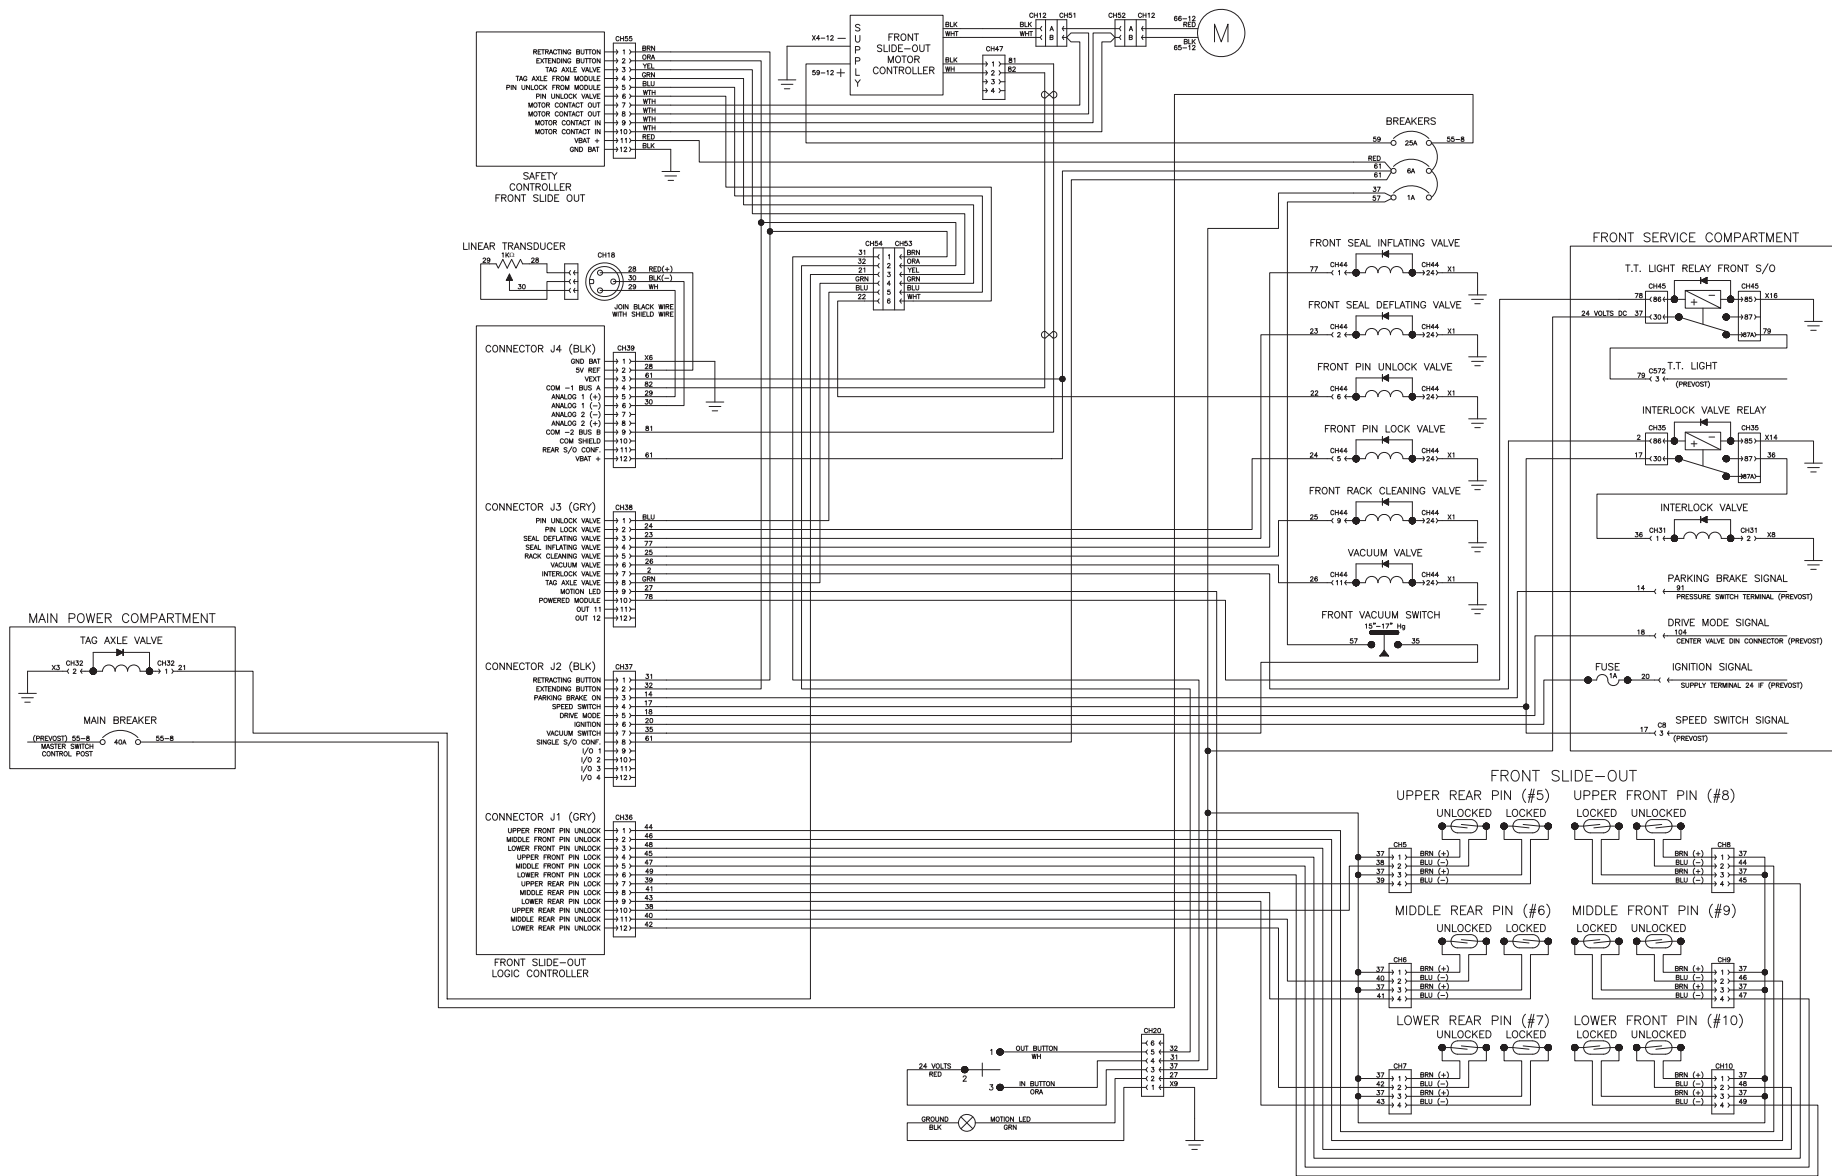

XL2 DOUBLE SLIDE-OUT ELECTRIC DIAGRAM (RETROFIT)

EFFECTIVE TO SERIAL NUMBER 1-7722
AND FROM 1-7781 TO 2-79XX

(ALL WIRES ARE 18 AWG EXCEPT WHEN SPECIFIED)

XL2 SINGLE SLIDE-OUT ELECTRIC DIAGRAM (RETROFIT)

EFFECTIVE TO SERIAL NUMBER 1-7722
AND FROM 1-7781 TO 2-79XX

(ALL WIRES ARE 18 AWG EXCEPT WHEN SPECIFIED)

XL2 DOUBLE SLIDE-OUT ELECTRIC DIAGRAM
 EFFECTIVE FROM SERIAL NUMBER 2-79XX
 (ALL WIRES ARE 18 AWG EXCEPT WHEN SPECIFIED)