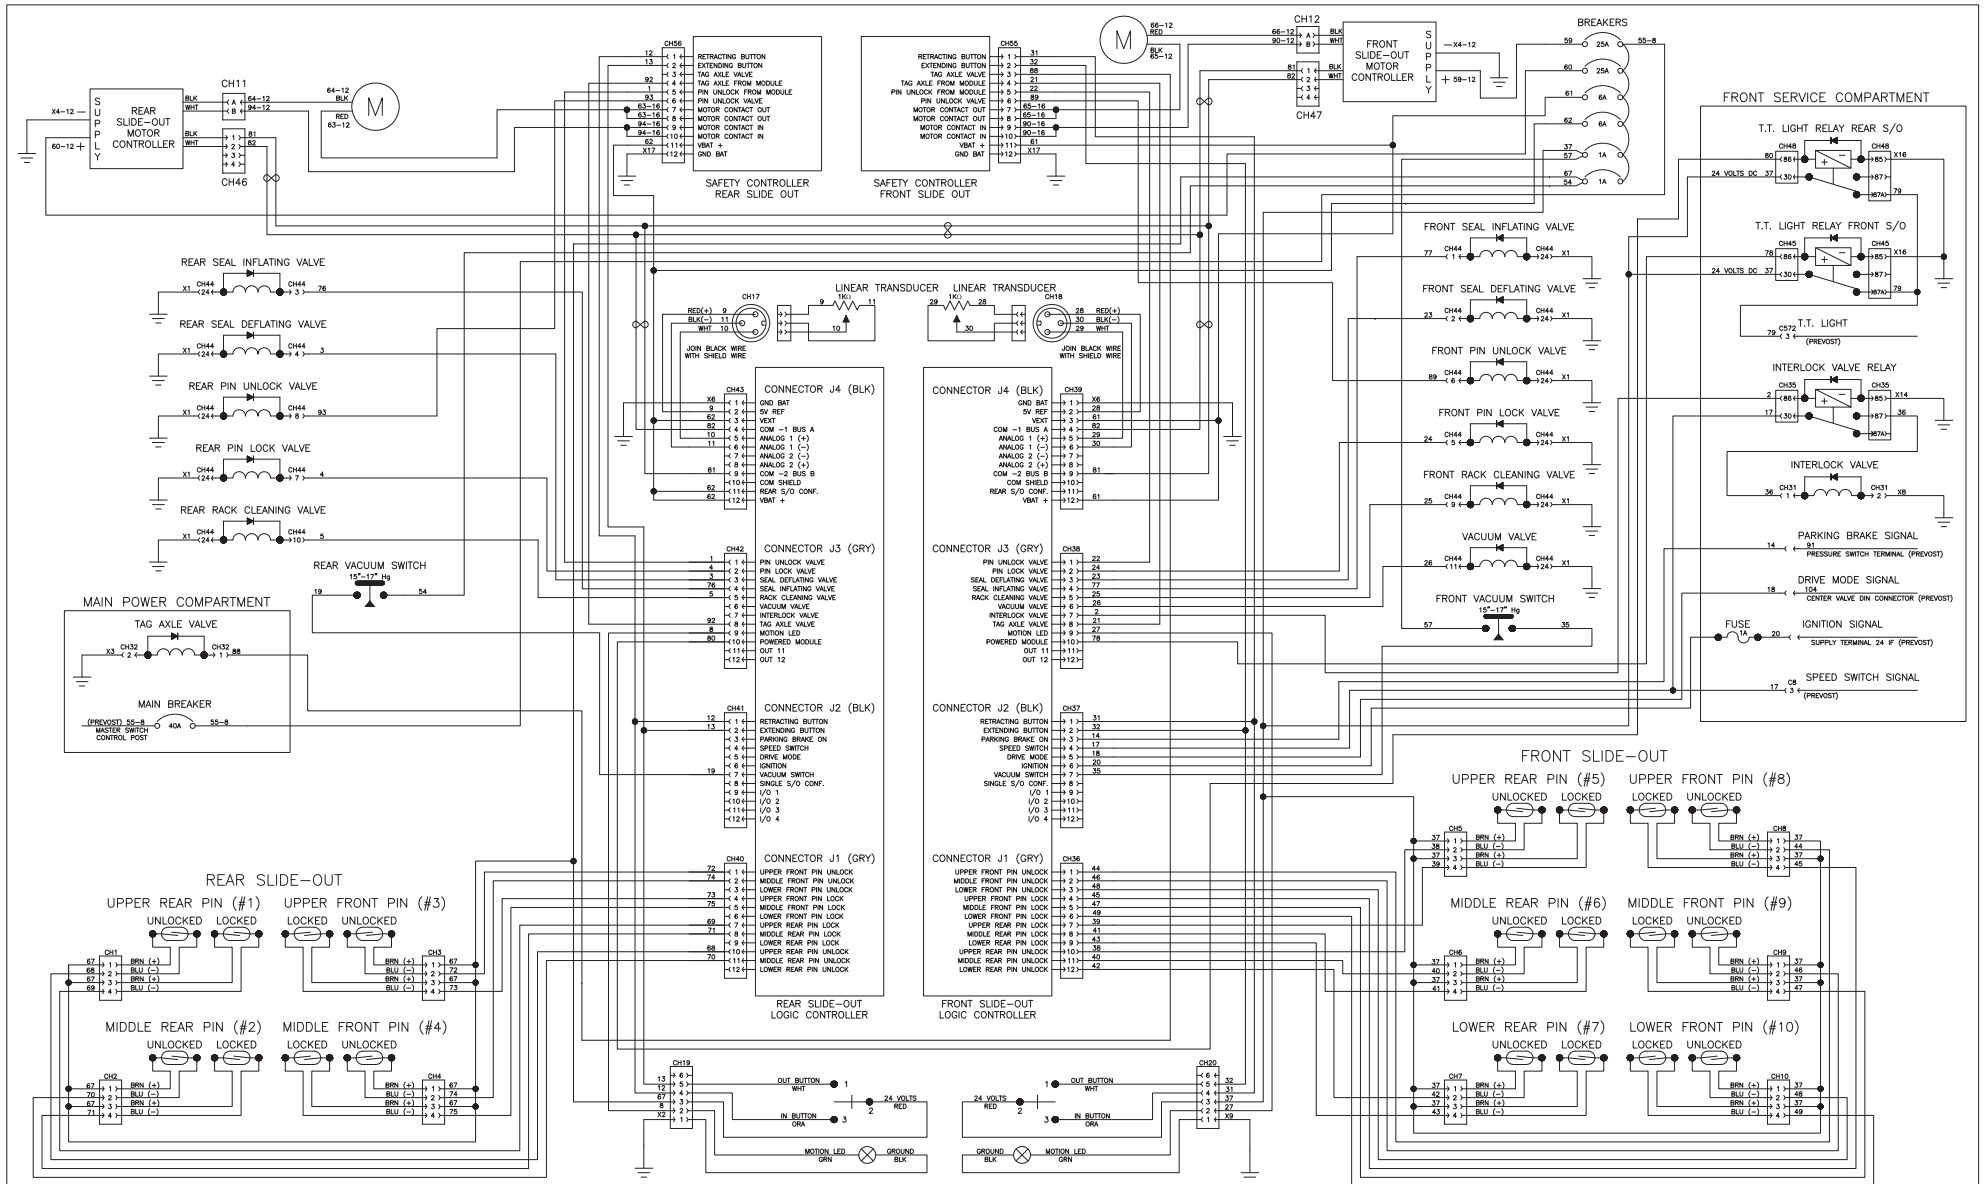

XL2 DOUBLE SLIDE-OUT ELECTRIC DIAGRAM (RETROFIT)

EFFECTIVE TO SERIAL NUMBER 1-7722
AND FROM 1-7781 TO 2-79XX

(ALL WIRES ARE 18 AWG EXCEPT WHEN SPECIFIED)

XL2 SINGLE SLIDE-OUT ELECTRIC DIAGRAM (RETROFIT)

EFFECTIVE TO SERIAL NUMBER 1-7722
AND FROM 1-7781 TO 2-79XX

(ALL WIRES ARE 18 AWG EXCEPT WHEN SPECIFIED)

XL2 DOUBLE SLIDE-OUT ELECTRIC DIAGRAM
 EFFECTIVE FROM SERIAL NUMBER 2-79XX
 (ALL WIRES ARE 18 AWG EXCEPT WHEN SPECIFIED)